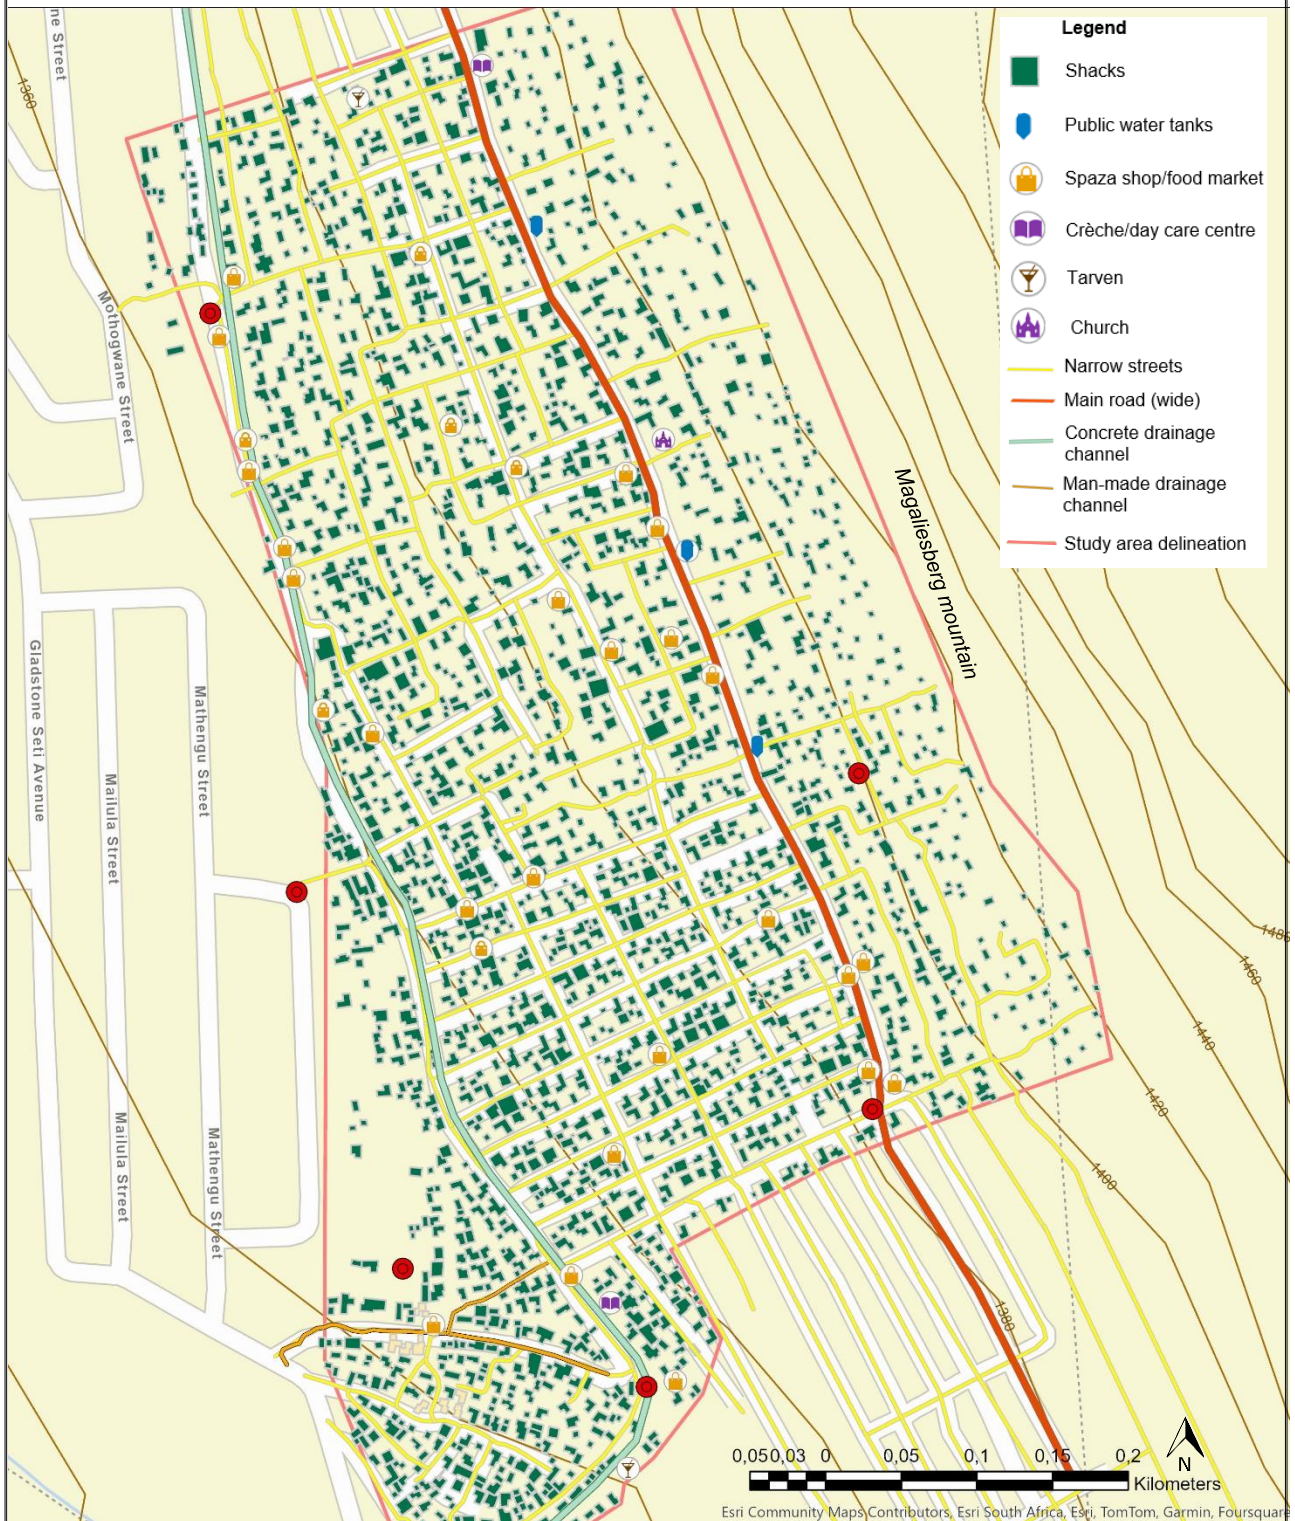

POINTS OF INTEREST AND LAYOUT OF ALASKA INFORMAL SETTLEMENT

Map 1: Points of interest and layout of Alaska Informal Settlement.

Map created by the researcher: Mokonyama (2024).