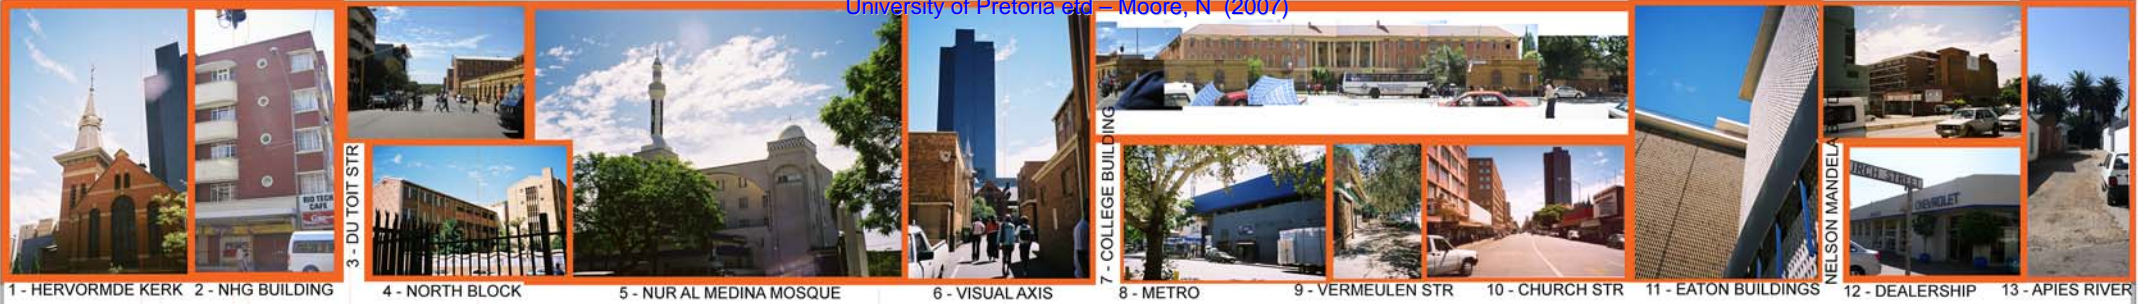

CITY 1 : 15 000

EXISTING 1 : 2 500

1 : 7 500

VISION 1 : 2 500

FIGURE GROUND ANALYSIS

The Refinery

An Incubator for the Refinement of Talent in Tshwane's Inner City

PHOTOGRAPHIC ANALYSIS

The Refinery

An Incubator for the Refinement of Talent in Tshwane's Inner City

The Refinery

An Incubator for the Refinement of Talent in Tshwane's Inner City

SITE FORCES 1 : 1 000

EXISTING

GENERAL STRATEGY 1 : 1 000

VISION

LOCAL CONTEXT ANALYSIS

The Refinery

An Incubator for the Refinement of Talent in Tshwane's Inner City

GROUND FLOOR PLAN 1:200

The Refinery

An Incubator for the Refinement of Talent in Tshwane's Inner City