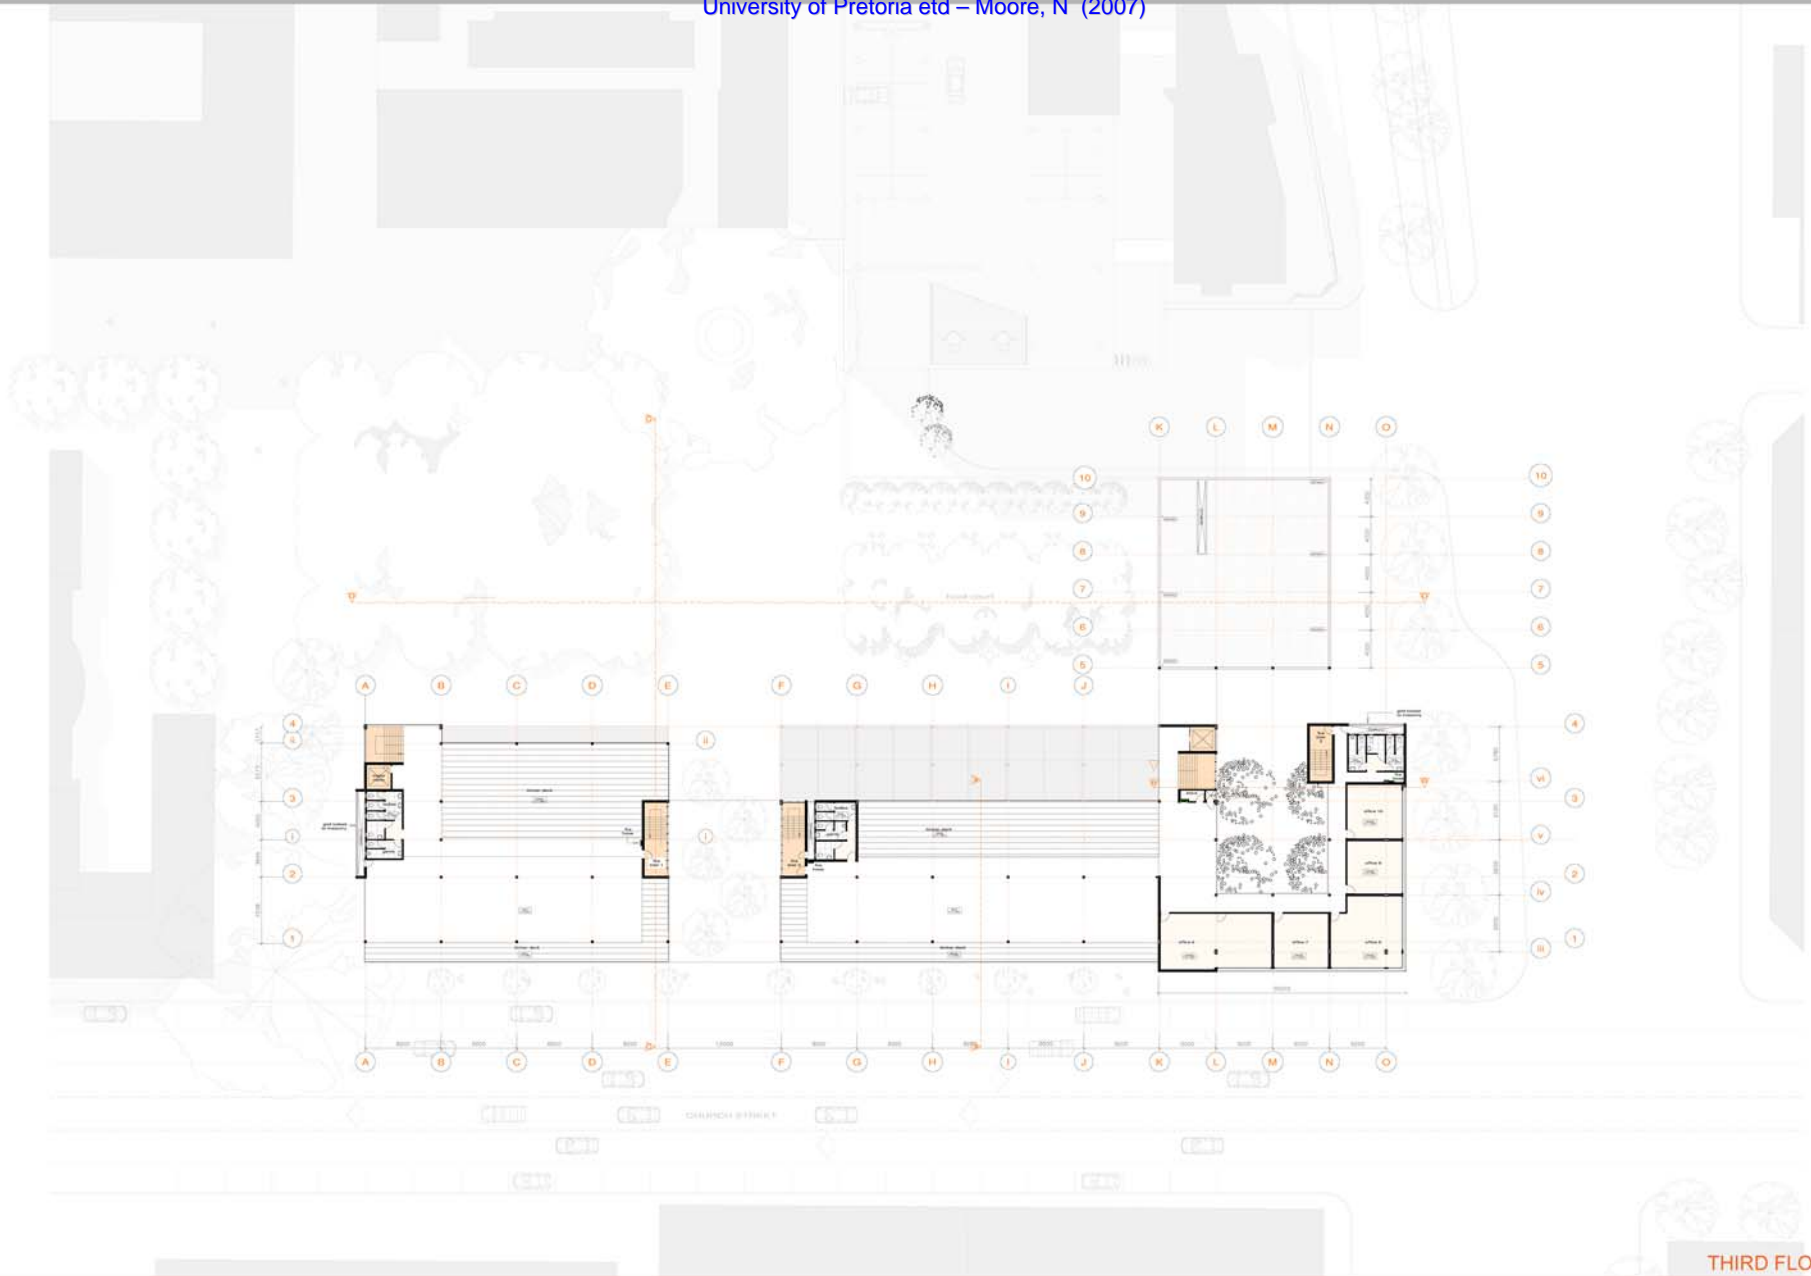

11 Technical Documentation

11.1	Ground Floor Plan	:	1 : 500
11.2	First Floor Plan	:	1 : 500
11.3	Second Floor Plan	:	1 : 500
11.4	Third Floor Plan	:	1 : 500
11.6	Fourth Floor Plans	:	1 : 500
11.7	Roof Plan	:	1 : 500
11.8	Church Street Elevation		
11.9	Nelson Mandela Boulevard Elevation		
11.10	Section A - A	:	1 : 100
11.11	Section B-B	:	1 : 100
11.12	Section C-C	:	1 : 250
11.13	Section D-D	:	1 : 250
11.14	Images		

FIRST FLOOR PLAN 1 : 200

The Refinery

An Incubator for the Refinement of Talent in Tshwane's Inner City

SECOND FLOOR PLAN 1 : 200

The Refinery

An Incubator for the Refinement of Talent in Tshwane's Inner City