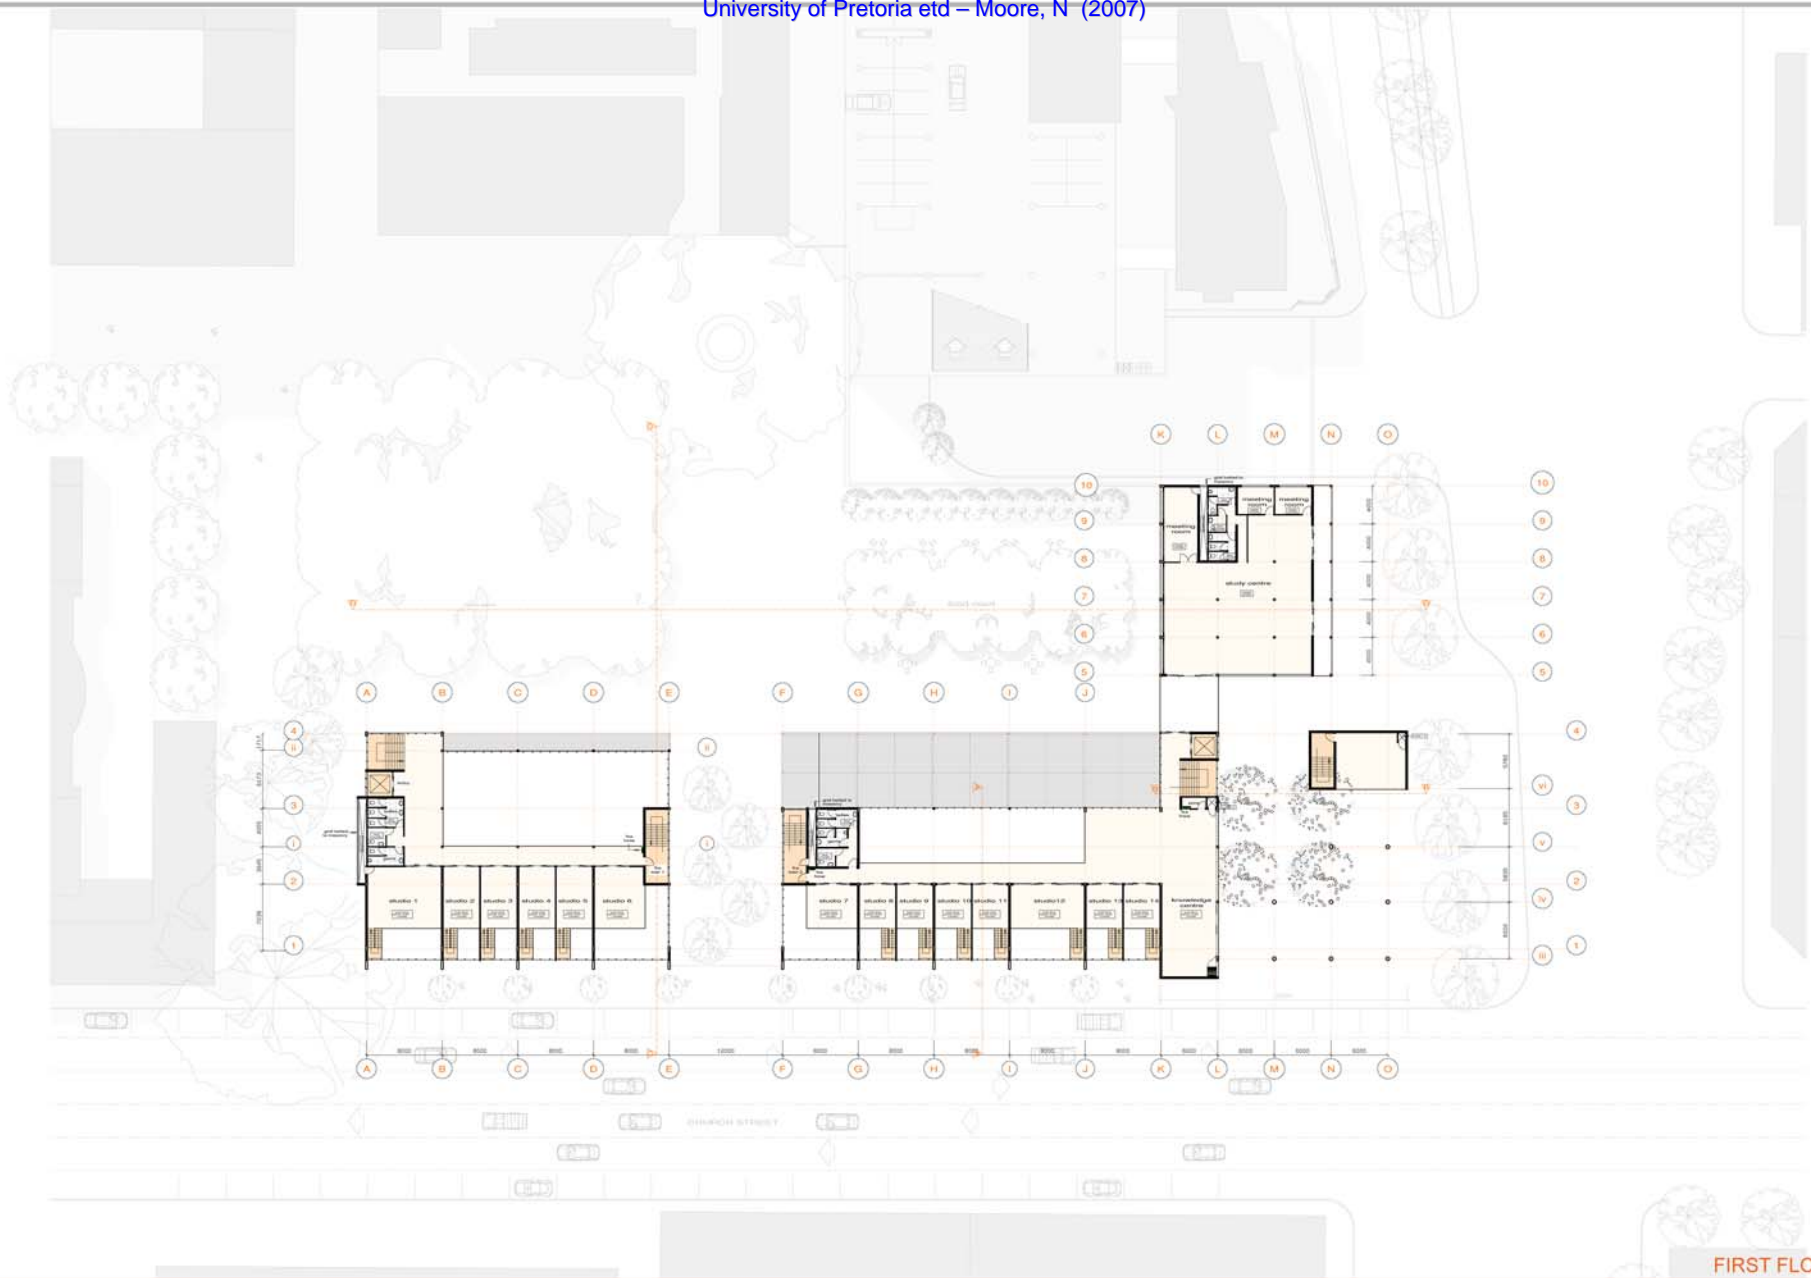

11 Technical Documentation

11.1	Ground Floor Plan	:	1 : 500
11.2	First Floor Plan	:	1 : 500
11.3	Second Floor Plan	:	1 : 500
11.4	Third Floor Plan	:	1 : 500
11.6	Fourth Floor Plans	:	1 : 500
11.7	Roof Plan	:	1 : 500
11.8	Church Street Elevation		
11.9	Nelson Mandela Boulevard Elevation		
11.10	Section A - A	:	1 : 100
11.11	Section B-B	:	1 : 100
11.12	Section C-C	:	1 : 250
11.13	Section D-D	:	1 : 250
11.14	Images		

FIRST FLOOR PLAN 1 : 200

The Refinery

An Incubator for the Refinement of Talent in Tshwane's Inner City

SECOND FLOOR PLAN 1 : 200

The Refinery

An Incubator for the Refinement of Talent in Tshwane's Inner City