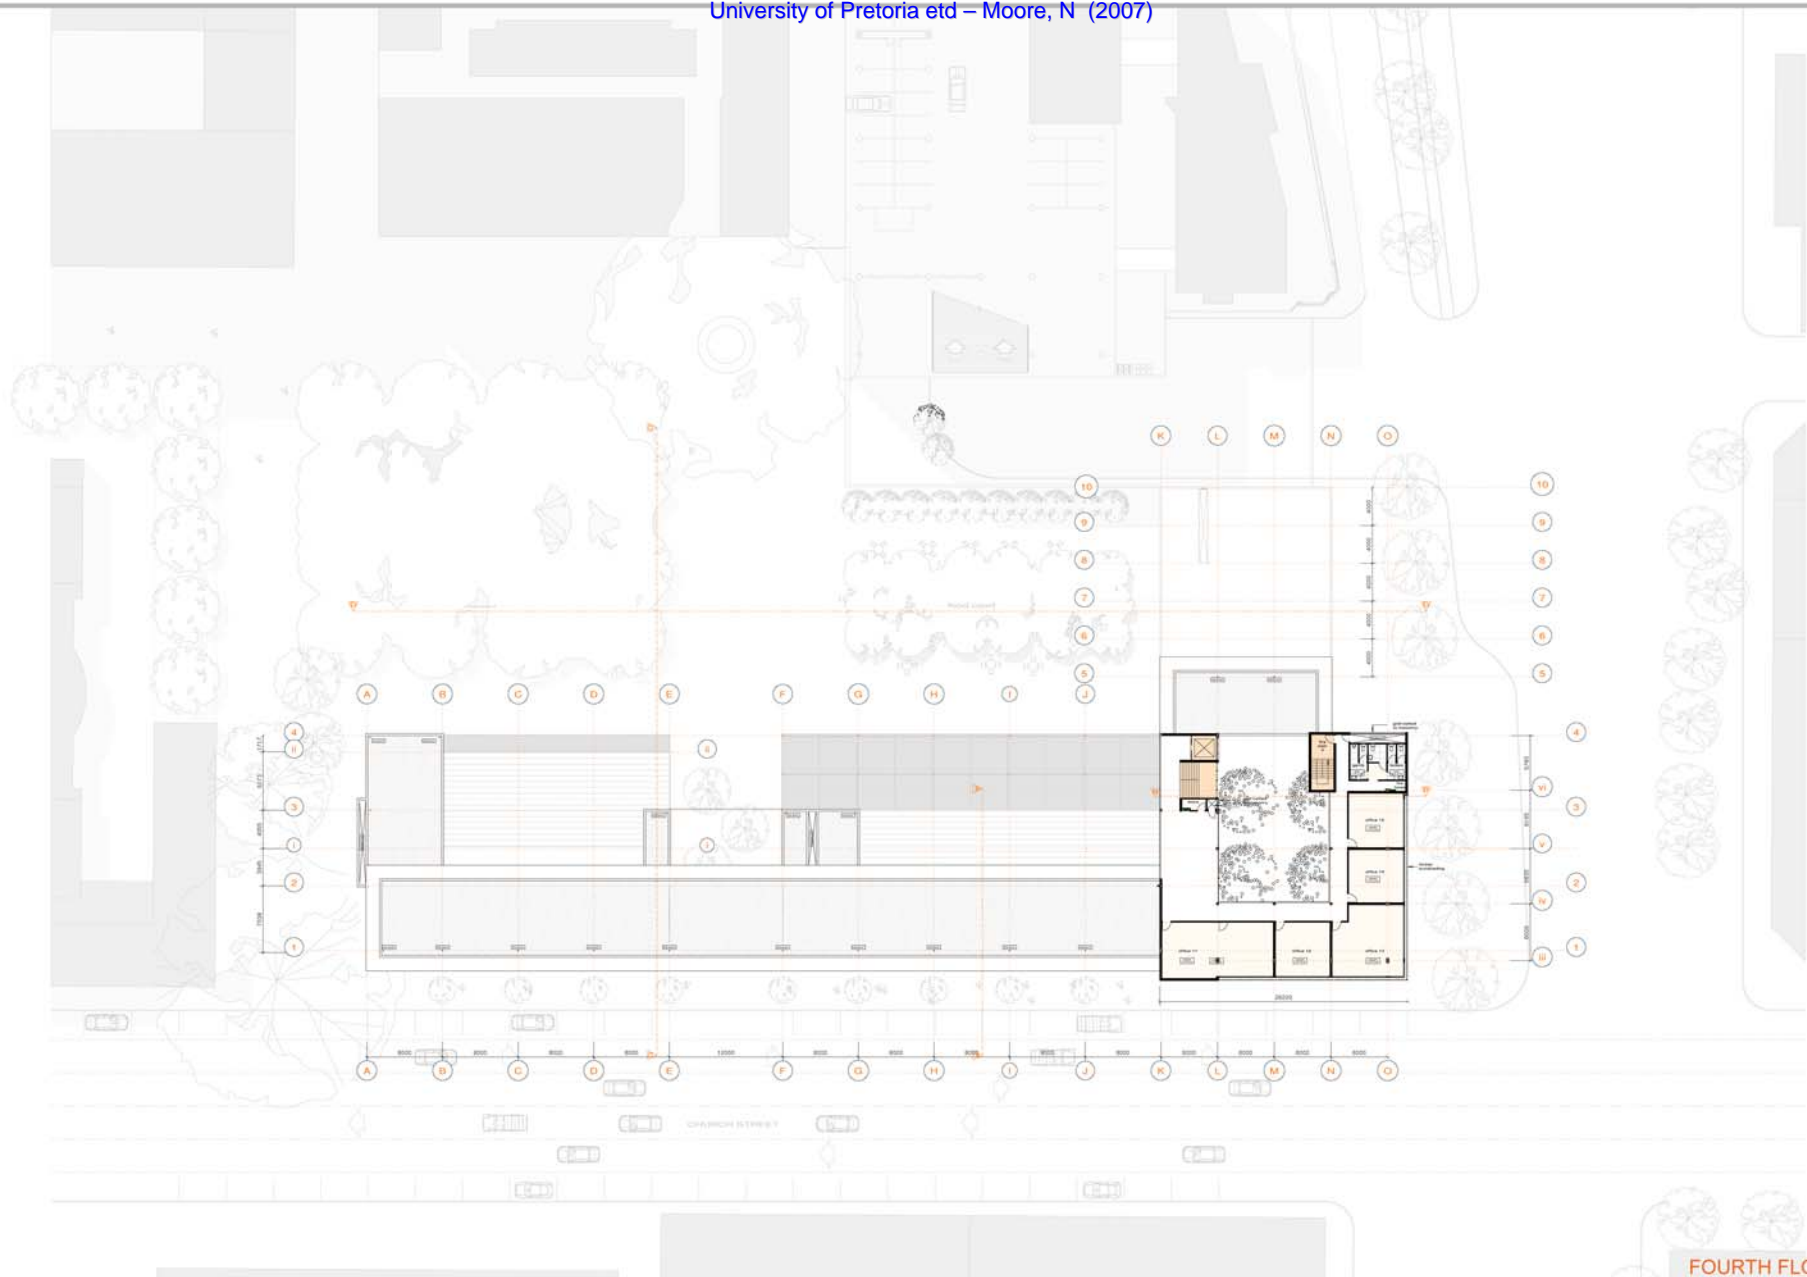

FOURTH FLOOR PLAN 1 : 200

The Refinery

An Incubator for the Refinement of Talent in Tshwane's Inner City