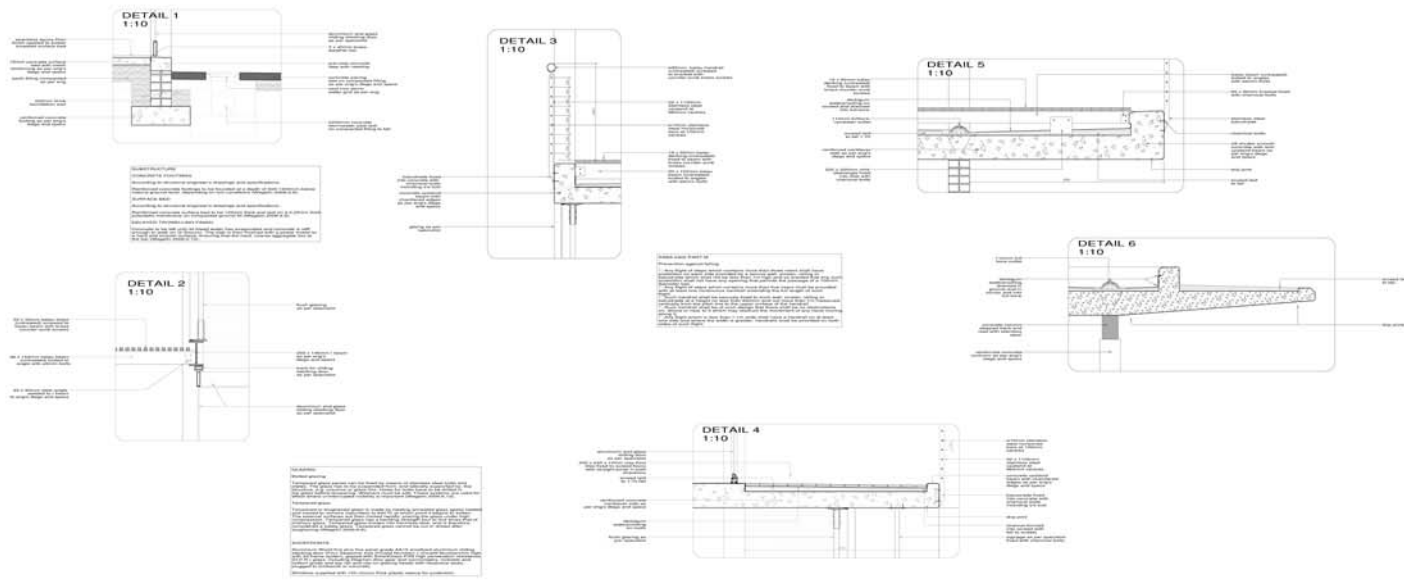

SECTION B - B 1:30

The Refinery

An Incubator for the Refinement of Talent in Tshwane's Inner City