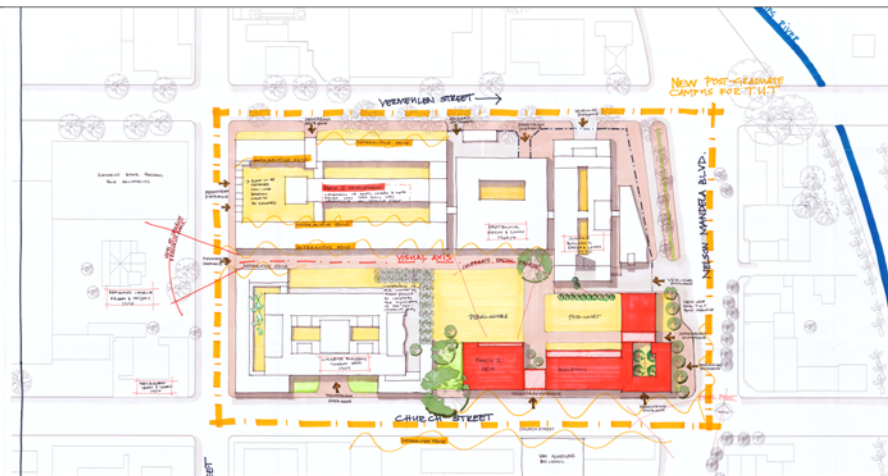

GENERAL STRATEGY 1 : 1 000