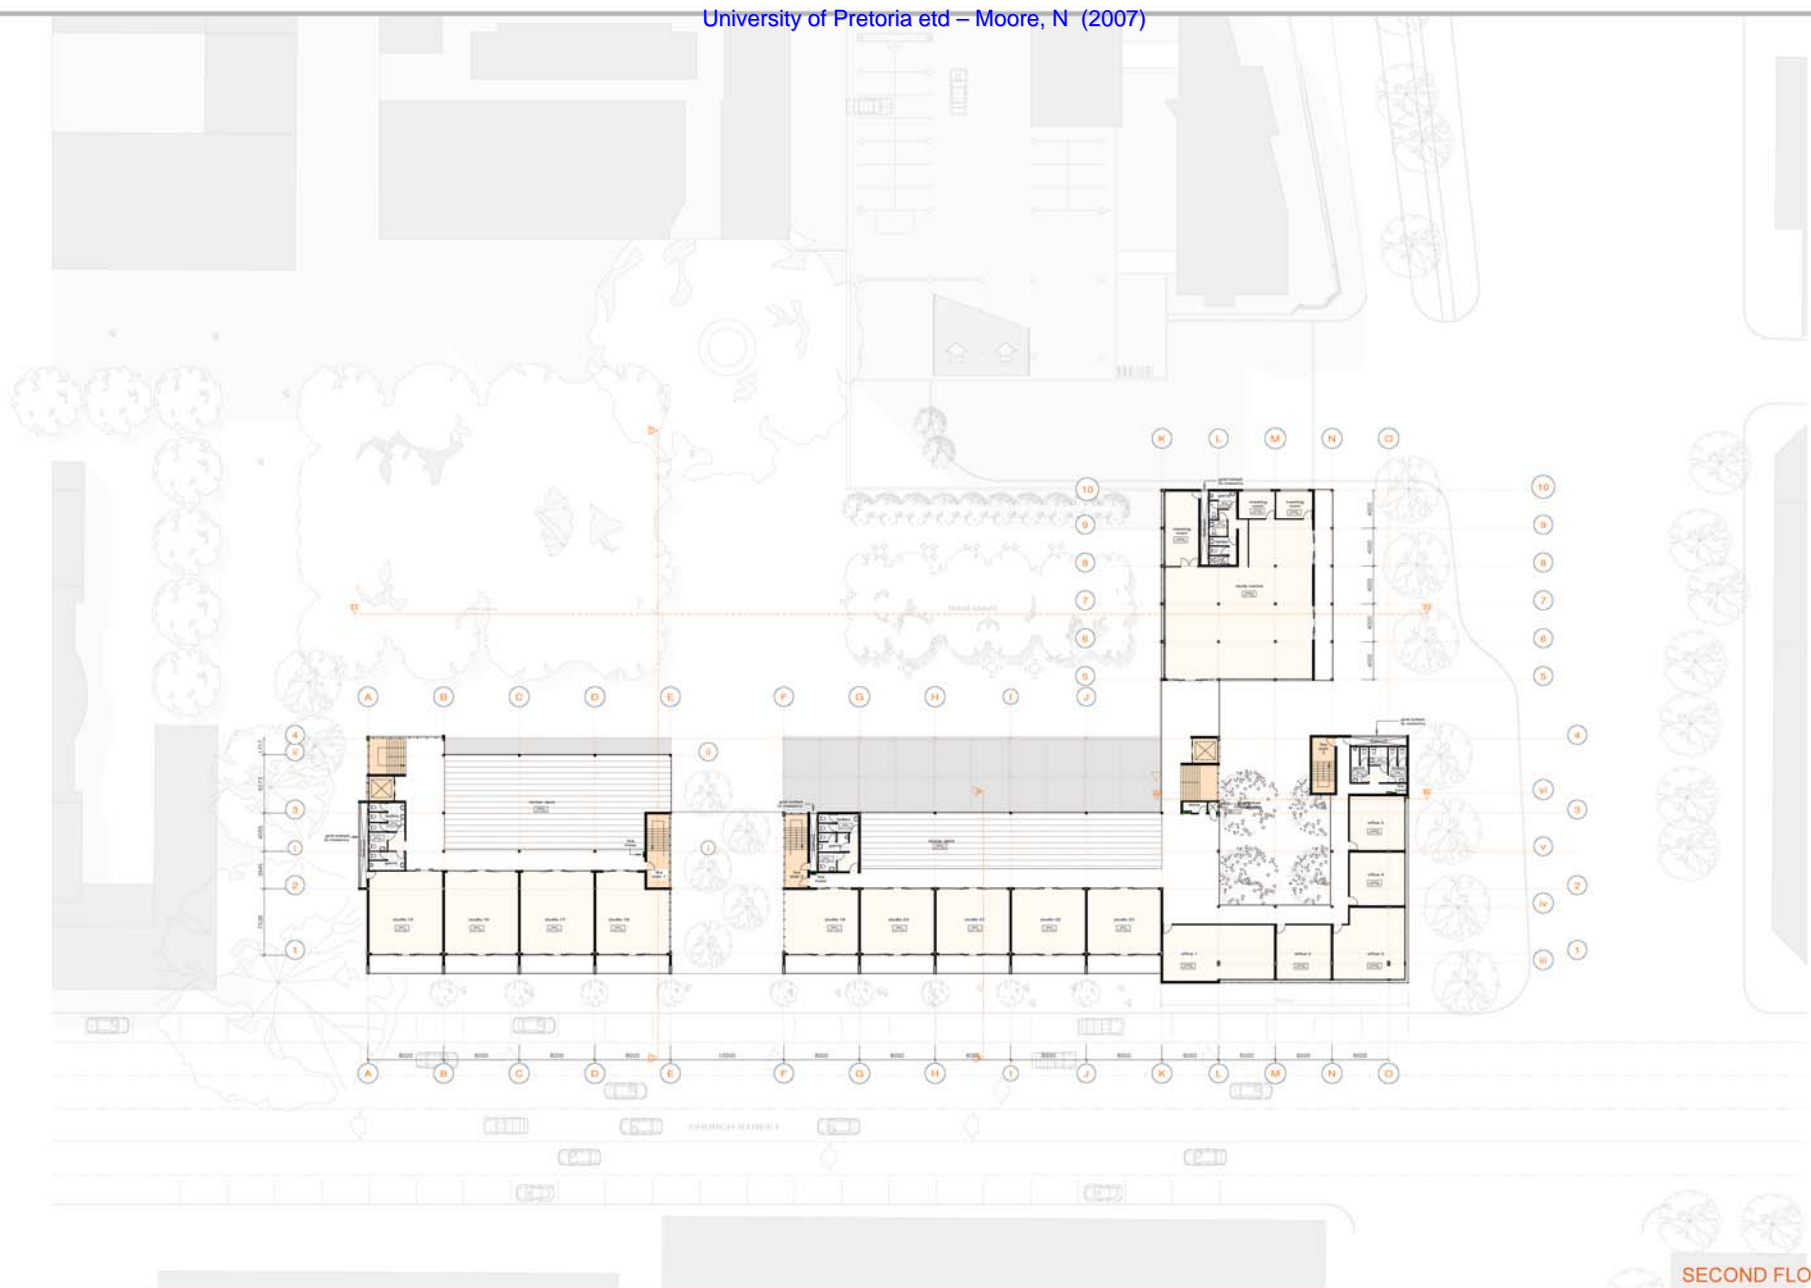

11 Technical Documentation

11.1	Ground Floor Plan	:	1 : 500
11.2	First Floor Plan	:	1 : 500
11.3	Second Floor Plan	:	1 : 500
11.4	Third Floor Plan	:	1 : 500
11.6	Fourth Floor Plans	:	1 : 500
11.7	Roof Plan	:	1 : 500
11.8	Church Street Elevation		
11.9	Nelson Mandela Boulevard Elevation		
11.10	Section A - A	:	1 : 100
11.11	Section B-B	:	1 : 100
11.12	Section C-C	:	1 : 250
11.13	Section D-D	:	1 : 250
11.14	Images		

VISION

LOCAL CONTEXT ANALYSIS

The Refinery

An Incubator for the Refinement of Talent in Tshwane's Inner City

GROUND FLOOR PLAN 1:200

The Refinery

An Incubator for the Refinement of Talent in Tshwane's Inner City

FIRST FLOOR PLAN 1 : 200

The Refinery

An Incubator for the Refinement of Talent in Tshwane's Inner City

SECOND FLOOR PLAN 1 : 200

The Refinery

An Incubator for the Refinement of Talent in Tshwane's Inner City