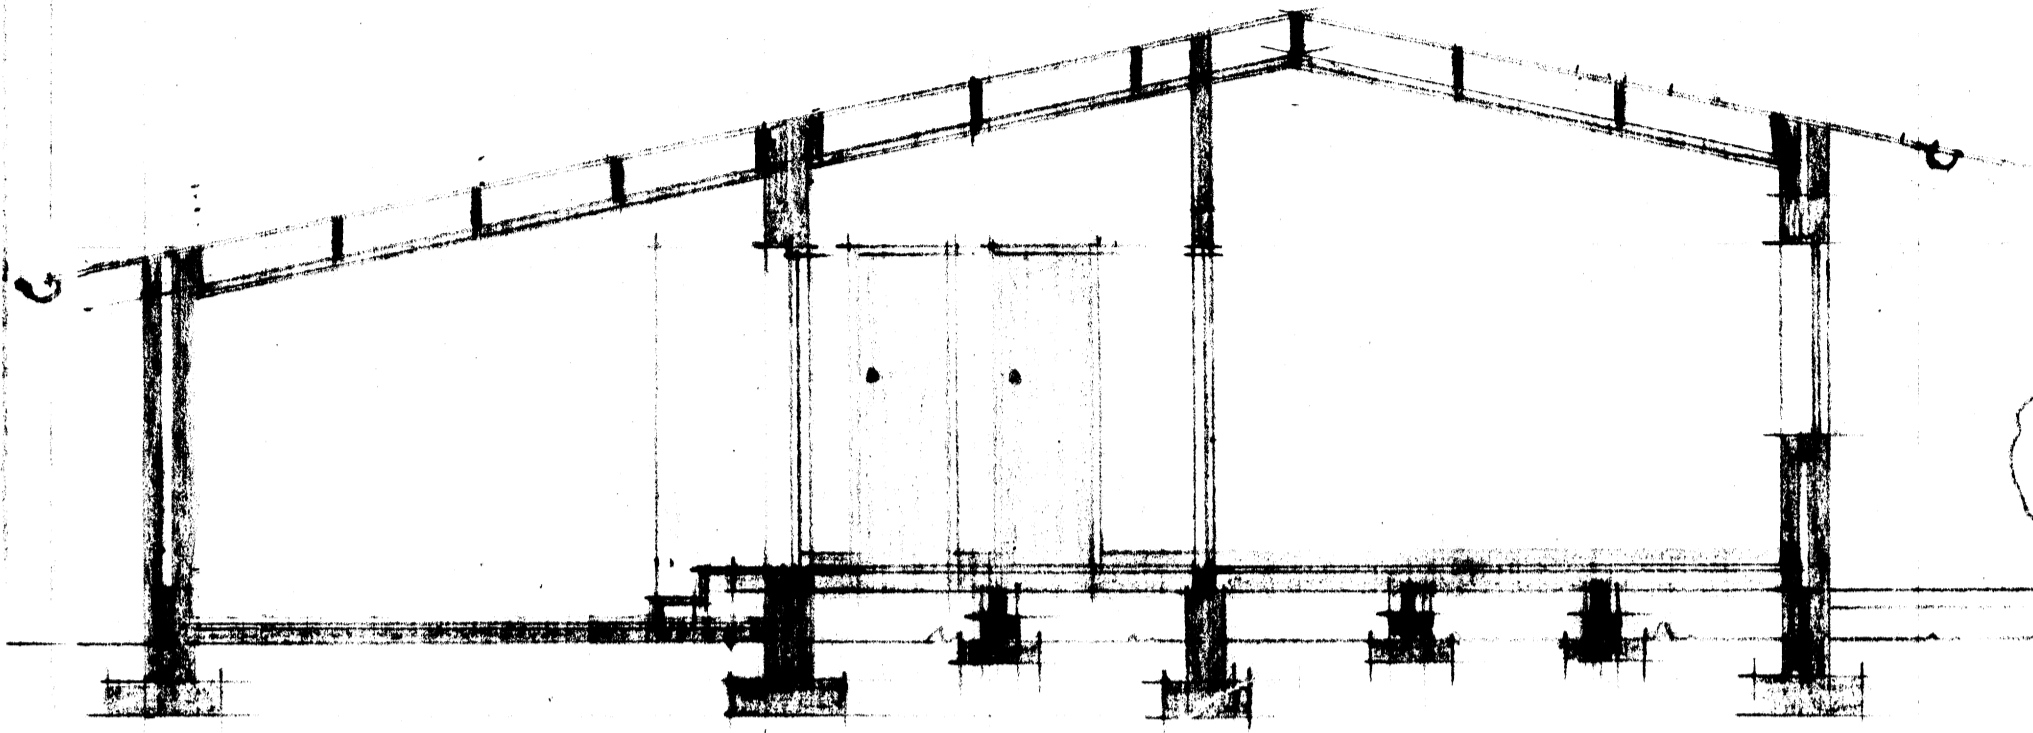

PROPOSED GARDEN FLATS ON ERF PIN A N 78. POORHIEFSTROOM.

FOR MRS. H. BOIKENHAGEN.

1/4" AND 1/16" PRELIMINARY DRAWINGS.

SECTION.

INDICATED SCALE
SITE PLAN

Handwritten signature and notes at the bottom left.