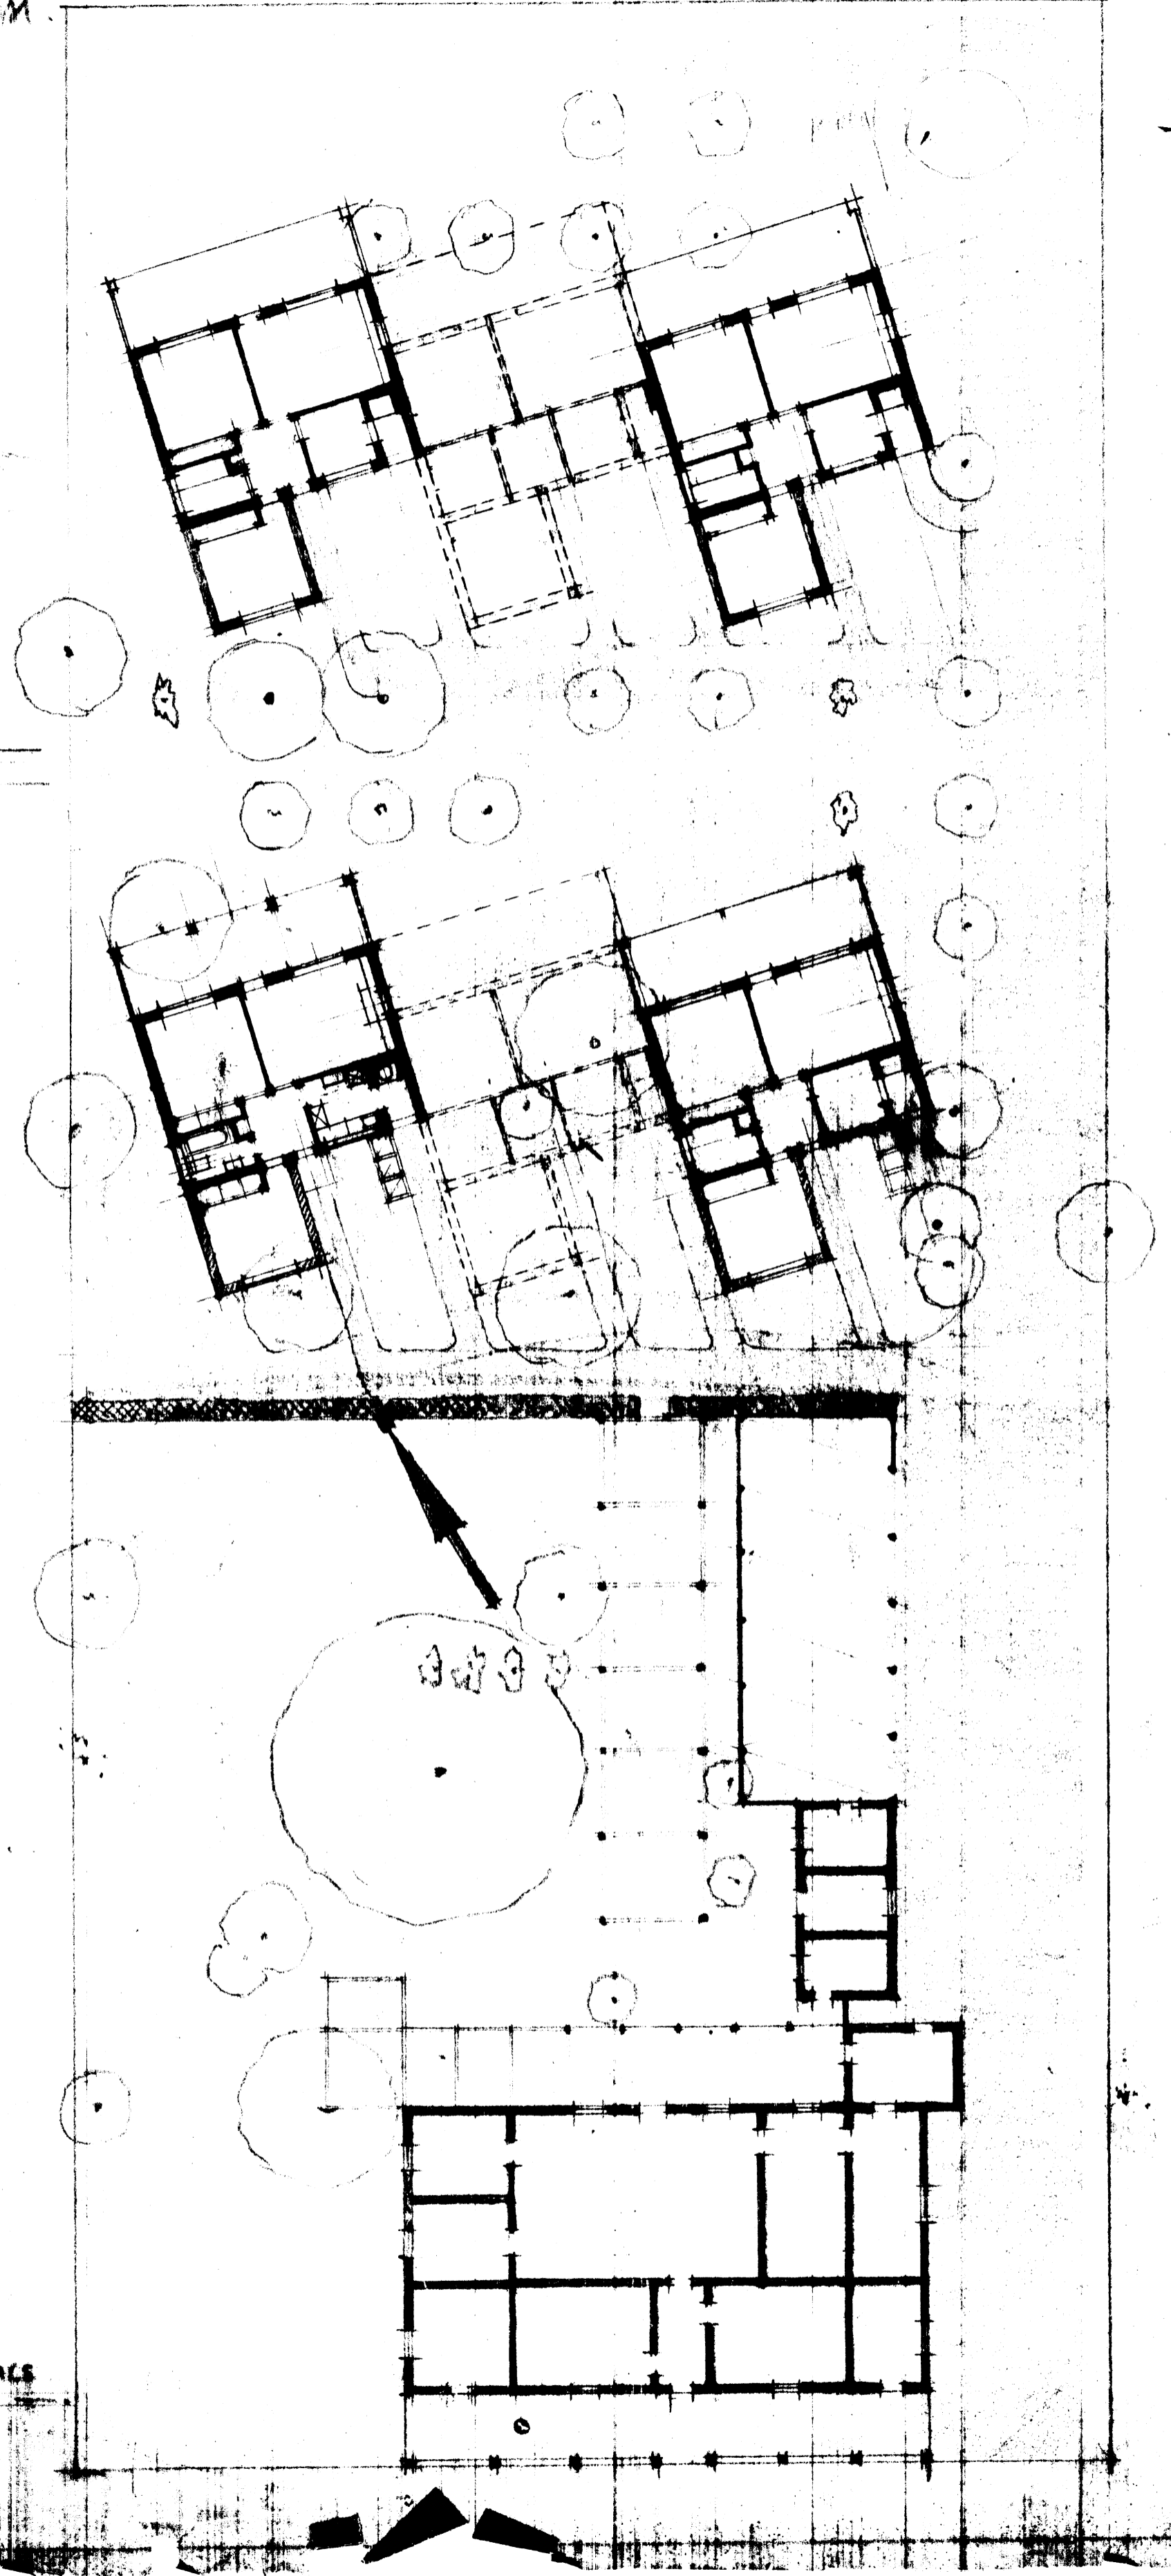

PROPOSED GARDEN FLATS ON ERF PIN A N 78. POORHIEFSTROOM.

FOR MRS. H. BOIKENHAGEN.

1/4" AND 1/16" PRELIMINARY DRAWINGS.

SECTION.

INDICATED SCALE
SITE PLAN

Handwritten signature and notes at the bottom left.