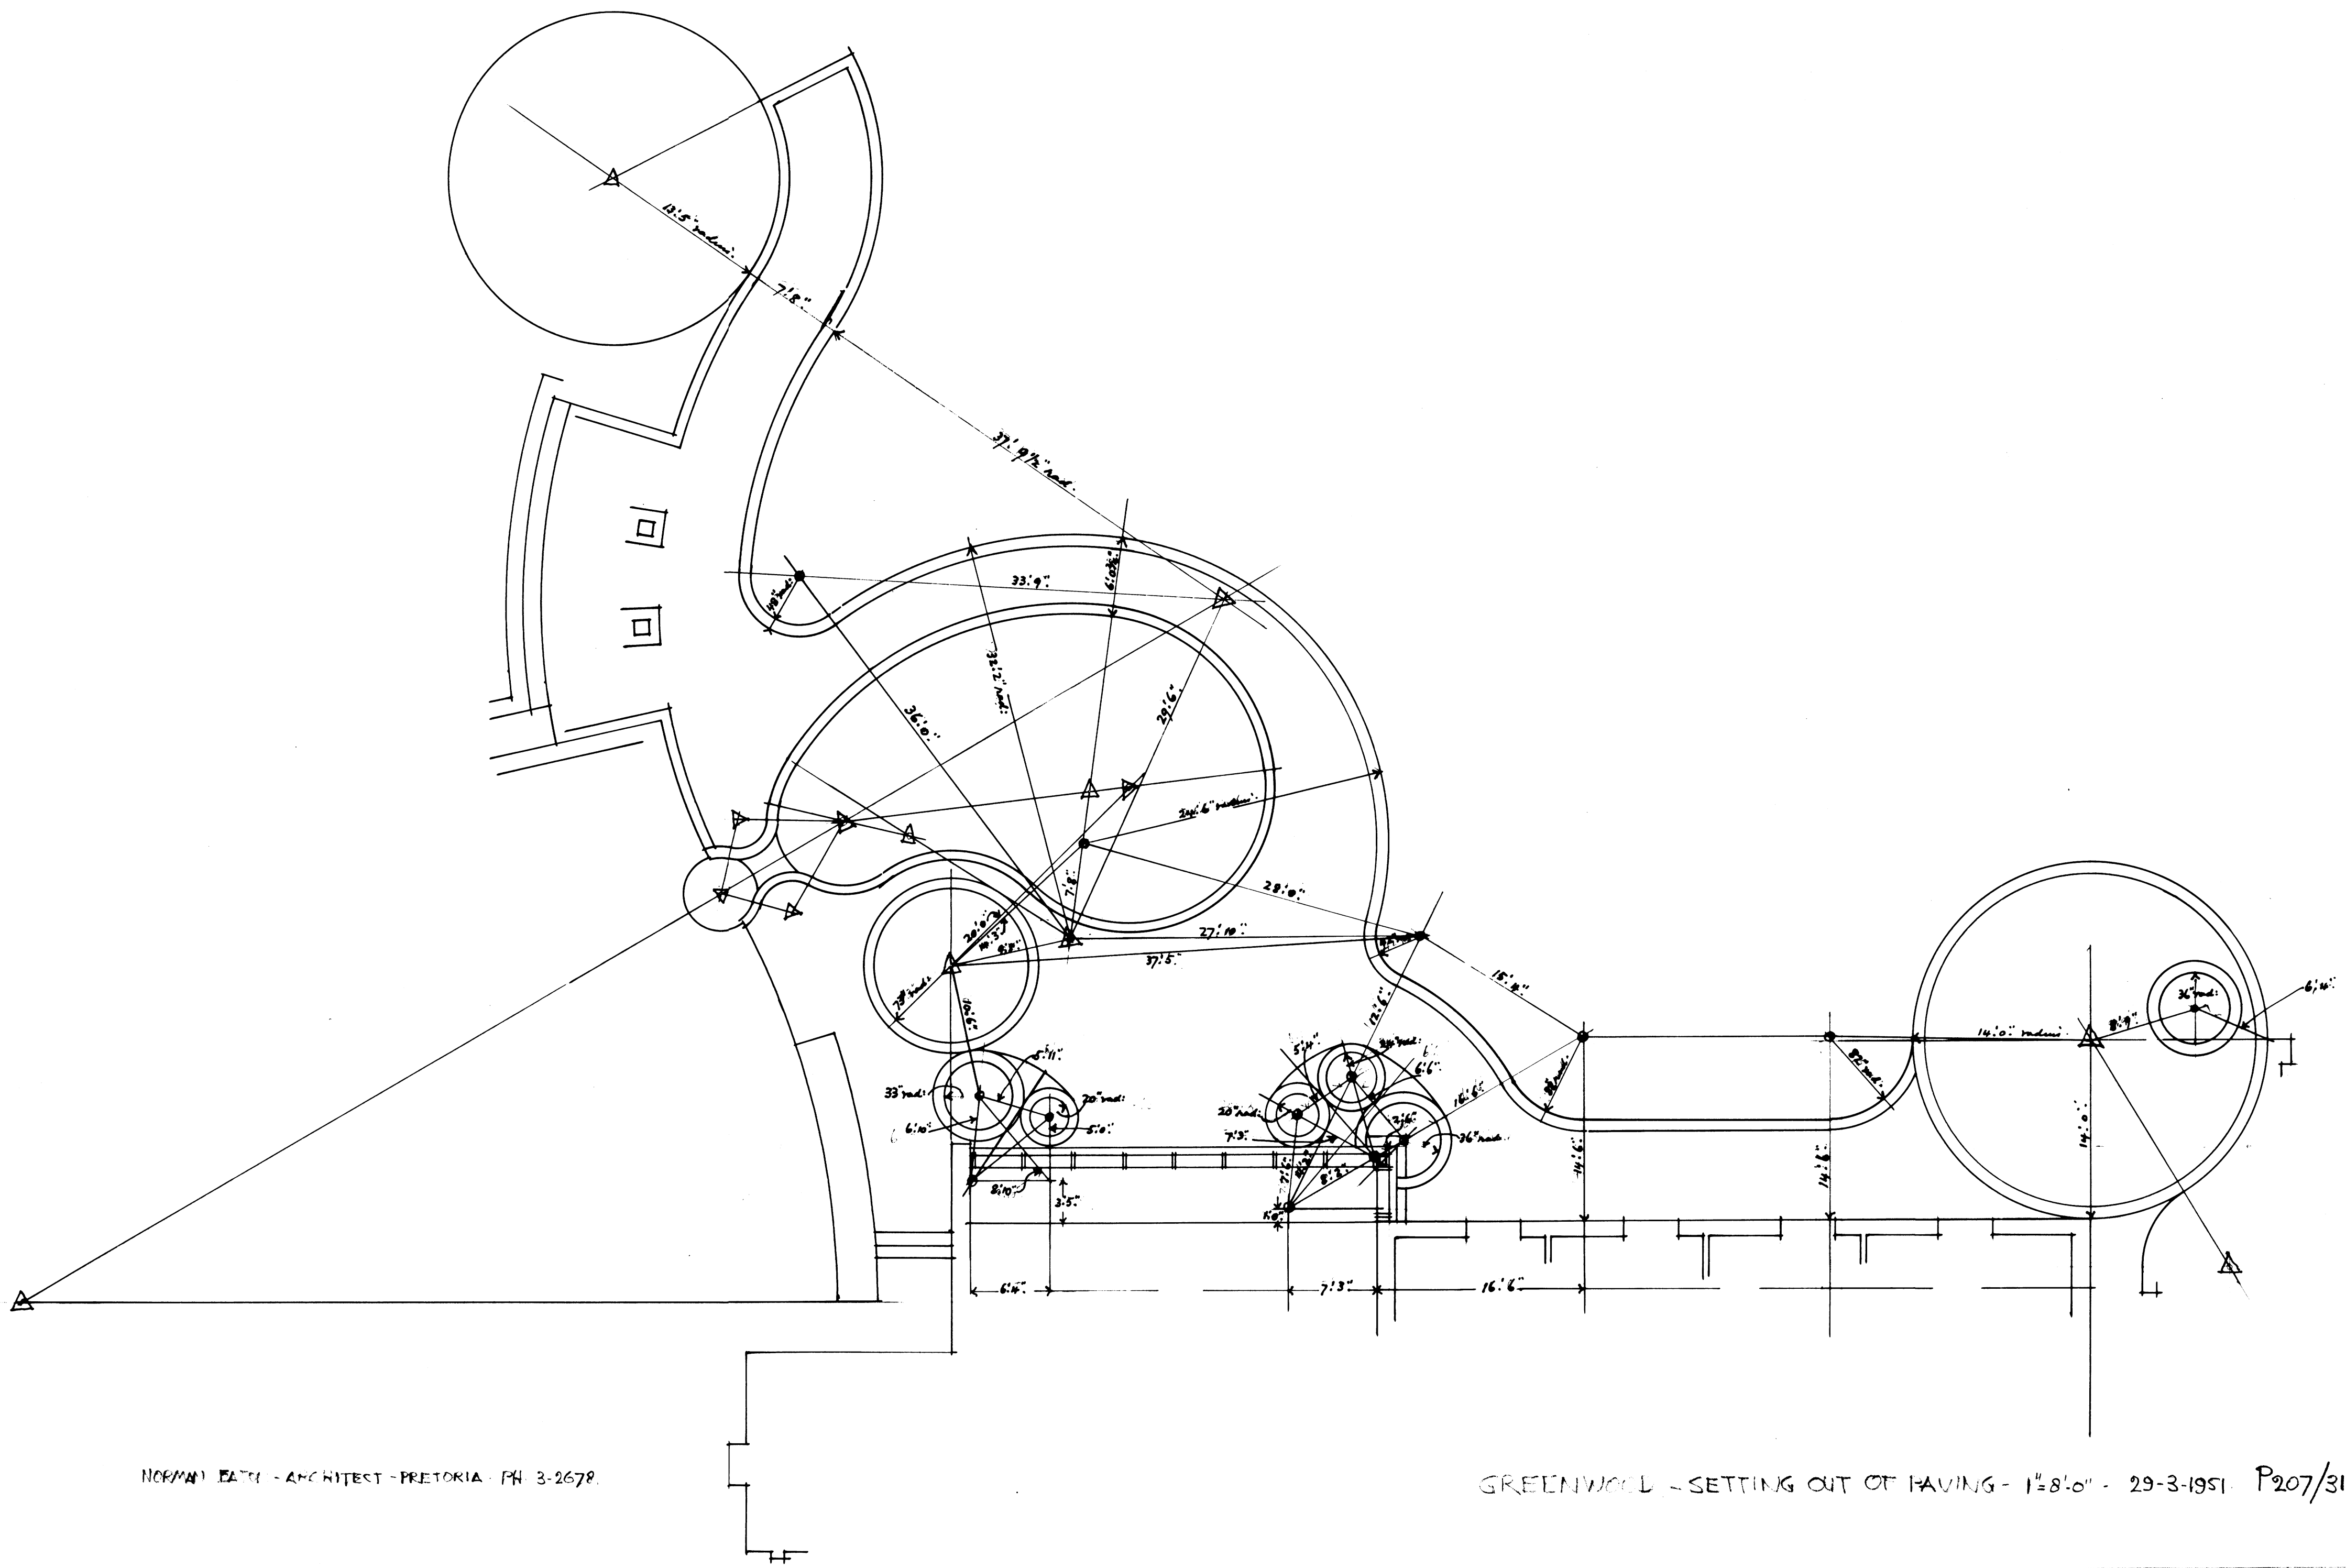

27/10
13/1/51

NORMAN PATON - ARCHITECT - PRETORIA - PH 3-2678

GREENWOOD - SETTING OUT OF HOUSE - 1"=8'0" - 29-3-1951. P207/31