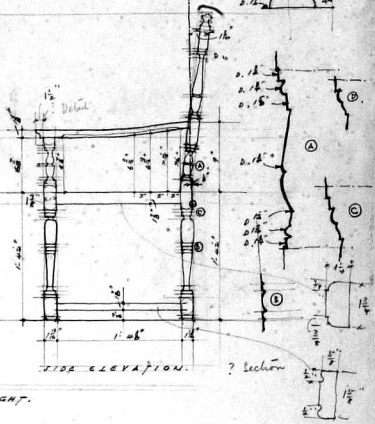

No 8 15 F

not required

522 P TINKWOOD CHAIR.
KOOPLANT DC WET.

FRONT ELEVATION.
ROUNDS BADLY WORN.
FAIRLY COMFORTABLE. BACK RAJNER STRAIGHT.

THIS SIDE UP.

Paulsen, January 1920.