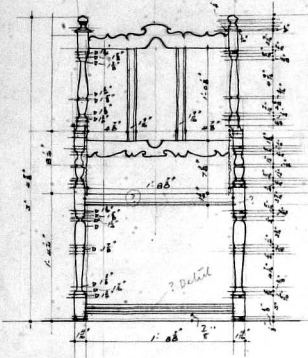

No 8 15 F

not required

522 P TINKWOOD CHAIR.
KOOPLANT DC WET.

FRONT ELEVATION.
ROUNDS BADLY WORN.
FAIRLY COMFORTABLE. BACK RAJNER STRAIGHT.

THIS SIDE UP.

Paulsen, January 1920.