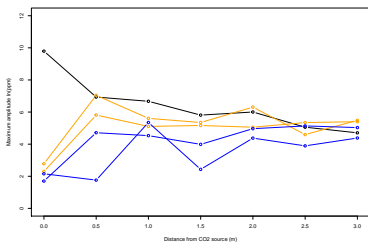

Bout frequency

Maximum Amplitude Intensity

Blank

Modified Multifunnel

Multifunnel

Panel

SLAM