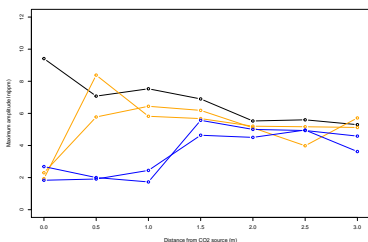

Bout frequency

Maximum Amplitude Intensity

Blank

Modified Multifunnel

Multifunnel

Panel

SLAM