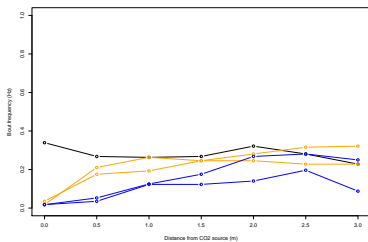

Bout frequency

Maximum Amplitude Intensity

Blank

Modified Multifunnel

Multifunnel

Panel

SLAM