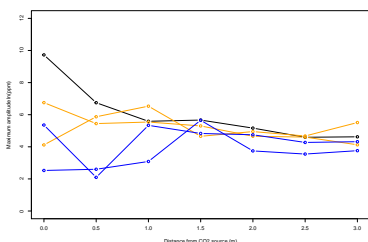

Bout frequency

Maximum Amplitude Intensity

Blank

Modified Multifunnel

Multifunnel

Panel

SLAM