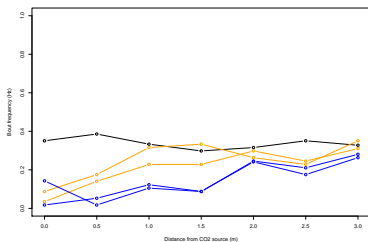

Bout frequency

Maximum Amplitude Intensity

Blank

Modified Multifunnel

Multifunnel

Panel

SLAM