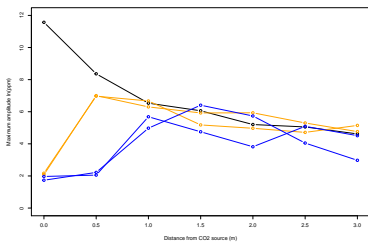

Bout frequency

Maximum Amplitude Intensity

Blank

Modified Multifunnel

Multifunnel

Panel

SLAM