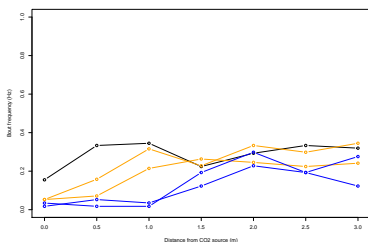

Bout frequency

Maximum Amplitude Intensity

Blank

Modified Multifunnel

Multifunnel

Panel

SLAM