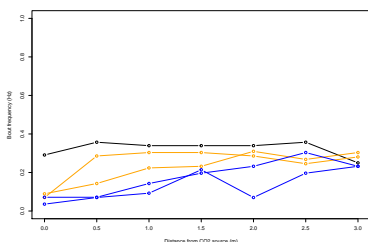

Bout frequency

Maximum Amplitude Intensity

Blank

Modified Multifunnel

Multifunnel

Panel

SLAM