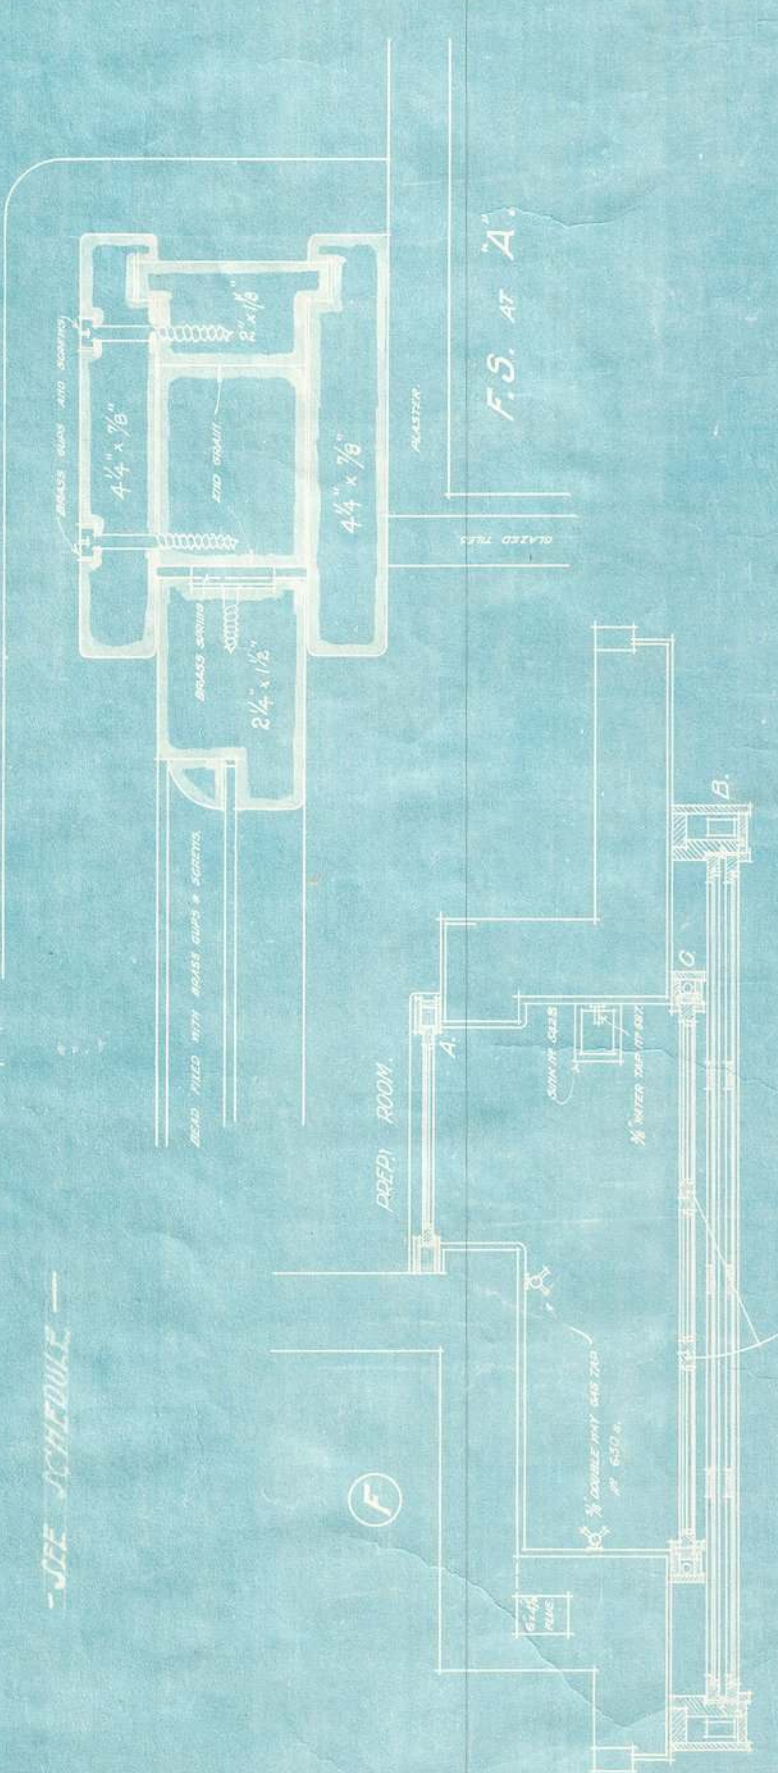

NEW UNIVERSITY COLLEGE  
SPRINTORIA

FINE CUPBOARD AND BLACKBOARD; CHEMISTRY LECTURE ROOM  
SCALE ONE INCH ONE FOOT AND FULL SIZE

DRAWING NO. 108/23. S.S.

USE SCHEDULE

PLAN.

P. EAGLE  
ARCHITECT

G. MUDDAY  
ENGINEER  
P. W. D.