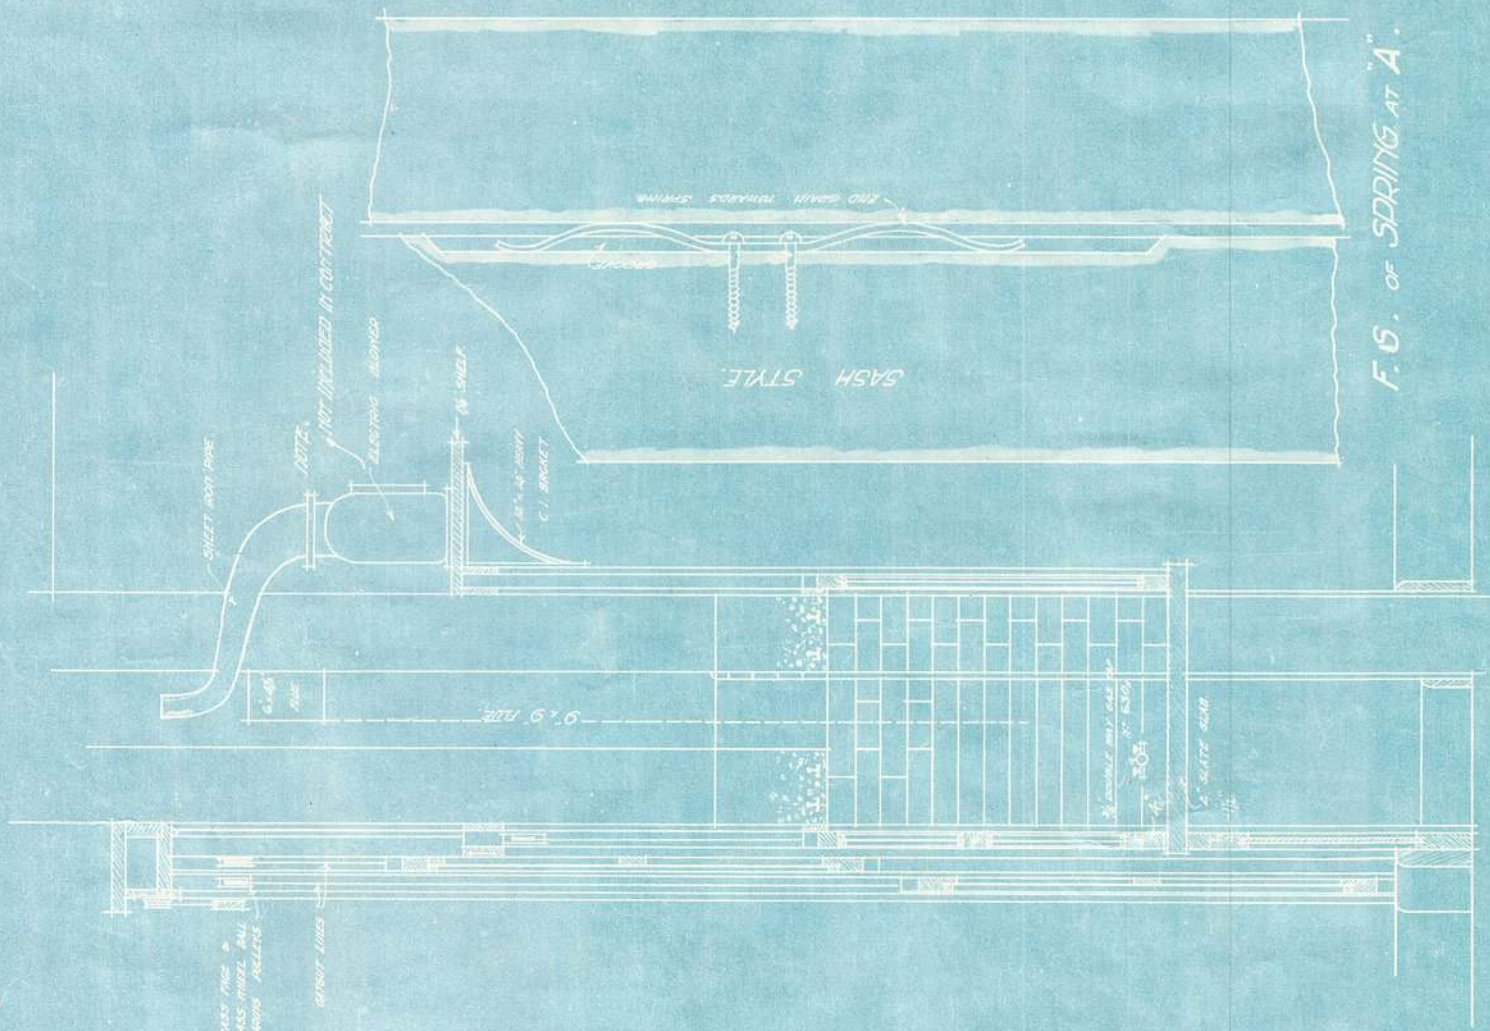

NEW UNIVERSITY COLLEGE  
SPRINTORIA

FINE CUPBOARD AND BLACKBOARD; CHEMISTRY LECTURE ROOM  
SCALE ONE INCH ONE FOOT AND FULL SIZE

DRAWING NO. 108/23. S.S.

USE SCHEDULE

PLAN.

P. EAGLE  
ARCHITECT

G. MUDDAY  
ENGINEER  
P. W. D.