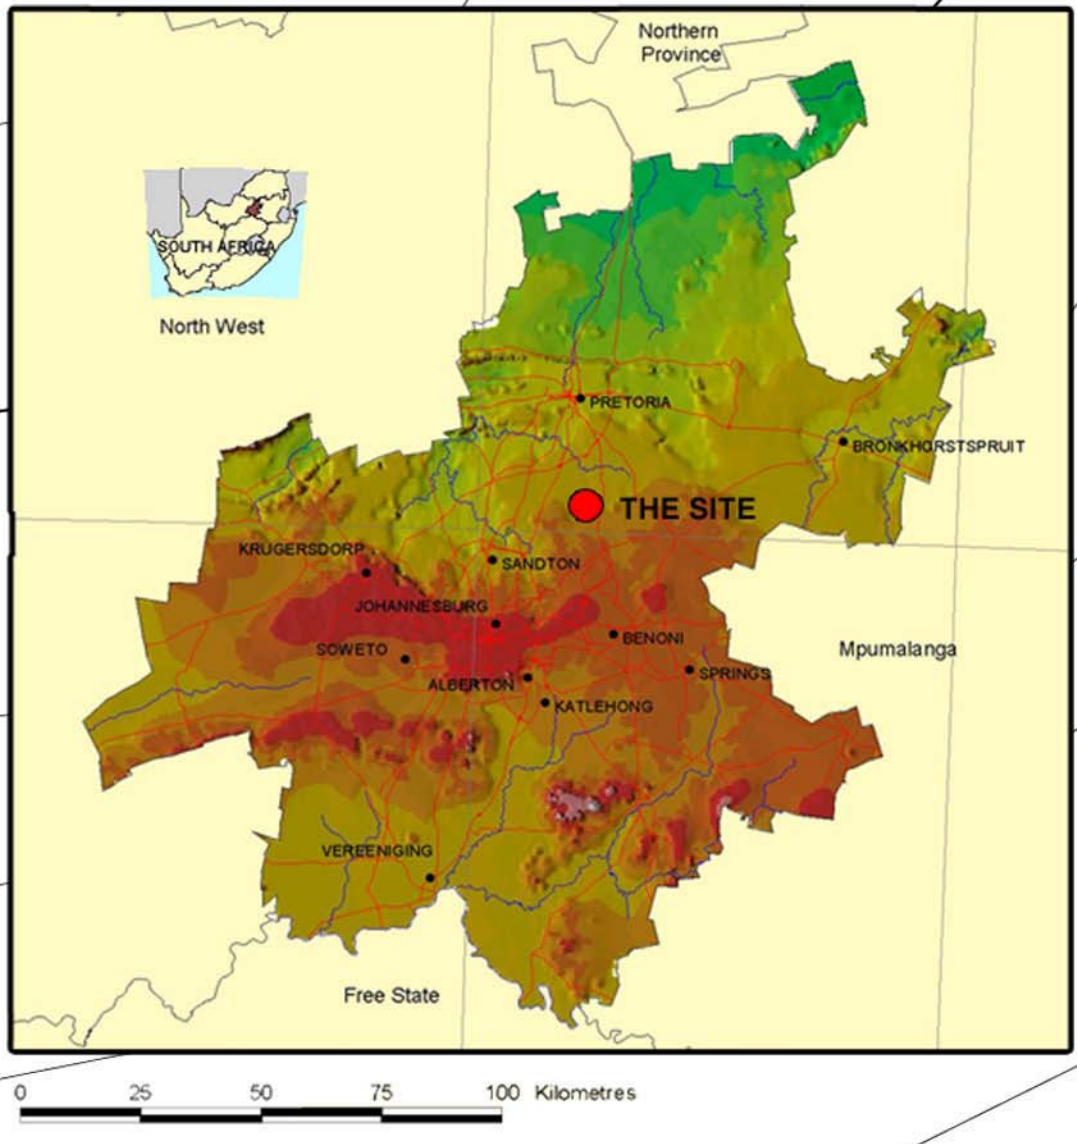

MORTALITIEs IMMORTALITY

DESIGN DRAWINGS FOR STONE BRIDGE MEMORIAL PARK

BOOK 4

GAUTENG

IRENE

MAIN ENTRANCE

VISITOR PARKING

WELCOMING CENTRE & CHAPELS

OLIFANTSPRUIT

ASH MEMORIAL PLATFORM

MEMORIAL GARDENS

CREMATORIUM

SERVICE ENTRANCE

GLEN AVENUE

RAILWAY LINES

**SITE PLAN
SCALE 1:500**

STONE BRIDGE MEMORIAL PARK