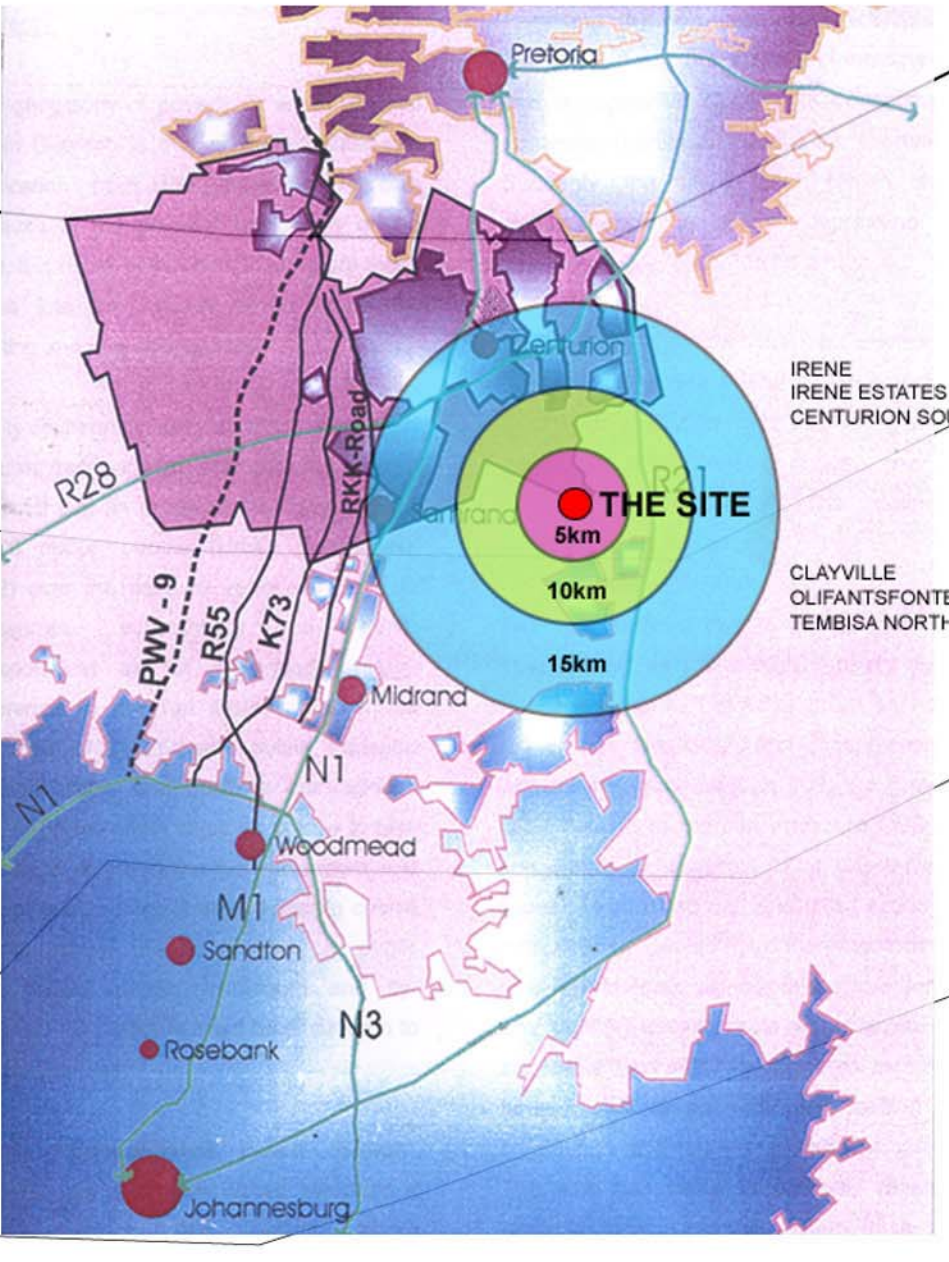

GAUTENG

IRENE

MAIN ENTRANCE

VISITOR PARKING

WELCOMING CENTRE & CHAPELS

OLIFANTSPRUIT

ASH MEMORIAL PLATFORM

MEMORIAL GARDENS

CREMATORIUM

SERVICE ENTRANCE

GLEN AVENUE

RAILWAY LINES

**SITE PLAN
SCALE 1:500**

STONE BRIDGE MEMORIAL PARK