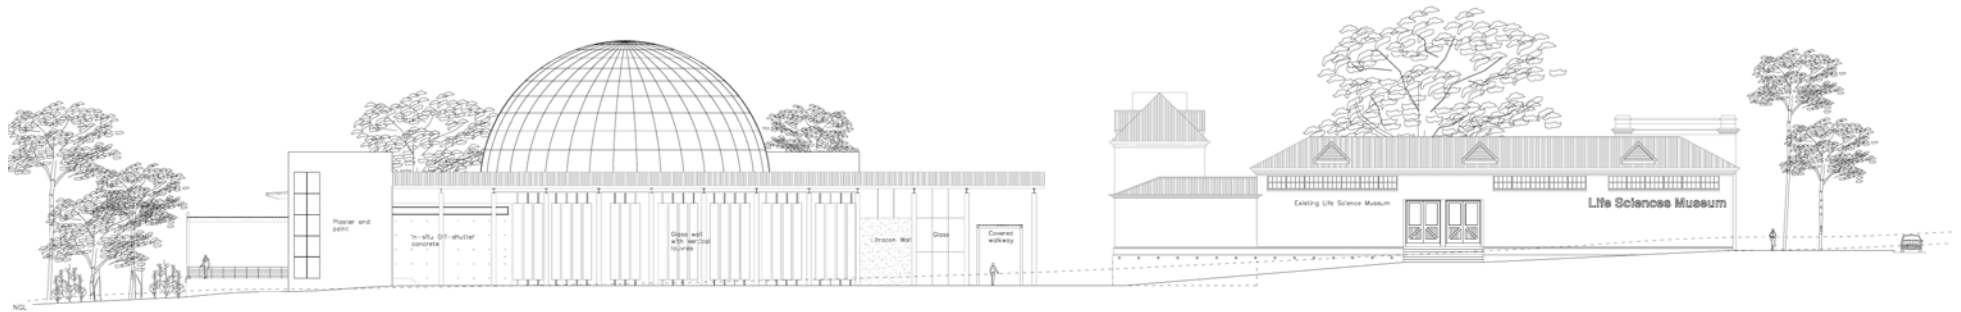

Plan Basement 1

*Astronomical Centre at the National Zoological Gardens
Boom Street, Inner City of Tshwane*

Plan Basement 2

*Astronomical Centre at the National Zoological Gardens
Boom Street, Inner City of Tshwane*

Section B-B

*Astronomical Centre at the National Zoological Gardens
Boom Street, Inner City of Tshwane*

Section C-C

*Astronomical Centre at the National Zoological Gardens
Boom Street, Inner City of Tshwane*

Elevation North, Elevation West

*Astronomical Centre at the National Zoological Gardens
Boom Street, Inner City of Tshwane*

Section A-A

Detail 4

Detail 3

Detail 8

Astronomical Centre at the National Zoological Gardens
Boom Street, Inner City of Tshwane