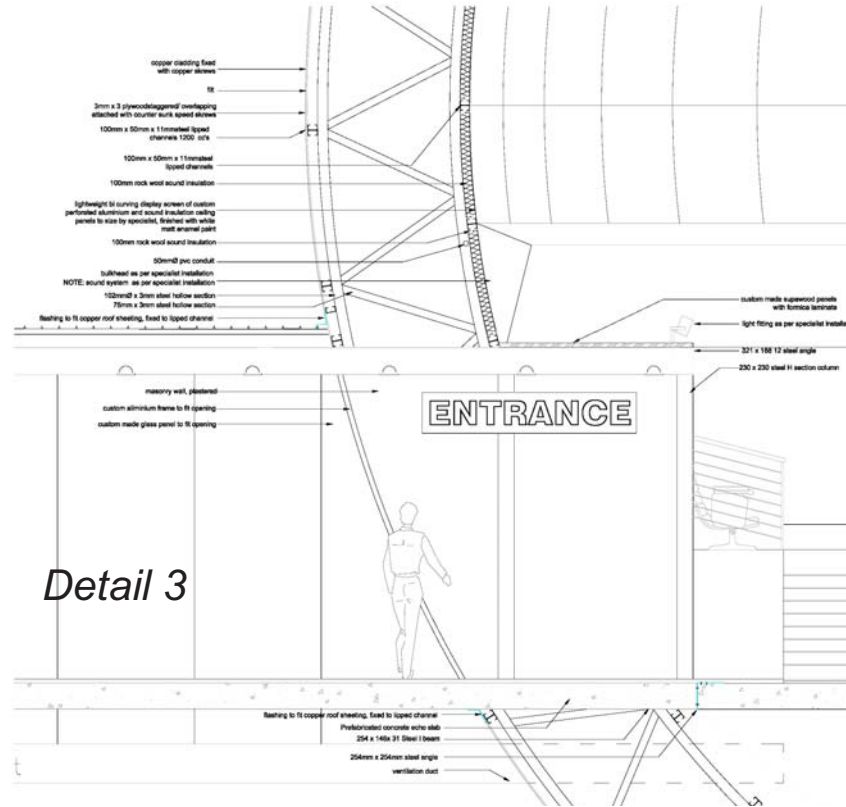

Detail 3

Detail 8