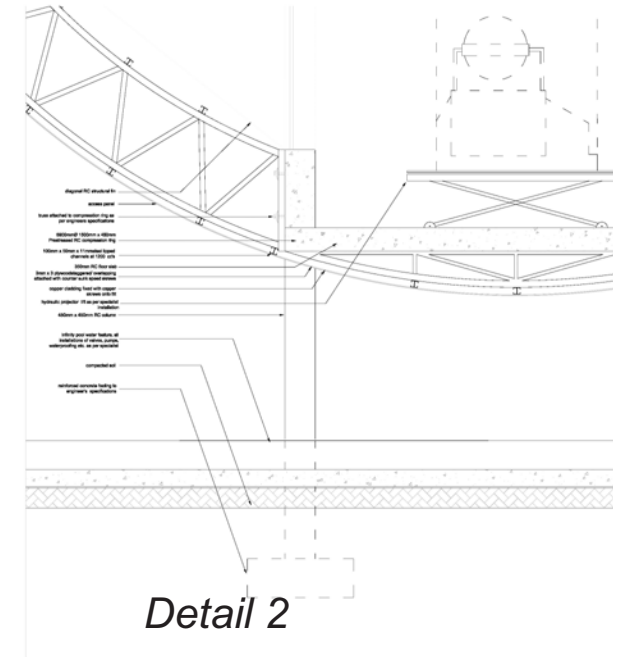

Detail 6

*Astronomical Centre at the National Zoological Gardens
Boom Street, Inner City of Tshwane*

Details