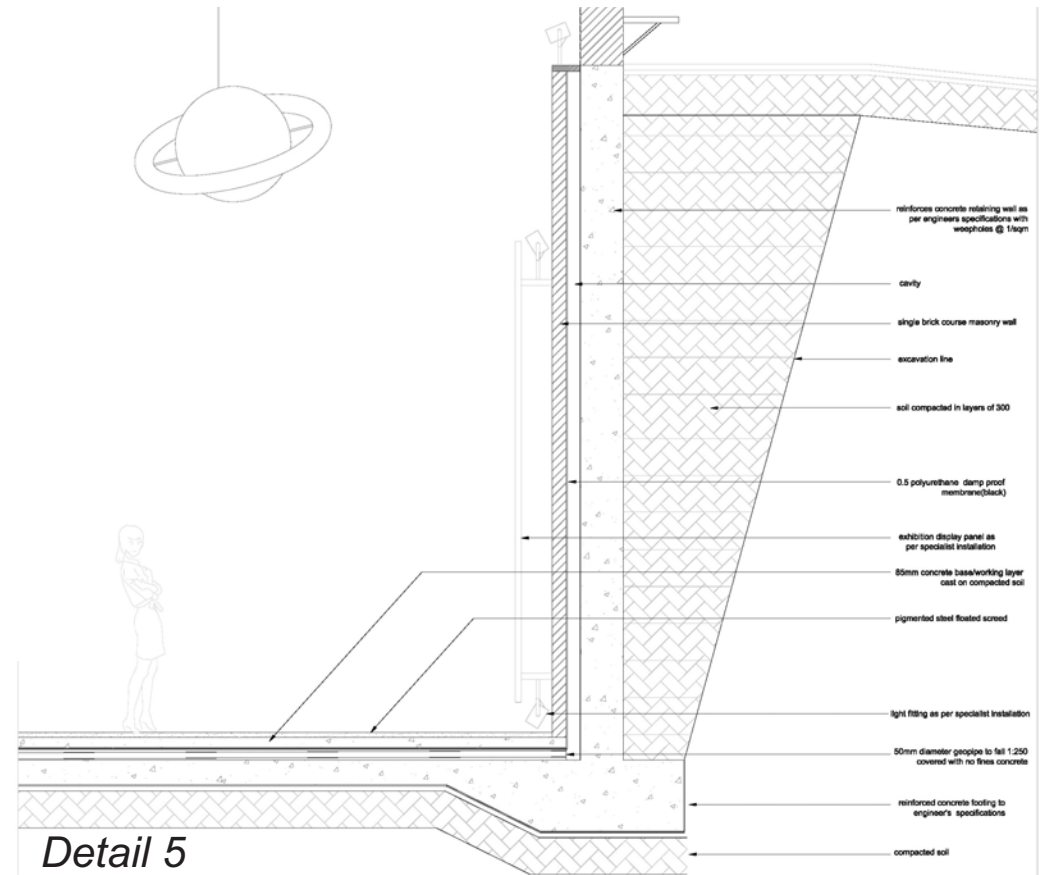

Detail 5

Astronomical Centre at the National Zoological Gardens
Boom Street, Inner City of Tshwane

Details