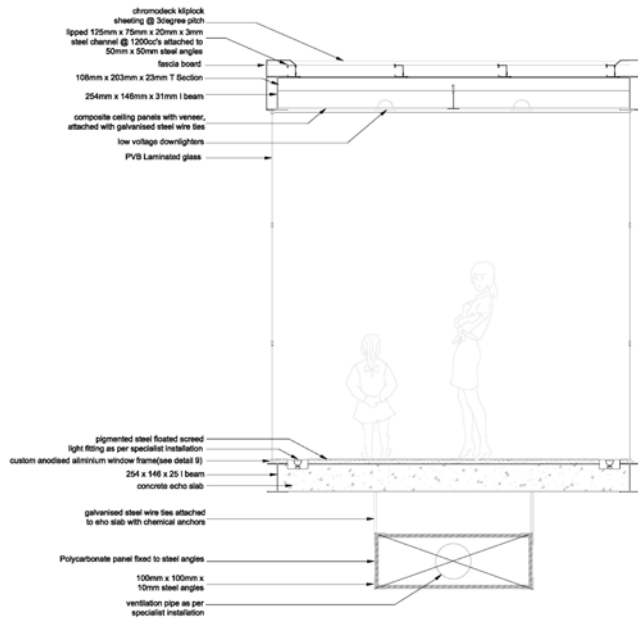

Detail 9

Astronomical Centre at the National Zoological Gardens
Boom Street, Inner City of Tshwane

Details