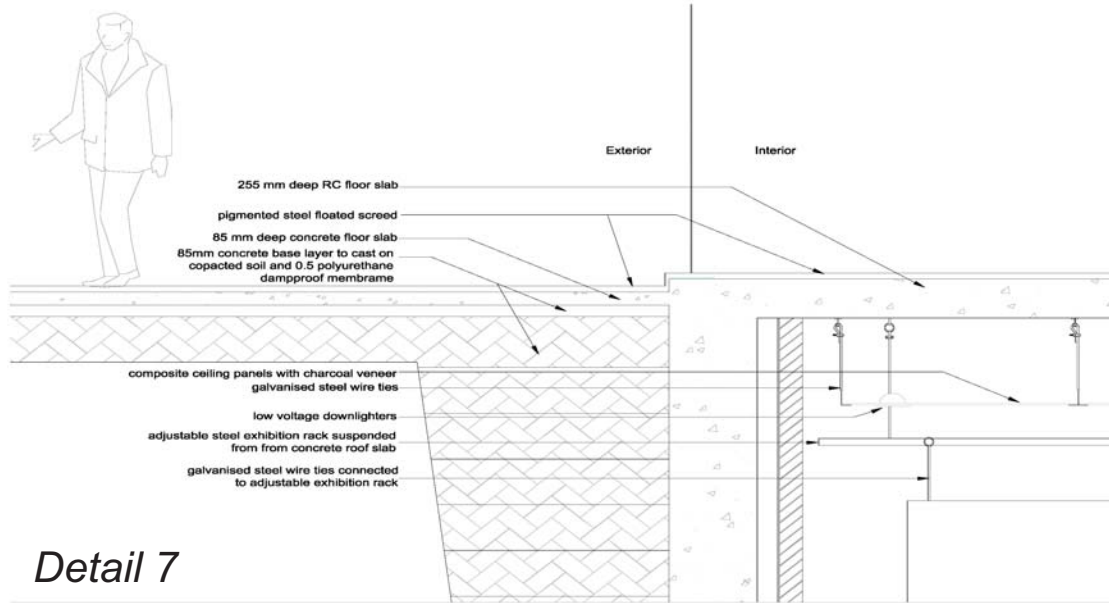

*Astronomical Centre at the National Zoological Gardens
Boom Street, Inner City of Tshwane*

Details