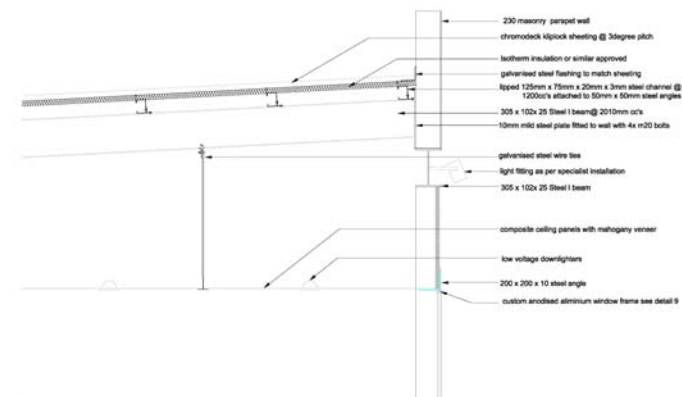

Astronomical Centre at the National Zoological Gardens
Boom Street, Inner City of Tshwane

Details