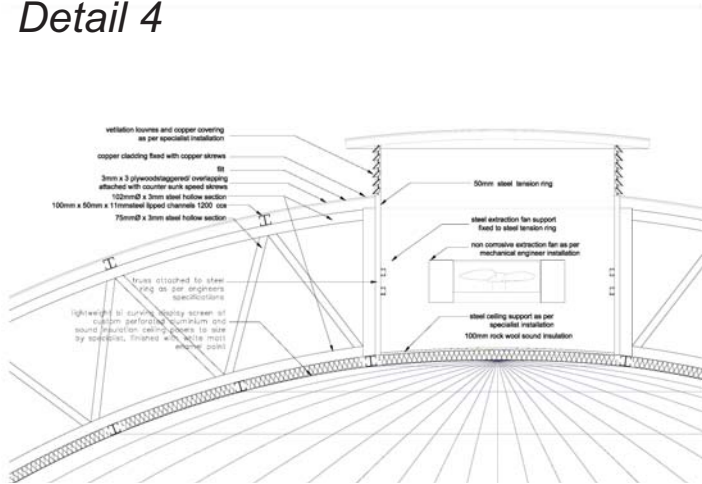

Section B-B

*Astronomical Centre at the National Zoological Gardens
Boom Street, Inner City of Tshwane*

Section C-C

*Astronomical Centre at the National Zoological Gardens
Boom Street, Inner City of Tshwane*

Elevation North, Elevation West

*Astronomical Centre at the National Zoological Gardens
Boom Street, Inner City of Tshwane*

Section A-A

Detail 4

Detail 3

Detail 8

Astronomical Centre at the National Zoological Gardens
Boom Street, Inner City of Tshwane