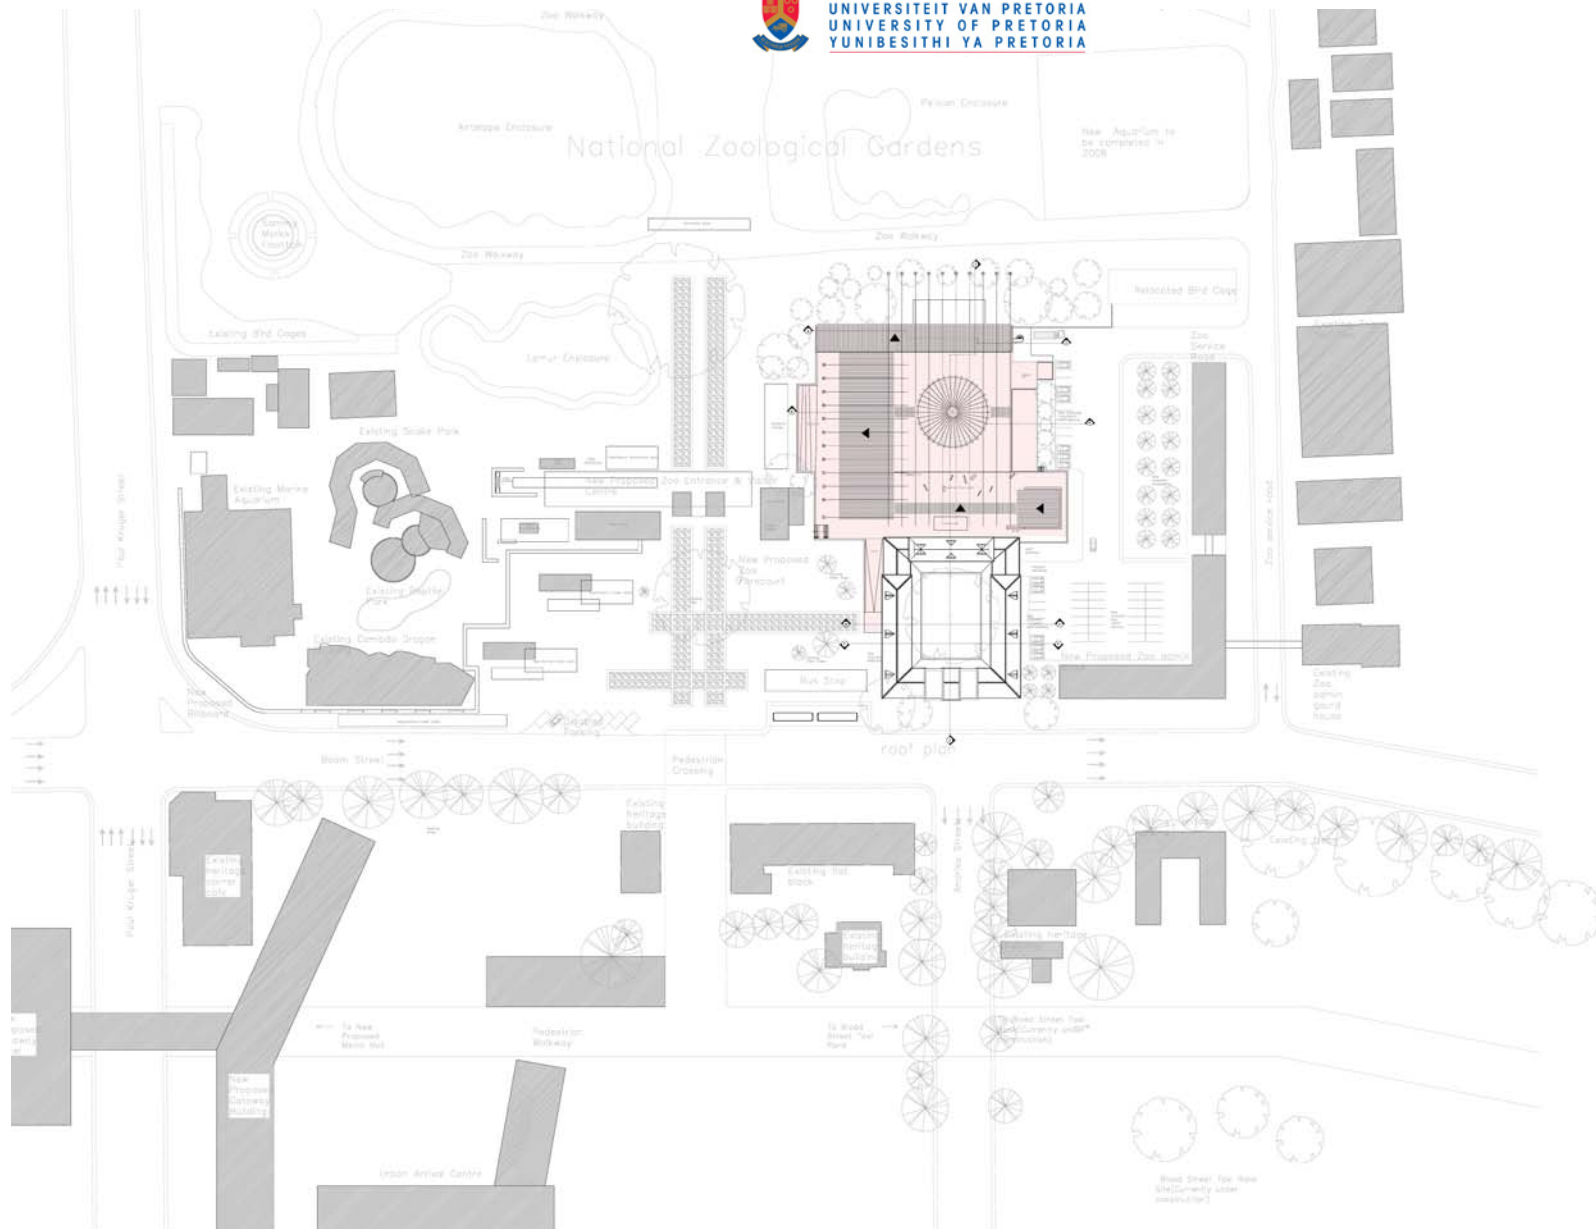

Drawings

*Astronomical Centre at the National Zoological Gardens
 Boom Street, Inner City of Tshwane*

Site Plan

*Astronomical Centre at the National Zoological Gardens
 Boom Street, Inner City of Tshwane*

Plan Ground Floor

Astronomical Centre at the National Zoological Gardens
Boom Street, Inner City of Tshwane

Plan First Floor

*Astronomical Centre at the National Zoological Gardens
Boom Street, Inner City of Tshwane*

Plan Basement 1

*Astronomical Centre at the National Zoological Gardens
Boom Street, Inner City of Tshwane*

Plan Basement 2

*Astronomical Centre at the National Zoological Gardens
Boom Street, Inner City of Tshwane*