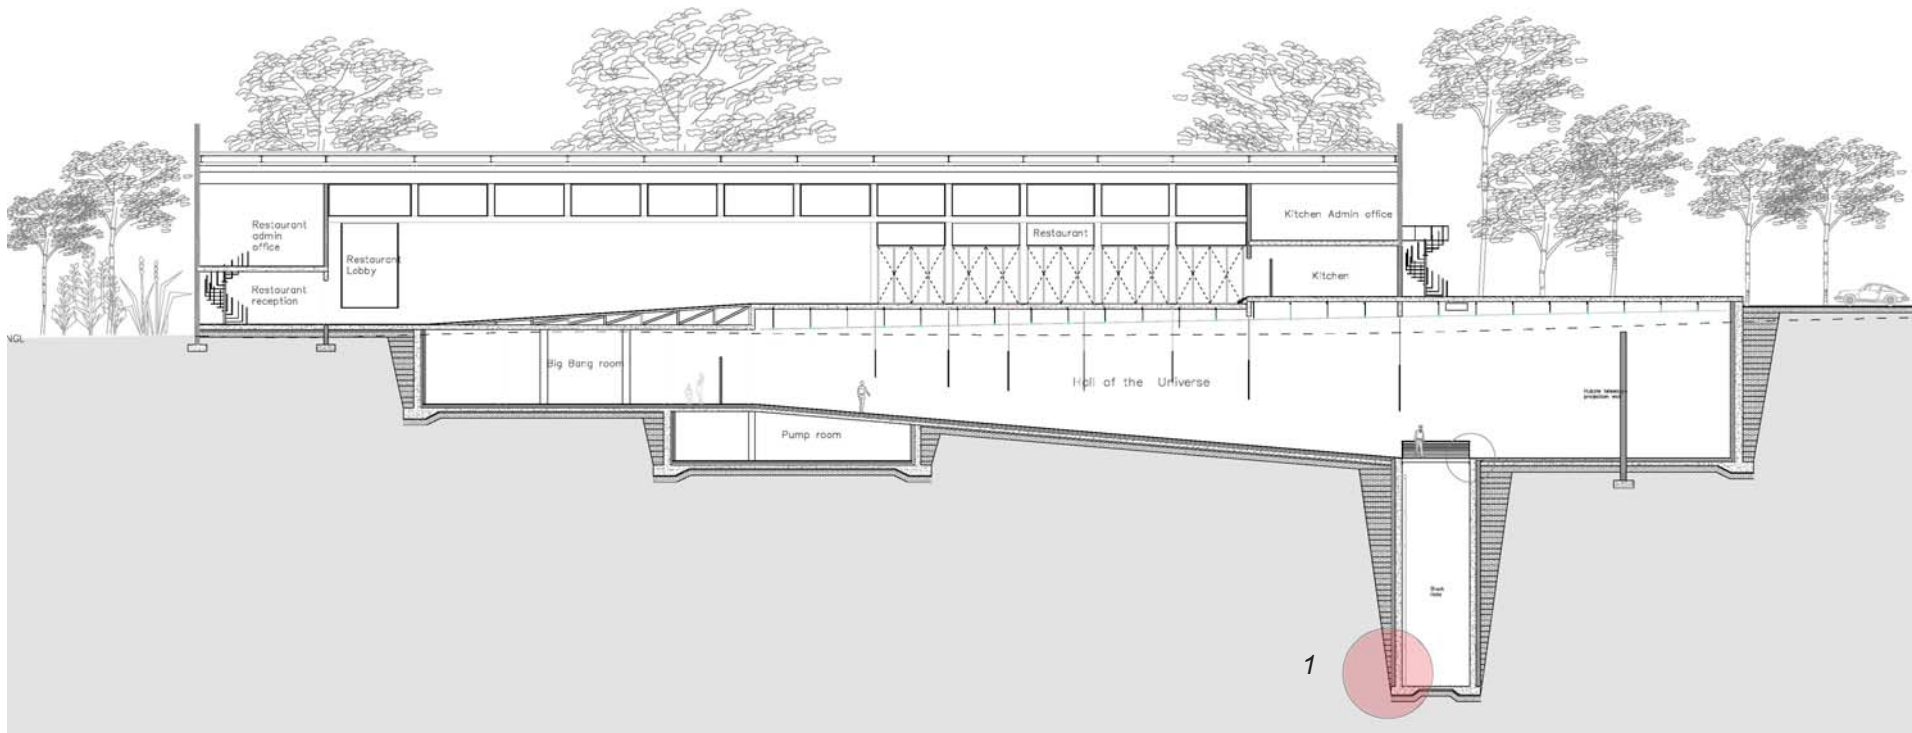

Plan Ground Floor

Astronomical Centre at the National Zoological Gardens
Boom Street, Inner City of Tshwane

Plan First Floor

*Astronomical Centre at the National Zoological Gardens
Boom Street, Inner City of Tshwane*

Plan Basement 1

*Astronomical Centre at the National Zoological Gardens
Boom Street, Inner City of Tshwane*

Plan Basement 2

*Astronomical Centre at the National Zoological Gardens
Boom Street, Inner City of Tshwane*