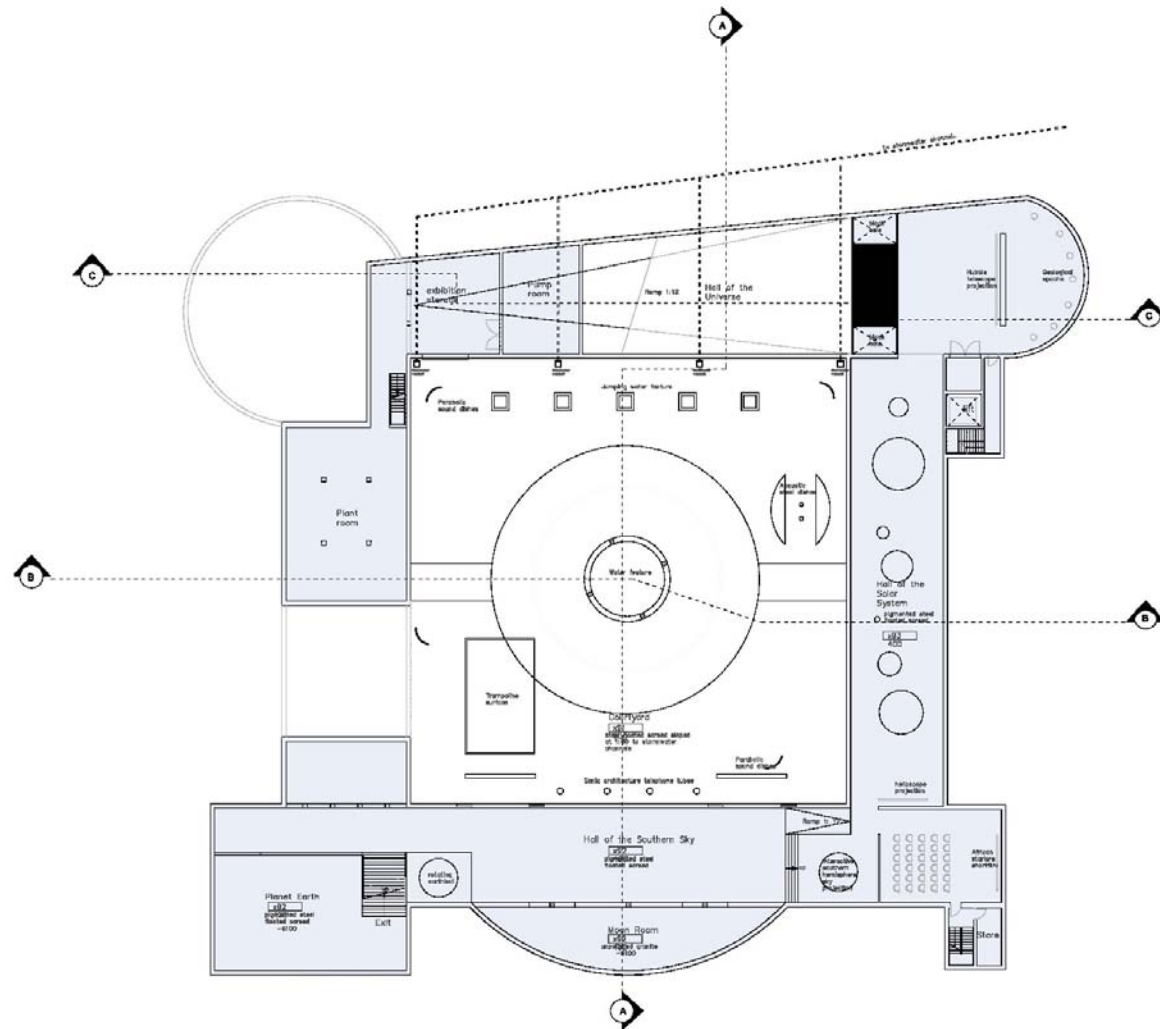

Plan Ground Floor

Astronomical Centre at the National Zoological Gardens
Boom Street, Inner City of Tshwane

Plan First Floor

*Astronomical Centre at the National Zoological Gardens
Boom Street, Inner City of Tshwane*

Plan Basement 1

*Astronomical Centre at the National Zoological Gardens
Boom Street, Inner City of Tshwane*

Plan Basement 2

*Astronomical Centre at the National Zoological Gardens
Boom Street, Inner City of Tshwane*