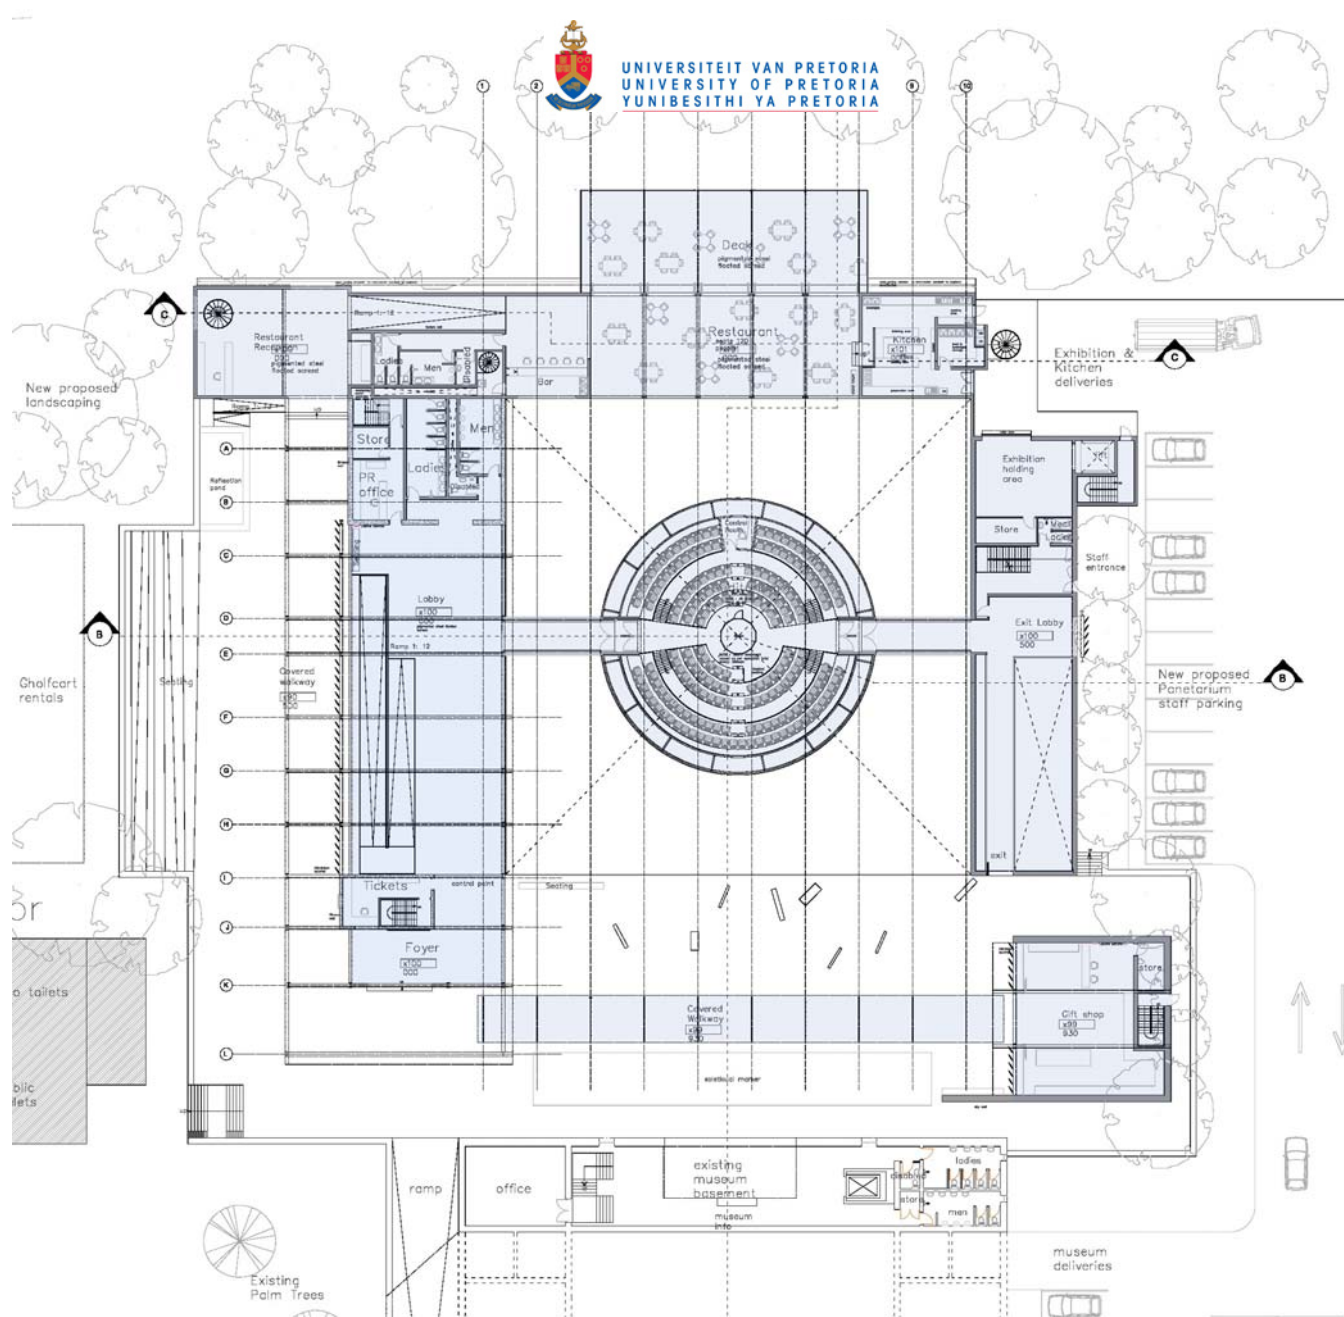

Drawings

*Astronomical Centre at the National Zoological Gardens
 Boom Street, Inner City of Tshwane*

Site Plan

*Astronomical Centre at the National Zoological Gardens
 Boom Street, Inner City of Tshwane*

Plan Ground Floor

Astronomical Centre at the National Zoological Gardens
Boom Street, Inner City of Tshwane

Plan First Floor

*Astronomical Centre at the National Zoological Gardens
Boom Street, Inner City of Tshwane*

Plan Basement 1

*Astronomical Centre at the National Zoological Gardens
Boom Street, Inner City of Tshwane*

Plan Basement 2

*Astronomical Centre at the National Zoological Gardens
Boom Street, Inner City of Tshwane*