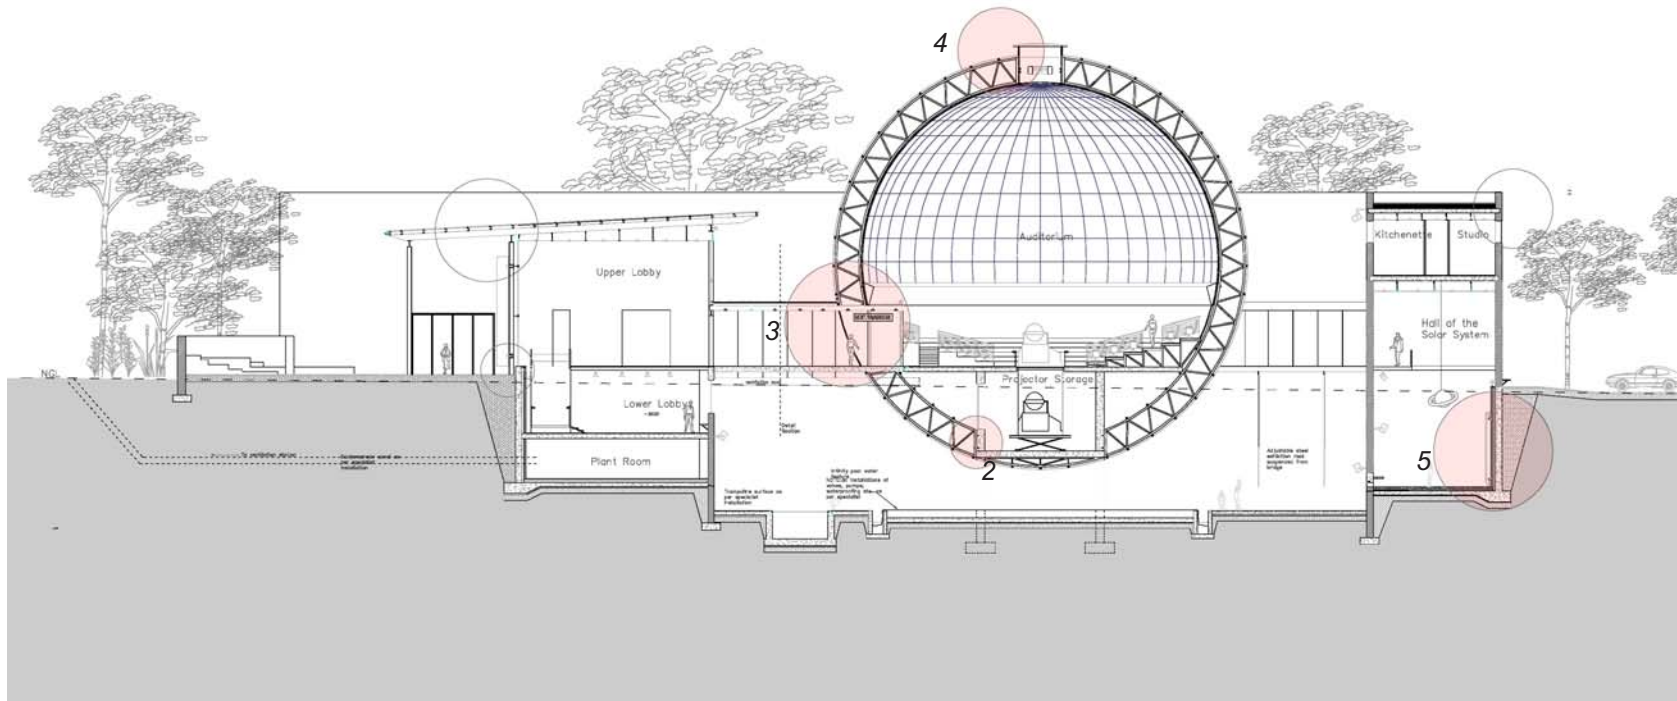

Plan Ground Floor

Astronomical Centre at the National Zoological Gardens
Boom Street, Inner City of Tshwane

Plan First Floor

*Astronomical Centre at the National Zoological Gardens
Boom Street, Inner City of Tshwane*

Plan Basement 1

*Astronomical Centre at the National Zoological Gardens
Boom Street, Inner City of Tshwane*

Plan Basement 2

*Astronomical Centre at the National Zoological Gardens
Boom Street, Inner City of Tshwane*

Section B-B

*Astronomical Centre at the National Zoological Gardens
Boom Street, Inner City of Tshwane*

Section C-C

*Astronomical Centre at the National Zoological Gardens
Boom Street, Inner City of Tshwane*

Elevation North, Elevation West

*Astronomical Centre at the National Zoological Gardens
Boom Street, Inner City of Tshwane*

Section A-A

Detail 4

Detail 3

Detail 8

Astronomical Centre at the National Zoological Gardens
Boom Street, Inner City of Tshwane