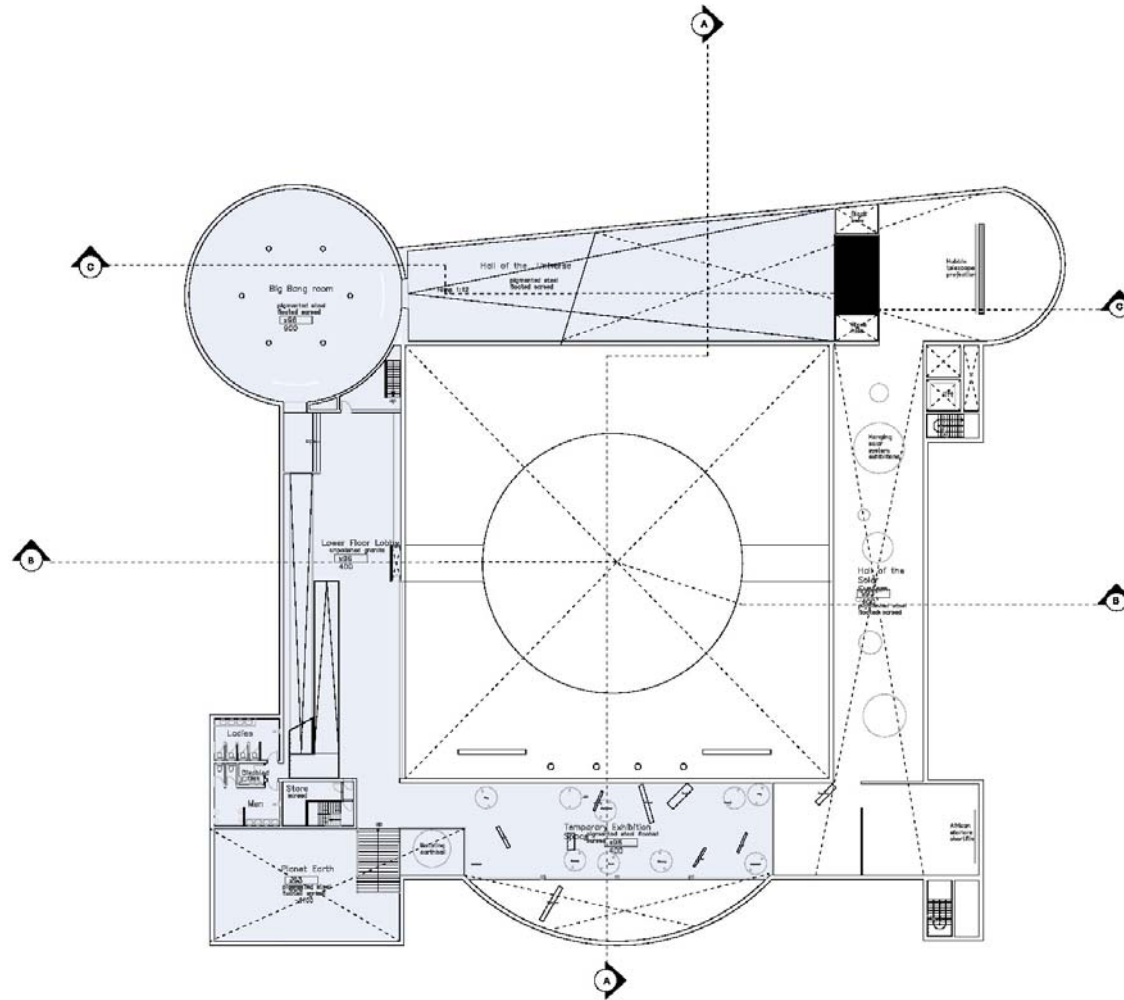

Plan Ground Floor

Astronomical Centre at the National Zoological Gardens
Boom Street, Inner City of Tshwane

Plan First Floor

*Astronomical Centre at the National Zoological Gardens
Boom Street, Inner City of Tshwane*