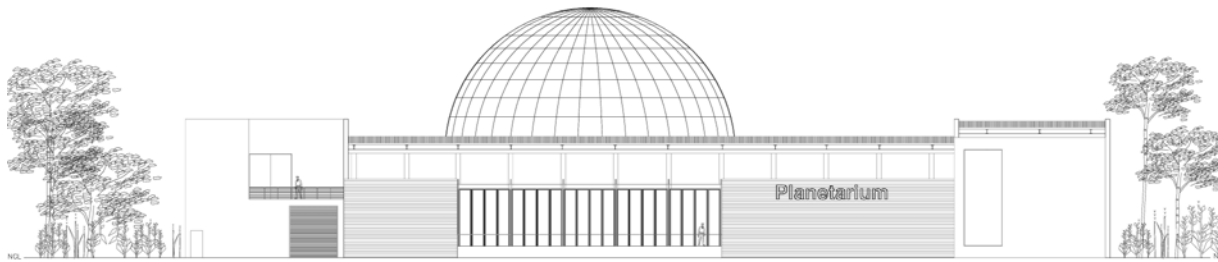

*Astronomical Centre at the National Zoological Gardens
Boom Street, Inner City of Tshwane*

Elevation North, Elevation West