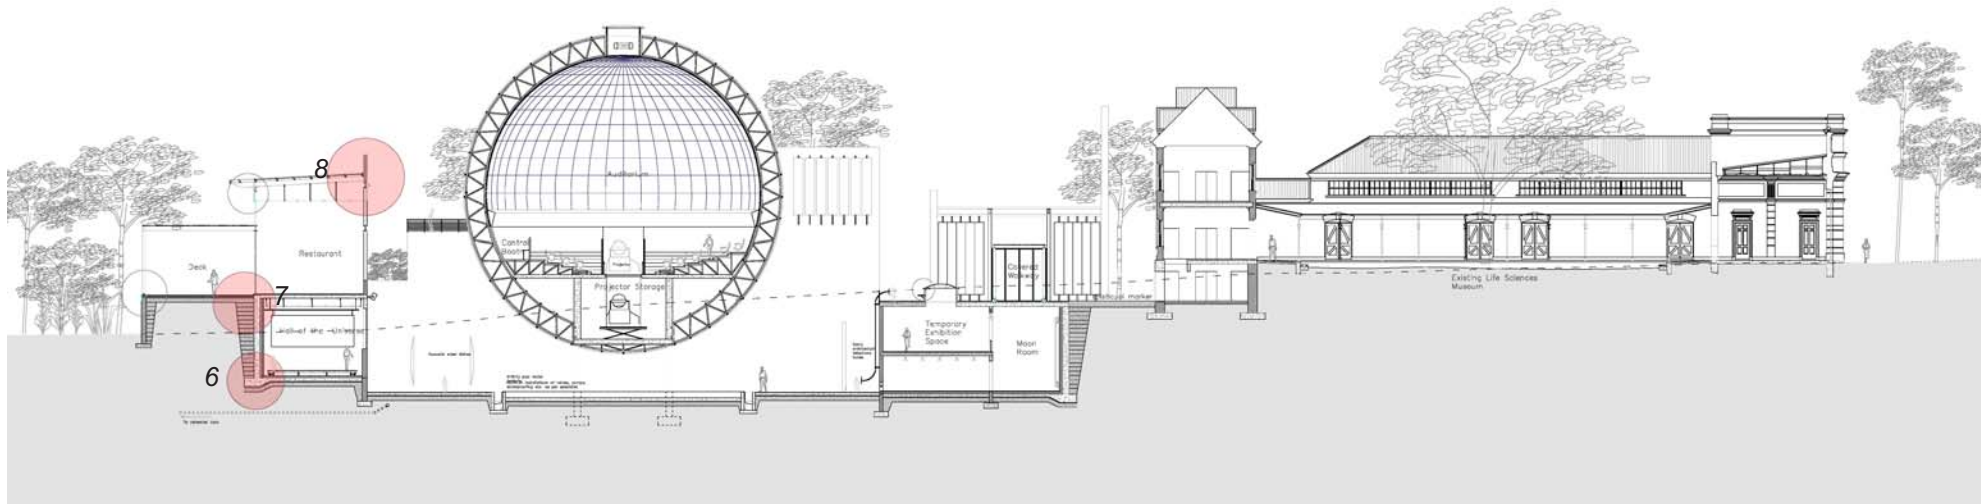

Section B-B

*Astronomical Centre at the National Zoological Gardens
Boom Street, Inner City of Tshwane*

Section C-C

*Astronomical Centre at the National Zoological Gardens
Boom Street, Inner City of Tshwane*

Elevation North, Elevation West

*Astronomical Centre at the National Zoological Gardens
Boom Street, Inner City of Tshwane*

Section A-A

Detail 4

Detail 3

Detail 8

Astronomical Centre at the National Zoological Gardens
Boom Street, Inner City of Tshwane