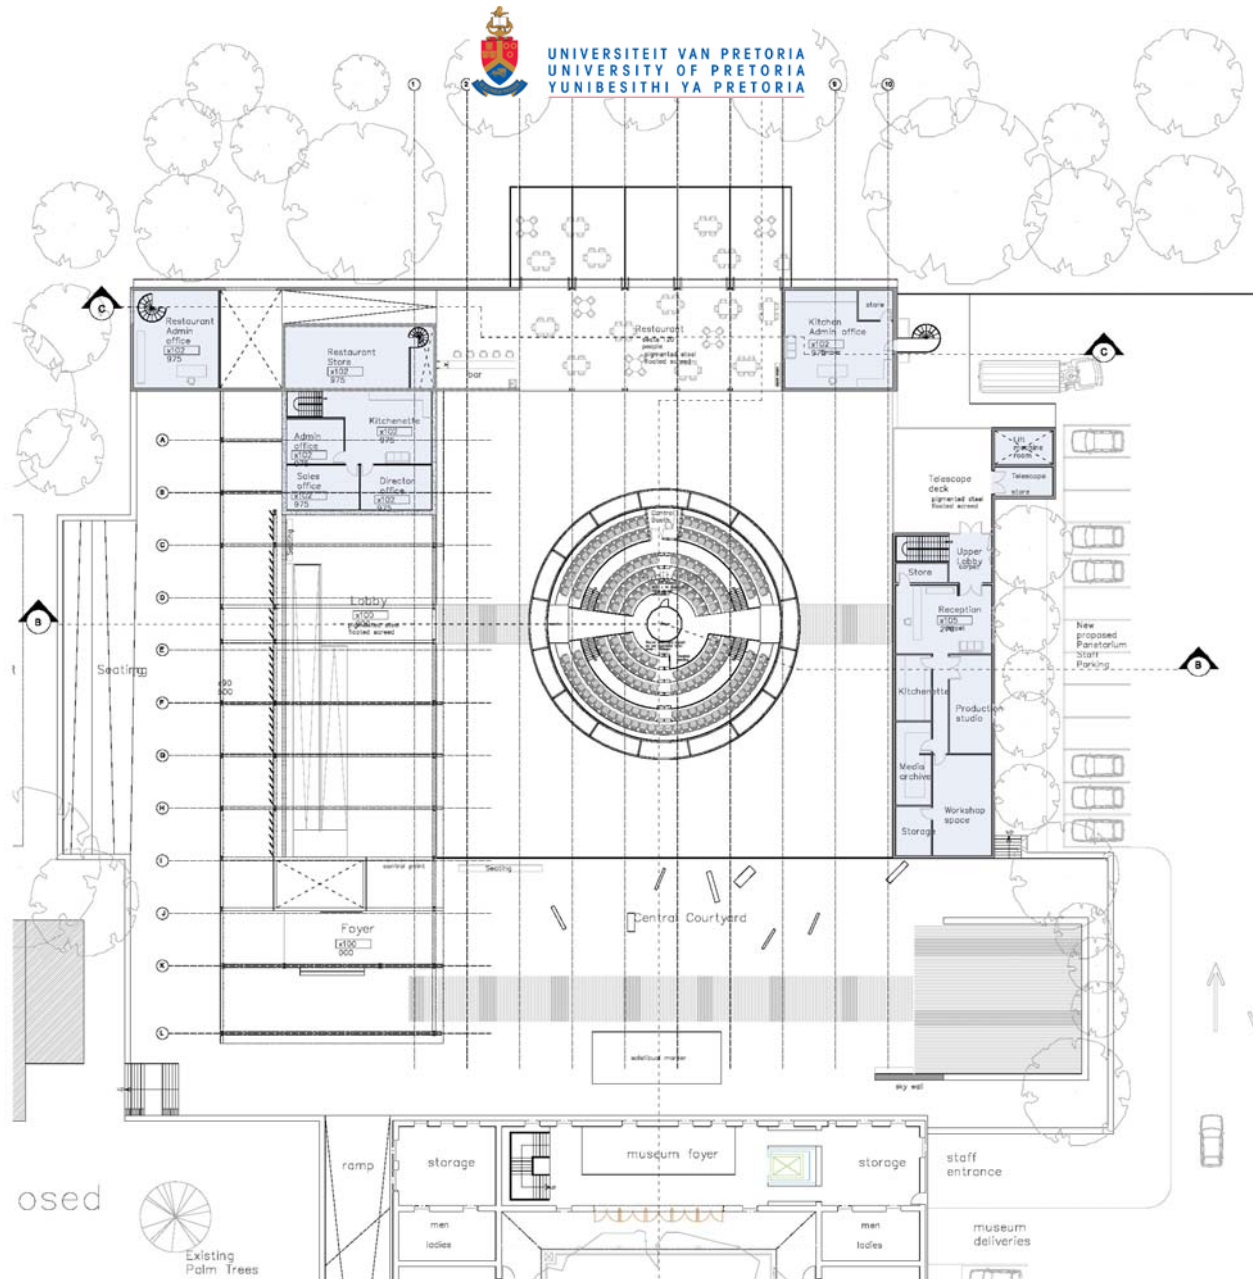

Drawings

*Astronomical Centre at the National Zoological Gardens
 Boom Street, Inner City of Tshwane*

Site Plan

*Astronomical Centre at the National Zoological Gardens
 Boom Street, Inner City of Tshwane*

Plan Ground Floor

Astronomical Centre at the National Zoological Gardens
Boom Street, Inner City of Tshwane

Plan First Floor

*Astronomical Centre at the National Zoological Gardens
Boom Street, Inner City of Tshwane*

Plan Basement 1

*Astronomical Centre at the National Zoological Gardens
Boom Street, Inner City of Tshwane*

Plan Basement 2

*Astronomical Centre at the National Zoological Gardens
Boom Street, Inner City of Tshwane*