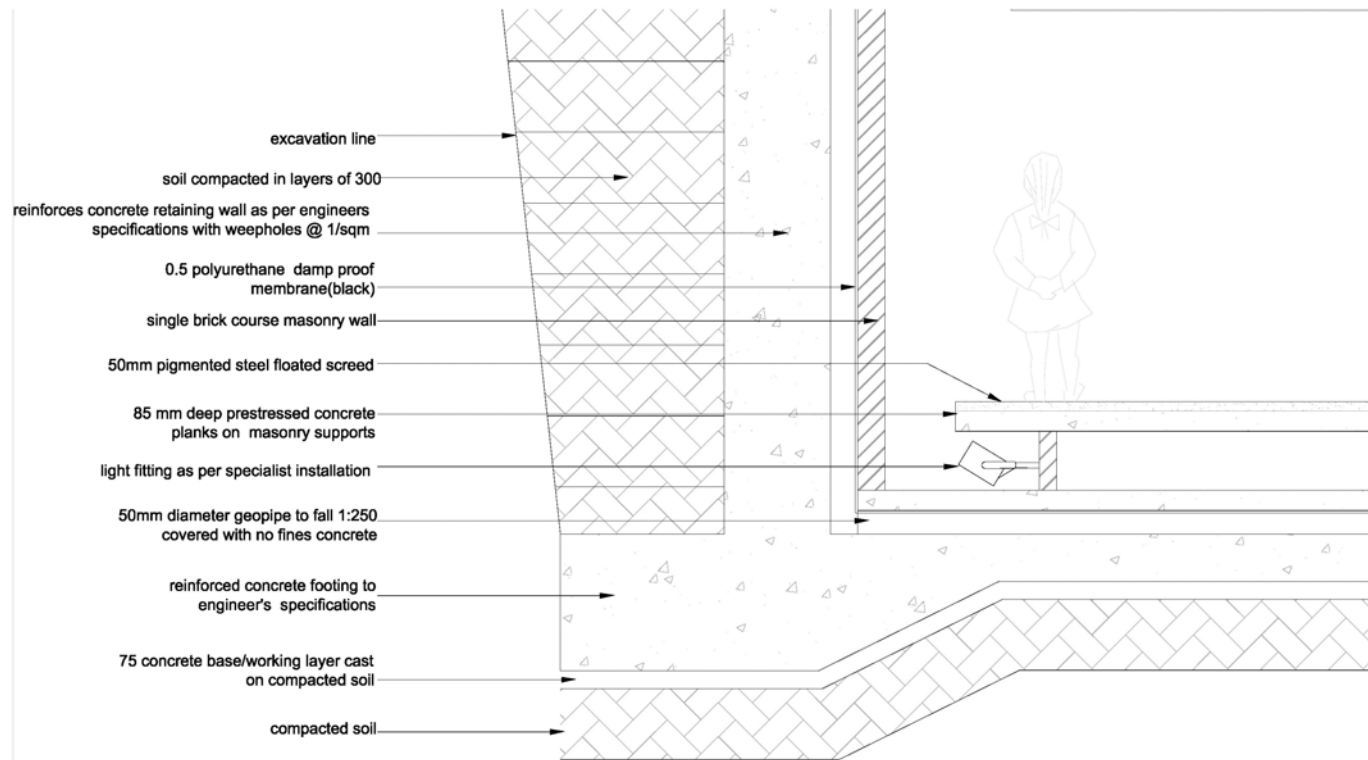

Detail 6

*Astronomical Centre at the National Zoological Gardens
Boom Street, Inner City of Tshwane*

Details