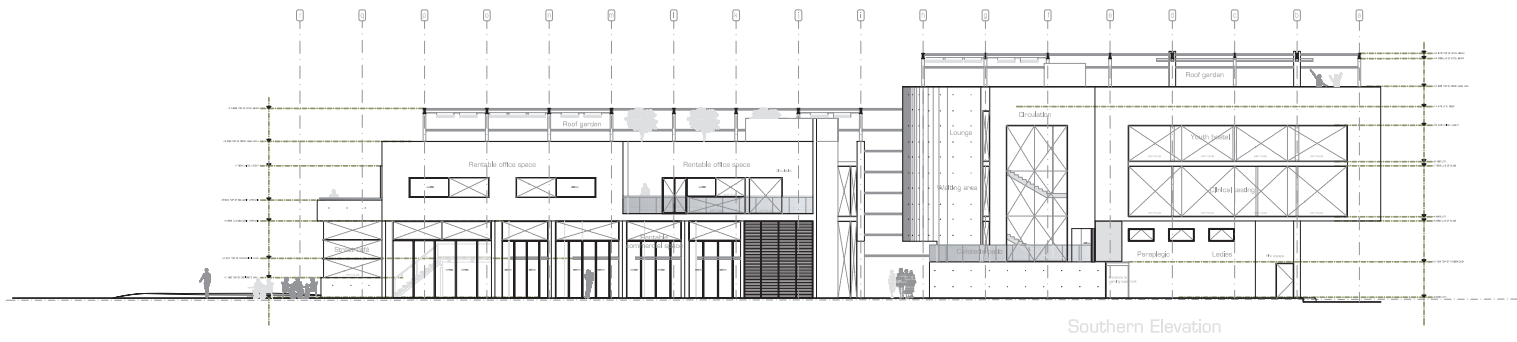

Transpace: an architectural intervention for people in transition

Section C-C

(5.152)

Isabel Meiring 22008943
 DIT 801 Design Investigation Treatise: Technical Inquiry

Transpace: an architectural intervention for people in transition

Section D-D

[5.153]

Beutel Meiring 22008943
 DIT B01 Design Investigation Treatise: Technical Inquiry
 Transpace: an architectural intervention for people in transition

Section F-F

(5.154)

Southern Elevation

Northern Elevation

Isabel Meiring 22008943
 DIT 801 Design Investigation Treatise: Technical Inquiry

Transpace: an architectural intervention for people in transition

Sectional Elevations

[5.155]