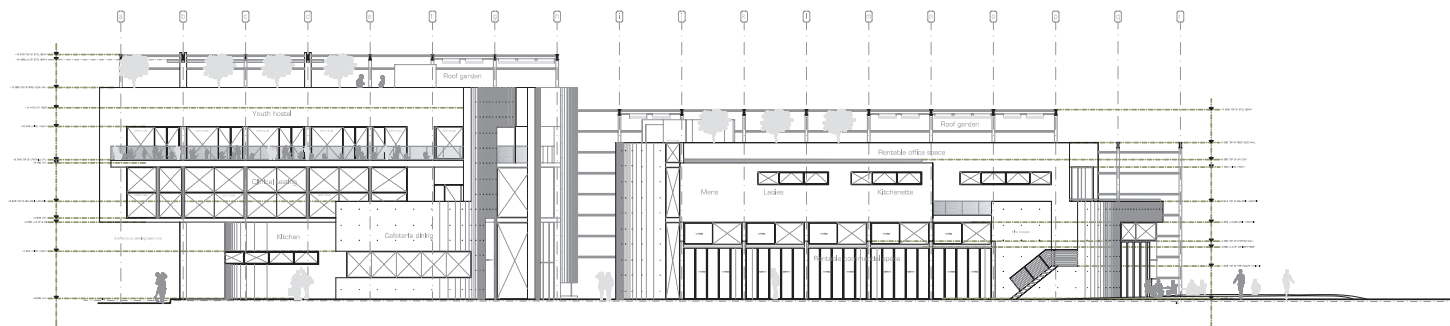

Transpace: an architectural intervention for people in transition

Section C-C

(5.152)

Isabel Meiring 22008943
 DIT 801 Design Investigation Treatise: Technical Inquiry

Transpace: an architectural intervention for people in transition

Section D-D

[5.153]

Beutel Meiring 22008943
 DIT B01 Design Investigation Treatise: Technical Inquiry
 Transpace: an architectural intervention for people in transition

Section F-F

(5.154)

Southern Elevation

Northern Elevation

Isabel Meiring 22008943
 DIT 801 Design Investigation Treatise: Technical Inquiry

Transpace: an architectural intervention for people in transition

Sectional Elevations

[5.155]