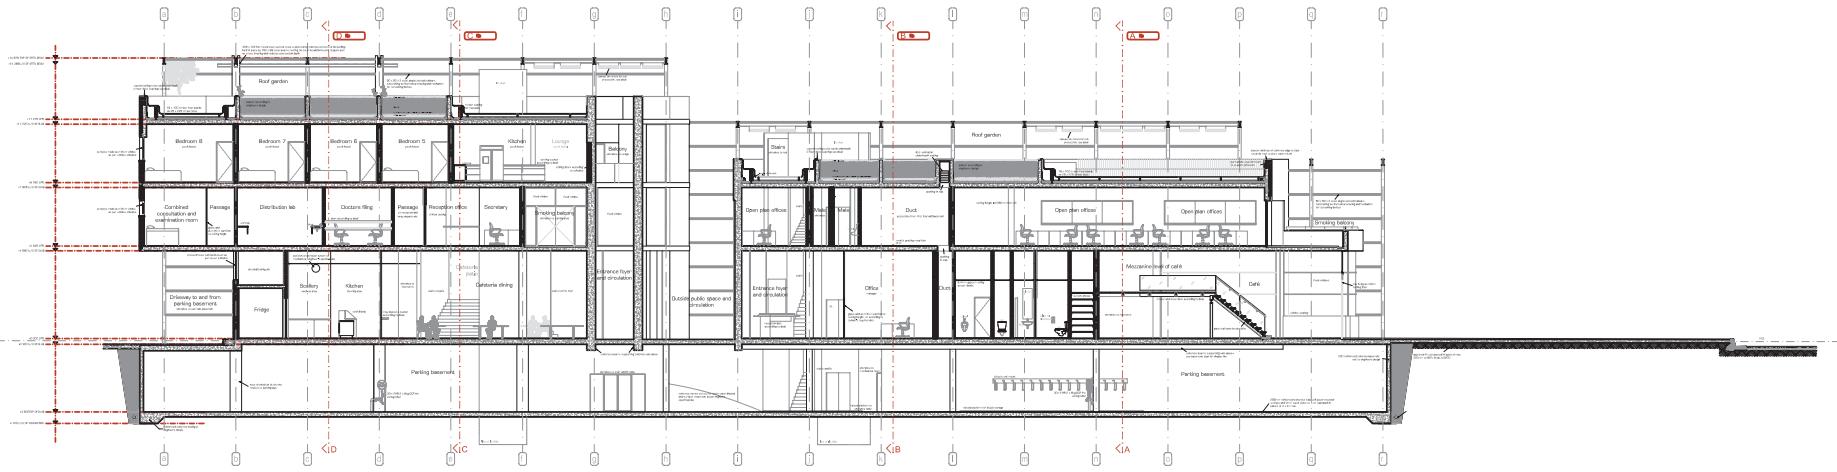

Isabel Meiring 22008943
 DIT 801 Design Investigation Treatise: Technical Inquiry

Transpace: an architectural intervention for people in transition

Section B-B

(5.151)

Isabel Meiring 22008943
DIT B01 Design Investigation Treatise: Technical Inquiry

Transpace: an architectural intervention for people in transition

Section C-C

(5.152)

Isabel Meiring 22008943
 DIT 801 Design Investigation Treatise: Technical Inquiry

Transpace: an architectural intervention for people in transition

Section D-D

[5.153]

Beutel Meiring 22008943
 DIT B01 Design Investigation Treatise: Technical Inquiry
 Transpace: an architectural intervention for people in transition

Section F-F

(5.154)

Southern Elevation

Northern Elevation

Isabel Meiring 22008943
 DIT 801 Design Investigation Treatise: Technical Inquiry

Transpace: an architectural intervention for people in transition

Sectional Elevations

[5.155]