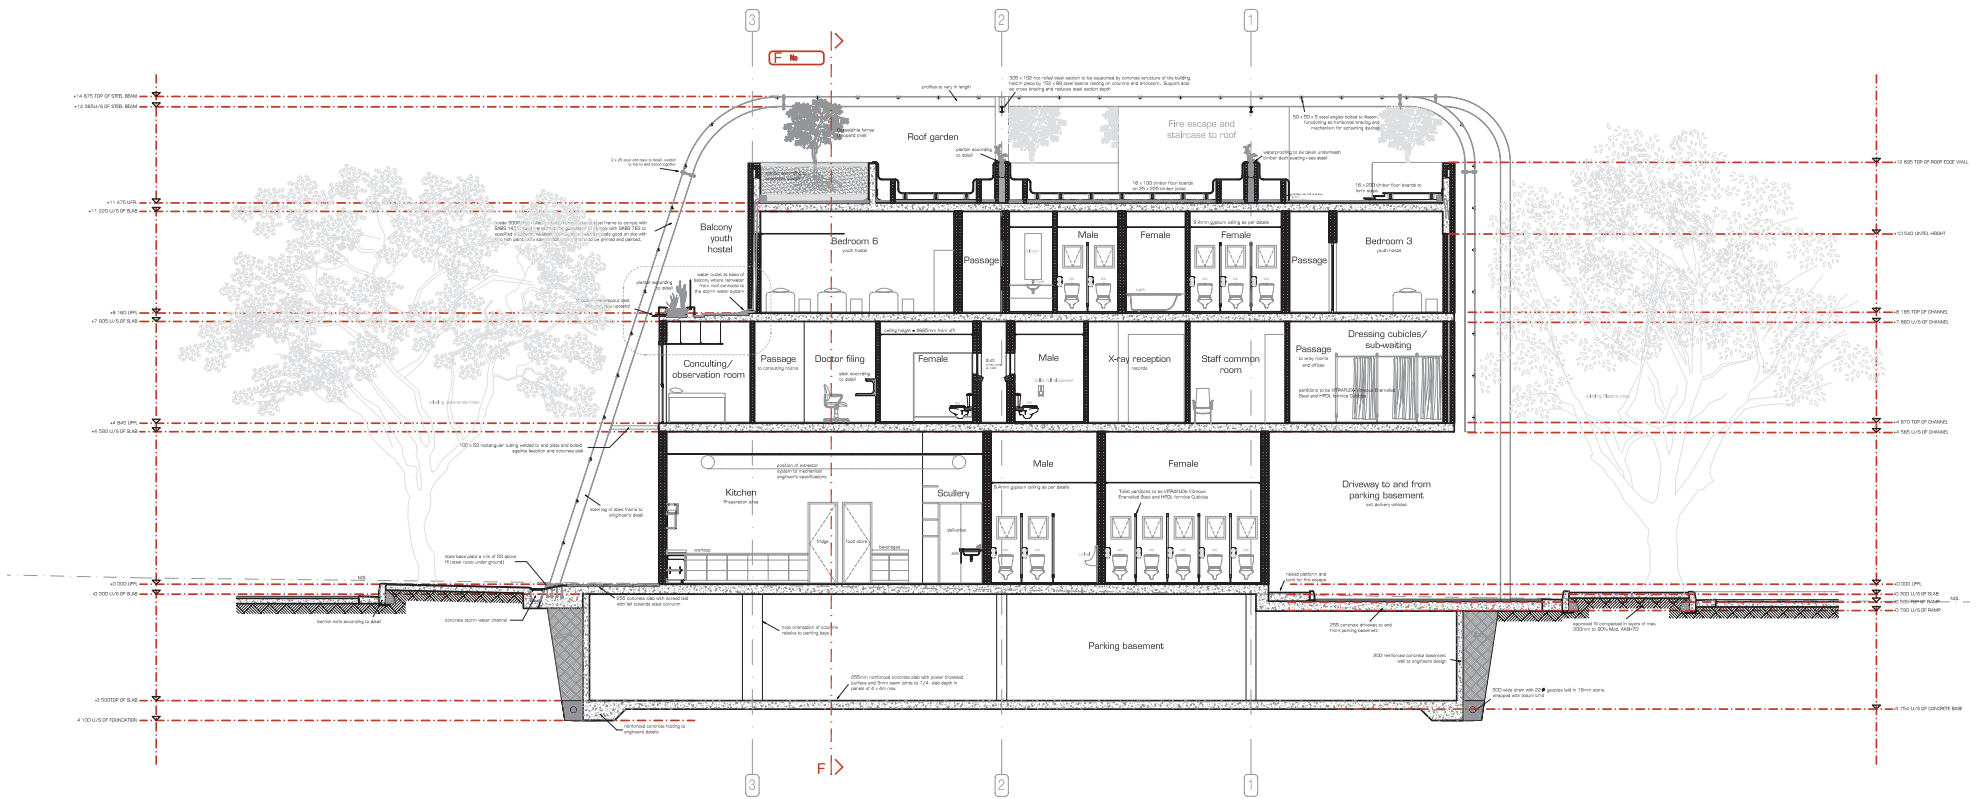

Isabel Meiring 22008943
 DIT 801 Design Investigation Treatise: Technical Inquiry

Transpace: an architectural intervention for people in transition

Section B-B

(5.151)

Isabel Meiring 22008943
DIT B01 Design Investigation Treatise: Technical Inquiry

Transpace: an architectural intervention for people in transition

Section C-C

(5.152)

Isabel Meiring 22008943
 DIT 801 Design Investigation Treatise: Technical Inquiry

Transpace: an architectural intervention for people in transition

Section D-D

[5.153]

Beutel Meiring 22008943
 DIT B01 Design Investigation Treatise: Technical Inquiry
 Transpace: an architectural intervention for people in transition

Section F-F

(5.154)

Southern Elevation

Northern Elevation

Isabel Meiring 22008943
 DIT 801 Design Investigation Treatise: Technical Inquiry

Transpace: an architectural intervention for people in transition

Sectional Elevations

[5.155]