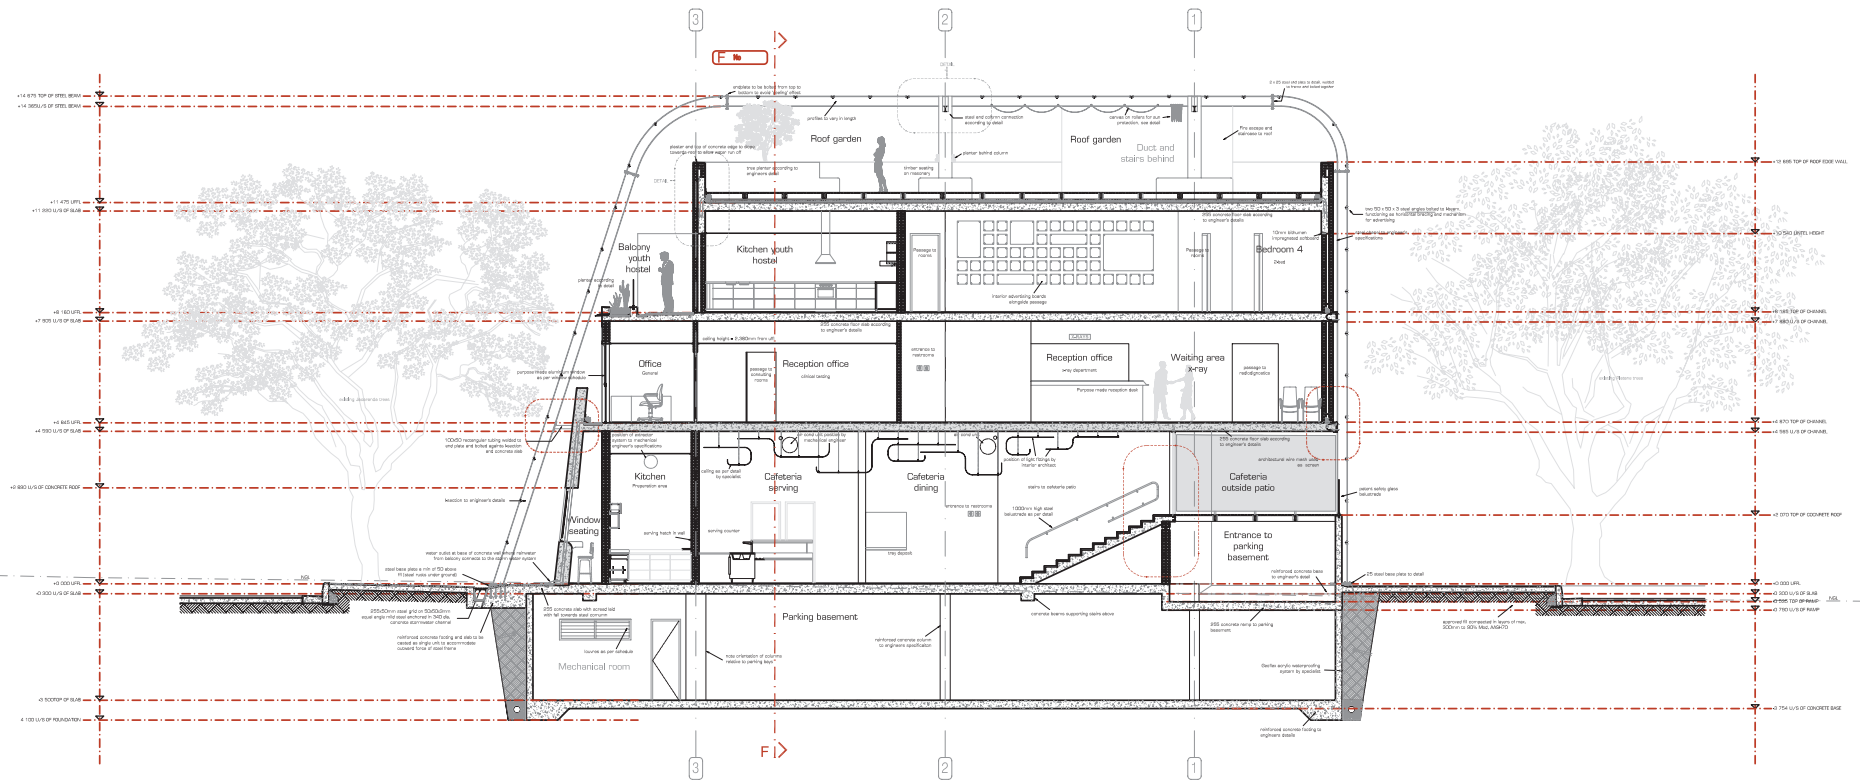

Isabel Meiring 22008943
 DIT 801 Design Investigation Treatise: Technical Inquiry

Transpace: an architectural intervention for people in transition

Section B-B

(5.151)

Isabel Meiring 22008943
DIT B01 Design Investigation Treatise: Technical Inquiry

Transpace: an architectural intervention for people in transition

Section C-C

(5.152)

Isabel Meiring 22008943
 DIT 801 Design Investigation Treatise: Technical Inquiry

Transpace: an architectural intervention for people in transition

Section D-D

[5.153]

Beutel Meiring 22008943
 DIT B01 Design Investigation Treatise: Technical Inquiry
 Transpace: an architectural intervention for people in transition

Section F-F

(5.154)

Southern Elevation

Northern Elevation

Isabel Meiring 22008943
 DIT 801 Design Investigation Treatise: Technical Inquiry

Transpace: an architectural intervention for people in transition

Sectional Elevations

[5.155]