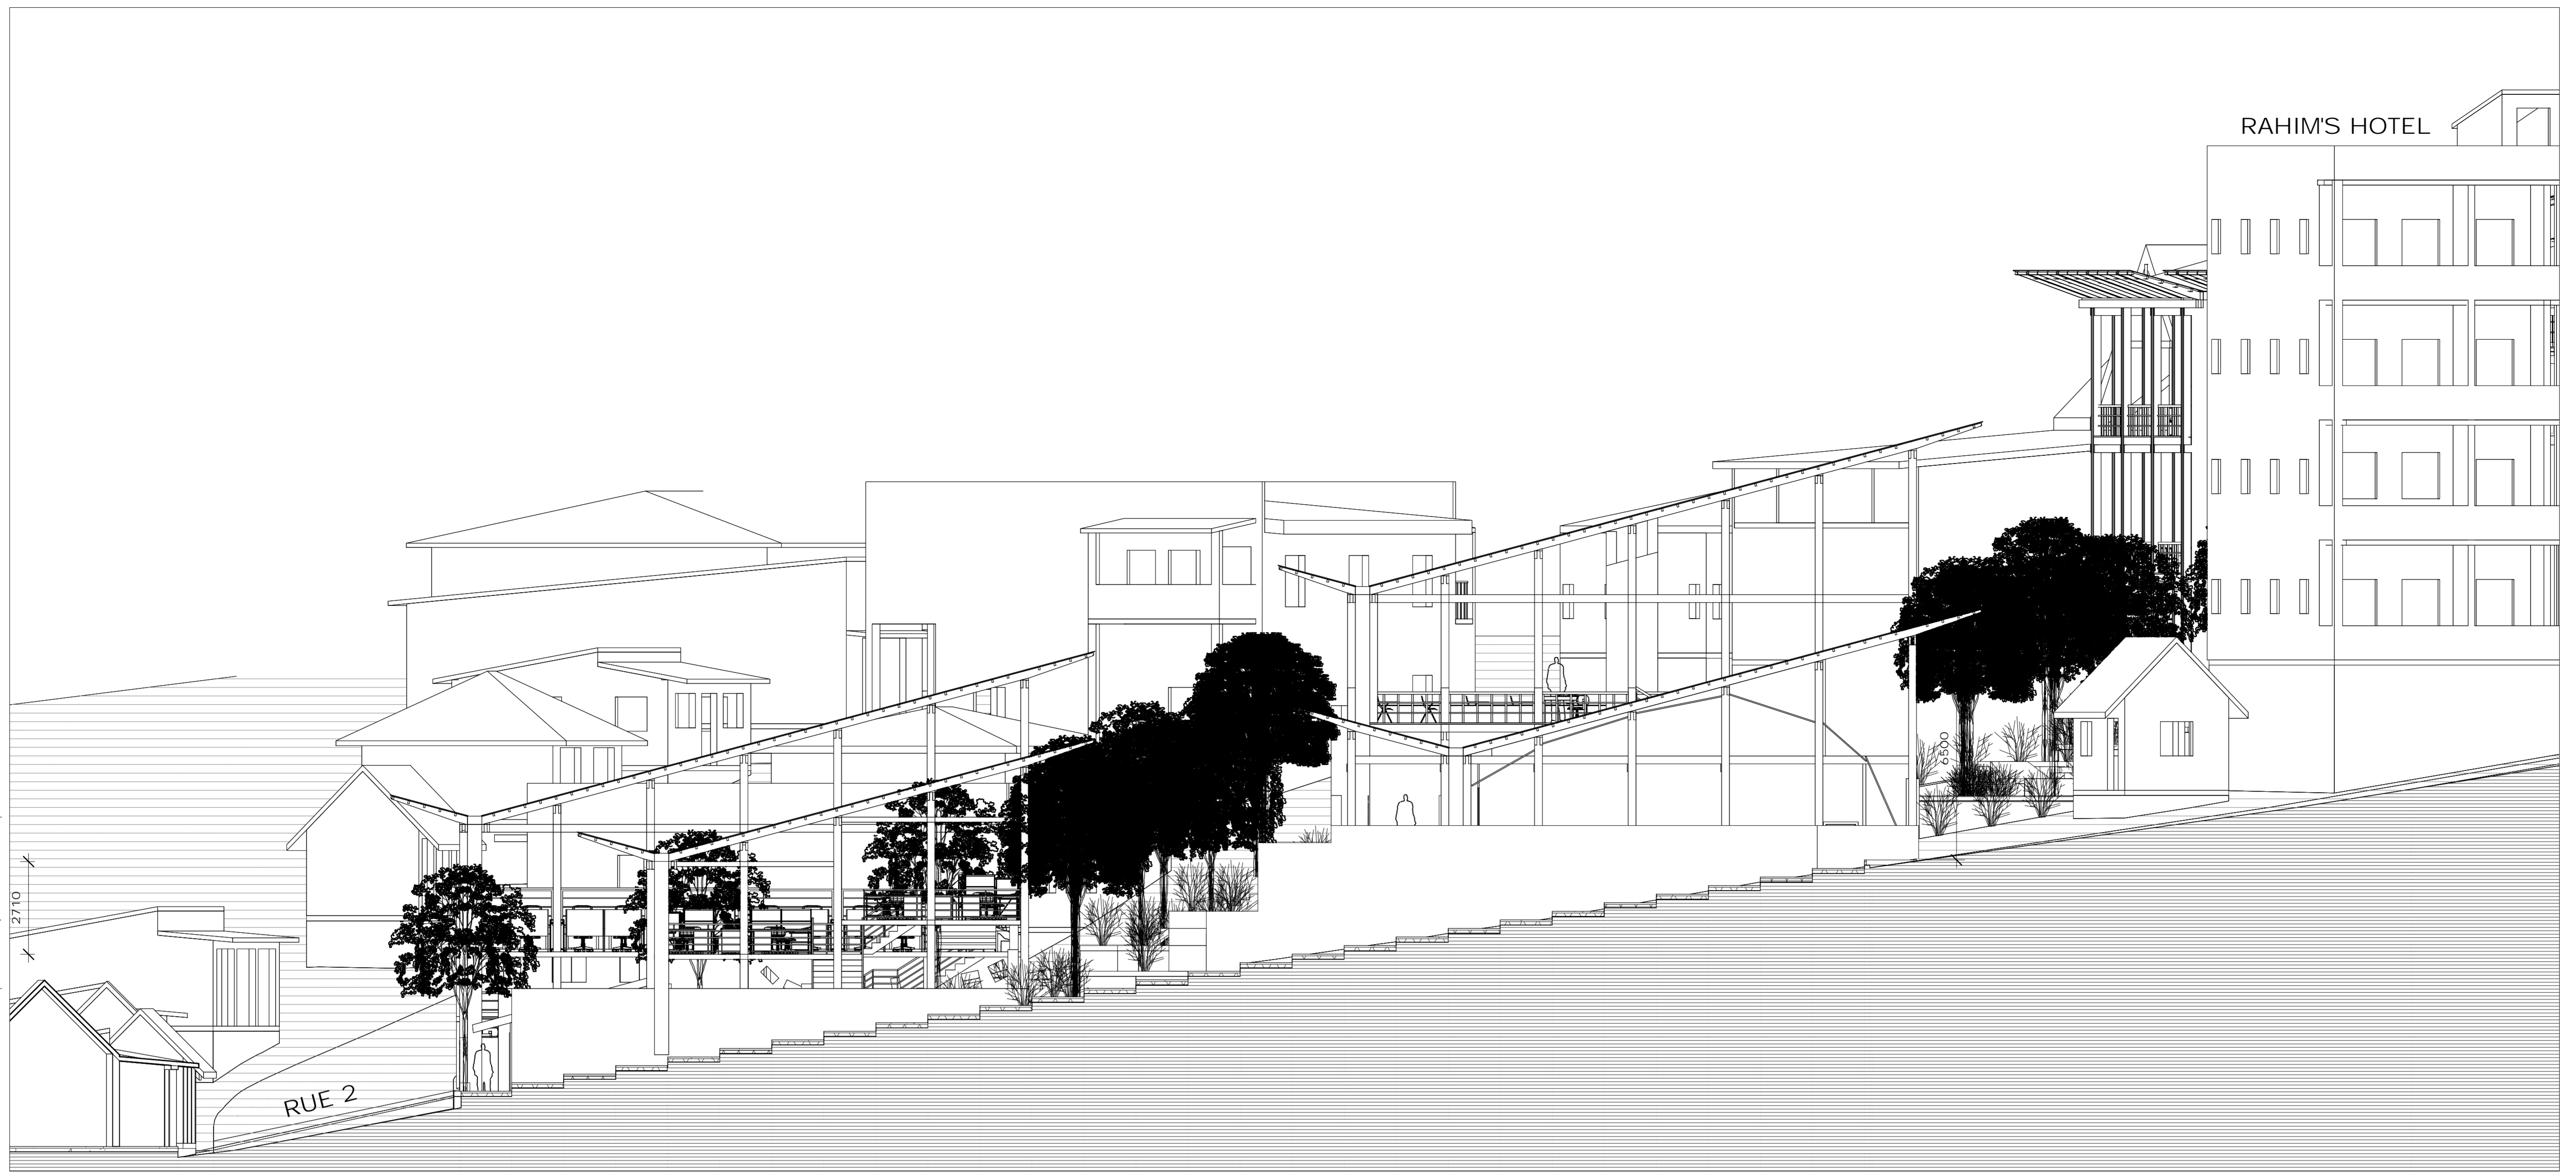

# 20. CULTURAL, REFERENCE & DESIGN CENTRES - 1.100 ELEVATIONS

H  
E  
L  
L  
V  
I  
L  
L  
E  
  
E  
M  
P  
O  
W  
E  
R  
M  
E  
N  
T  
  
C  
E  
N  
T  
R  
E

NORTH ELEVATION - 1:100 - 1/20/A0

SOUTH ELEVATION - 1:100 - 2/20/A0

PERSPECTIVE VIEW FROM THE BOULEVARD GENERAL DE GAULLE - 3/20/A0