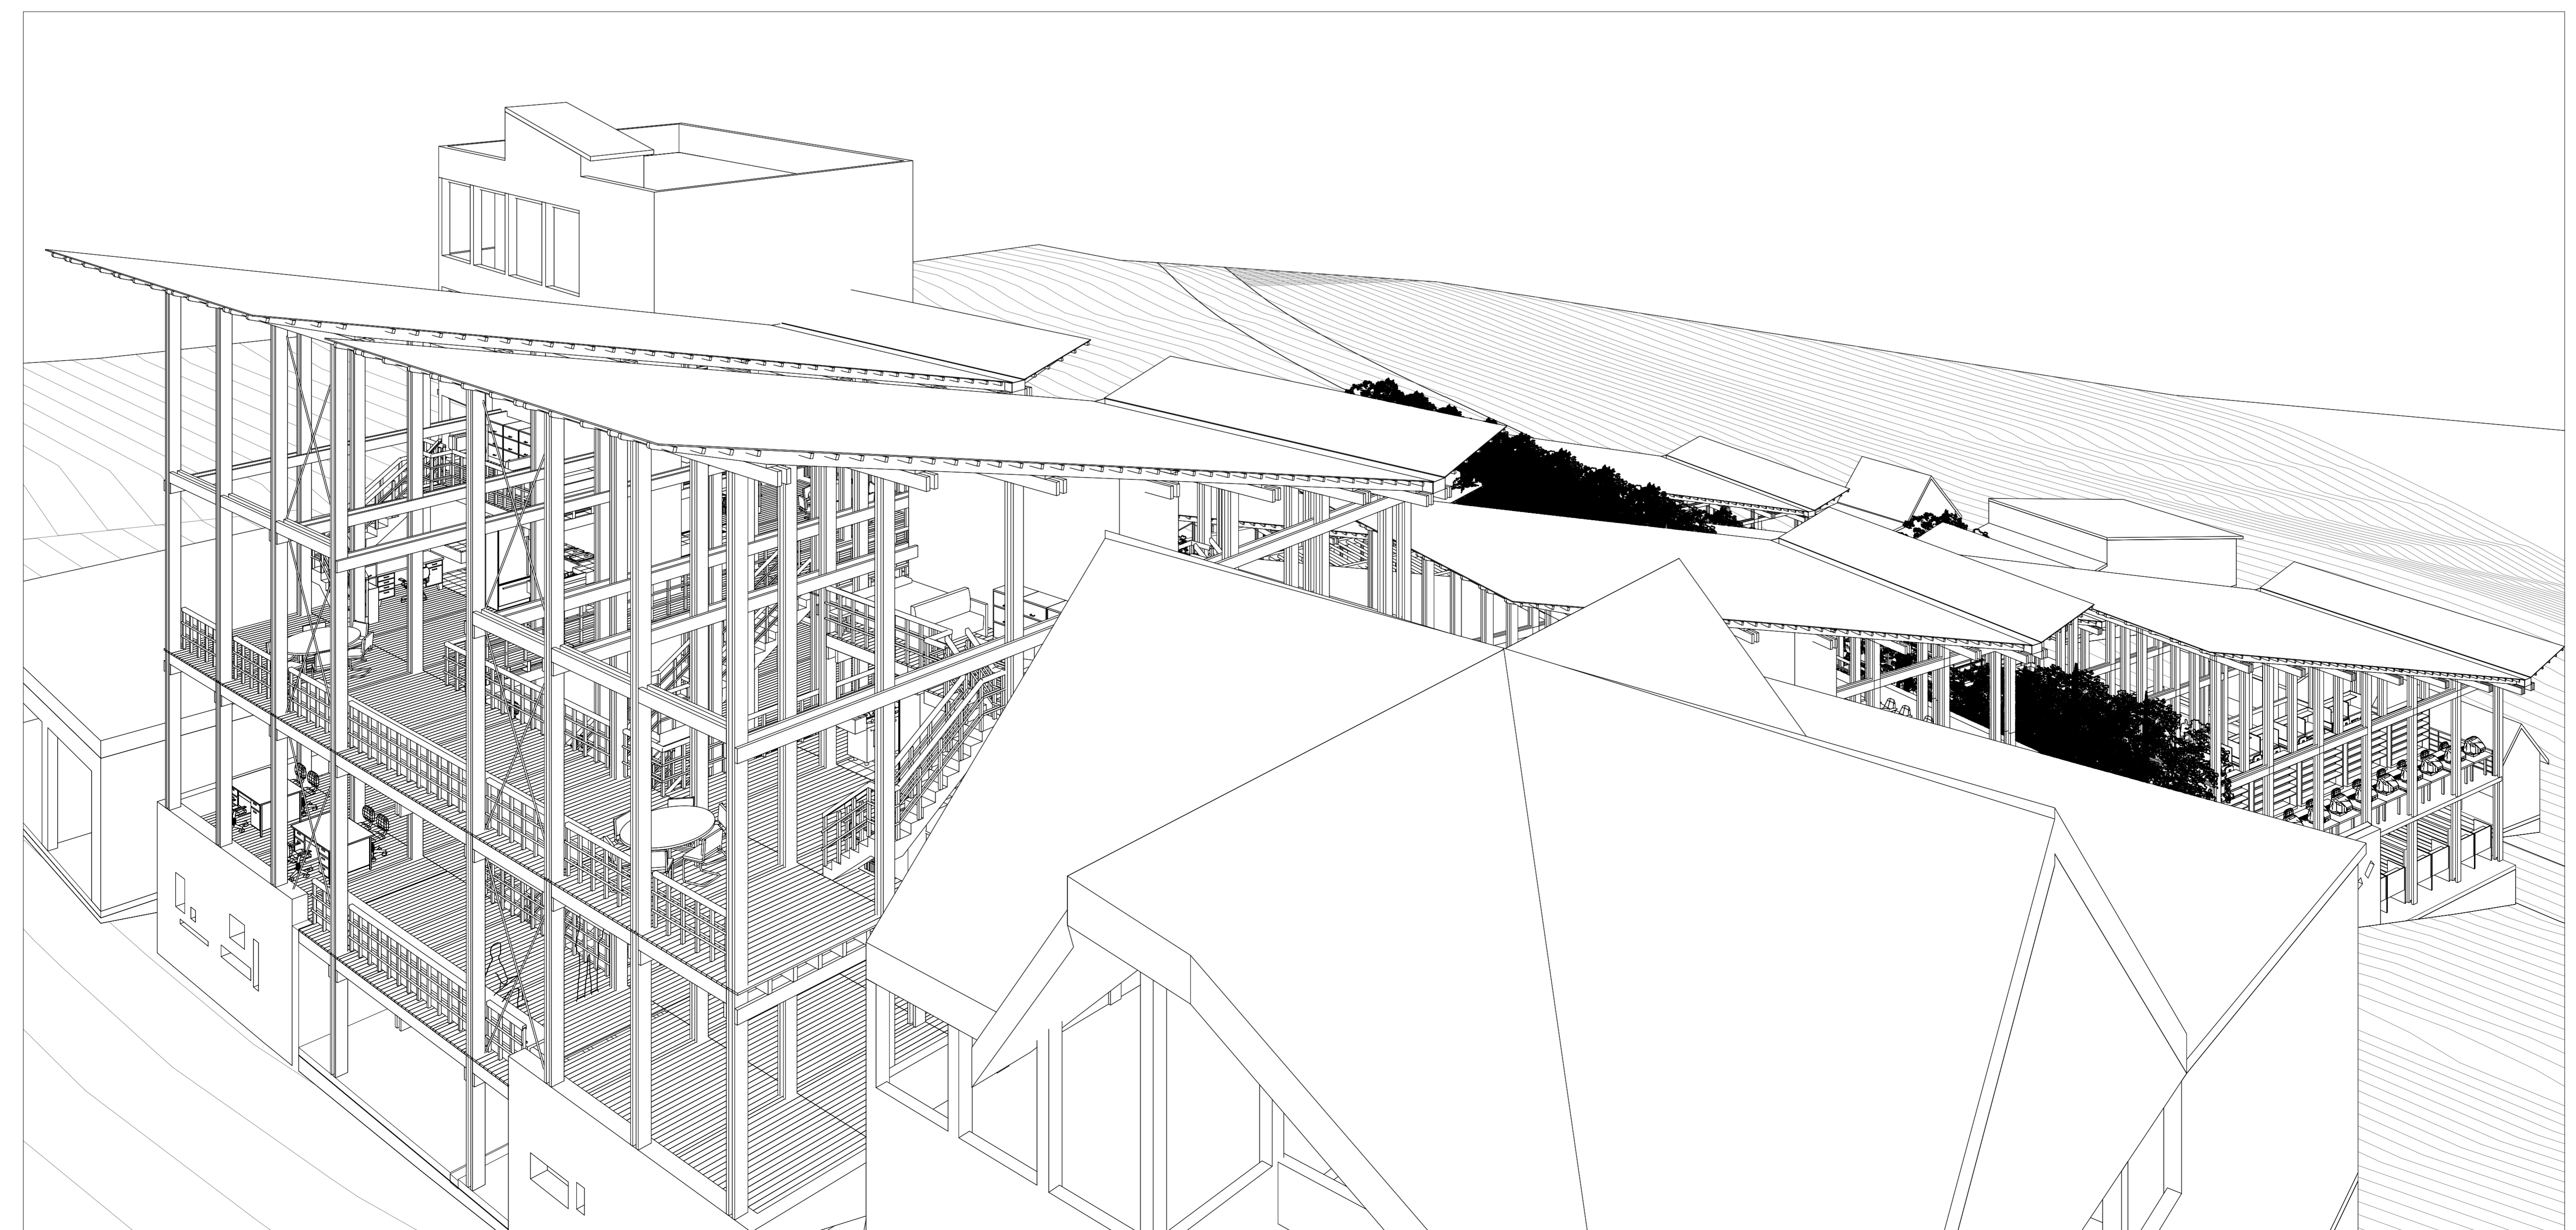

# 20. CULTURAL, REFERENCE & DESIGN CENTRES - 1.100 ELEVATIONS

H  
E  
L  
L  
V  
I  
L  
L  
E  
  
E  
M  
P  
O  
W  
E  
R  
M  
E  
N  
T  
  
C  
E  
N  
T  
R  
E

NORTH ELEVATION - 1:100 - 1/20/A0

SOUTH ELEVATION - 1:100 - 2/20/A0

PERSPECTIVE VIEW FROM THE BOULEVARD GENERAL DE GAULLE - 3/20/A0