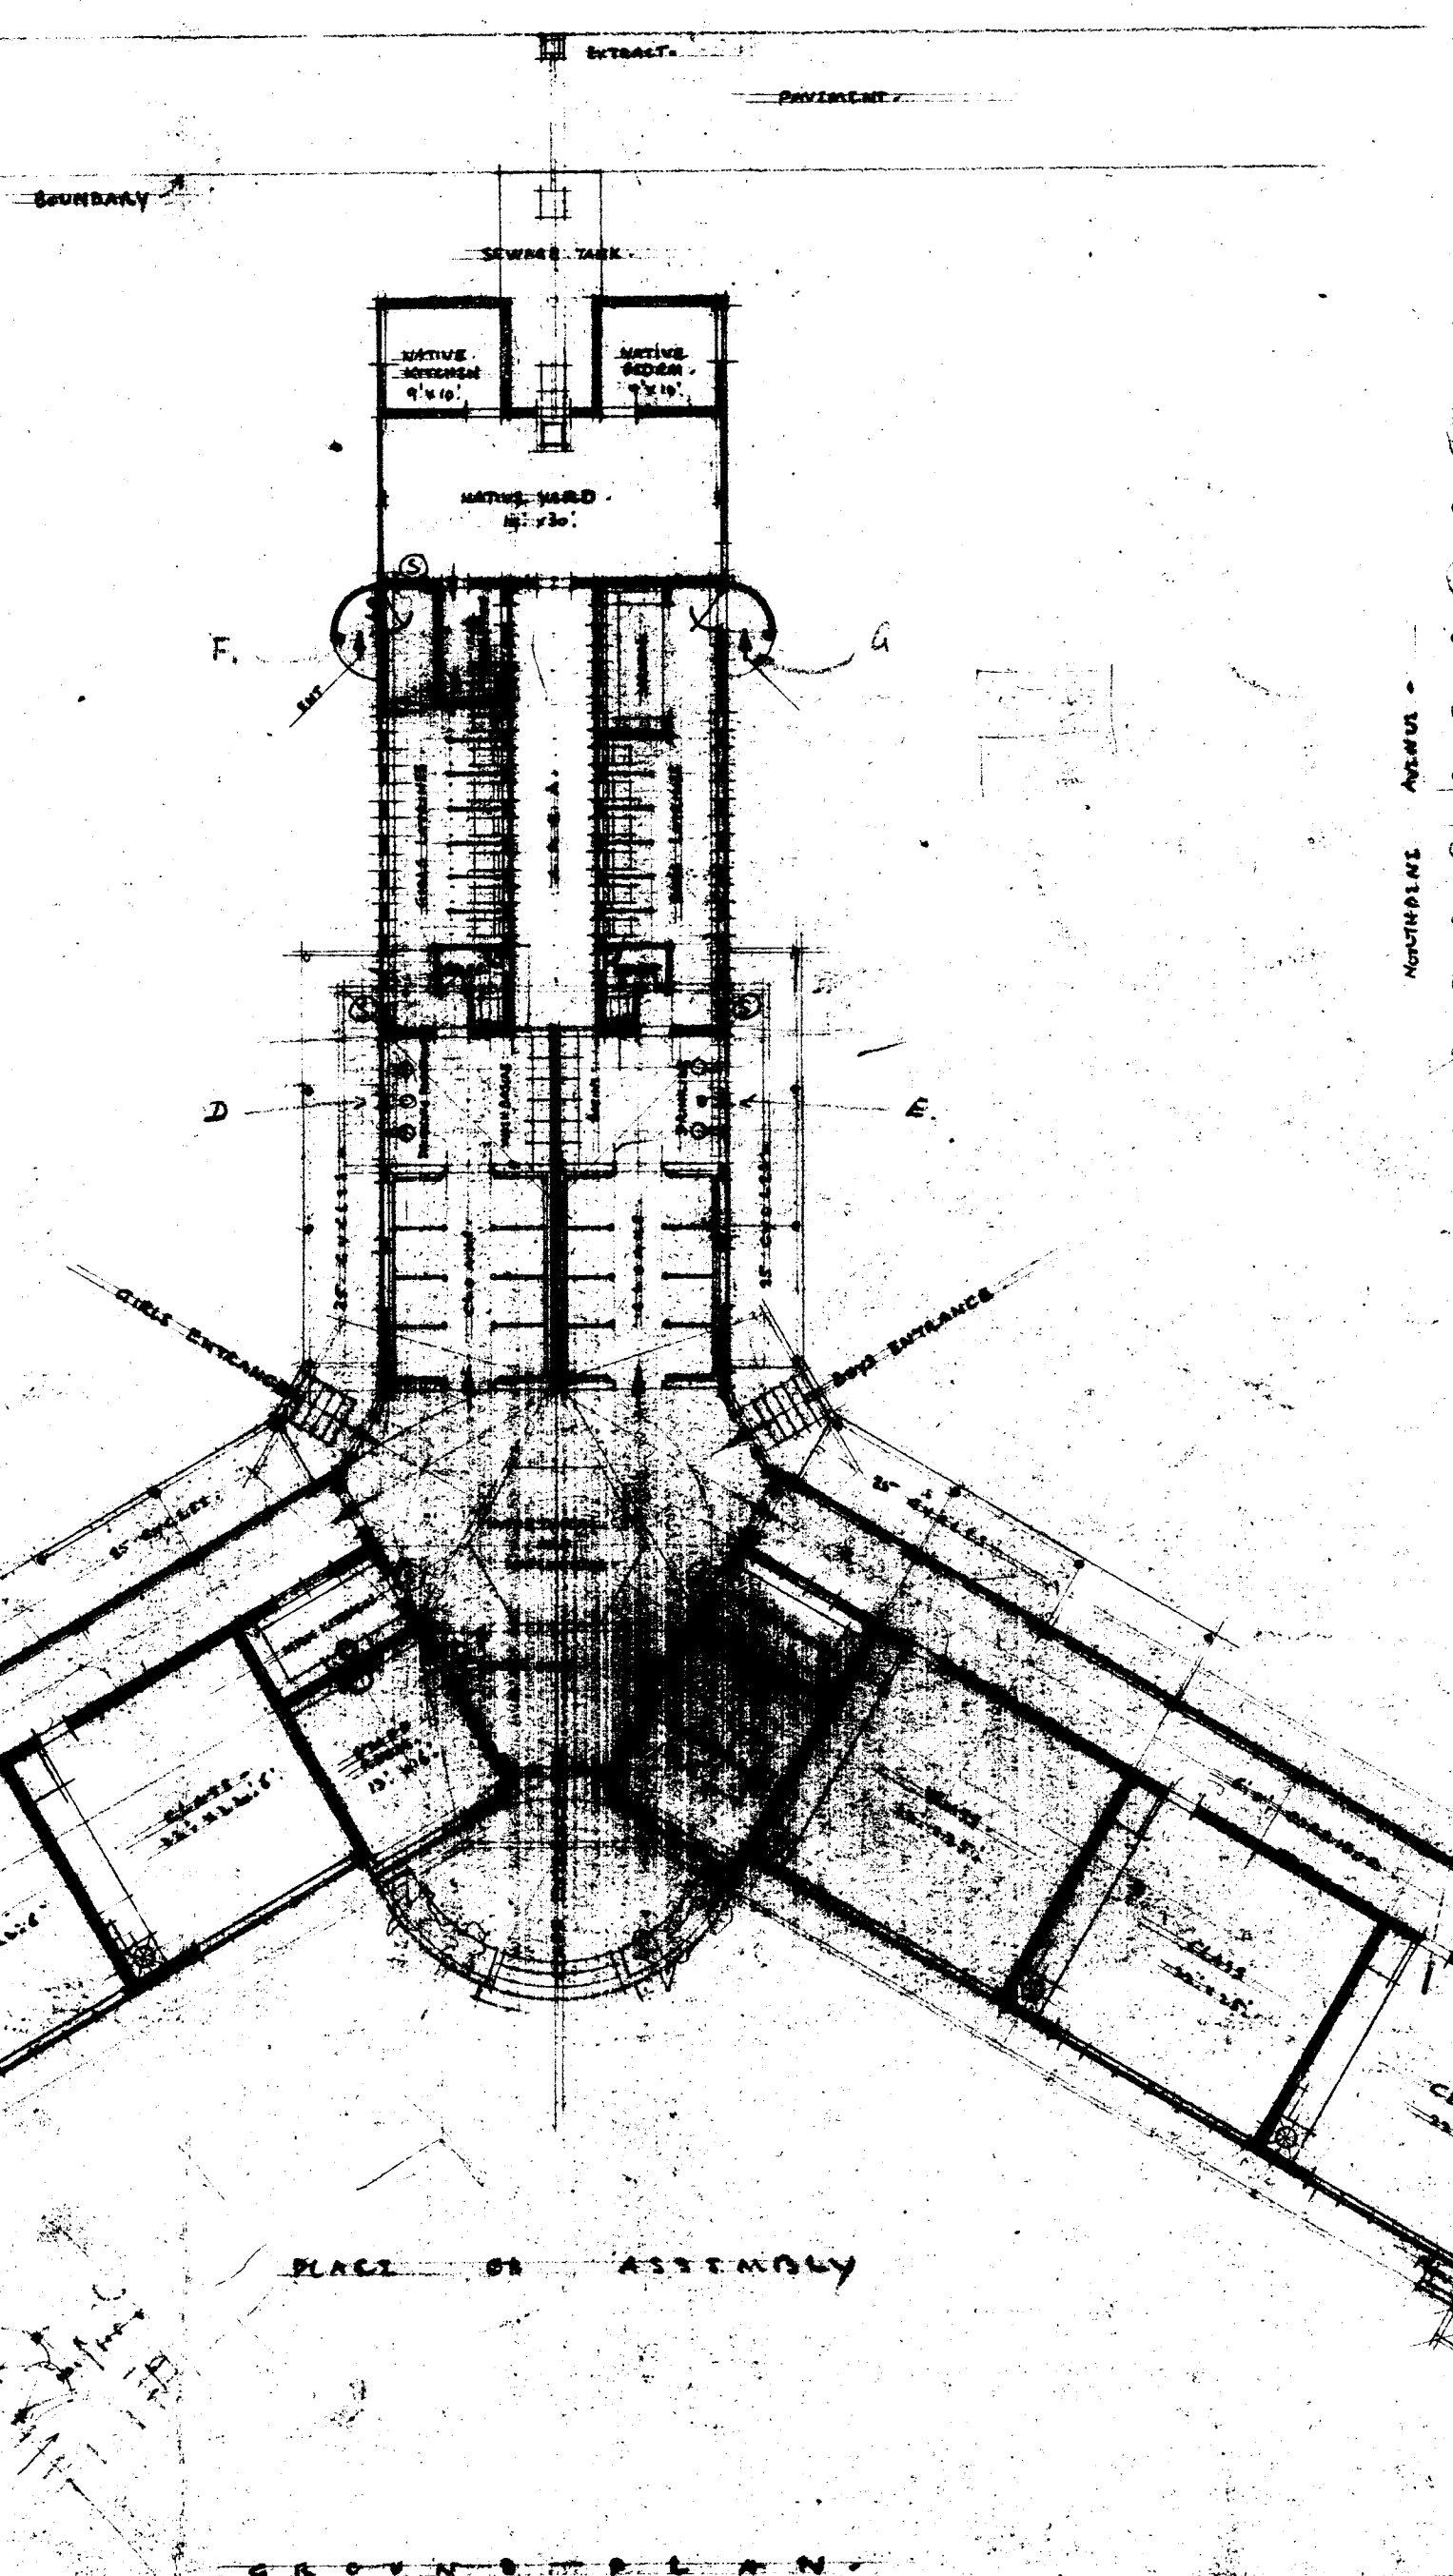

NEW AFRIKAANS MEDIUM JUNIOR SCHOOL AT DALVIEW, BRADPAN WEST FOR THE TRANSVAAL PROVINCIAL ADMINISTRATION.
 SIXTEENTH SCALE ALTERNATIVE SKETCH PLAN 'A'

DRAWING NO. P5-295
 18.7.36

ISOMETRIC VIEW OF TYPICAL CLASSROOM
 LOOKING TOWARD BLACKBOARD

ISOMETRIC VIEW OF TYPICAL CLASSROOM
 LOOKING TOWARD BACK OF CLASS

1/80th INCH SCALE SITE PLAN

Special Class Station

MAIN ELEVATION - FRONT - BRADPAN WEST

NEWELL EATON A.R.I.B.A.
 CHARLES D. ARCHER
 18 GARDNER BUILDING
 PARK ROAD
 JOHANNESBURG