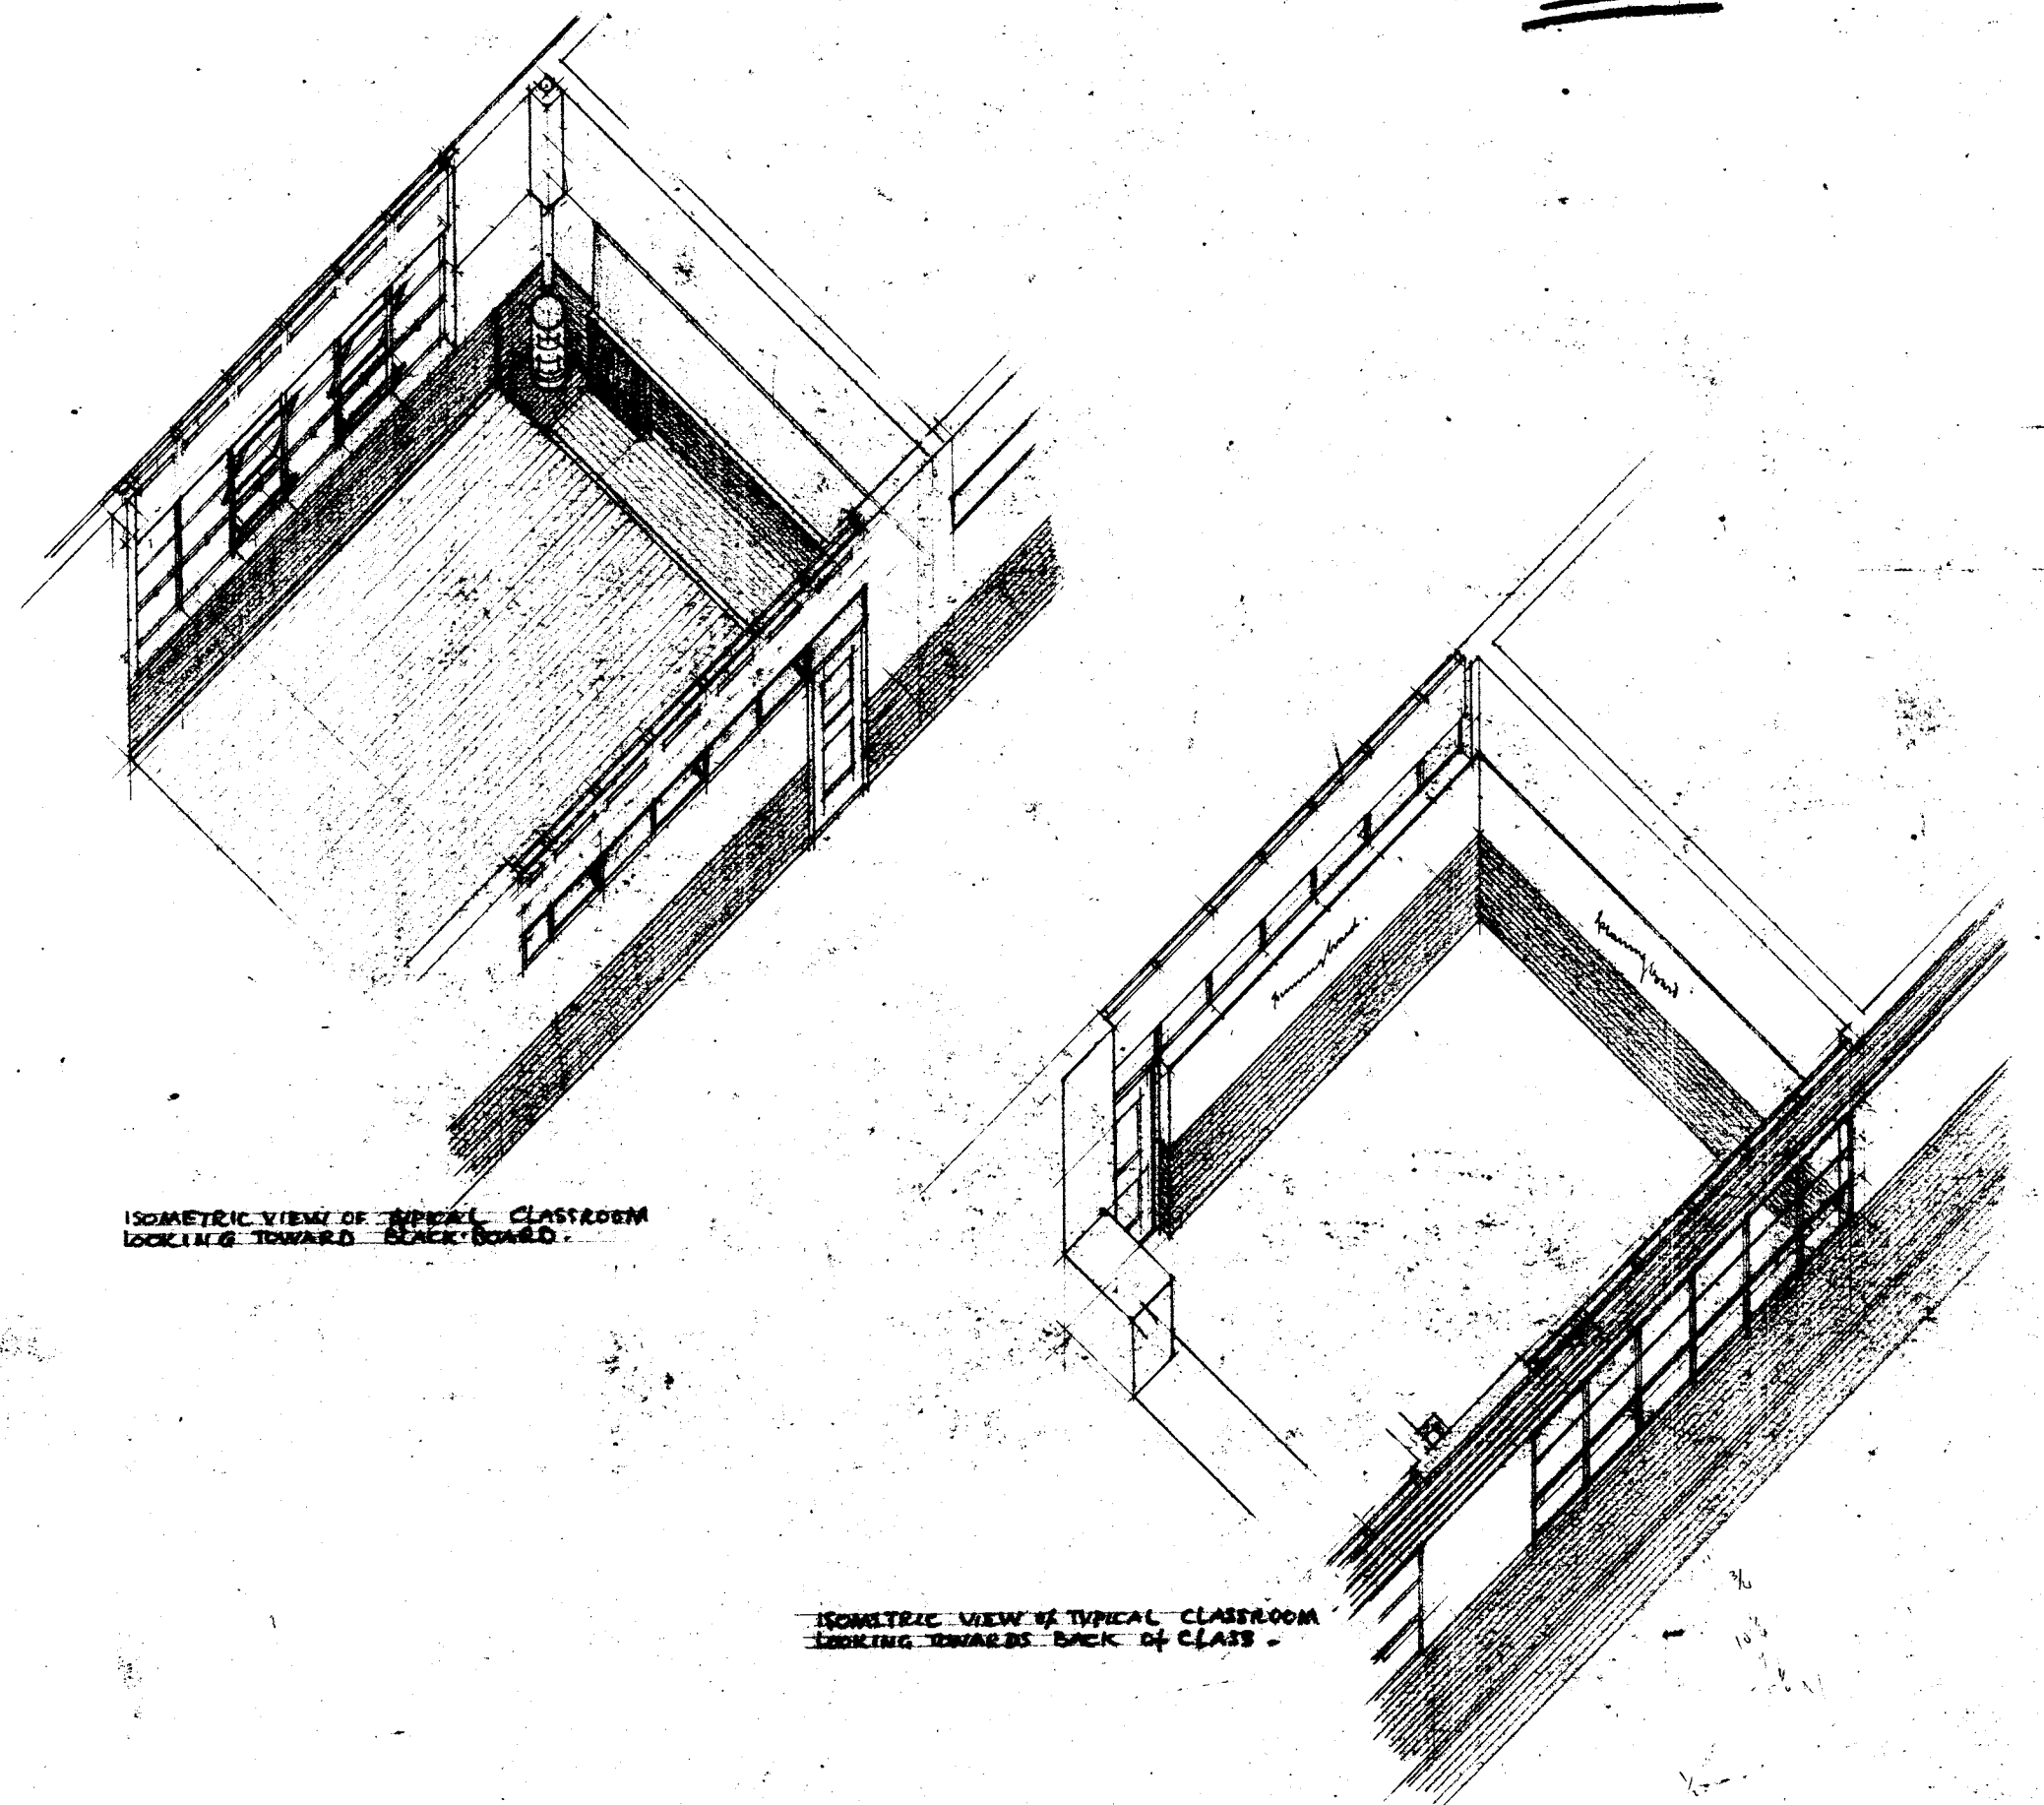

NEW AFRIKAANS MEDIUM JUNIOR SCHOOL AT DALVIEW, BRADPAN WEST FOR THE TRANSVAAL PROVINCIAL ADMINISTRATION.
 SIXTEENTH SCALE ALTERNATIVE SKETCH PLAN 'A'

DRAWING NO. P5-295
 18.7.36

ISOMETRIC VIEW OF TYPICAL CLASSROOM
 LOOKING TOWARD BLACKBOARD

ISOMETRIC VIEW OF TYPICAL CLASSROOM
 LOOKING TOWARD BACK OF CLASS

1/80th INCH SCALE SITE PLAN

Special Class Station

MAIN ELEVATION - FRONT - BRADPAN WEST

NEWELL EATON A.R.I.B.A.
 CHARLES D. ARCHER
 18 GARDNER BUILDING
 PARK ROAD
 JOHANNESBURG