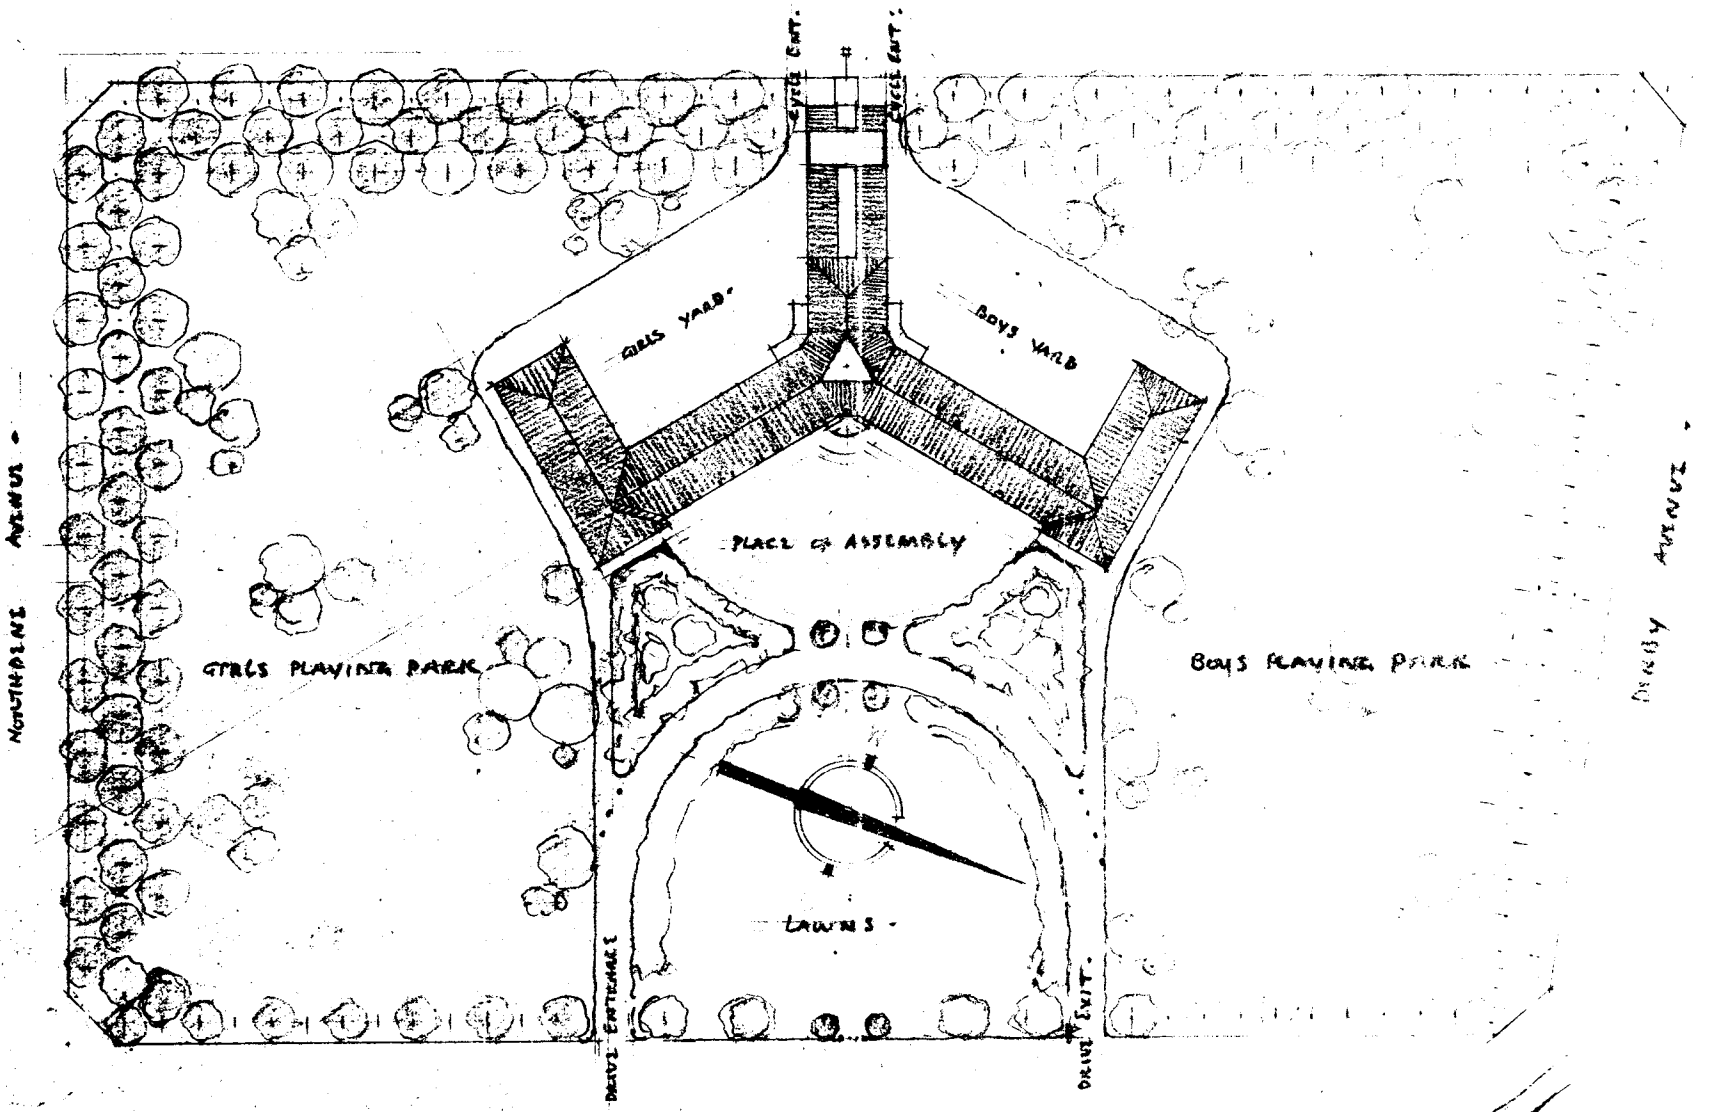

NEW AFRIKAANS MEDIUM JUNIOR SCHOOL AT DALVIEW, BRADPAN WEST FOR THE TRANSVAAL PROVINCIAL ADMINISTRATION.
 SIXTEENTH SCALE ALTERNATIVE SKETCH PLAN 'A'

DRAWING NO. P5-295
 18.7.36

ISOMETRIC VIEW OF TYPICAL CLASSROOM
 LOOKING TOWARD BLACKBOARD

ISOMETRIC VIEW OF TYPICAL CLASSROOM
 LOOKING TOWARD BACK OF CLASS

1/80th INCH SCALE SITE PLAN

Special Class Station

MAIN ELEVATION - FRONT - BRADPAN WEST

NEWELL EATON A.R.I.B.A.
 CHARLES D. ARCHER
 18 GARDNER BUILDING
 PARK ROAD
 JOHANNESBURG