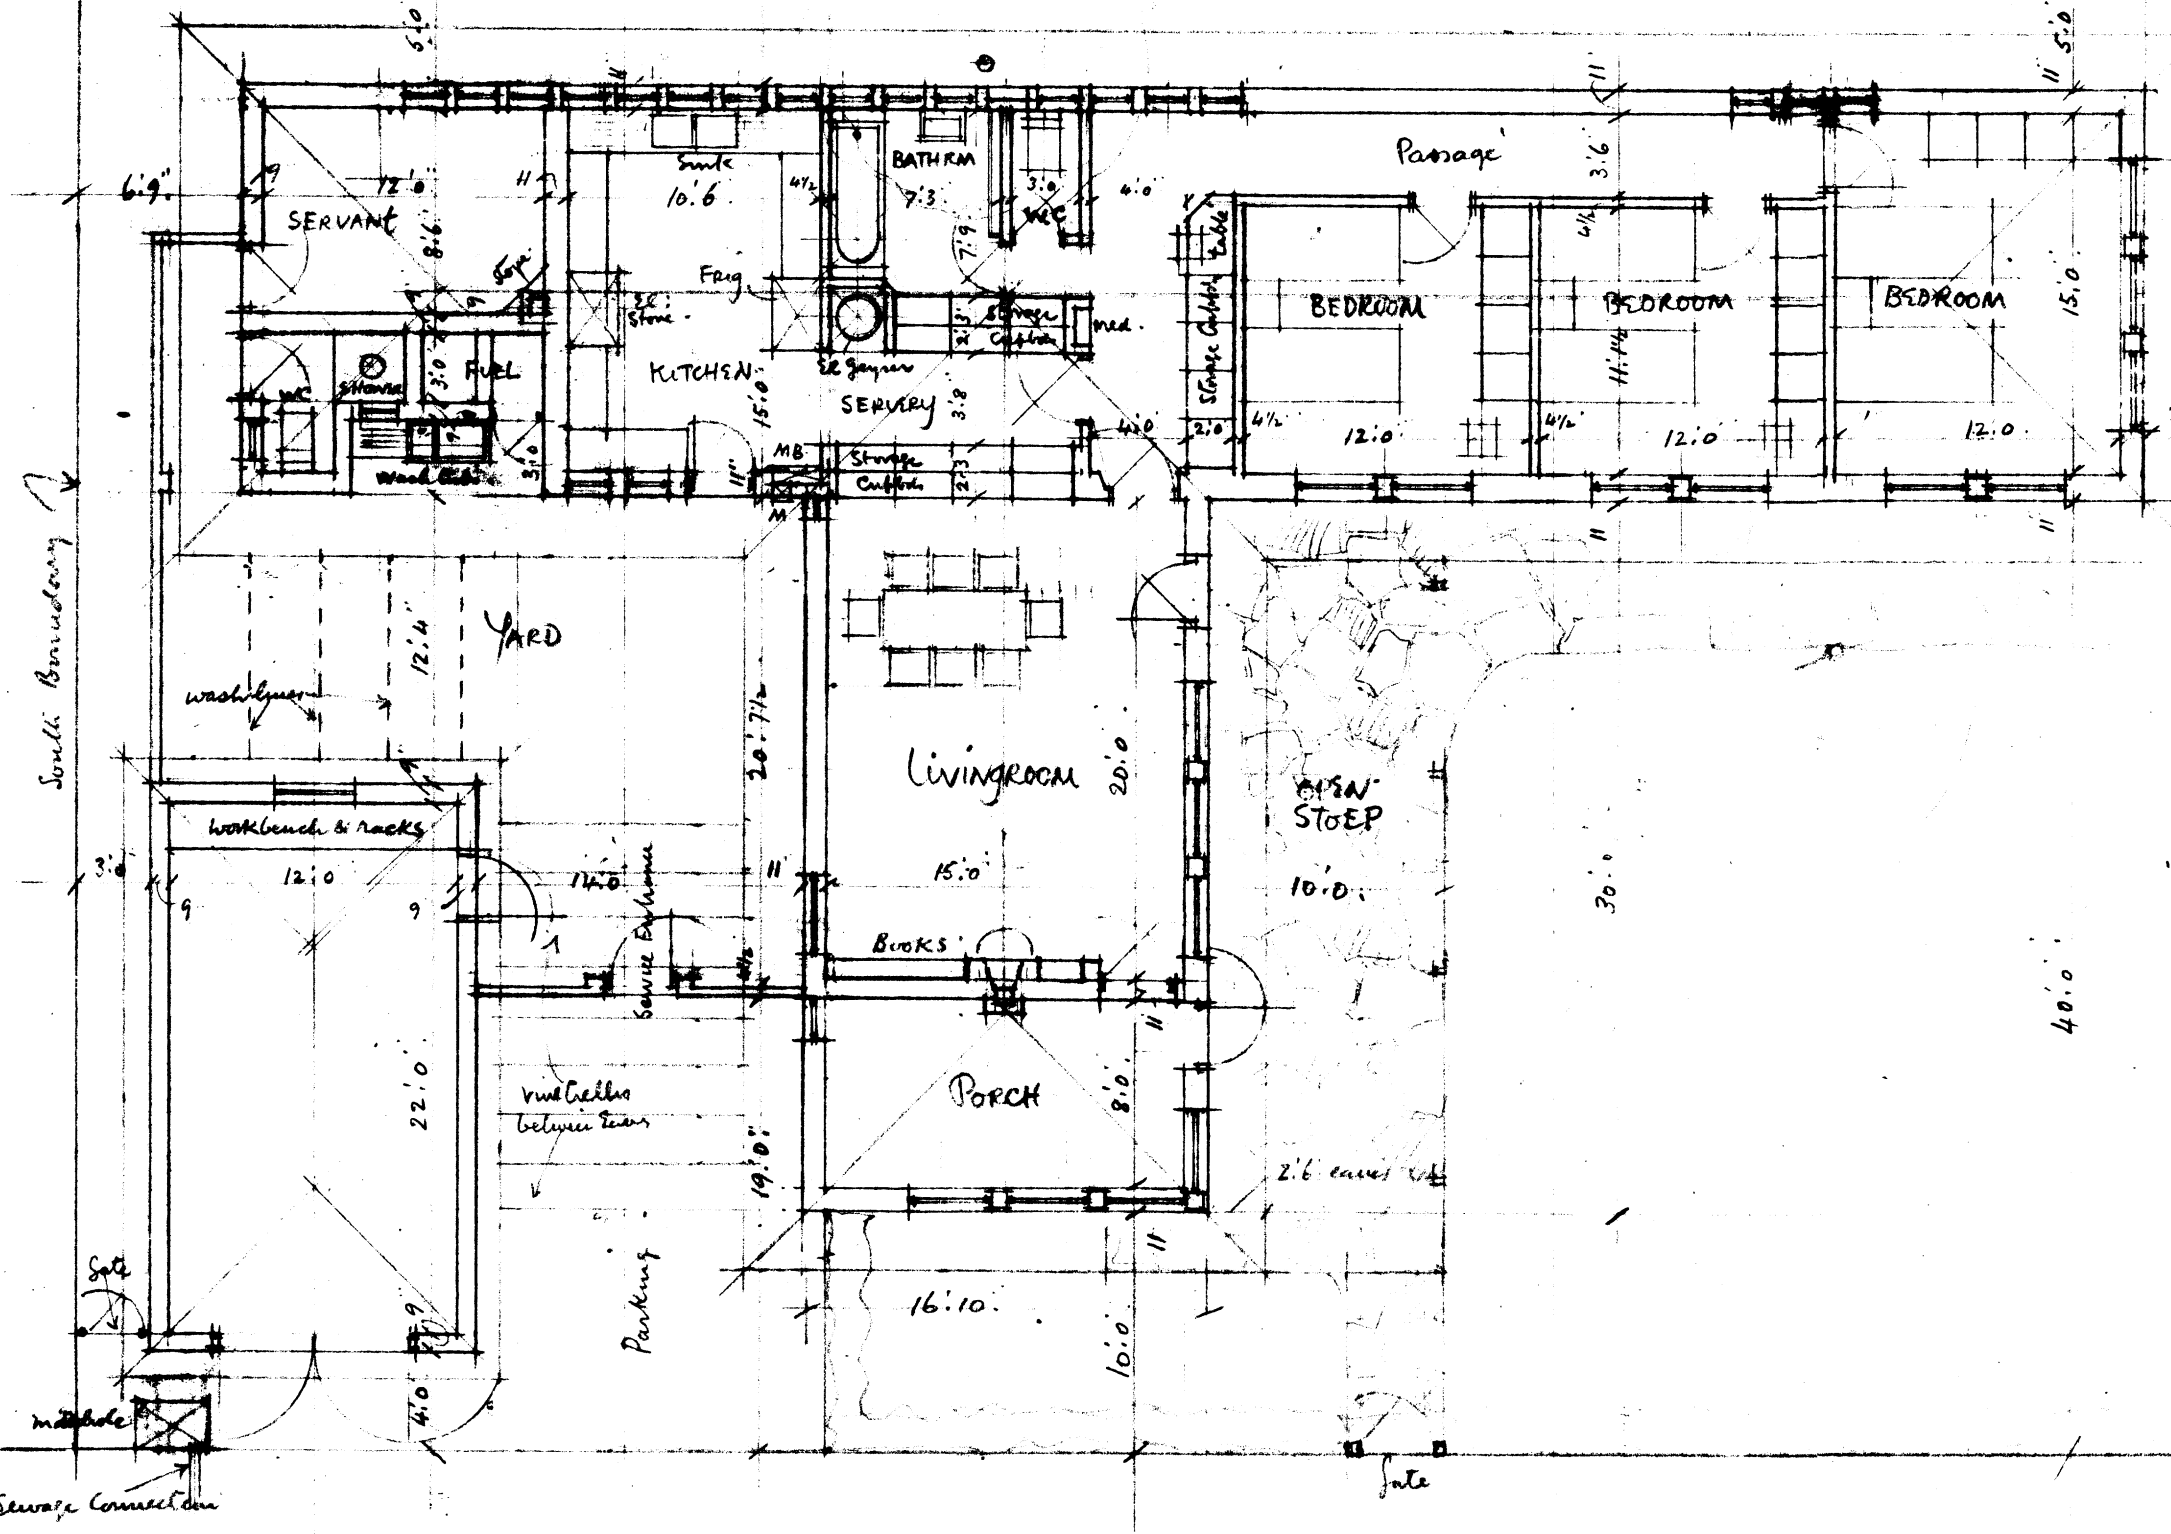

155.9'
(150 Cops feet)

61.9'

79.6'

69.6'

West Boundary

North Boundary

61.9'
(60 Cops feet)

Street (East) Boundary

EIGHTH SCALE PLAN OF PROPOSED COTTAGE ON ERF NO

STREET, PORCHIEFSTROOM for MR H.H. BORCKENHAGEN.

Norman Eaton ARCHITECT. PRETORIA.

AUGUST, 1954.

DRAWING NO P.254/1.