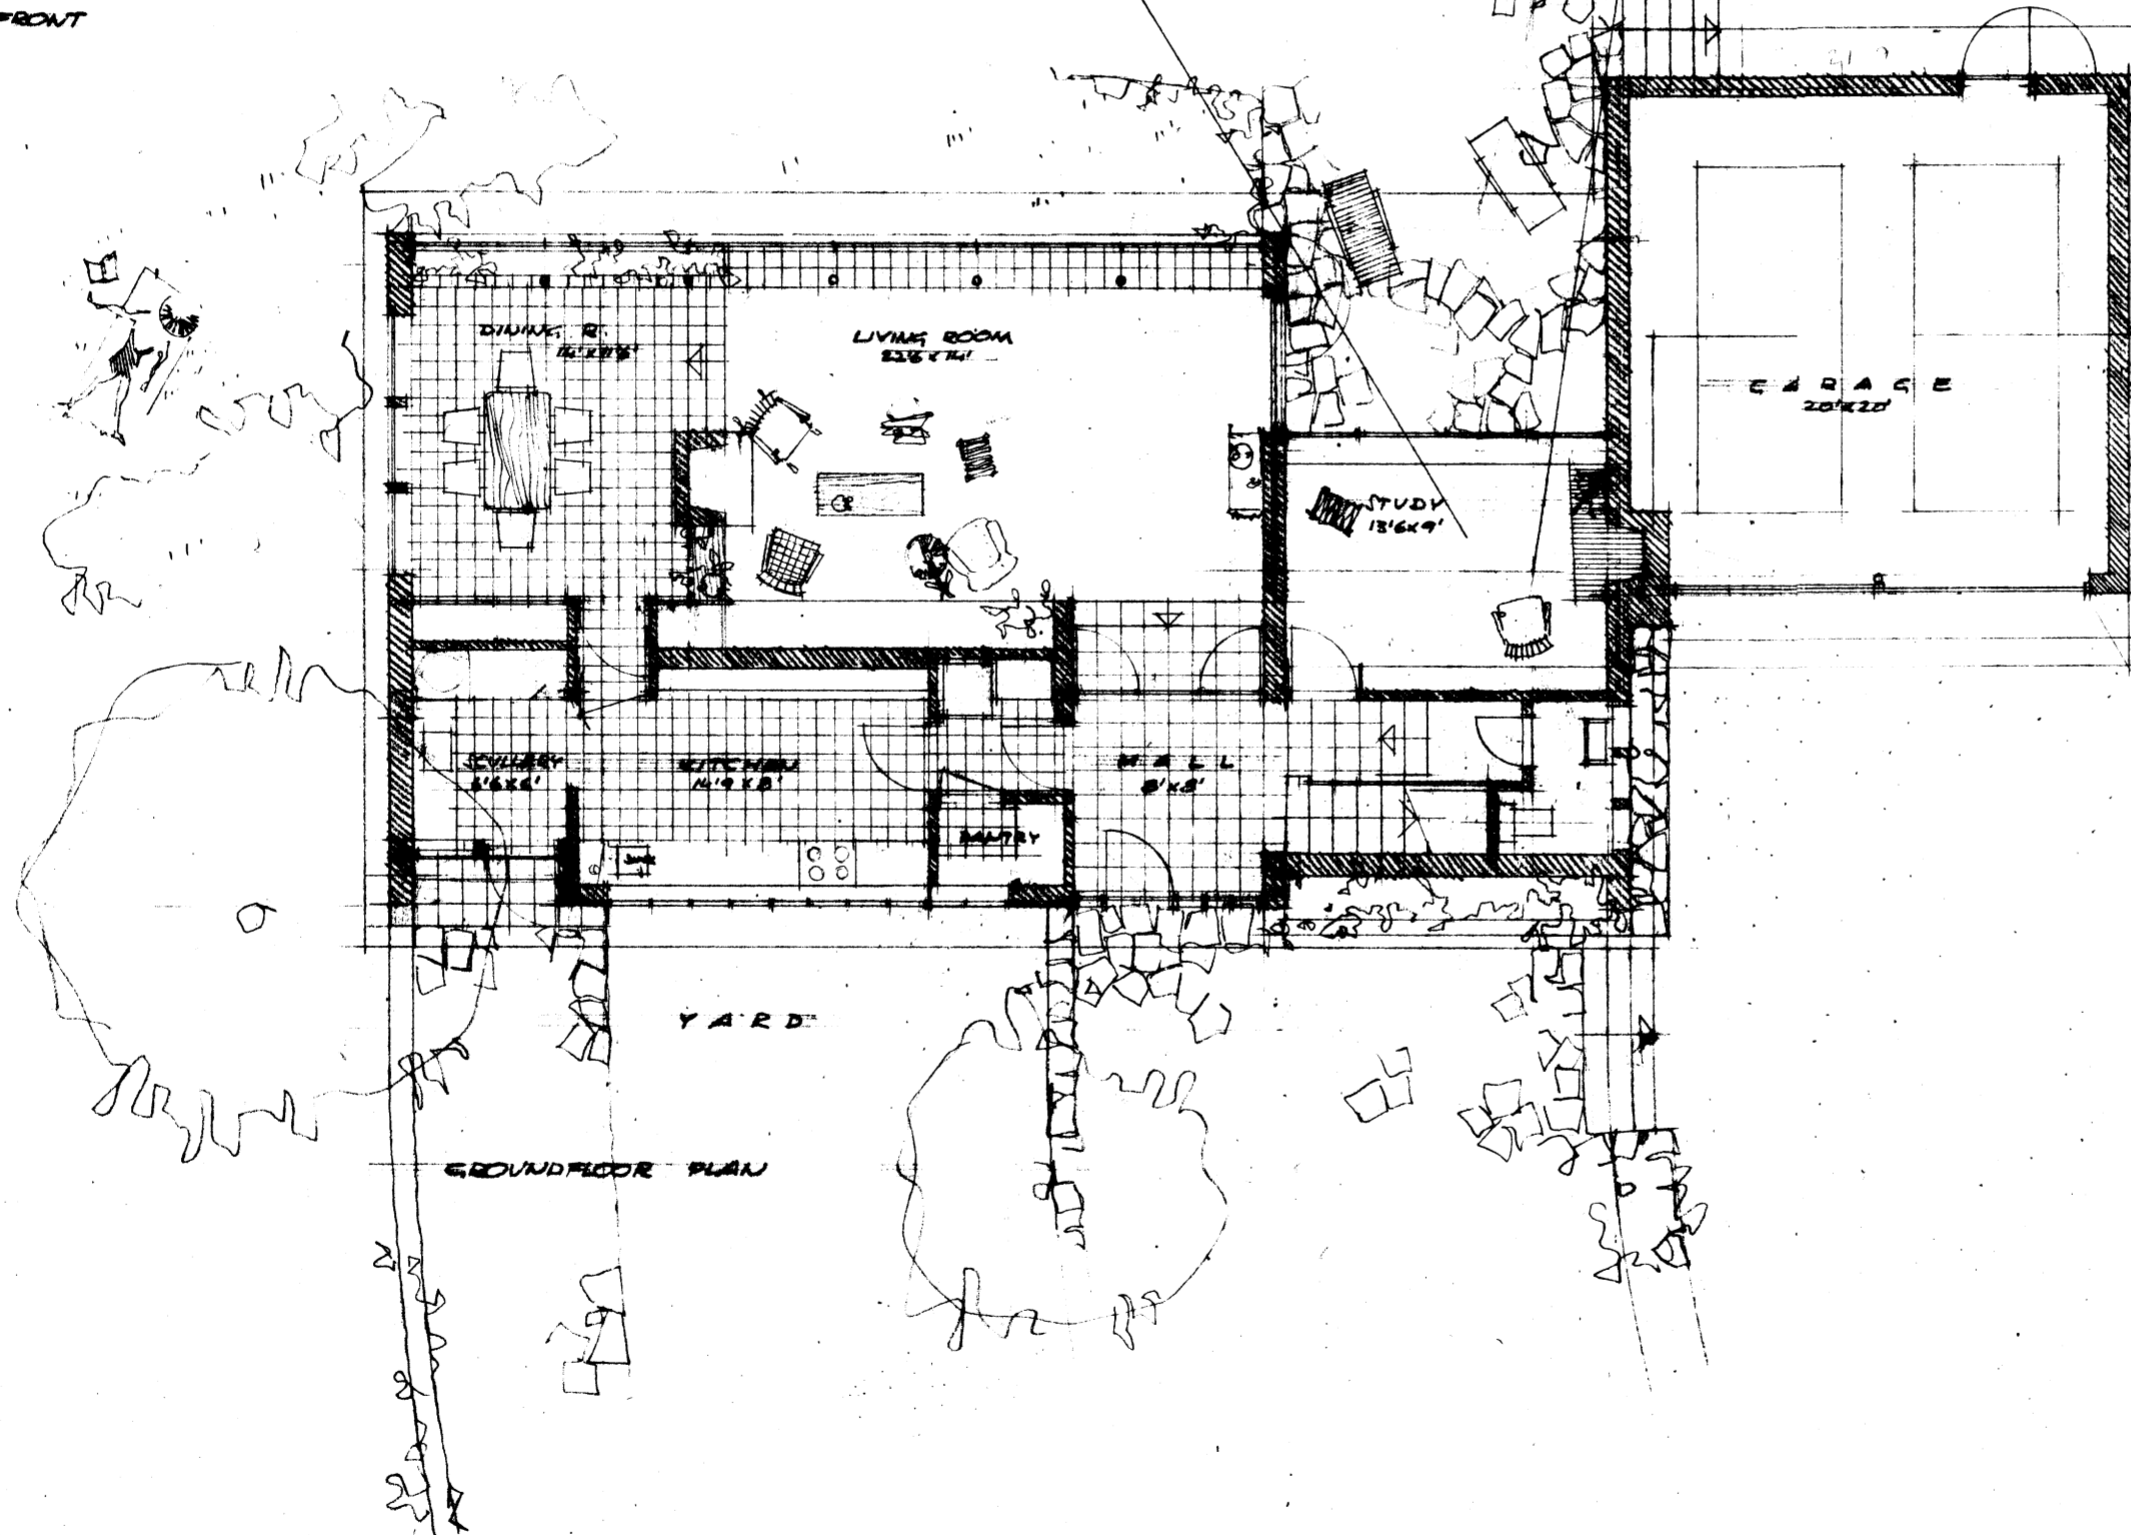

GARDEN FRONT

WEST ELEVATION

GROUND FLOOR PLAN

PROPOSED NEW HOUSE FOR M<sup>r</sup> DU PREEZ IN JOHANNESBURG, N. BATAWI ARCH. PRETORIA 17<sup>th</sup> APRIL 1955

P 246/7