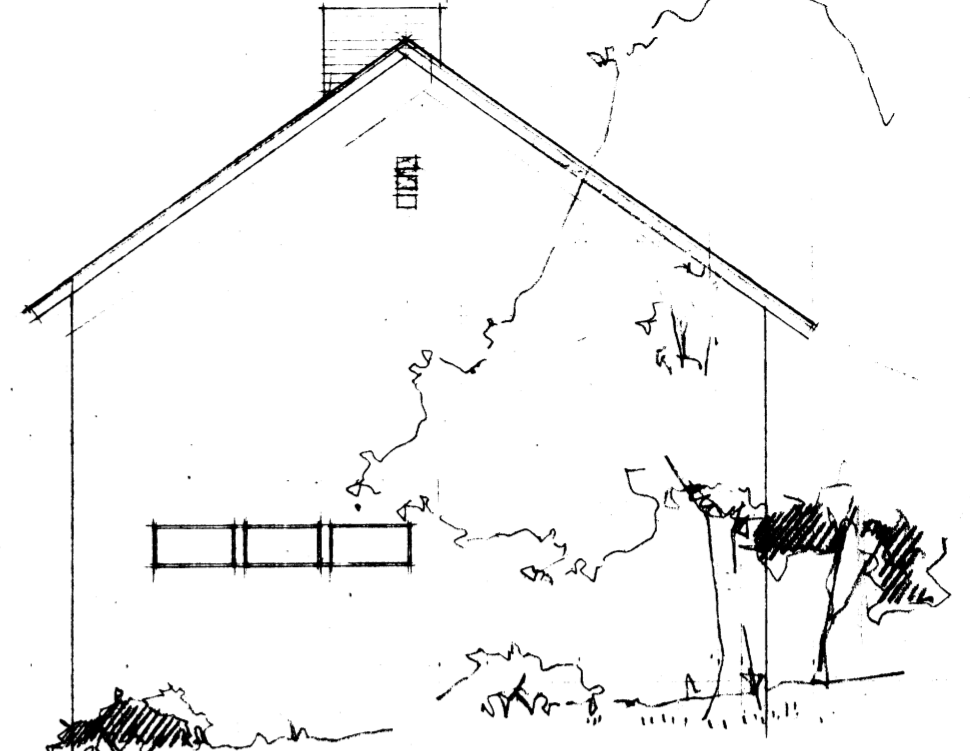

GARDEN FRONT

WEST ELEVATION

GROUND FLOOR PLAN

PROPOSED NEW HOUSE FOR M<sup>r</sup> DU PREEZ IN JOHANNESBURG, N. BATAWI ARCH. PRETORIA 17<sup>th</sup> APRIL 1955

P 246/7