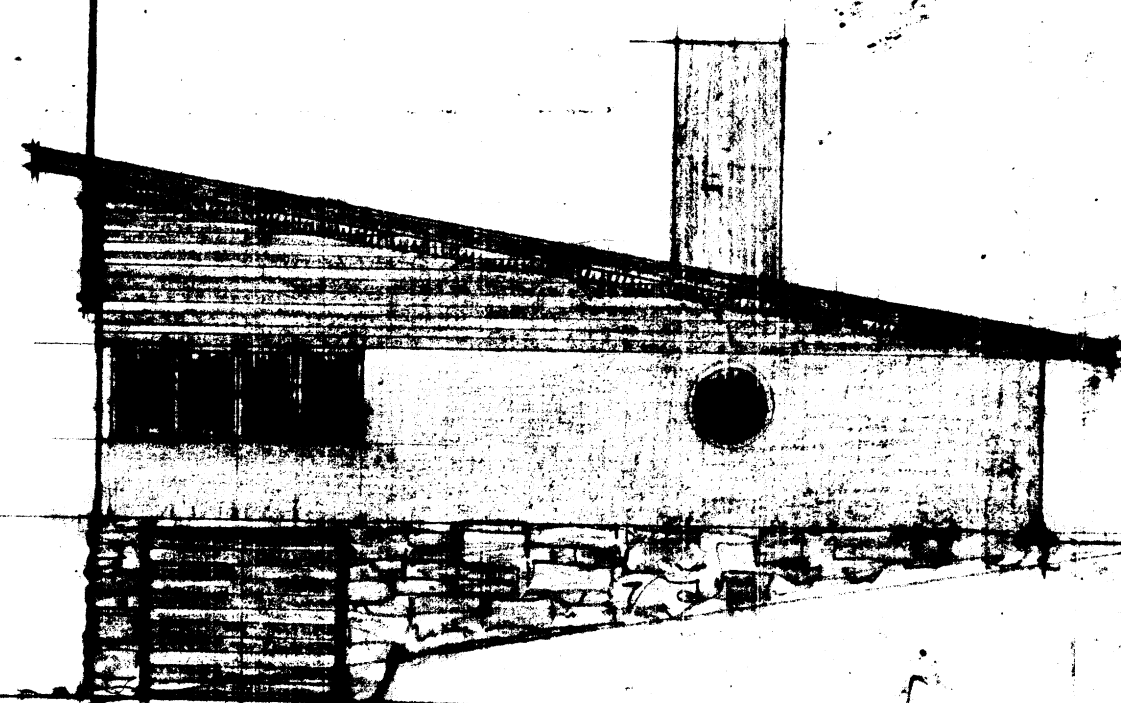

MOUNTAIN HOUSE TO BE BUILT NEAR WINDERSBOOM POORT. PRETORIA.
for PARTRIDGE ESQ.
1/8 Scale Preliminary Sketch.

West Elevation

South Elevation

Section

East Elevation

Floor Plan

add before bedroom with East French door -
change back porch to 3'6"
also change out porch
change back porch in front of curtain
with Conservatory floor 1'6"
change furniture
see enclosure

West Elevation

Norman Falconer ARCHT.
PRETORIA.