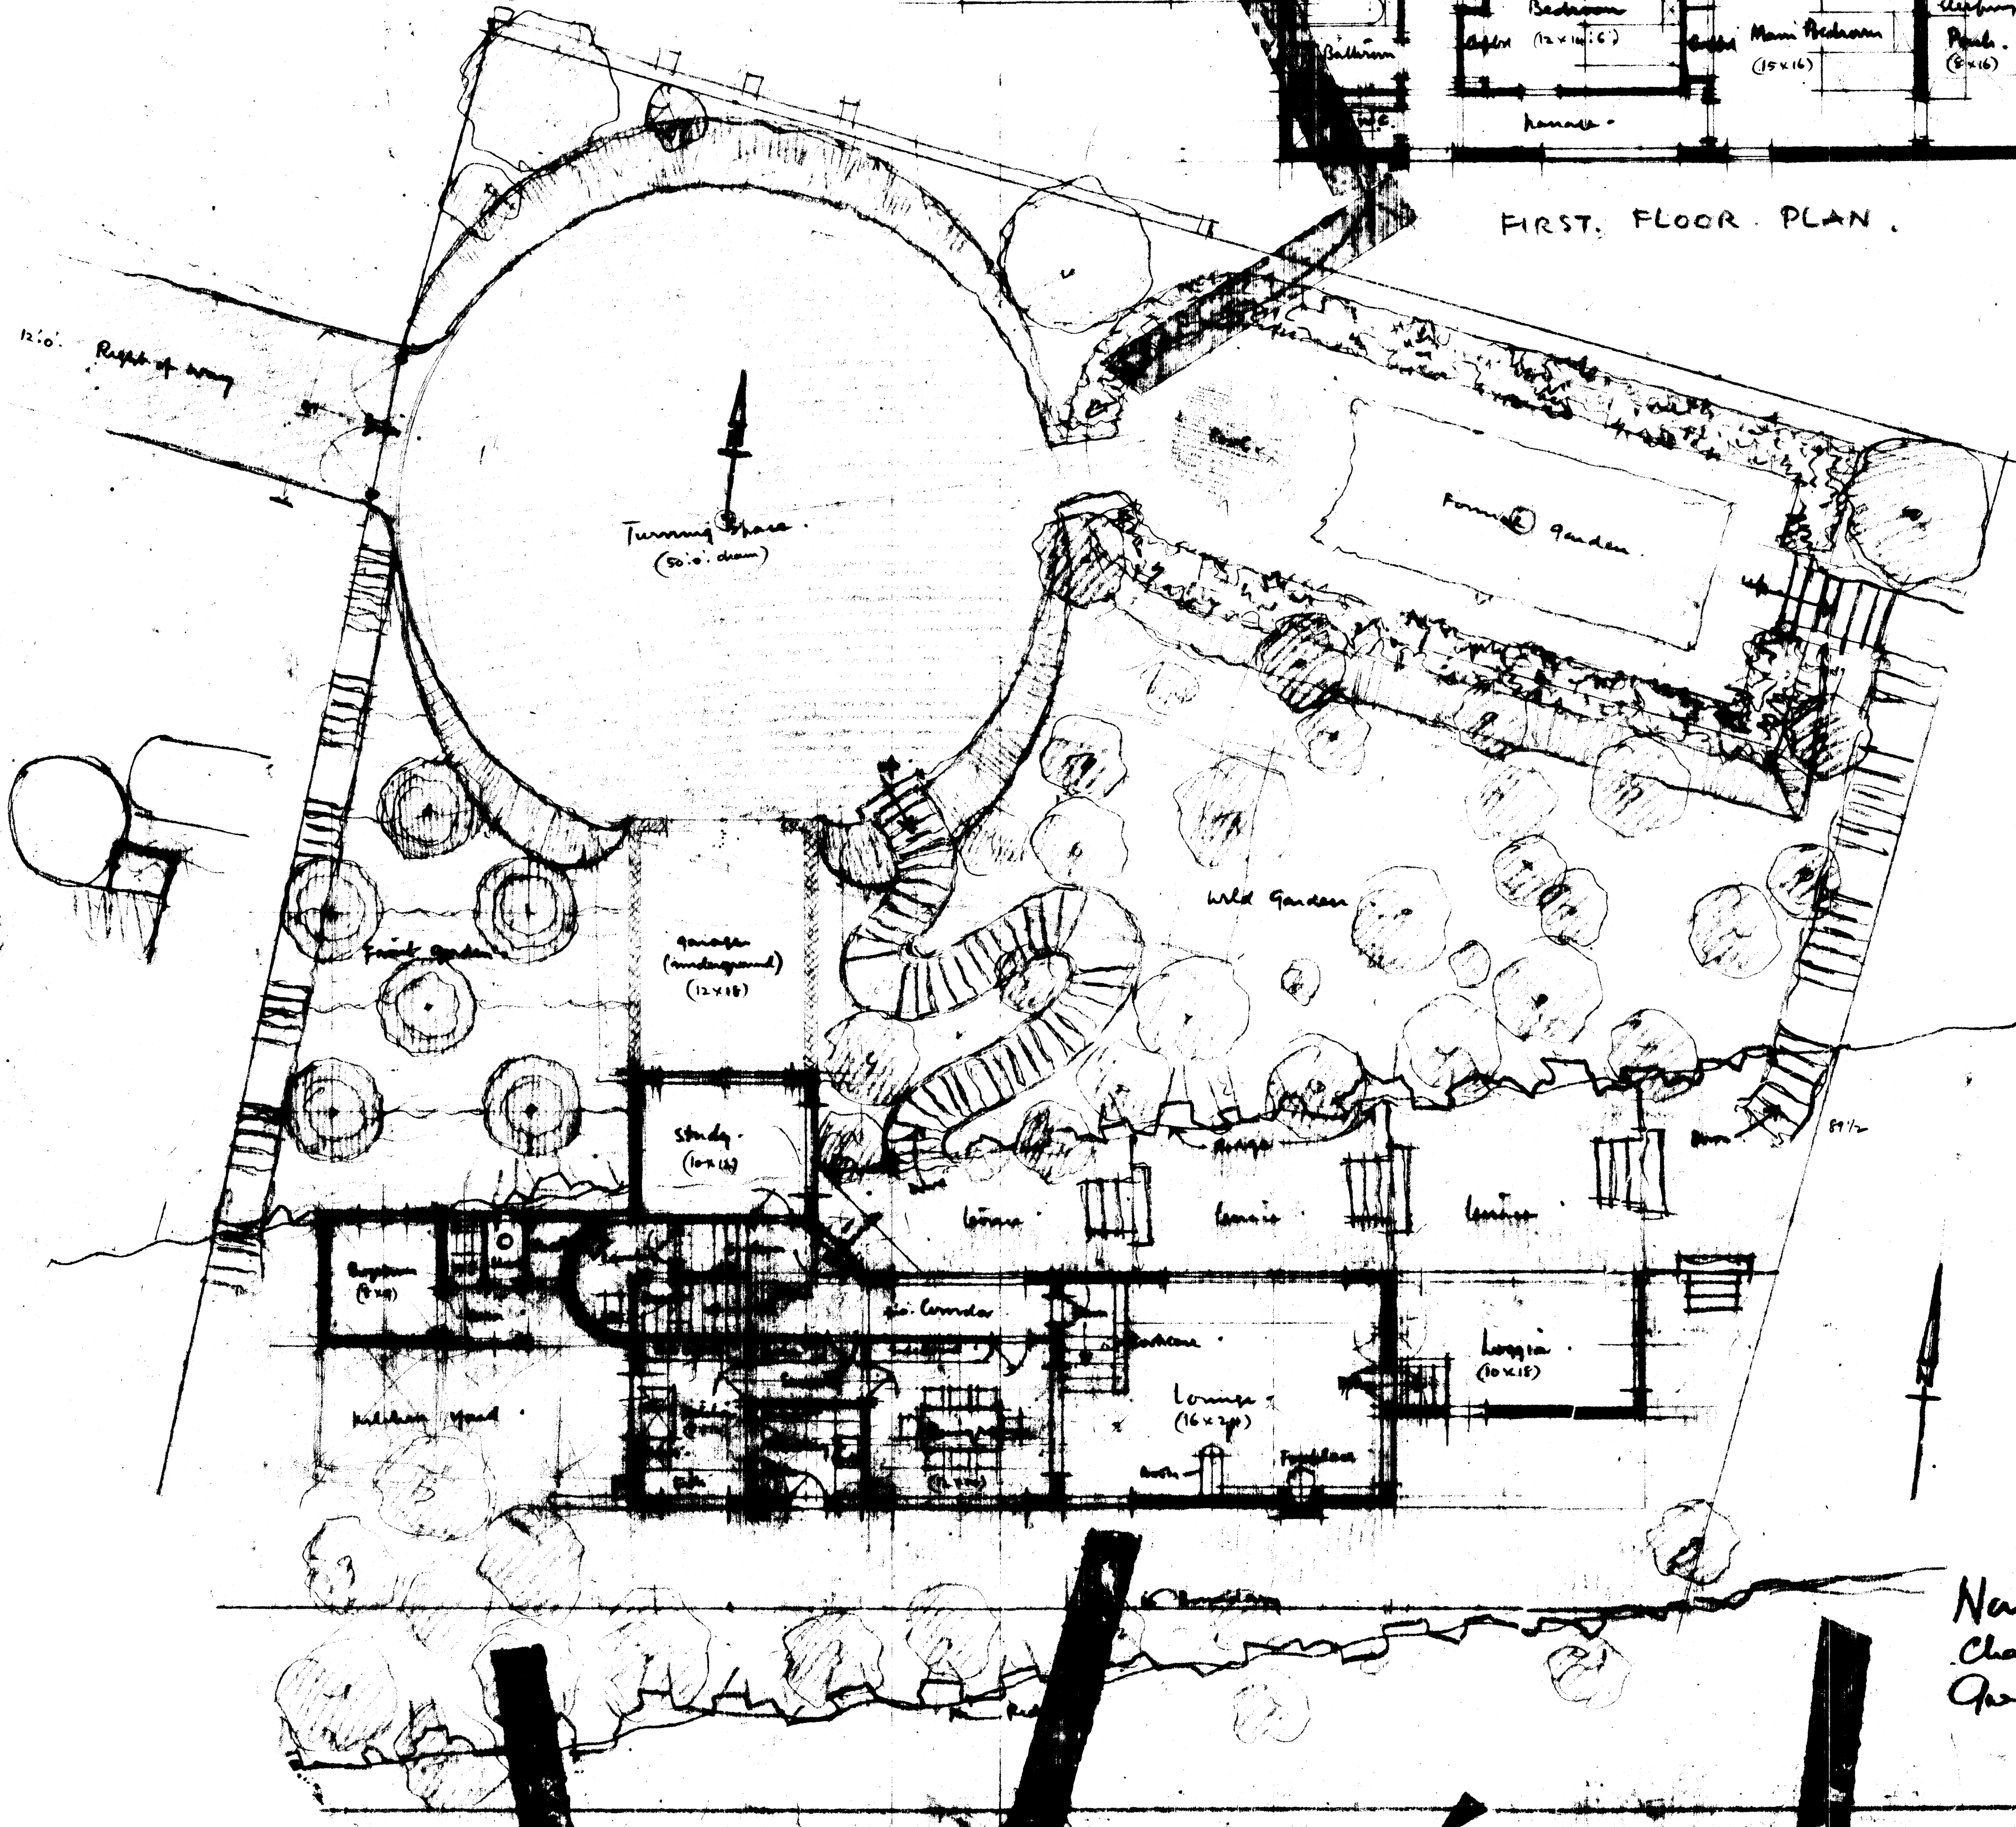

PROPOSED HOUSE FOR H. DE LOOR ESQ.  
TO BE BUILT ON MUCKLEBURG RIDGE  
SUNNYSIDE - PRETORIA.

1/8" SCALE SKETCH PLAN.

FIRST FLOOR PLAN.

Nanna Estlin ARIBA.  
Chartered Architect  
Gardiner Buildings  
Pretoria