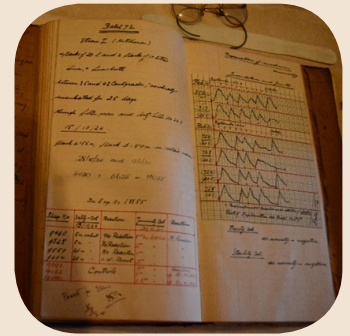

The VHS Chair Prof Gareth Bath introduced the speakers and the guests of honour on this significant occasion. The guests included Dr Misheck Mulumba from the OVI, Mr Vincent Carruthers and Mr Mike Benn from MACH and Dr Paul van der Merwe, the President of SAVA, and Dr Rudolph Bigalke as the guest speaker. Mr Carruthers took the floor and outlined the background of the work that MACH does, and the significance of the Blue Plaque presented to the SANVM.

<< The Guests of honour
 at the unveiling of the
 Blue Plaque of the South
 African Veterinary
 History Museum.

Dr Bigalke pointing out some
 details on the information panels
 to Mr Carruthers

A representation of what a veterinary office may have looked like at the beginning
 of the twentieth century