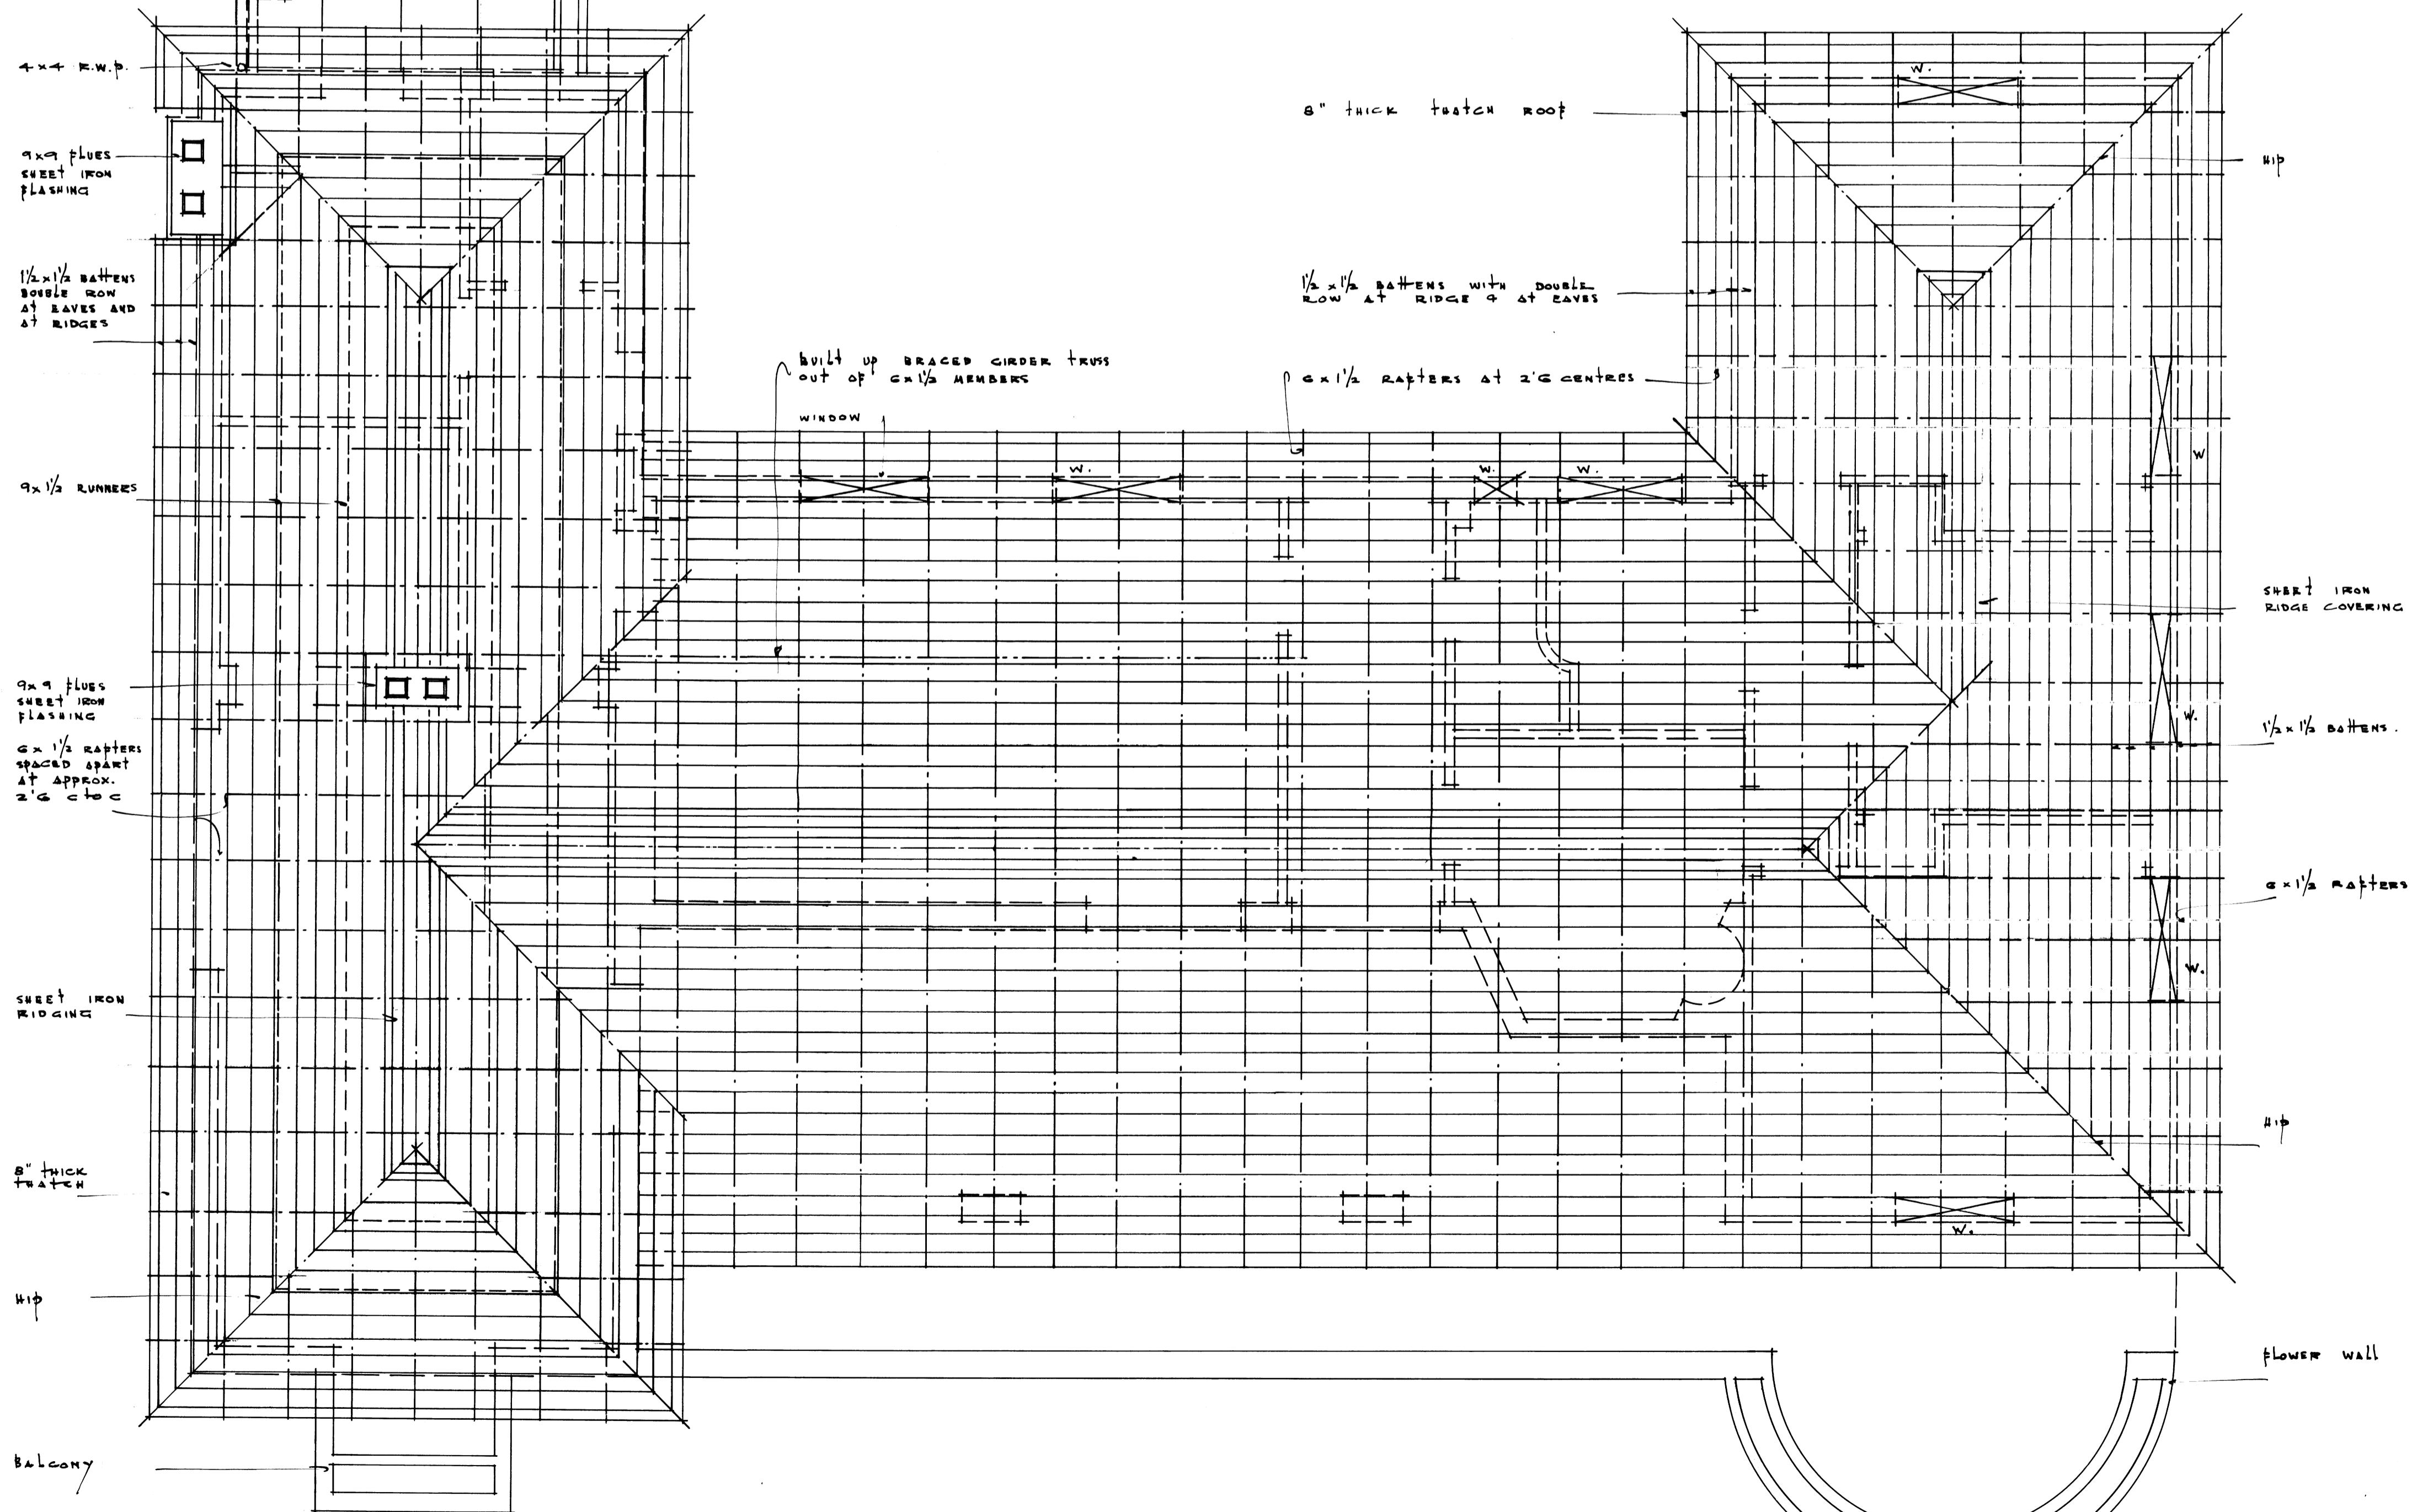

SITE PLAN  
 scale 40 ft to 1 in.

ROOF PLAN