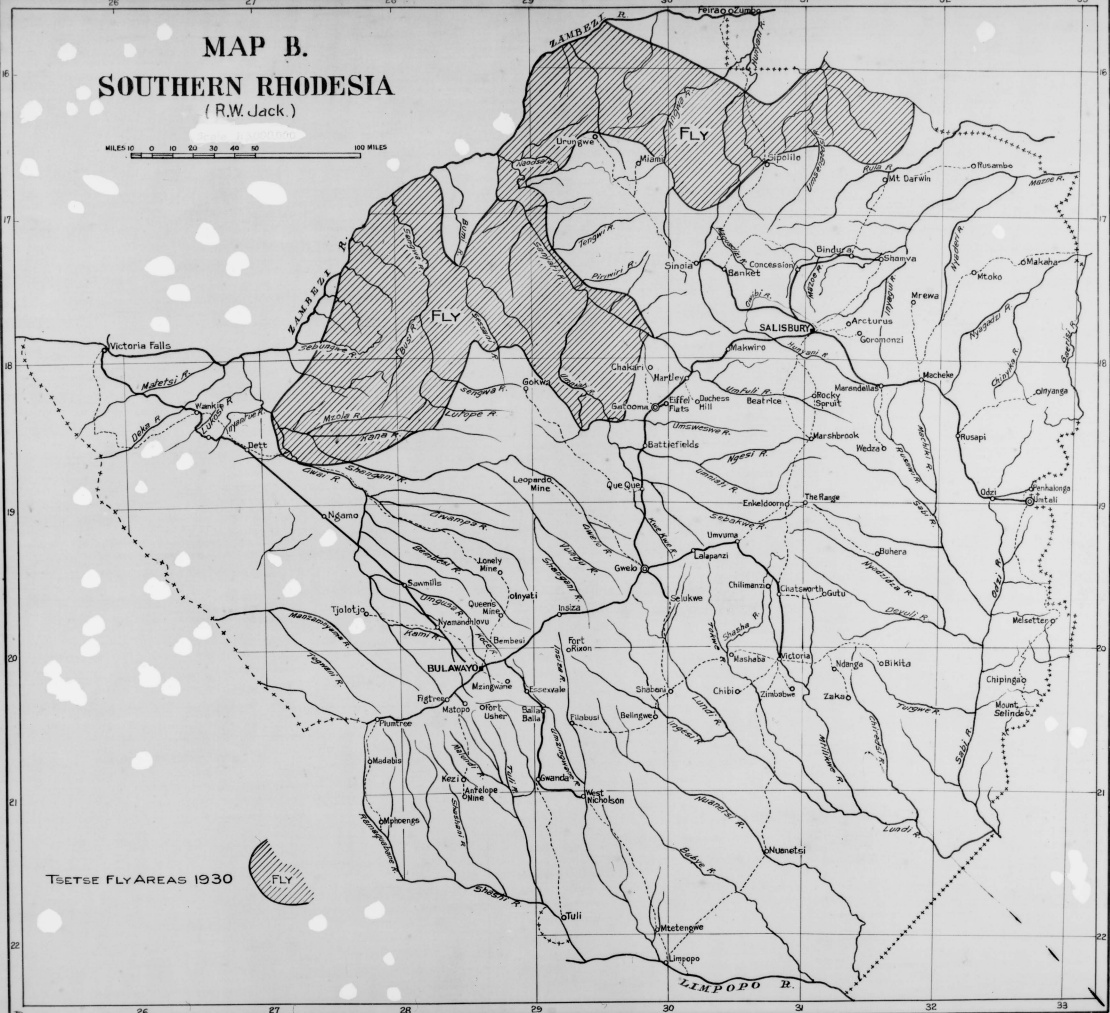

MAP B.

SOUTHERN RHODESIA

(R.W. Jack.)

MILES 0 10 20 30 40 50 100

TSETSE FLY AREAS 1930