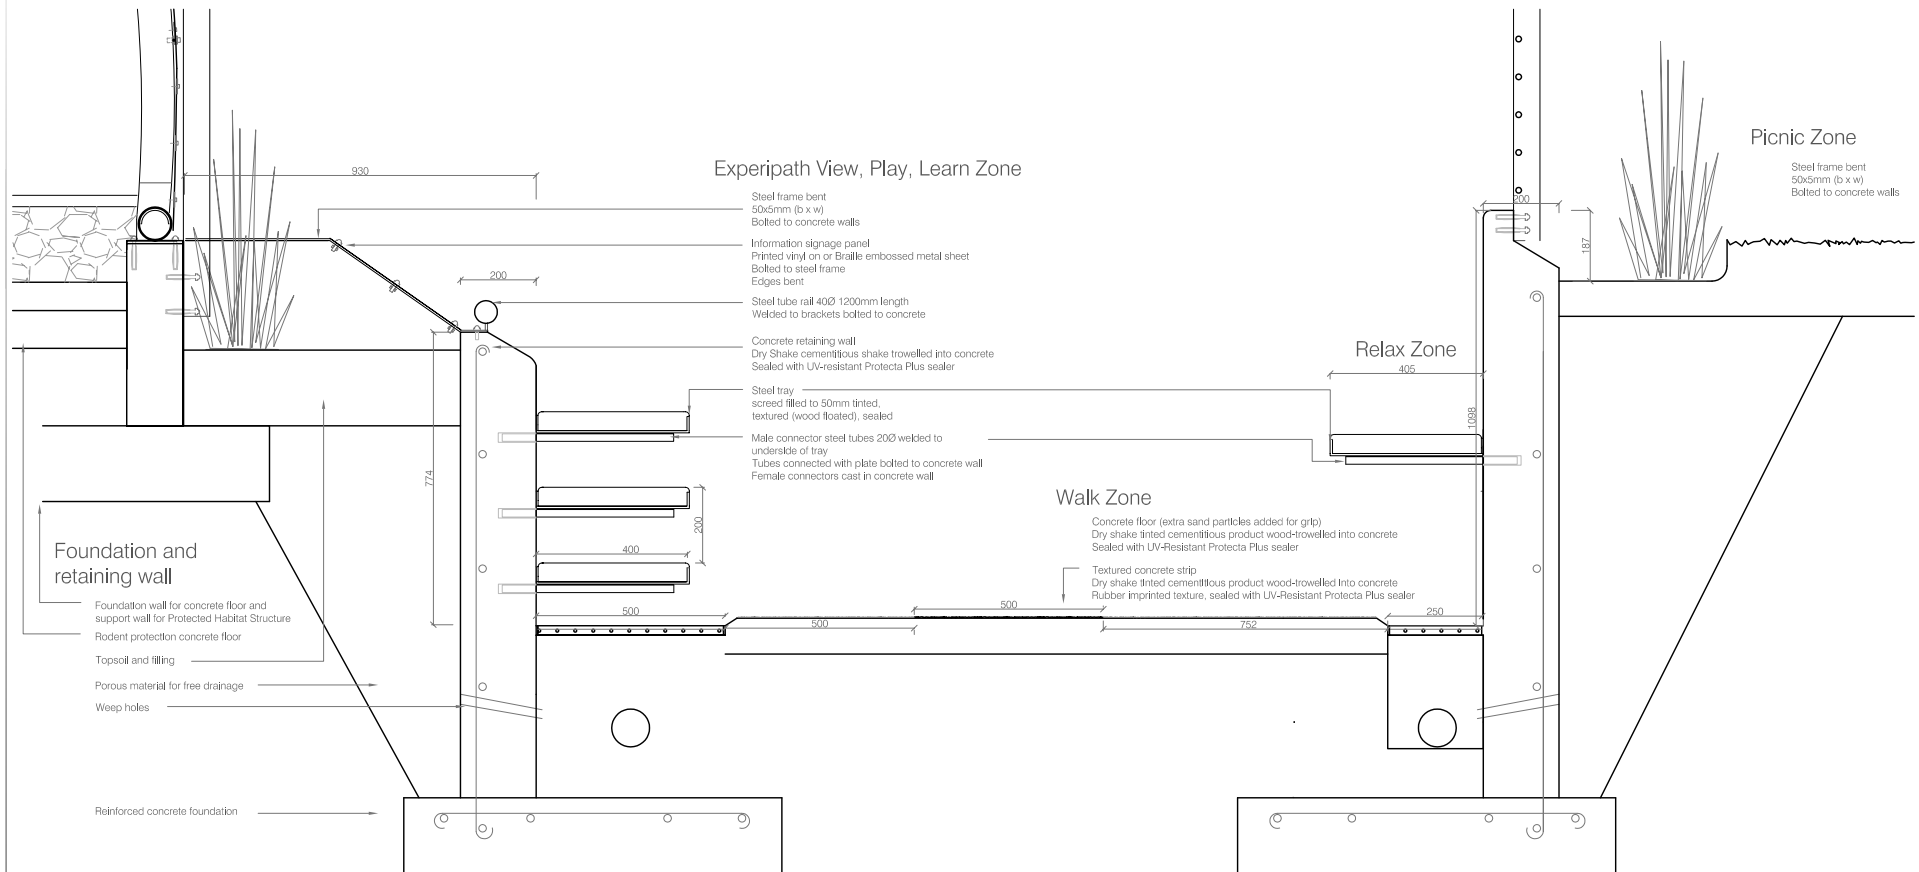

Plan C1 Experi-path  
Scale 1:50

Plan C2 Experi-path Shade Structure  
Scale 1:50

Section C2 Experi-path

Scale 1:25

Detail Section C1 - Experi-path View, Play, Walk, Relax Zones

Scale 1:20

Detail of Section C1 Experi-path shade structure

Scale 1:20

Elevation Detail C2 - Experi-path shade structure

Scale 1:10