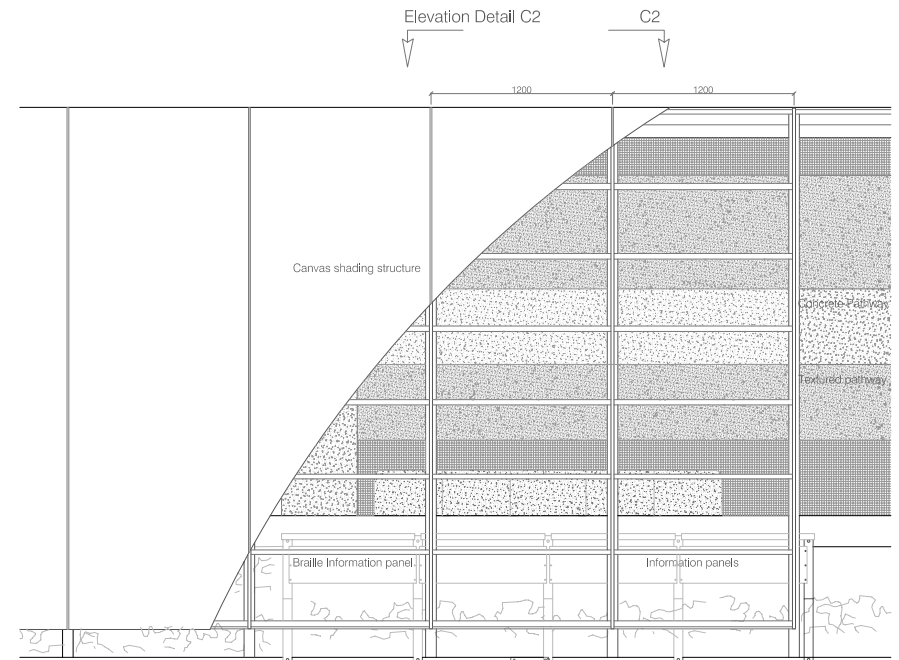

Plan C1 Experi-path  
Scale 1:50

Plan C2 Experi-path Shade Structure  
Scale 1:50

Section C2 Experi-path

Scale 1:25

Detail Section C1 - Experi-path View, Play, Walk, Relax Zones

Scale 1:20

Detail of Section C1 Experi-path shade structure

Scale 1:20

Elevation Detail C2 - Experi-path shade structure

Scale 1:10