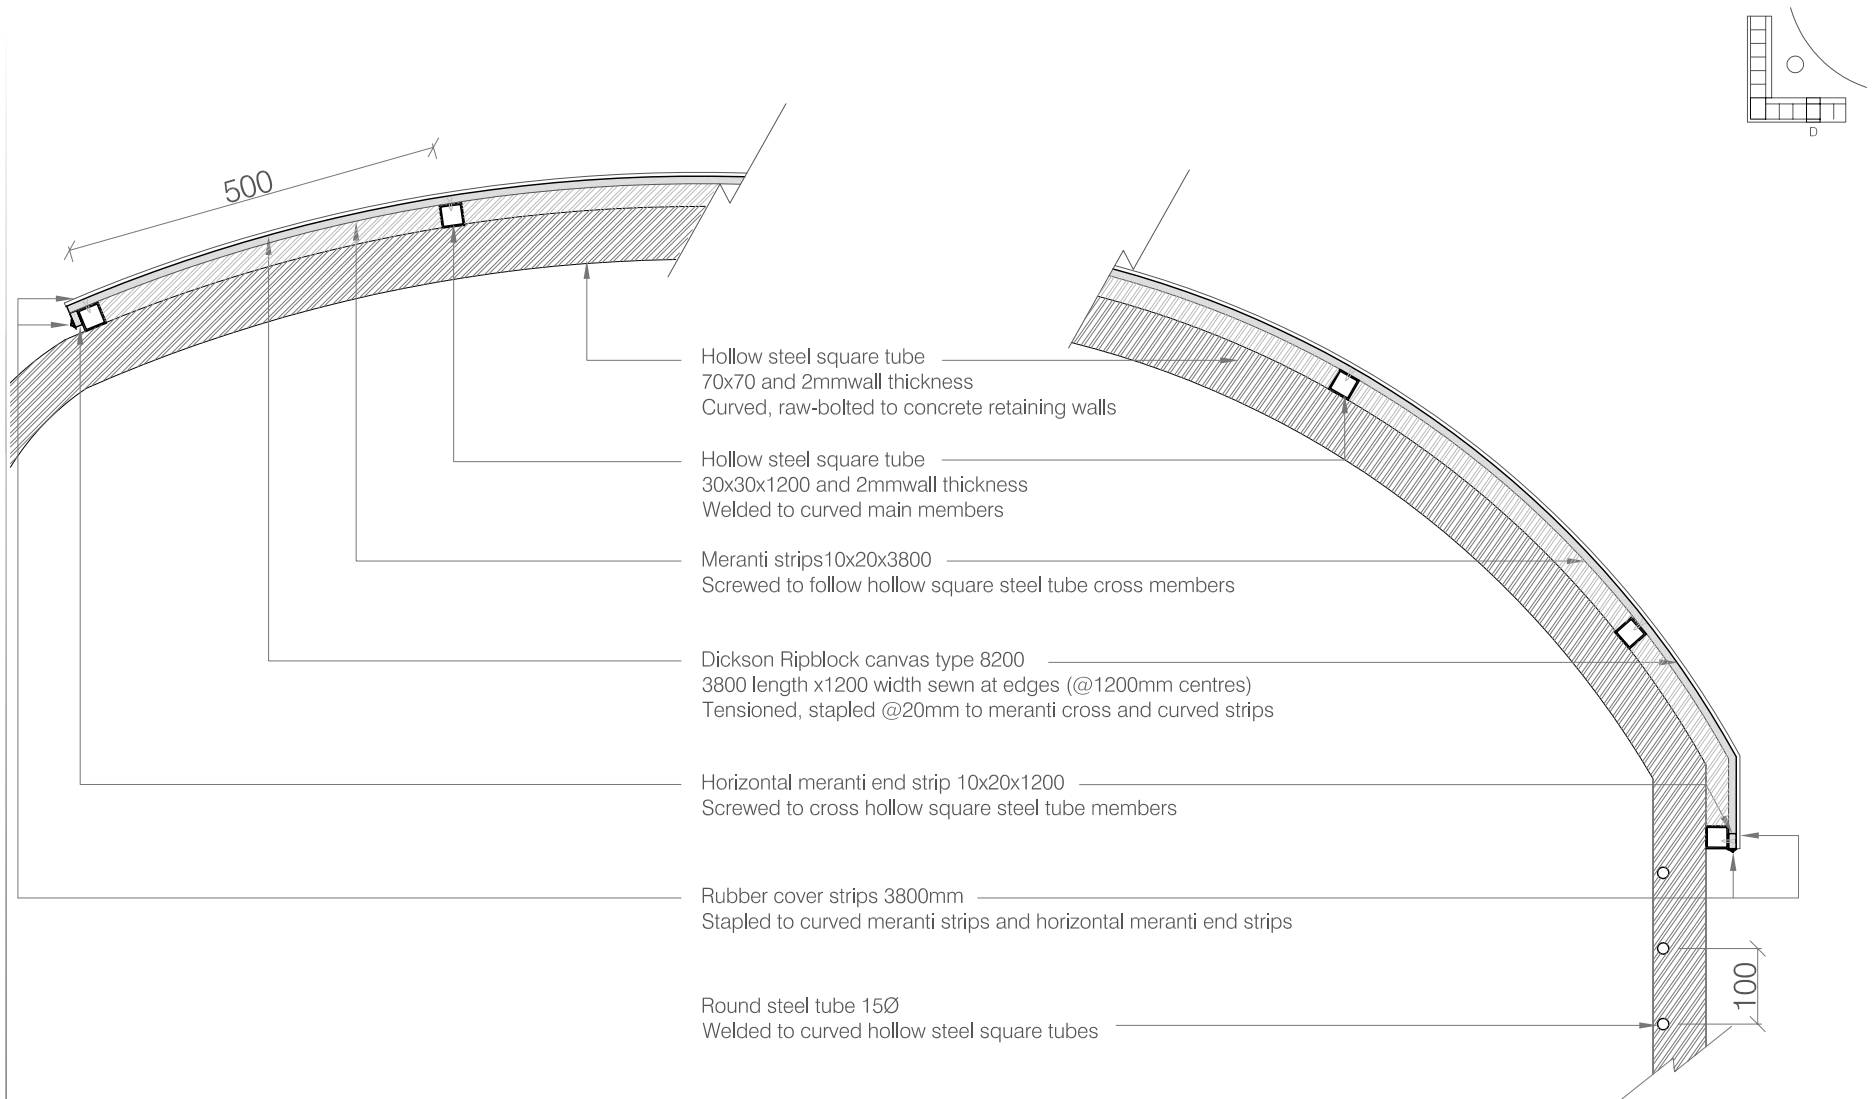

Plan C1 Experi-path  
Scale 1:50

Plan C2 Experi-path Shade Structure  
Scale 1:50

Section C2 Experi-path

Scale 1:25

Detail Section C1 - Experi-path View, Play, Walk, Relax Zones

Scale 1:20

Detail of Section C1 Experi-path shade structure

Scale 1:20

Elevation Detail C2 - Experi-path shade structure

Scale 1:10