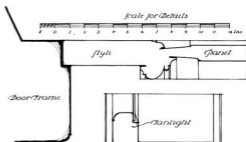

Scale for Details