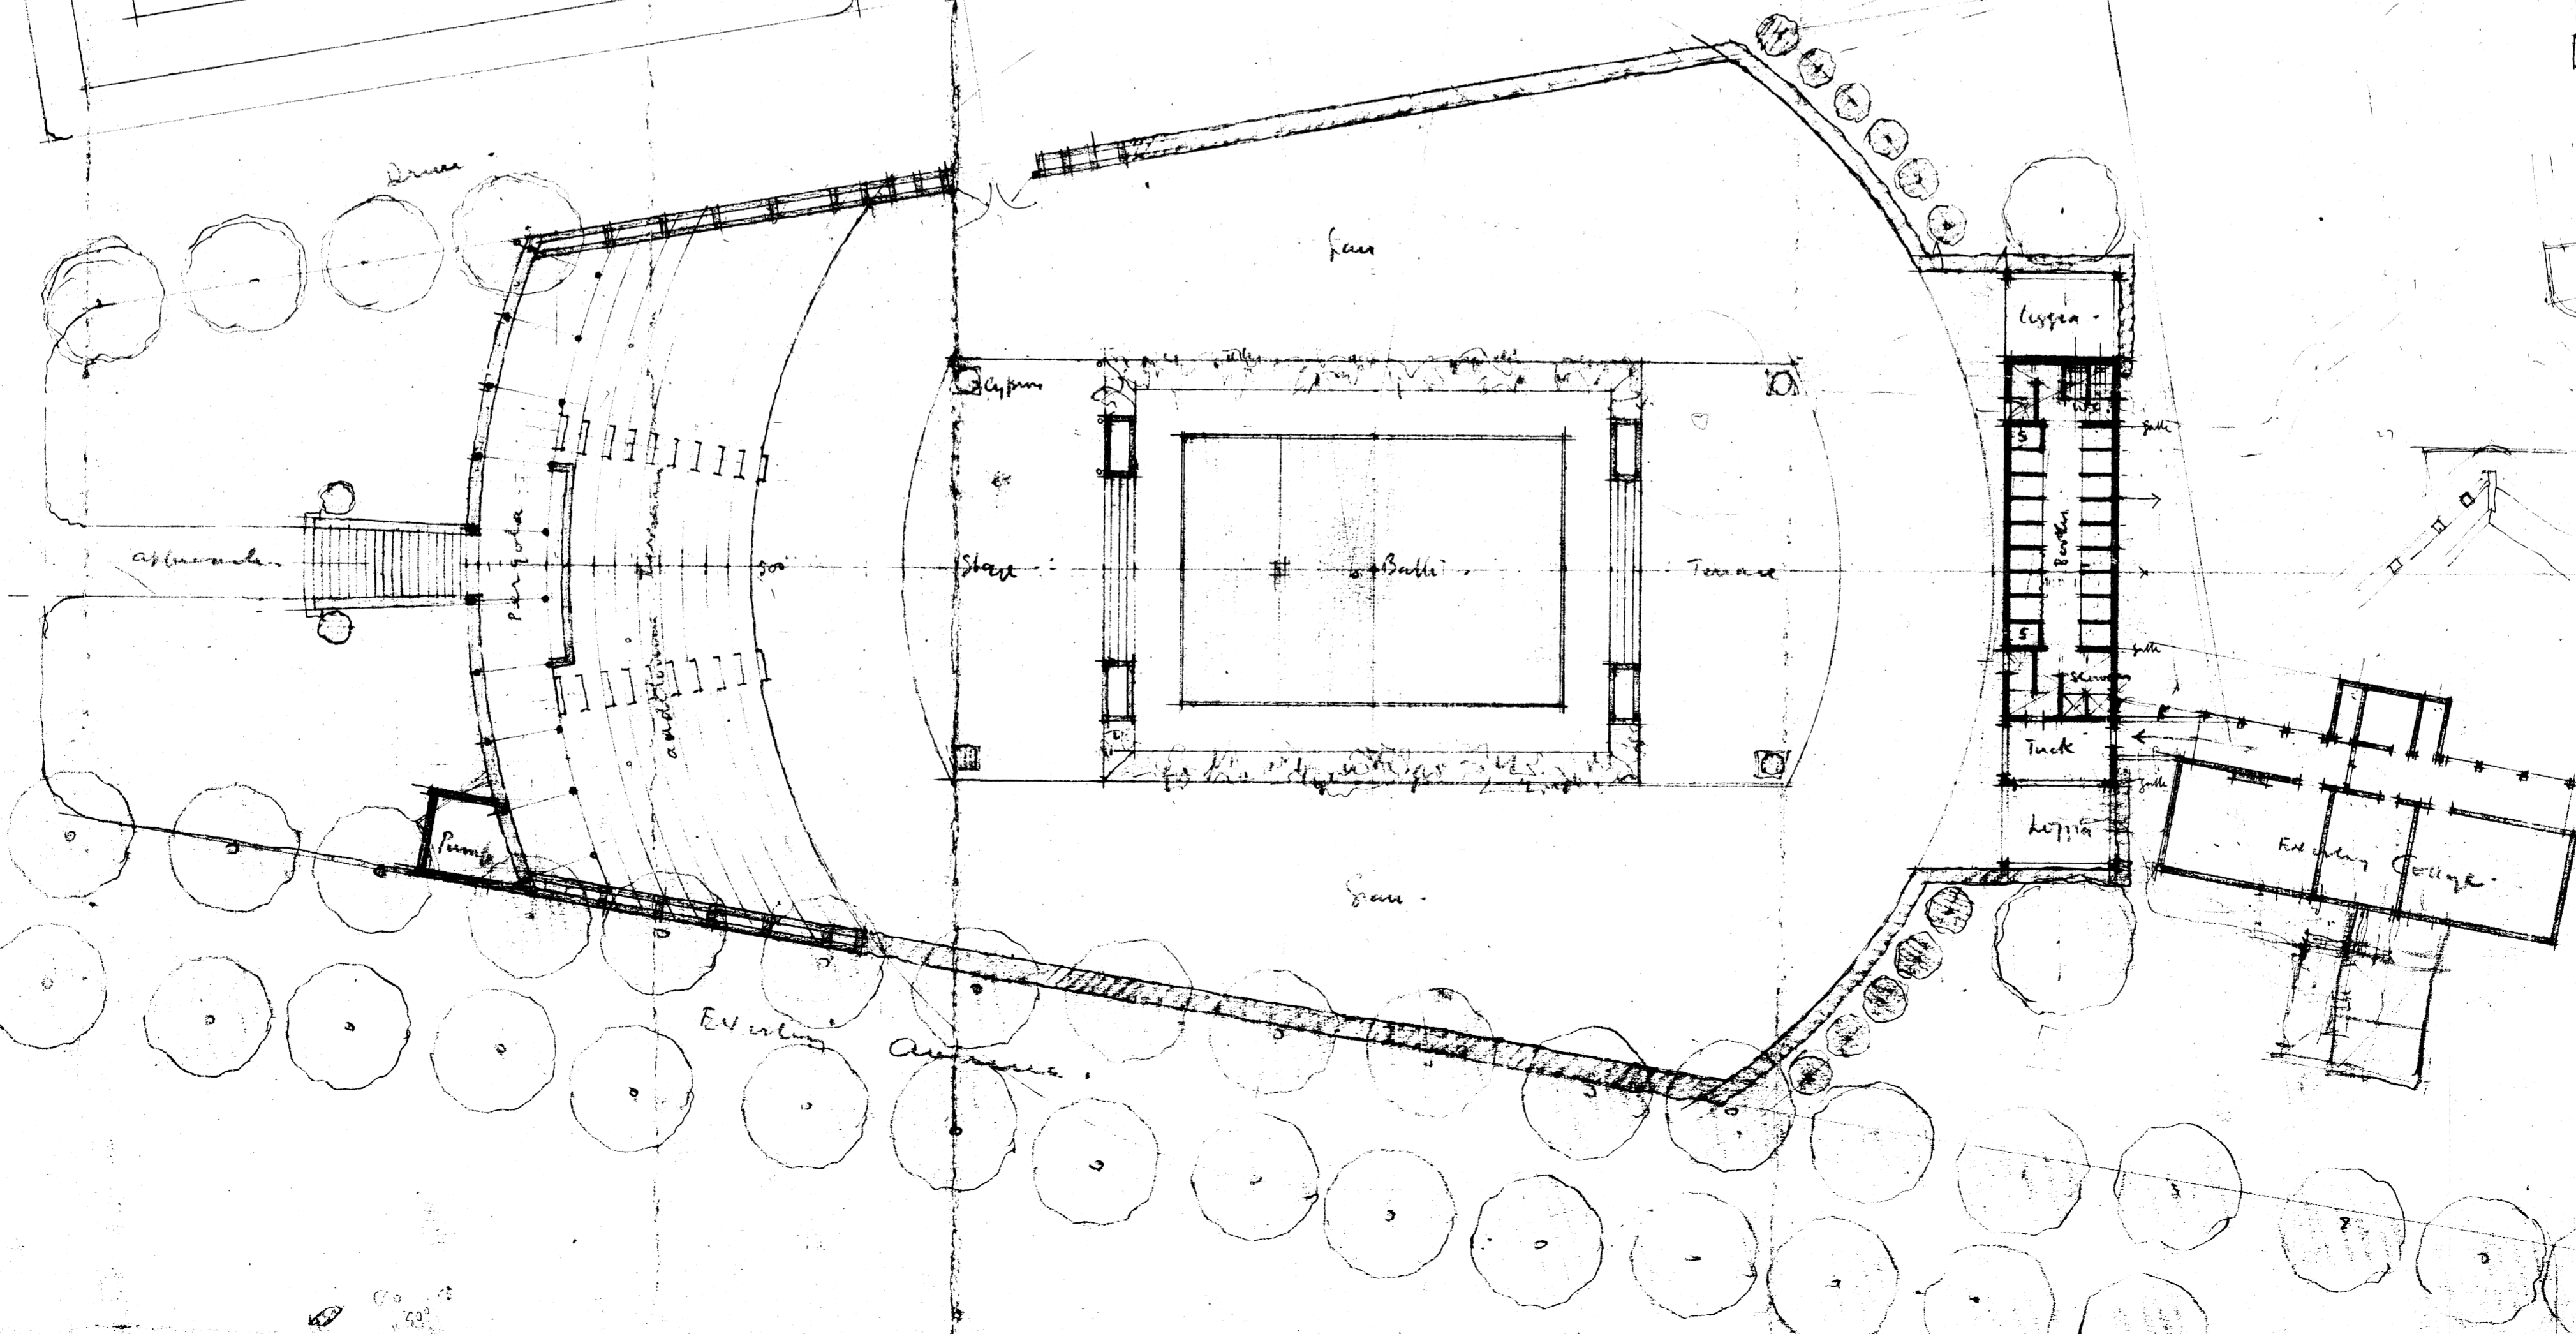

NEW SWIMMING BATH, OPEN AIR THEATRE AND ENCLOSURE FOR PRETORIA HIGH SCHOOL FOR GIRLS.

1/16" SCALE SKETCH PLAN.

DWG. NO P4 288P.
(REVISED SKETCH NO 4)

Revised by Section on 29/7/71

Futsal Hostel Site

Existing Tennis Court

School House

on 11/11/71
18.4136