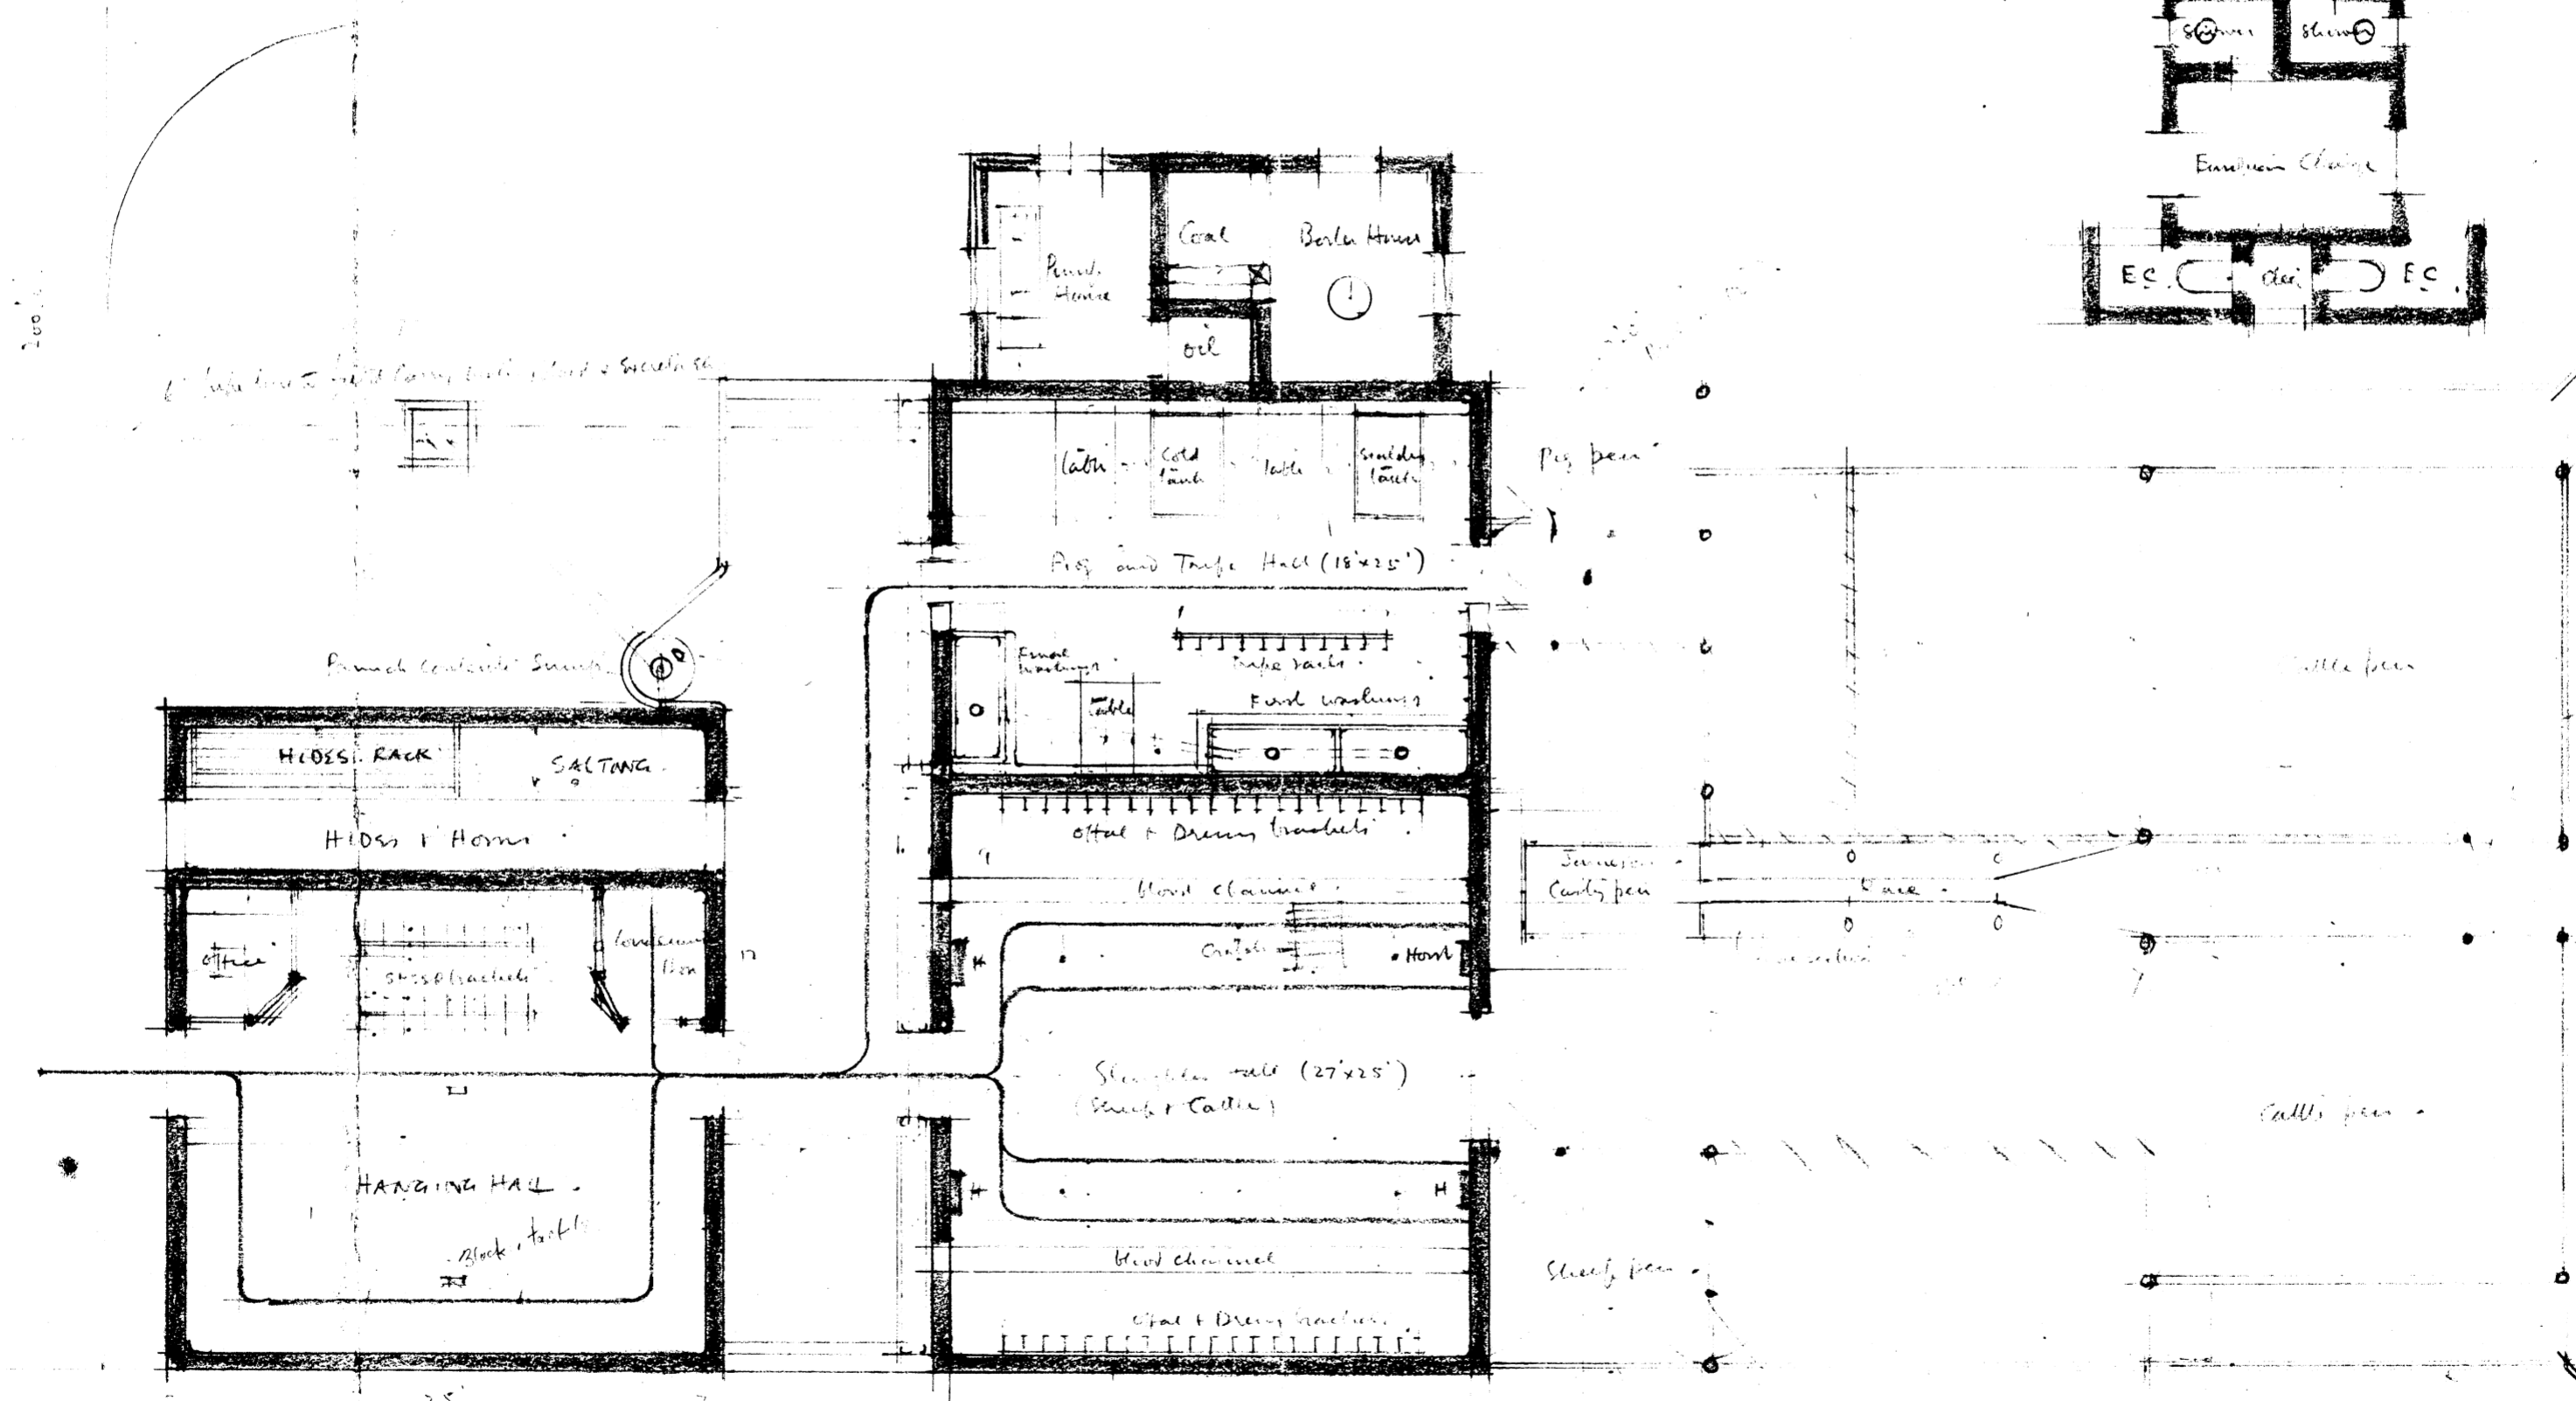

REVISED EIGHTH SCALE SKETCH - (Krumpton Park abattoir).

20.11.39

up to 5.6
10.10.39

? large section of Race
with side.
Measure race.
Bleed tanks function
Pig bleeding?
hoist.

Memorandum ARBA
Architect PETERSON