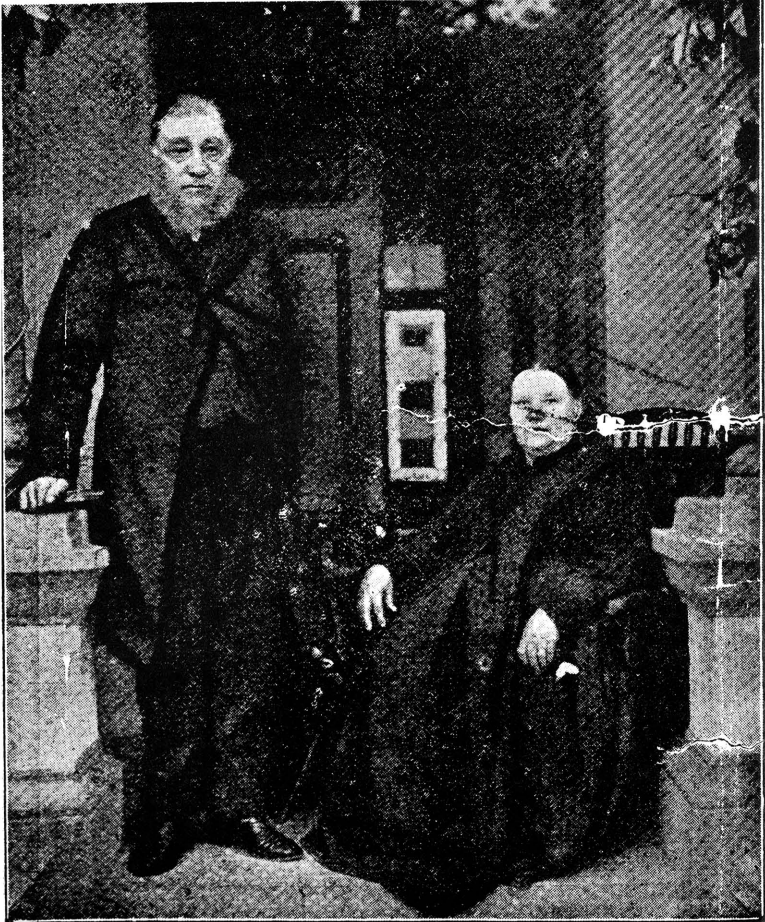

NACHTMAAL ON CHURCH SQUARE, PRETORIA.

[From Photo. by Leo. Weinthal.
The Late ex-President, with his Medical Attendant, Dr. Heymans, and
his Private Secretary, Mr. M. Bredell.

THE LATE PAUL KRUGER AND HIS WIFE.

MRS. KRUGER.

THE BOER DEPUTATION TO LONDON, 1883.

MR. G. A. A. MIDDLEBERG,
Formerly Director of the Netherlands Railway, who is accompanying
the remains of his former friend to South Africa.

S.S. "BATAVIER VI.," WHICH CONVEYED THE EX-PRESIDENT'S REMAINS TO SOUTH AFRICA.

IN 1887.

THE LAST YEAR OF OFFICE.

Pres. Kruger