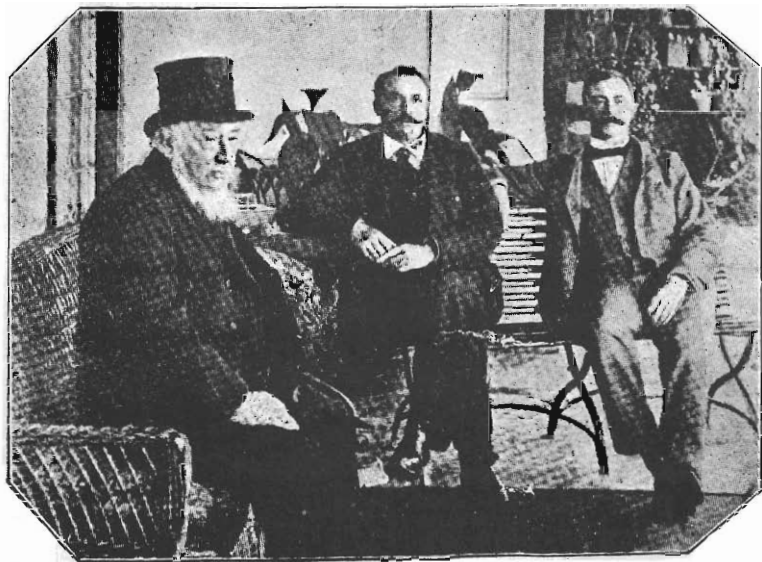

NACHTMAAL ON CHURCH SQUARE, PRETORIA.

[From Photo. by Leo. Weinthal.
The Late ex-President, with his Medical Attendant, Dr. Heymans, and
his Private Secretary, Mr. M. Bredell.

THE LATE PAUL KRUGER AND HIS WIFE.

MRS. KRUGER.

THE BOER DEPUTATION TO LONDON, 1883.

MR. G. A. A. MIDDLEBERG,
Formerly Director of the Netherlands Railway, who is accompanying
the remains of his former friend to South Africa.

S.S. "BATAVIER VI.," WHICH CONVEYED THE EX-PRESIDENT'S REMAINS TO SOUTH AFRICA.

IN 1887.

THE LAST YEAR OF OFFICE.

Pres. Kruger