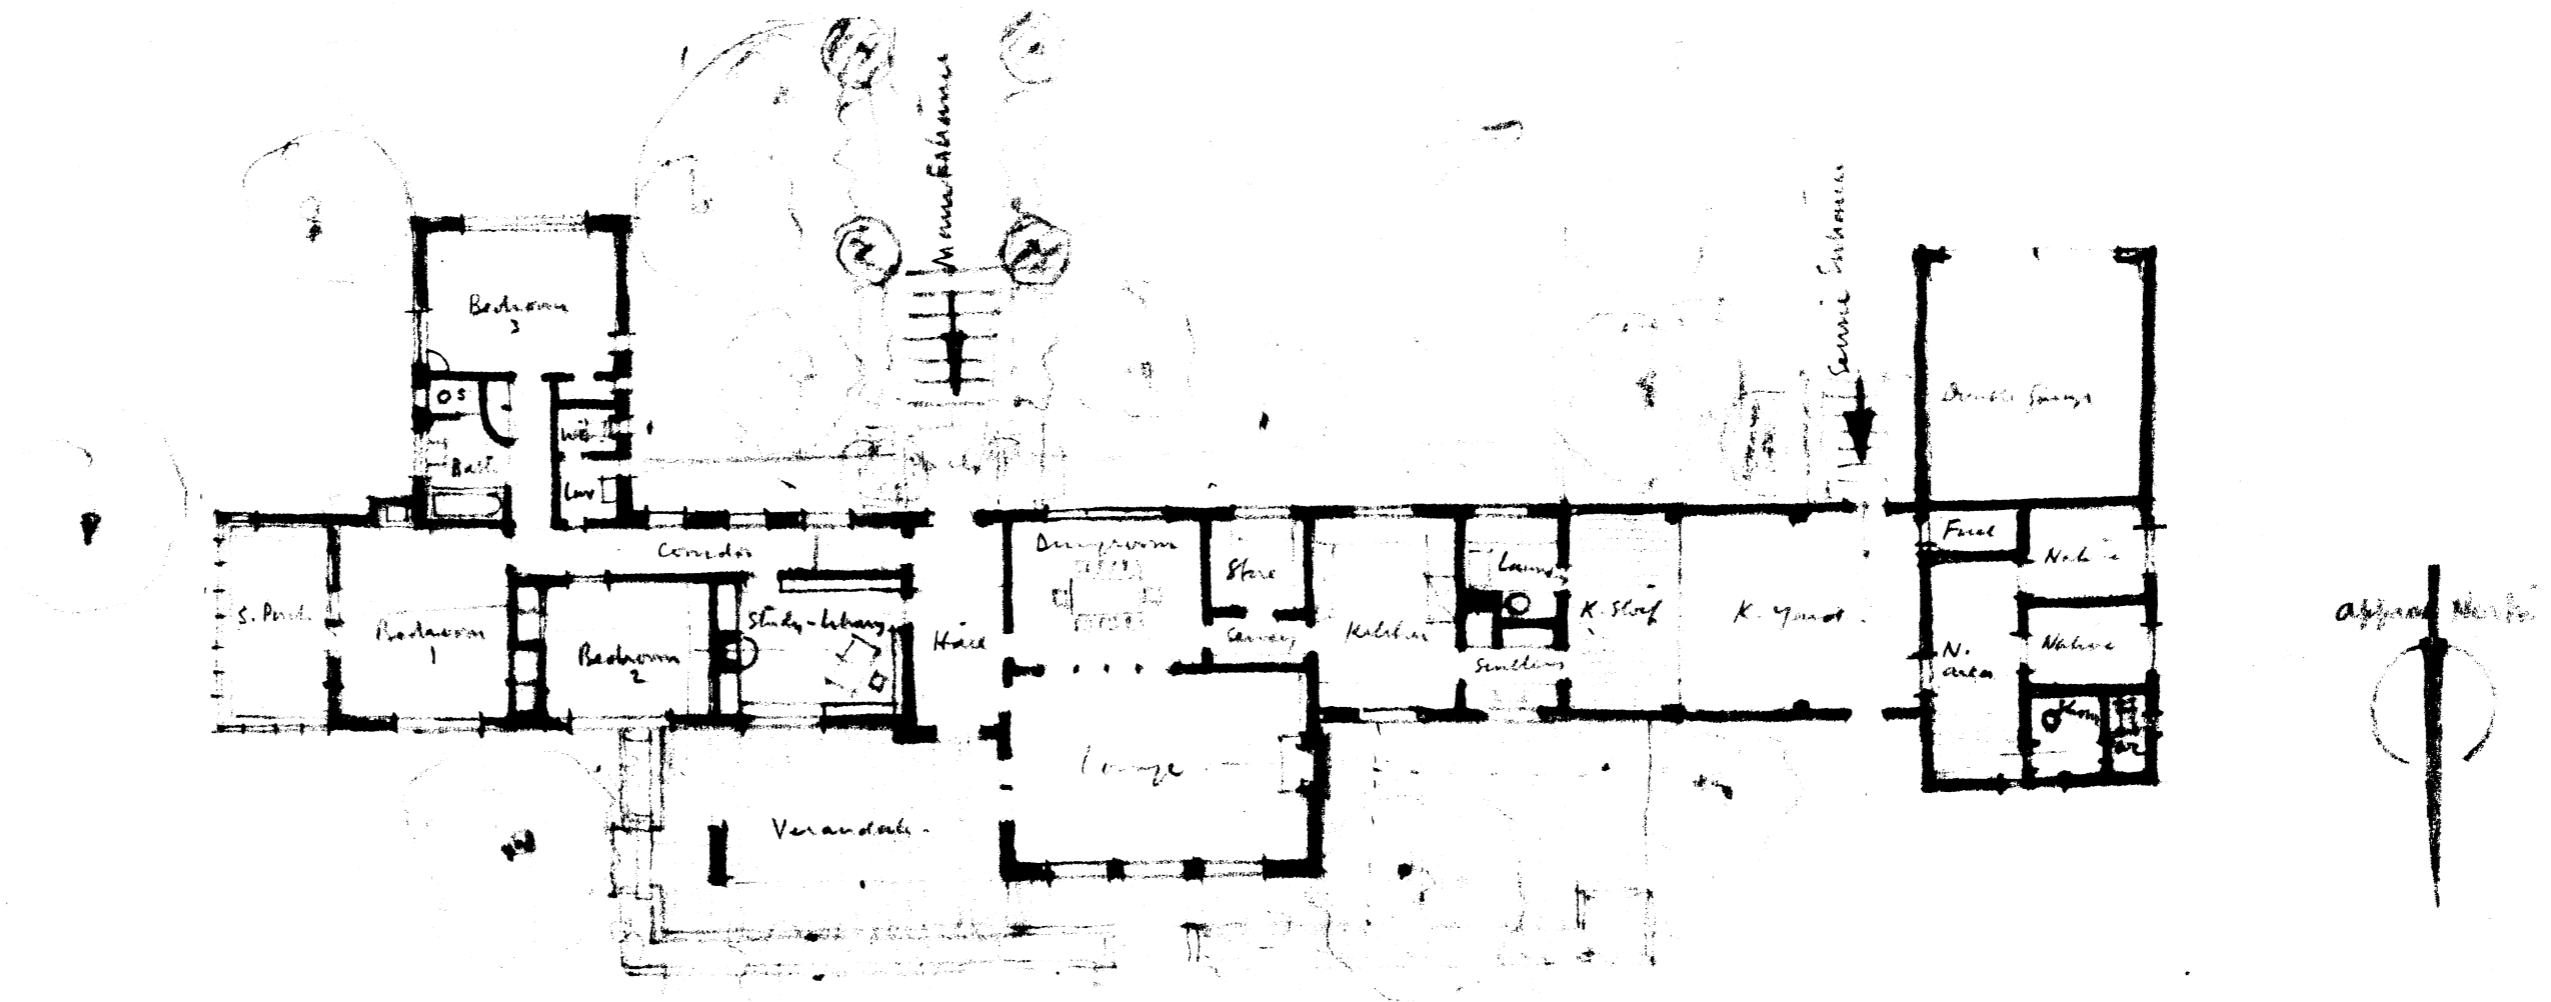

North Front.

1/16" = 1' 0"

PROPOSED NEW HOUSE TO BE BUILT NEAR DERDE DOORT, PRETORIA

DR C F VAN DER MERWE.

SIXTEENTH SCALE PRELIMINARY SKETCH PLAN. 15. 2. 40.

Numer, Eaton + Fan
 Architects,
 38 GRASSMAN BLDGS
 PRETORIA