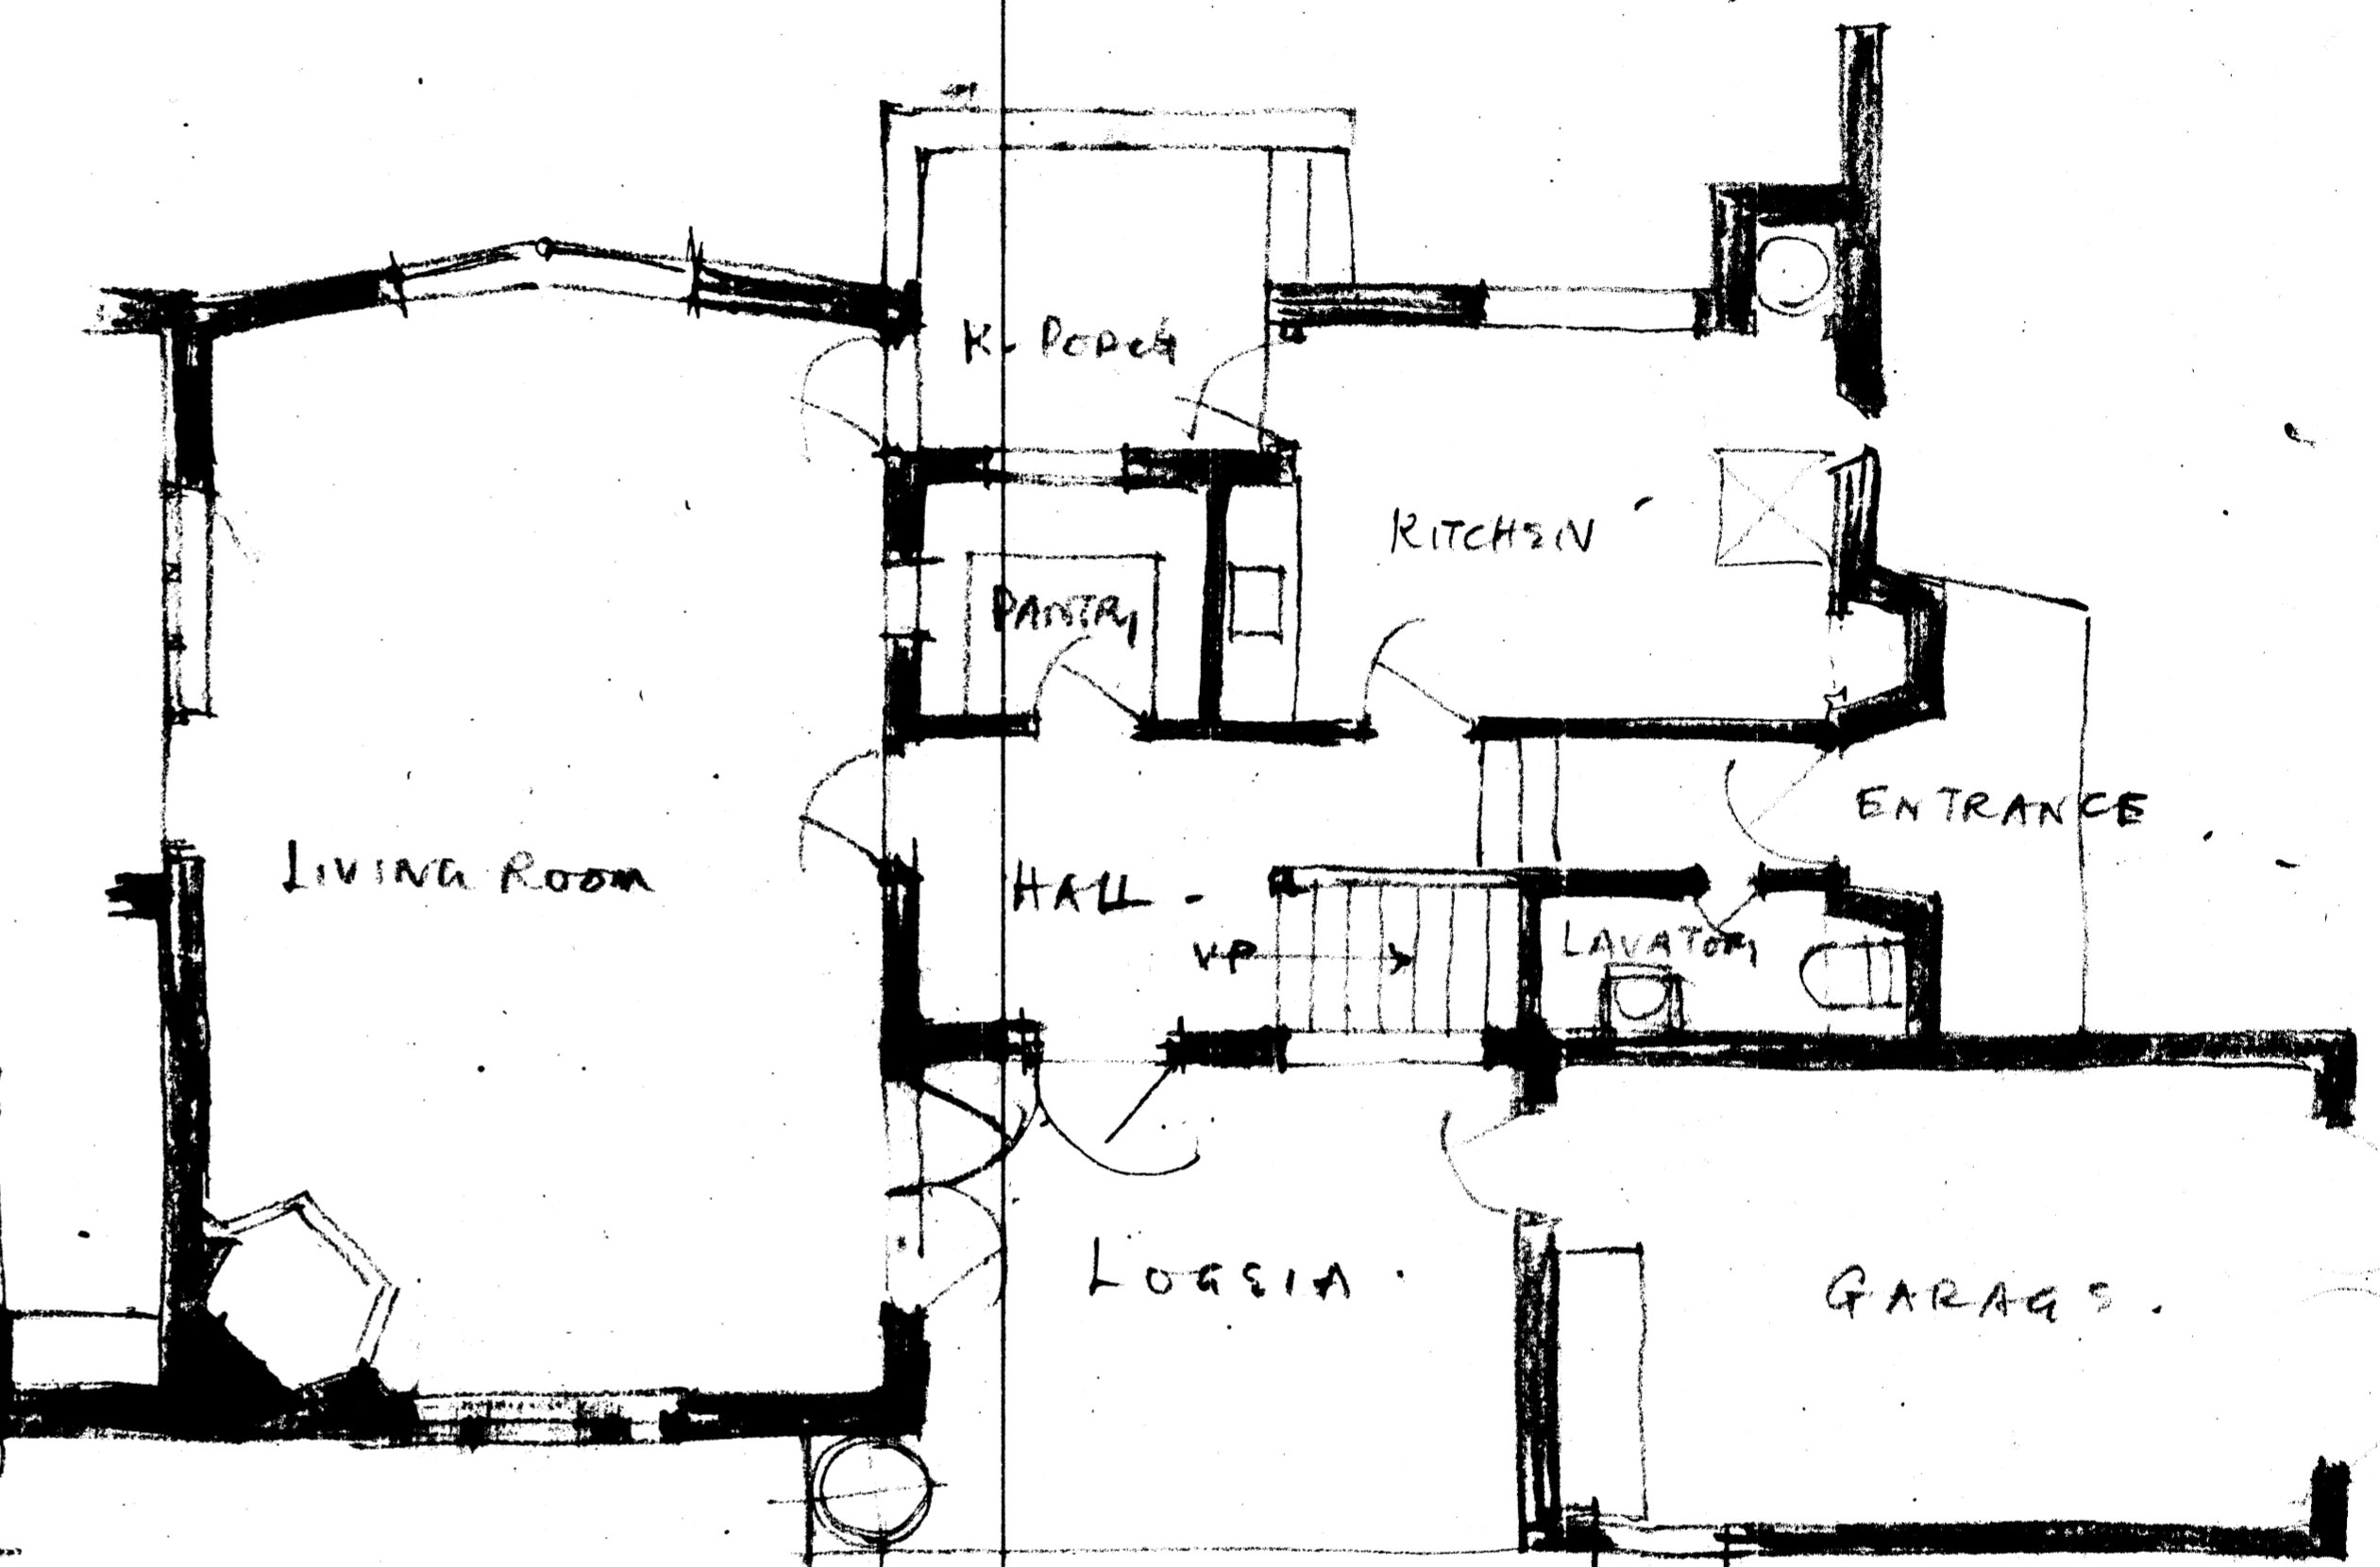

ALTERNATIVE SCHEME -

COTTAGE FOR E. MOGGERIDGE ESQ.

Norman Eaton ARIBA
 Chartered Architect
 Practice 28.4.33

£950 without Garage or
 Basement etc.

£130 Garage

£75 Basement + E.C.

£1155 P.49/3.