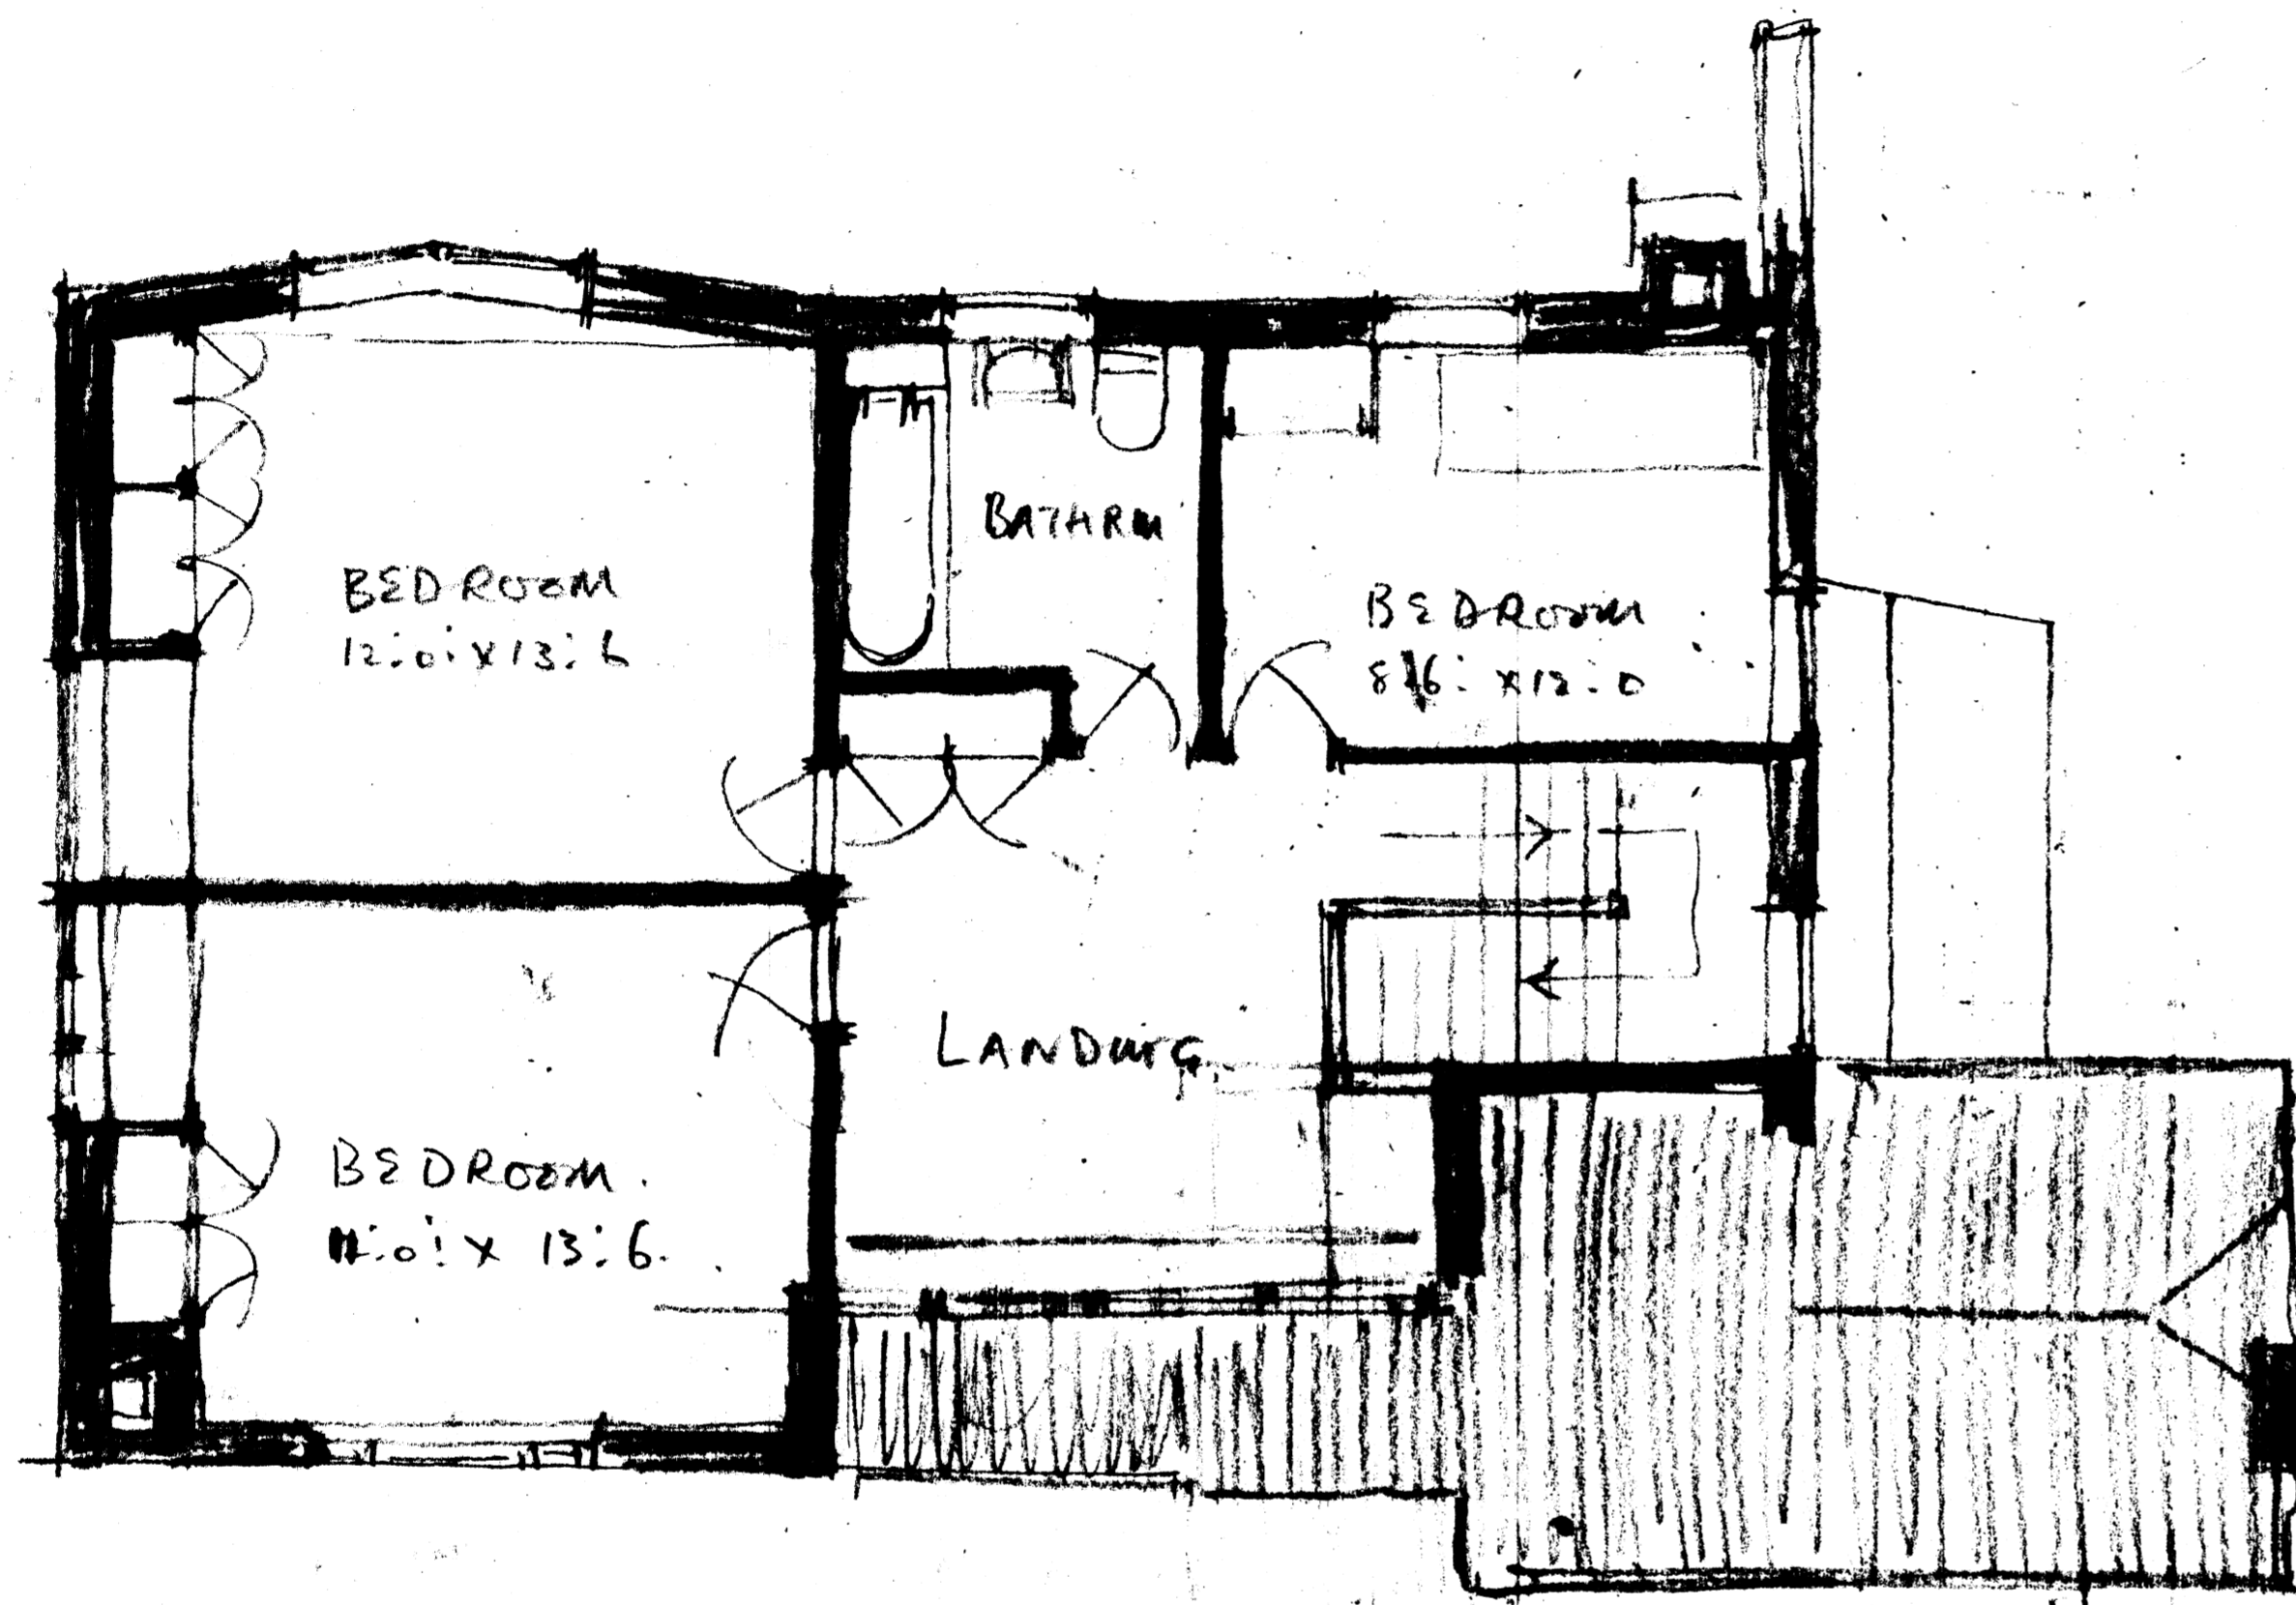

ALTERNATIVE SCHEME -

COTTAGE FOR E. MOGGERIDGE ESQ.

Norman Eaton ARIBA
 Chartered Architect
 Practice 28.4.33

£950 without Garage or
 Basement etc.

£130 Garage

£75 Basement + E.C.

£1155 P.49/3.