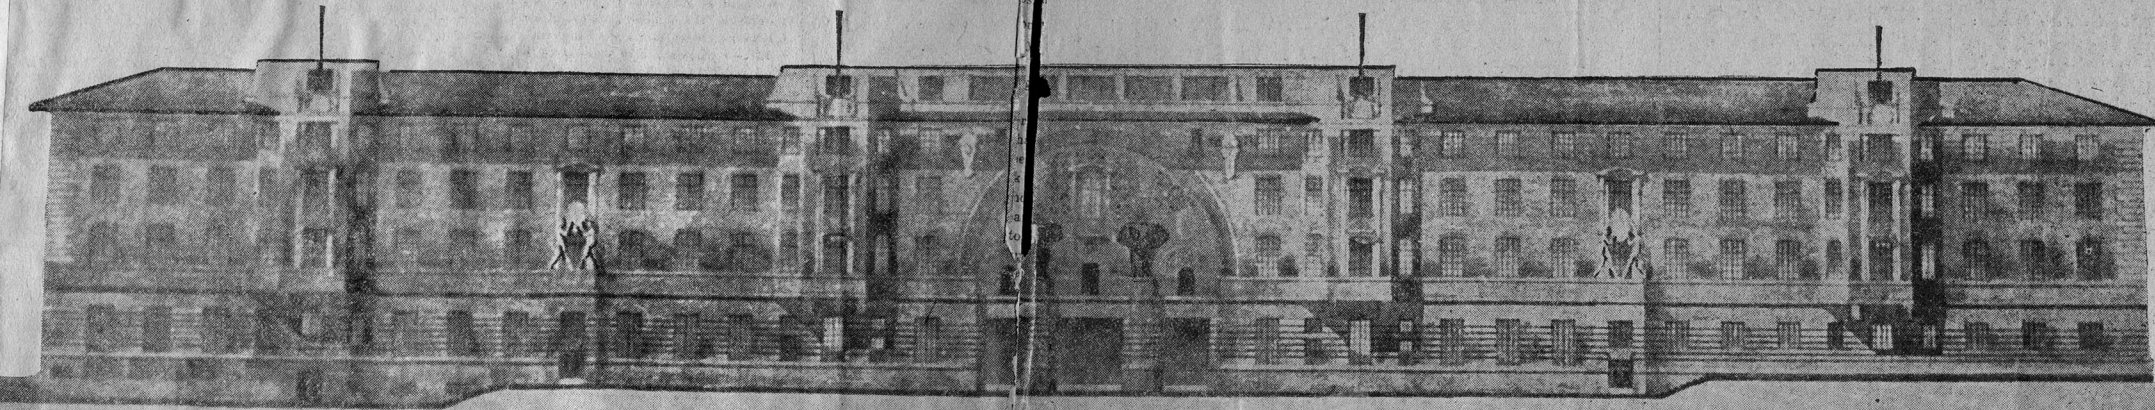

WHAT OUR NEW STATION WILL LOOK LIKE

A general view of the new station. The frontage will occupy a site from the present Head Office in De Villiers Street right to the United Party Club. The main entrance will be in Eloff Street.