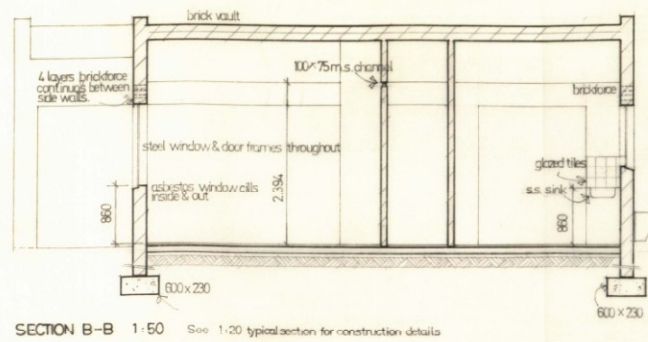

1. View from the driveway looking south-east

2. View of the northern facade

3. View of the south-east corner

4. View of the yard looking east

5. View of the southern facade

6. View of north-west corner showing stereotometry

7. View from the street looking east

8. View of living room

9. View looking east

10. View of bedroom

No.	Date	Amendment
Gabriel Fagan 88 Loop Street Cape Town		Architect 412001
IDA'S VALLEY		FARM WORKERS HOUSING
STELLENBOSCH		
PLANS SECTIONS & ELEVATIONS OF ONE OF FOUR IDENTICAL HOUSES		
Drawing Number		
7503/1/2		
Scale	Date	
1:50 1:20	APRIL 1975	