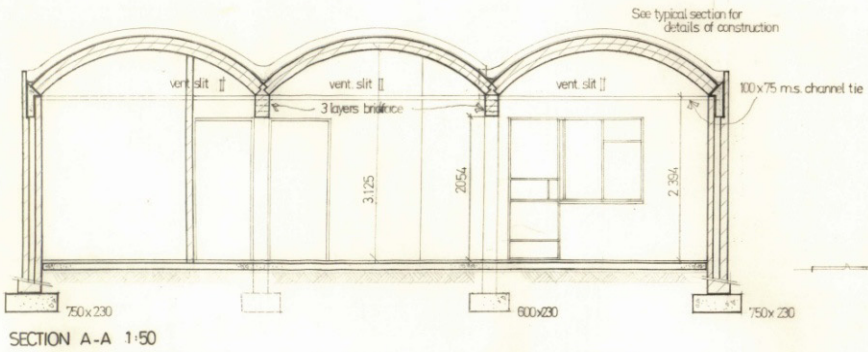

1. View from the driveway looking south-east

2. View of the northern facade

3. View of the south-east corner

4. View of the yard looking east

5. View of the southern facade

6. View of north-west corner showing stereotometry

7. View from the street looking east

8. View of living room

9. View looking east

10. View of bedroom

No.	Date	Amendment
Gabriel Fagan 88 Loop Street Cape Town		Architect 412001
IDA'S VALLEY		FARM WORKERS HOUSING
STELLENBOSCH		
PLANS SECTIONS & ELEVATIONS OF ONE OF FOUR IDENTICAL HOUSES		
Drawing Number		
7503/1/2		
Scale	Date	
1:50 1:20	APRIL 1975	