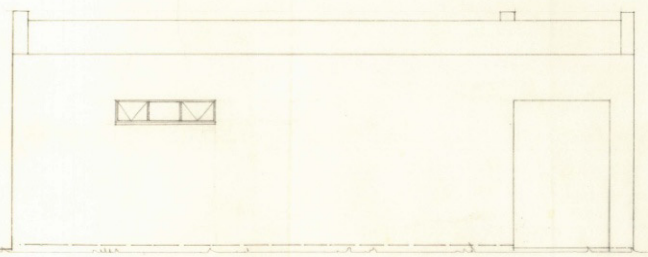

1. View from the driveway looking south-east

2. View of the northern facade

3. View of the south-east corner

4. View of the yard looking east

5. View of the southern facade

6. View of north-west corner showing stereotometry

7. View from the street looking east

8. View of living room

9. View looking east

10. View of bedroom

No.	Date	Amendment
Gabriel Fagan 88 Loop Street Cape Town		Architect 412001
IDA'S VALLEY		FARM WORKERS HOUSING
STELLENBOSCH		
PLANS SECTIONS & ELEVATIONS OF ONE OF FOUR IDENTICAL HOUSES		
Drawing Number		
7503/1/2		
Scale	Date	
1:50 1:20	APRIL 1975	