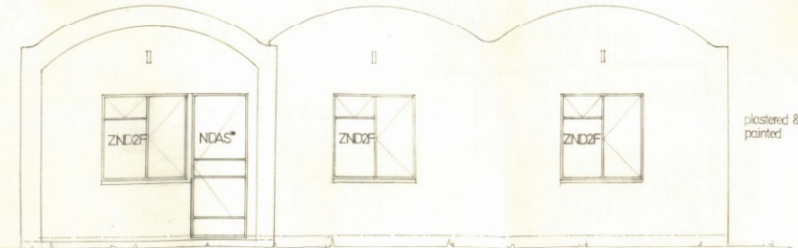

1. View from the driveway looking south-east

2. View of the northern facade

3. View of the south-east corner

4. View of the yard looking east

5. View of the southern facade

6. View of north-west corner showing stereotometry

7. View from the street looking east

8. View of living room

9. View looking east

10. View of bedroom

No.	Date	Amendment
Gabriel Fagan 88 Loop Street Cape Town		Architect 412001
IDA'S VALLEY		FARM WORKERS HOUSING
STELLENBOSCH		
PLANS SECTIONS & ELEVATIONS OF ONE OF FOUR IDENTICAL HOUSES		
Drawing Number		
7503/1/2		
Scale	Date	
1:50 1:20	APRIL 1975	