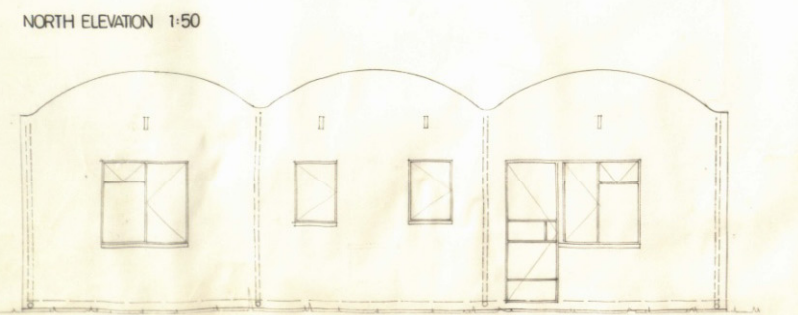

1. View from the driveway looking south-east

2. View of the northern facade

3. View of the south-east corner

4. View of the yard looking east

5. View of the southern facade

6. View of north-west corner showing stereotometry

7. View from the street looking east

8. View of living room

9. View looking east

10. View of bedroom

No.	Date	Amendment
Gabriel Fagan 88 Loop Street Cape Town		Architect 412001
IDA'S VALLEY		FARM WORKERS HOUSING
STELLENBOSCH		
PLANS SECTIONS & ELEVATIONS OF ONE OF FOUR IDENTICAL HOUSES		
Drawing Number		
7503/1/2		
Scale	Date	
1:50 1:20	APRIL 1975	