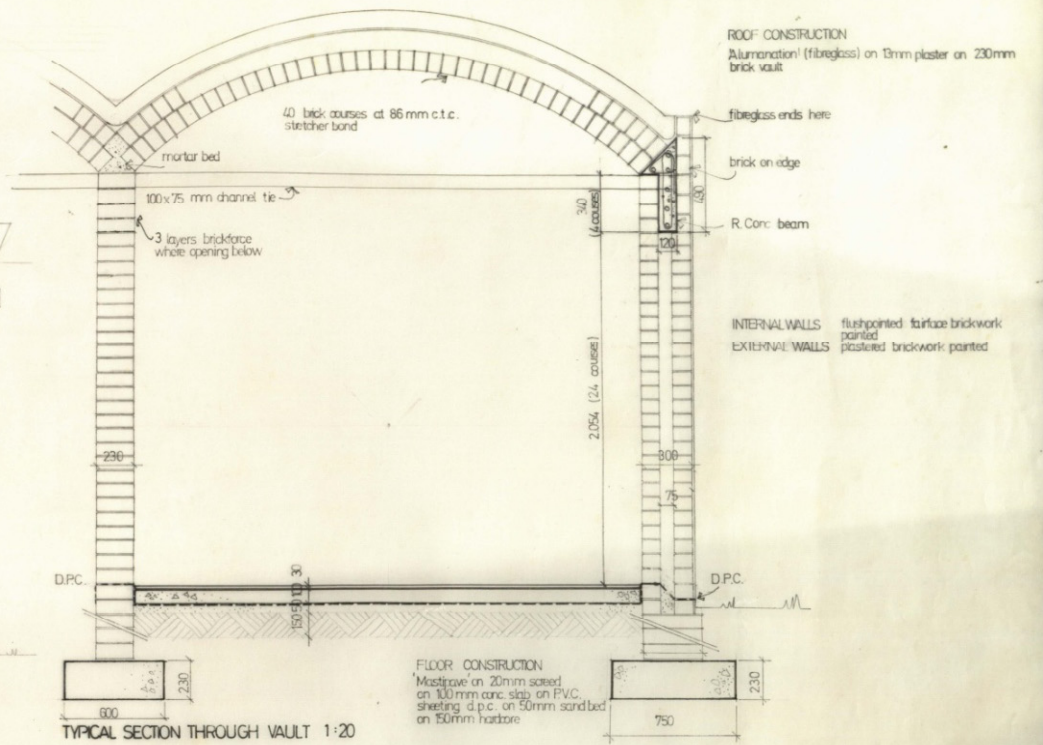

1. View from the driveway looking south-east

2. View of the northern facade

3. View of the south-east corner

4. View of the yard looking east

5. View of the southern facade

6. View of north-west corner showing stereotometry

7. View from the street looking east

8. View of living room

9. View looking east

10. View of bedroom

No.	Date	Amendment
Gabriel Fagan 88 Loop Street Cape Town		Architect 412001
IDA'S VALLEY		FARM WORKERS HOUSING
STELLENBOSCH		
PLANS SECTIONS & ELEVATIONS OF ONE OF FOUR IDENTICAL HOUSES		
Drawing Number		
7503/1/2		
Scale	Date	
1:50 1:20	APRIL 1975	