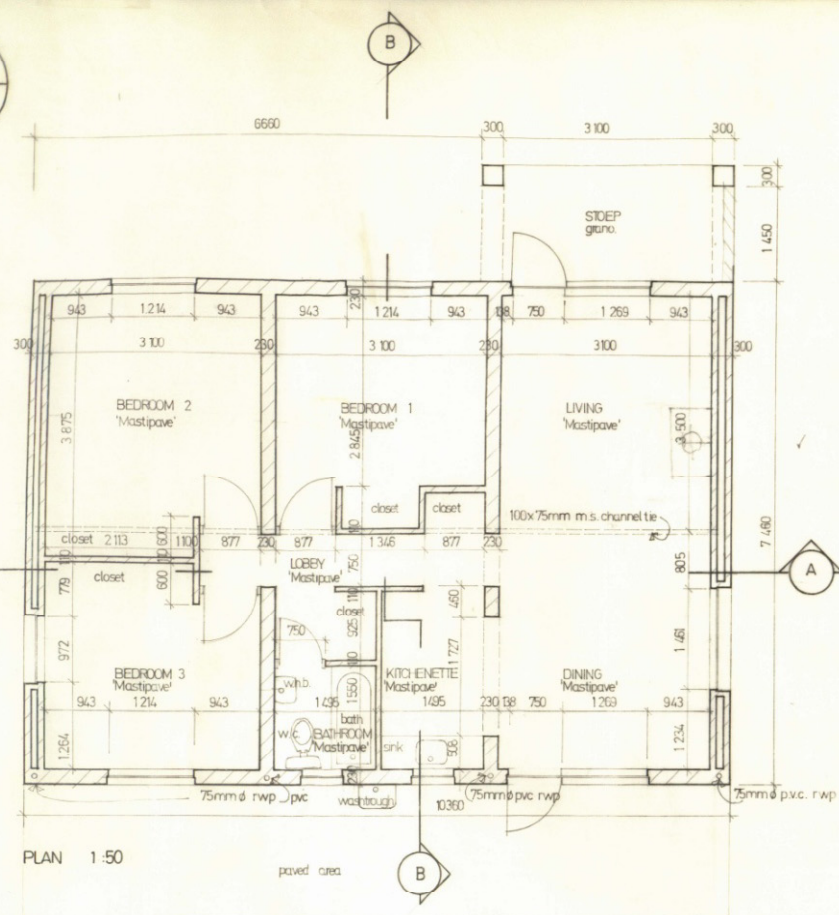

1. View from the driveway looking south-east

2. View of the northern facade

3. View of the south-east corner

4. View of the yard looking east

5. View of the southern facade

6. View of north-west corner showing stereotometry

7. View from the street looking east

8. View of living room

9. View looking east

10. View of bedroom

No.	Date	Amendment
Gabriel Fagan 88 Loop Street Cape Town		Architect 412001
IDA'S VALLEY		FARM WORKERS HOUSING
STELLENBOSCH		
PLANS SECTIONS & ELEVATIONS OF ONE OF FOUR IDENTICAL HOUSES		
Drawing Number		
7503/1/2		
Scale	Date	
1:50 1:20	APRIL 1975	