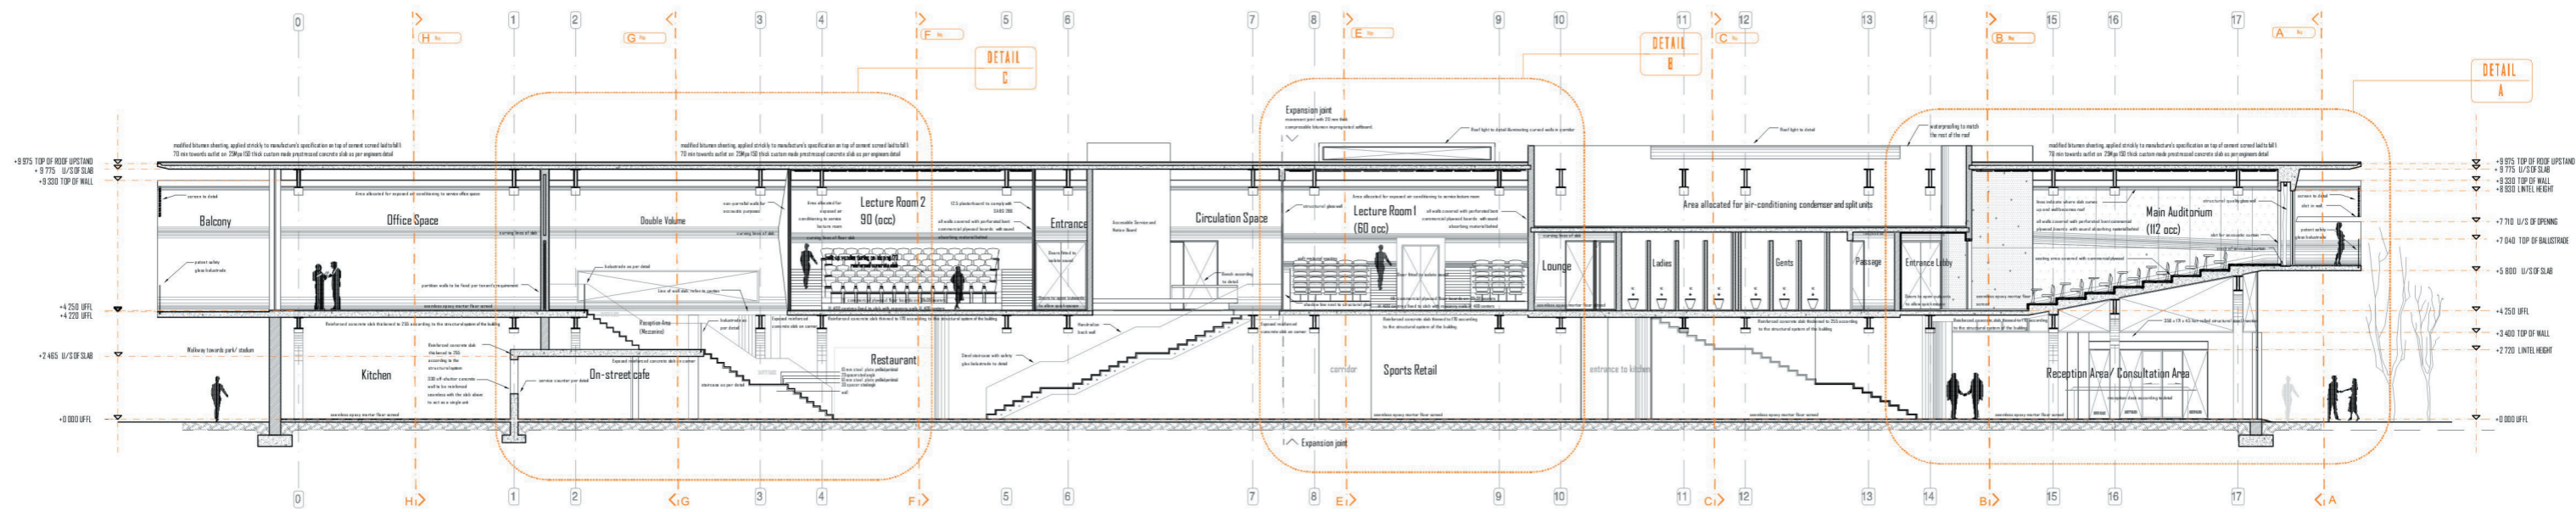

North Eastern Elevation

November 2005

Scale 1:250

FACILITIES FOR THE DEVELOPMENT OF SPORT IN CONJUNCTION WITH THE 2010 SOCCER WORLD CUP : sports administration building

South Western Elevation

Scale 1:250

November 2005

FACILITIES FOR THE DEVELOPMENT OF SPORT IN CONJUNCTION WITH THE 2010 SOCCER WORLD CUP : sports administration building

Section I-I

November 2005

Scale 1:250

FACILITIES FOR THE DEVELOPMENT OF SPORT IN CONJUNCTION WITH THE 2010 SOCCER WORLD CUP : sports administration building