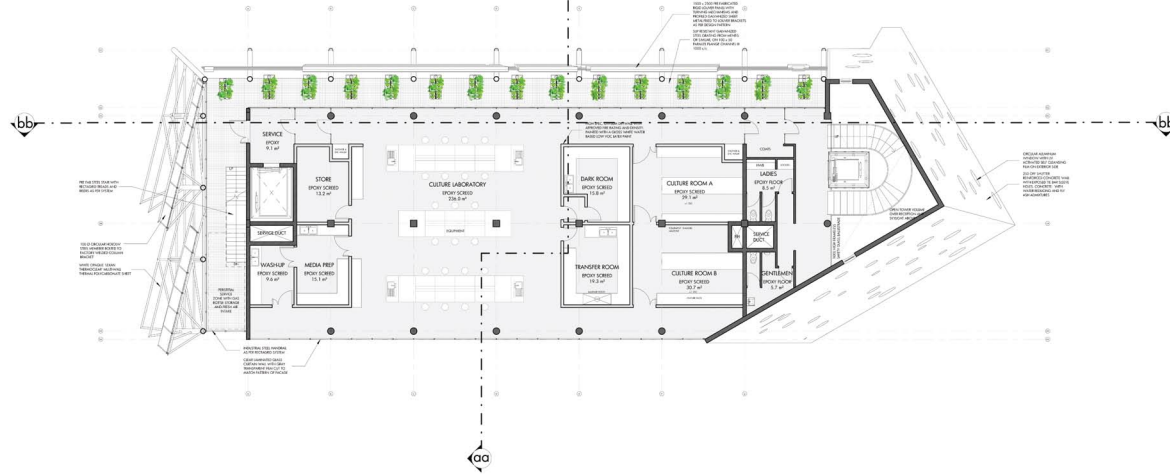

UNIVERSITEIT VAN PRETORIA
UNIVERSITY OF PRETORIA
YUNIBESITHI YA PRETORIA

drawings_06

site location_

PEDESTRIAN ENTRANCE
TO BRUGER PARK

CITY EDGE AROUND

ground floor plan

first floor plan_

second floor plan_

third floor plan_

fourth floor plan_

fifth floor plan_

sixth floor plan_

seventh floor plan_

UNIVERSITEIT VAN PRETORIA
UNIVERSITY OF PRETORIA
YUNIBESITHI YA PRETORIA

section a-a_

details_