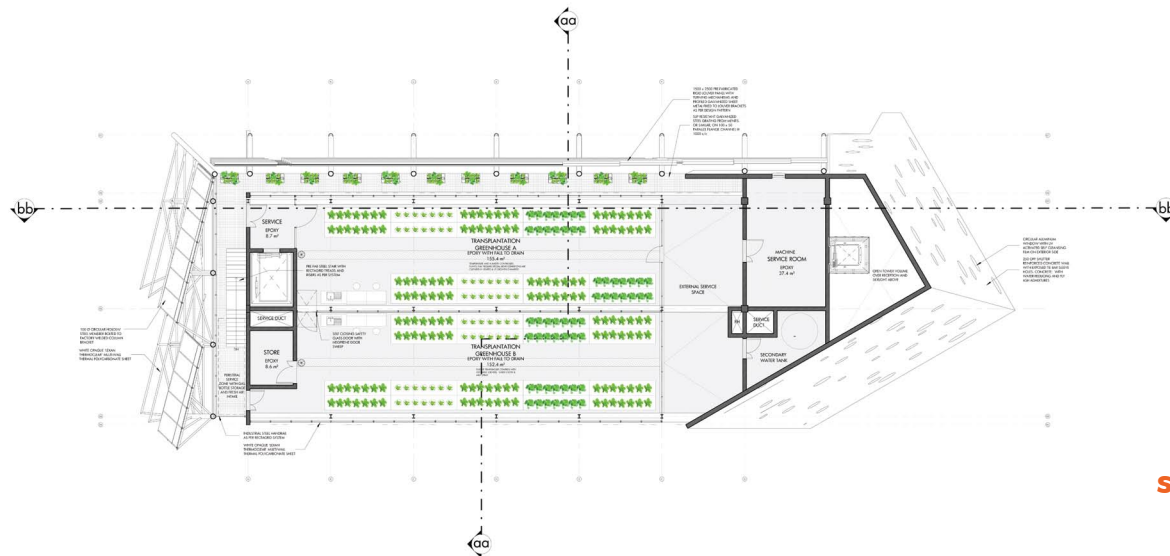

UNIVERSITEIT VAN PRETORIA
UNIVERSITY OF PRETORIA
YUNIBESITHI YA PRETORIA

drawings_06

site location_

PEDESTRIAN ENTRANCE
TO BRUGER PARK

CITY EDGE AROUND

ground floor plan

first floor plan_

second floor plan_

third floor plan_

fourth floor plan_

fifth floor plan_

sixth floor plan_

seventh floor plan_

UNIVERSITEIT VAN PRETORIA
UNIVERSITY OF PRETORIA
YUNIBESITHI YA PRETORIA

section a-a_

details_