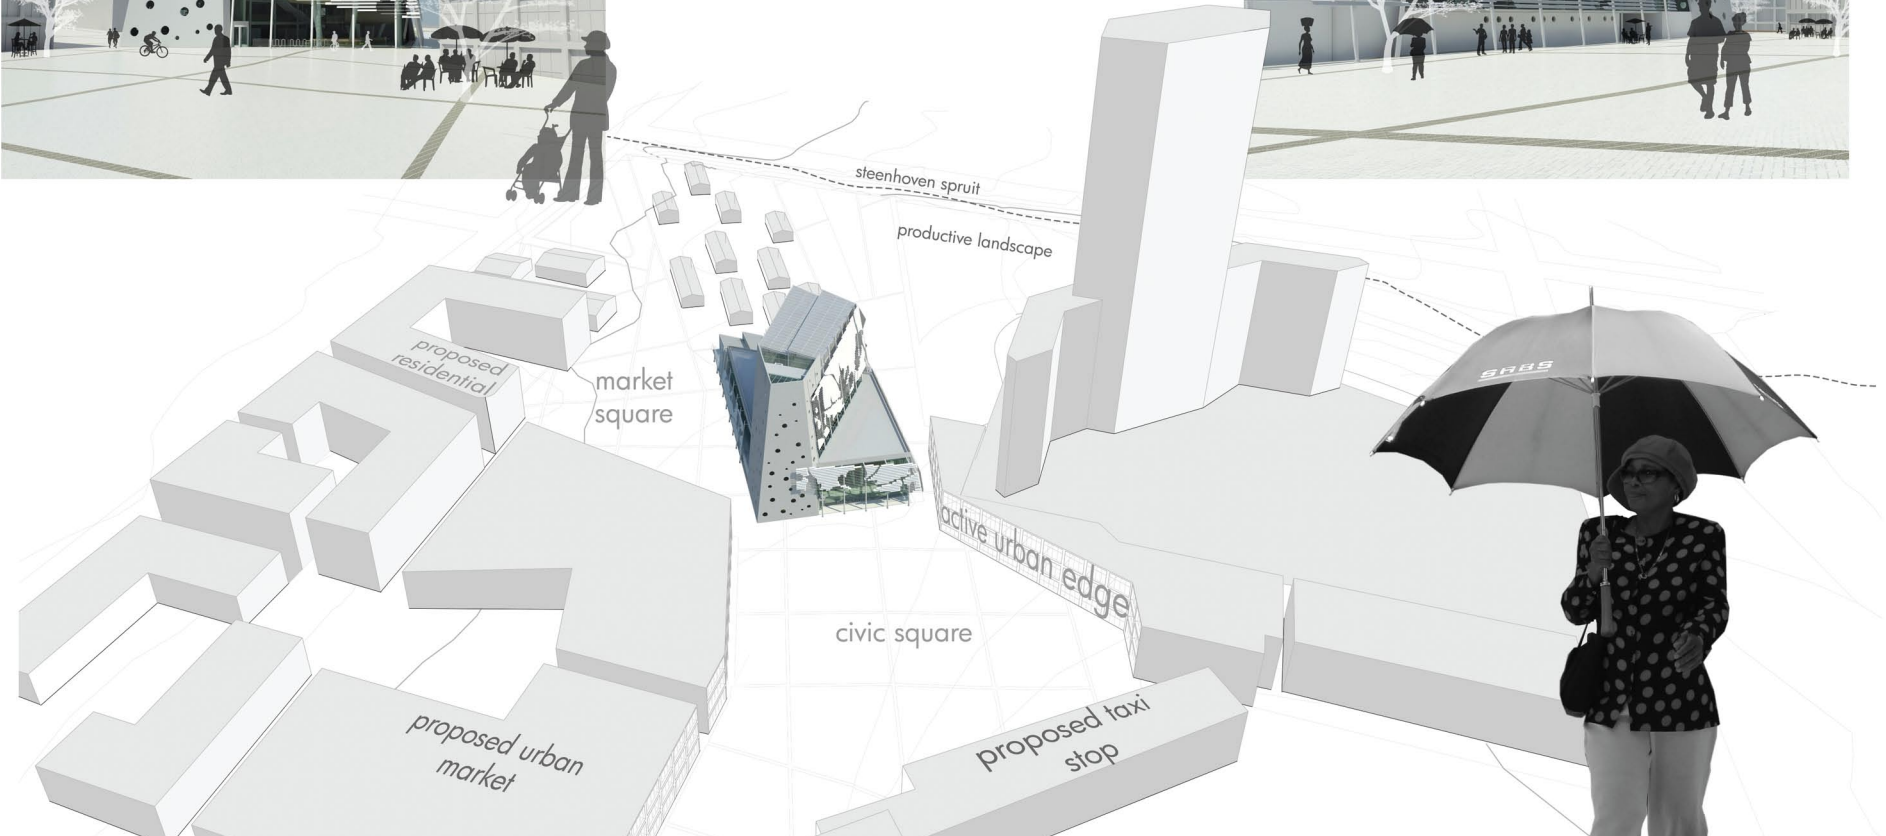

UNIVERSITEIT VAN PRETORIA
UNIVERSITY OF PRETORIA
YUNIBESITHI YA PRETORIA

drawings_06

site location_

PEDESTRIAN ENTRANCE
TO BRUGER PARK

CITY EDGE AROUND

ground floor plan

first floor plan_

second floor plan_