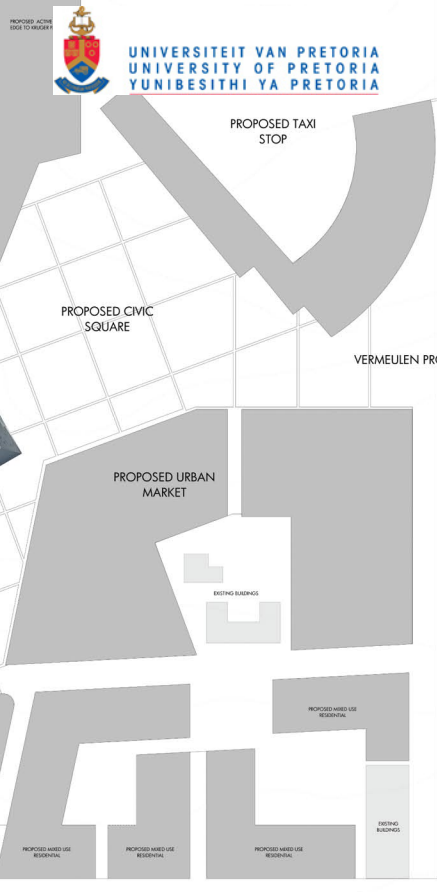

UNIVERSITEIT VAN PRETORIA
UNIVERSITY OF PRETORIA
YUNIBESITHI YA PRETORIA

drawings_06

site location_

PEDESTRIAN ENTRANCE
TO BRUGER PARK

CITY EDGE AROUND

ground floor plan

first floor plan_

second floor plan_

third floor plan_

fourth floor plan_

fifth floor plan_

sixth floor plan_

seventh floor plan_

UNIVERSITEIT VAN PRETORIA
UNIVERSITY OF PRETORIA
YUNIBESITHI YA PRETORIA

section a-a_

details_