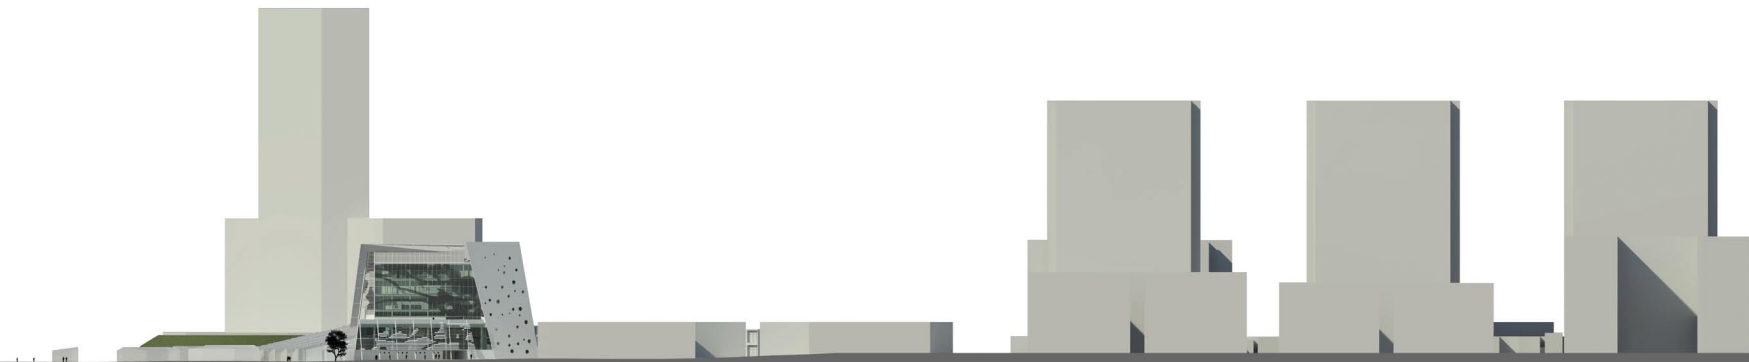

UNIVERSITEIT VAN PRETORIA
UNIVERSITY OF PRETORIA
YUNIBESITHI YA PRETORIA

drawings_06

site location_

PEDESTRIAN ENTRANCE
TO BRUGER PARK

CITY EDGE AROUND

ground floor plan

first floor plan_

second floor plan_