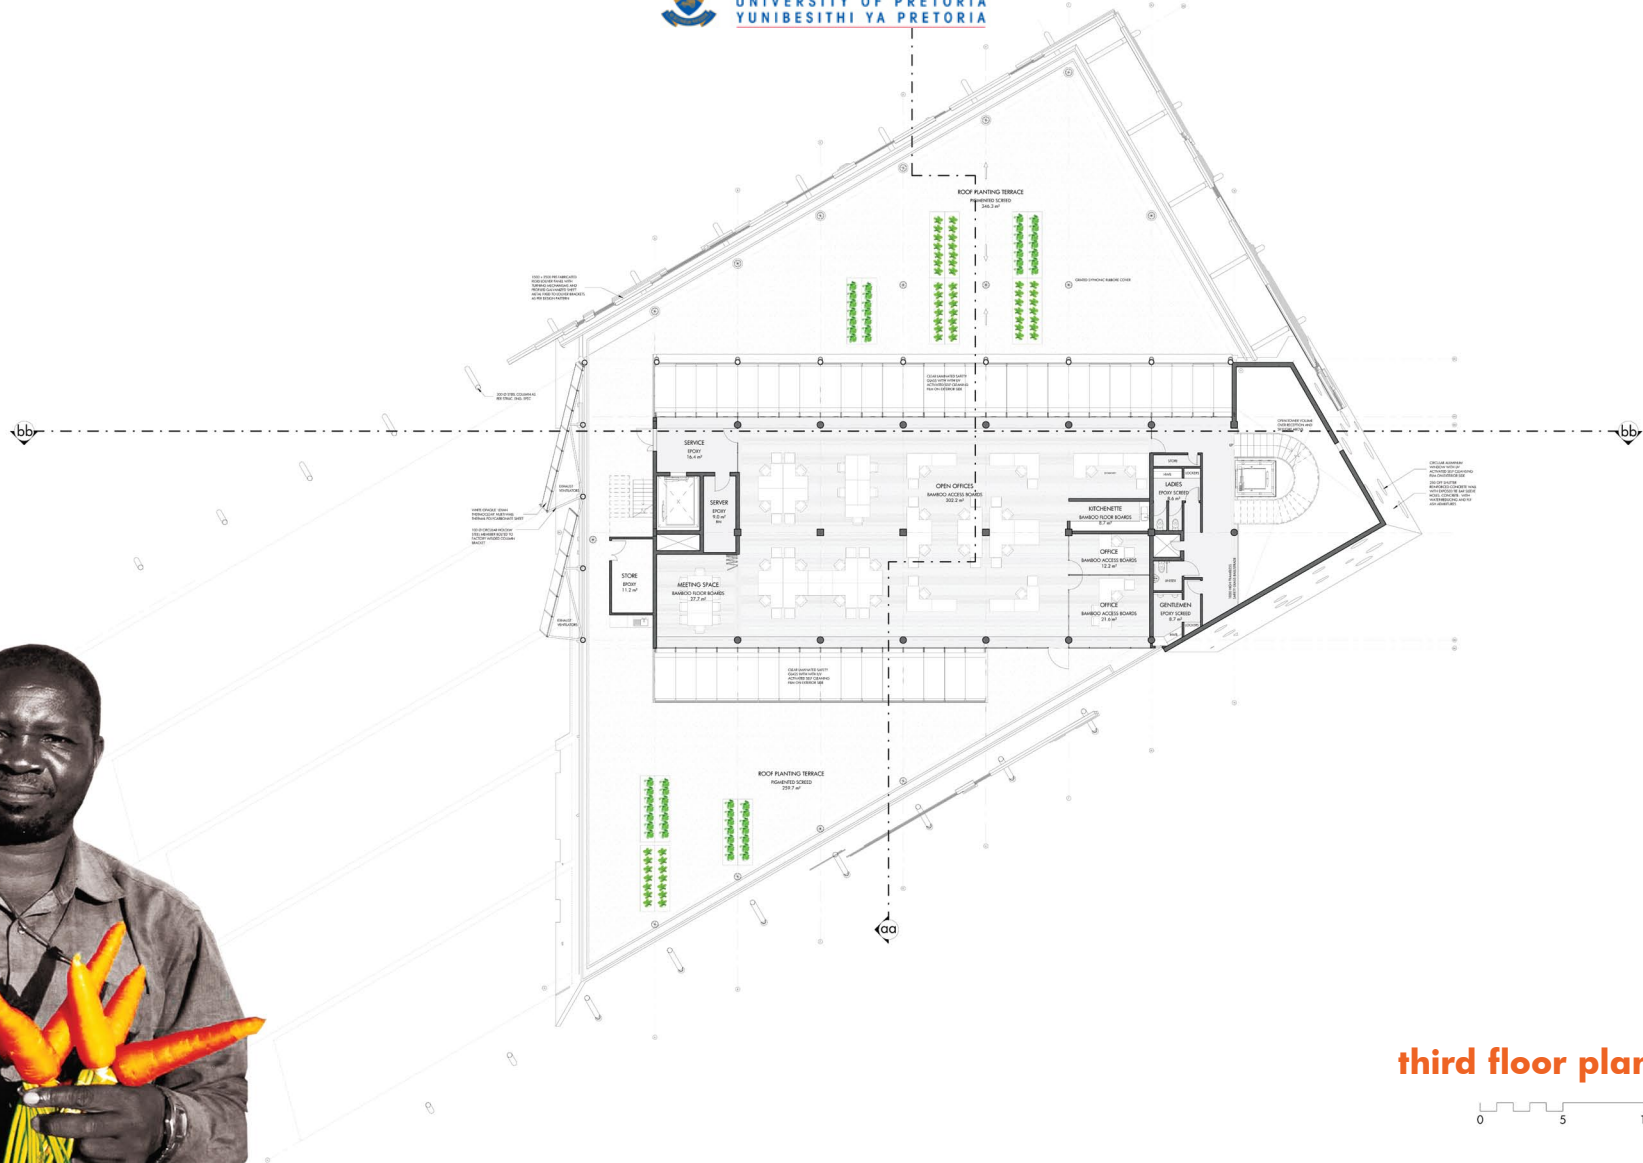

UNIVERSITEIT VAN PRETORIA
UNIVERSITY OF PRETORIA
YUNIBESITHI YA PRETORIA

drawings_06

site location_

PEDESTRIAN ENTRANCE
TO BRUGER PARK

CITY EDGE AROUND

ground floor plan

first floor plan_

second floor plan_

third floor plan_

fourth floor plan_

fifth floor plan_

sixth floor plan_

seventh floor plan_

UNIVERSITEIT VAN PRETORIA
UNIVERSITY OF PRETORIA
YUNIBESITHI YA PRETORIA

section a-a_

details_