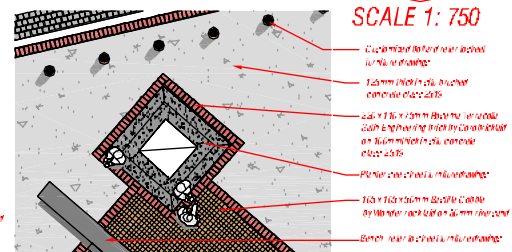

CIRCULATION

SCALE 1: 750

SCALE 1: 50

SCALE 1: 50

SCALE 1: 50

E.

F.

G.

PHASE 1 – PEDESTRIAN ENTRANCE

SCALE 1: 250

PHASE 1 – STALL & MEMORIAL WALL

SCALE 1: 250

PHASE 1 – CONTEMPLATION SPACE

SCALE 1: 250

PHASE 1 – COMMUNITY LIBRARY & HALL

SCALE 1:100