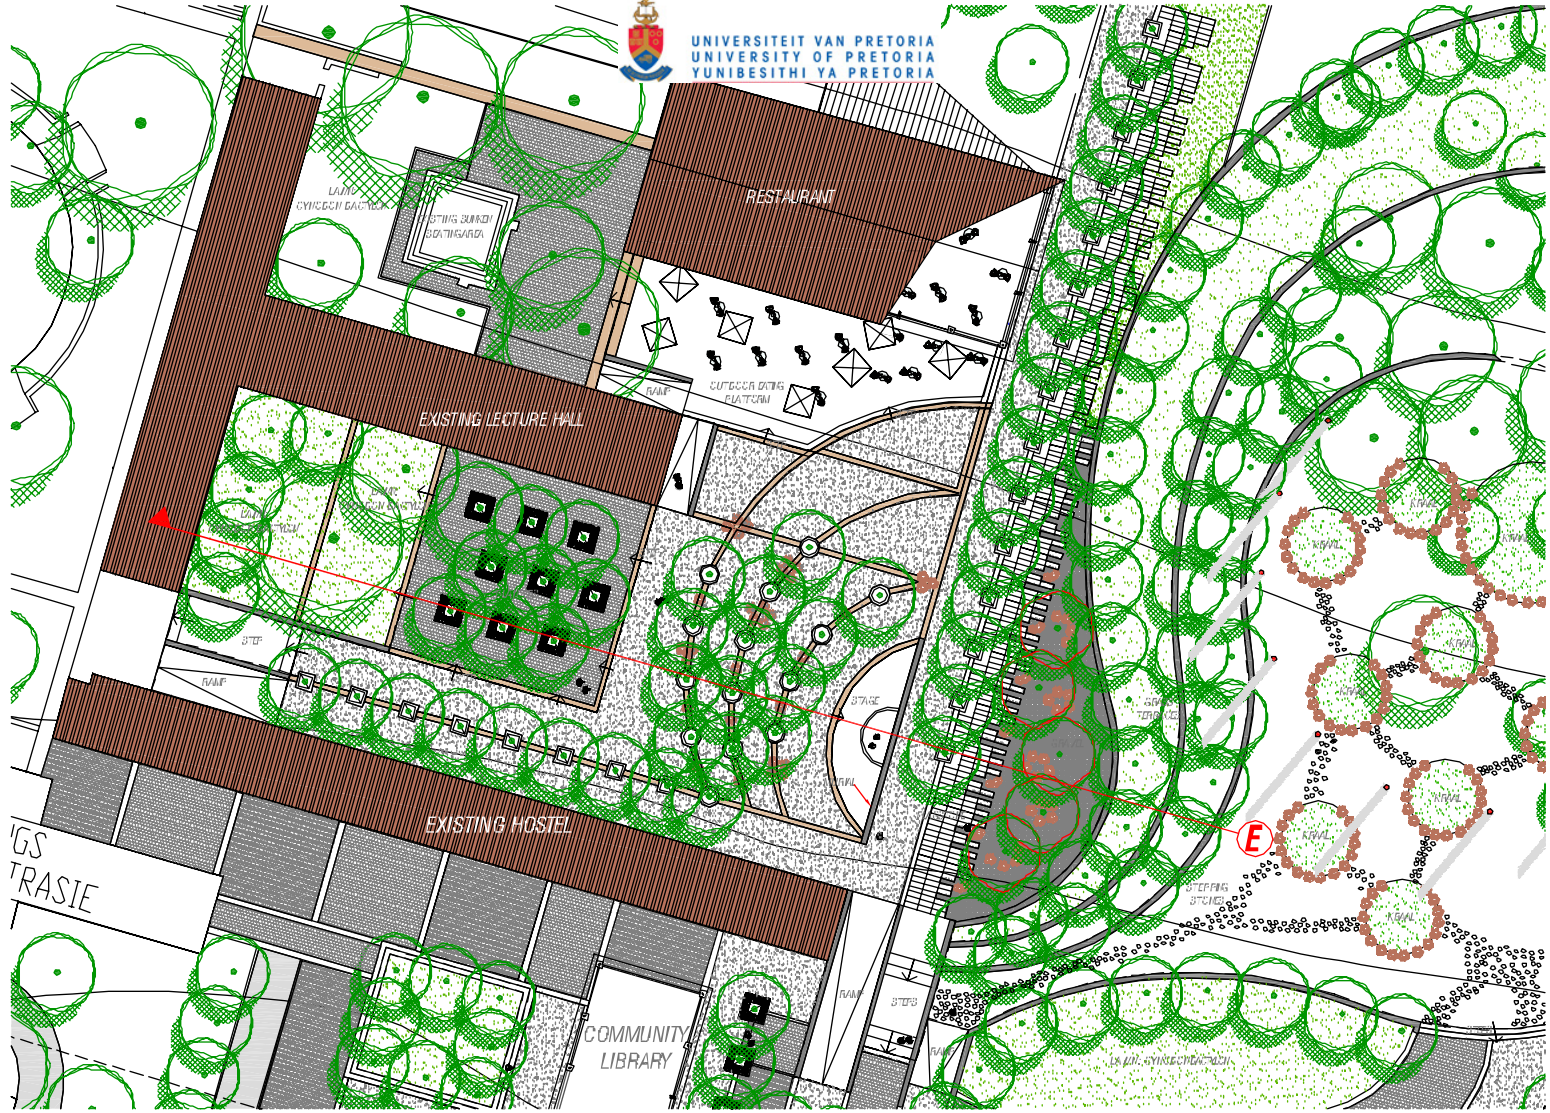

JUBILEE HOSPITAL

PEDESTRIAN
ENTRANCE

PEDESTRIAN/
VEHICULAR
ENTRANCE

A. SCALE 1: 50

B. SCALE 1: 50

C. SCALE 1: 50

D. SCALE 1: 50

PHASE 1

CIRCULATION

SCALE 1: 750

SCALE 1: 50

SCALE 1: 50

SCALE 1: 50

E.

F.

G.

PHASE 1 – PEDESTRIAN ENTRANCE

SCALE 1: 250

PHASE 1 – STALL & MEMORIAL WALL

SCALE 1: 250

PHASE 1 – CONTEMPLATION SPACE

SCALE 1: 250

PHASE 1 – COMMUNITY LIBRARY & HALL

SCALE 1:100

PHASE 1 – AFRICAN RESTAURANT & CULTURAL SPACE

SCALE 1: 250