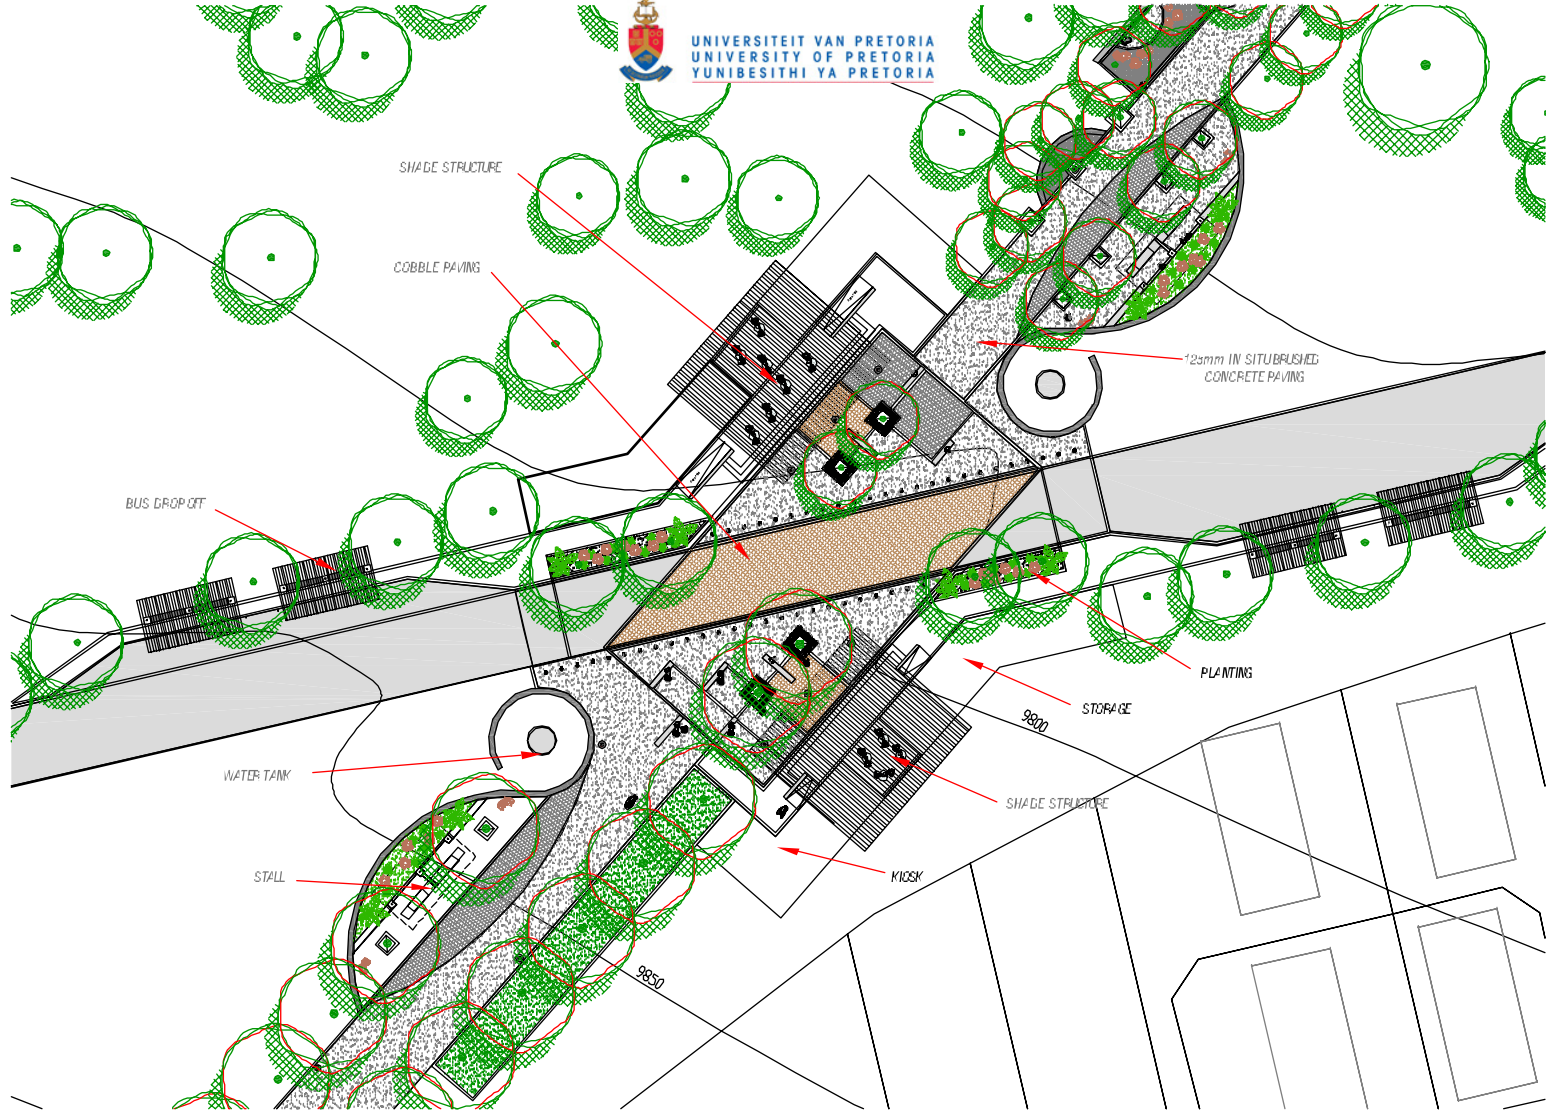

JUBILEE HOSPITAL

PEDESTRIAN
ENTRANCE

PEDESTRIAN/
VEHICULAR
ENTRANCE

A. SCALE 1: 50

B. SCALE 1: 50

C. SCALE 1: 50

D. SCALE 1: 50

PHASE 1

CIRCULATION

SCALE 1: 750

SCALE 1: 50

SCALE 1: 50

SCALE 1: 50

E.

F.

G.

PHASE 1 – PEDESTRIAN ENTRANCE

SCALE 1: 250

PHASE 1 – STALL & MEMORIAL WALL

SCALE 1: 250

PHASE 1 – CONTEMPLATION SPACE

SCALE 1: 250

PHASE 1 – COMMUNITY LIBRARY & HALL

SCALE 1:100

PHASE 1 – AFRICAN RESTAURANT & CULTURAL SPACE

SCALE 1: 250