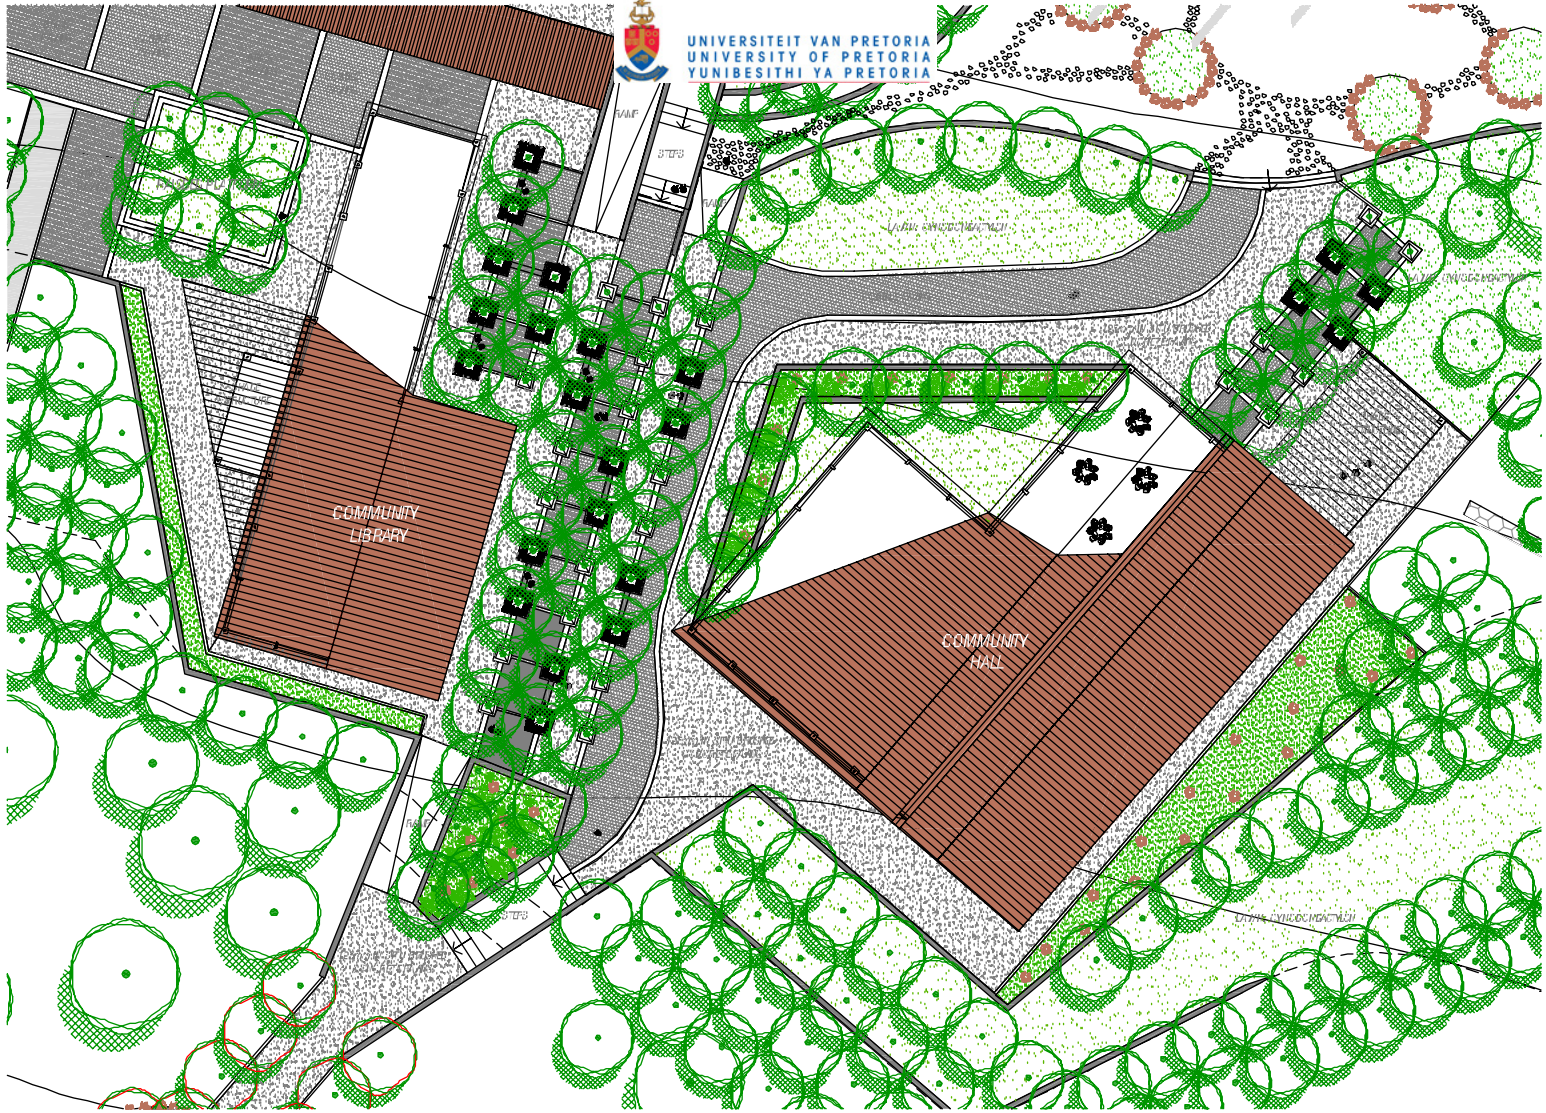

JUBILEE HOSPITAL

PEDESTRIAN
ENTRANCE

PEDESTRIAN/
VEHICULAR
ENTRANCE

A. SCALE 1: 50

B. SCALE 1: 50

C. SCALE 1: 50

D. SCALE 1: 50

PHASE 1

CIRCULATION

SCALE 1: 750

SCALE 1: 50

SCALE 1: 50

SCALE 1: 50

E.

F.

G.

PHASE 1 – PEDESTRIAN ENTRANCE

SCALE 1: 250

PHASE 1 – STALL & MEMORIAL WALL

SCALE 1: 250

PHASE 1 – CONTEMPLATION SPACE

SCALE 1: 250

PHASE 1 – COMMUNITY LIBRARY & HALL

SCALE 1:100

PHASE 1 – AFRICAN RESTAURANT & CULTURAL SPACE

SCALE 1: 250