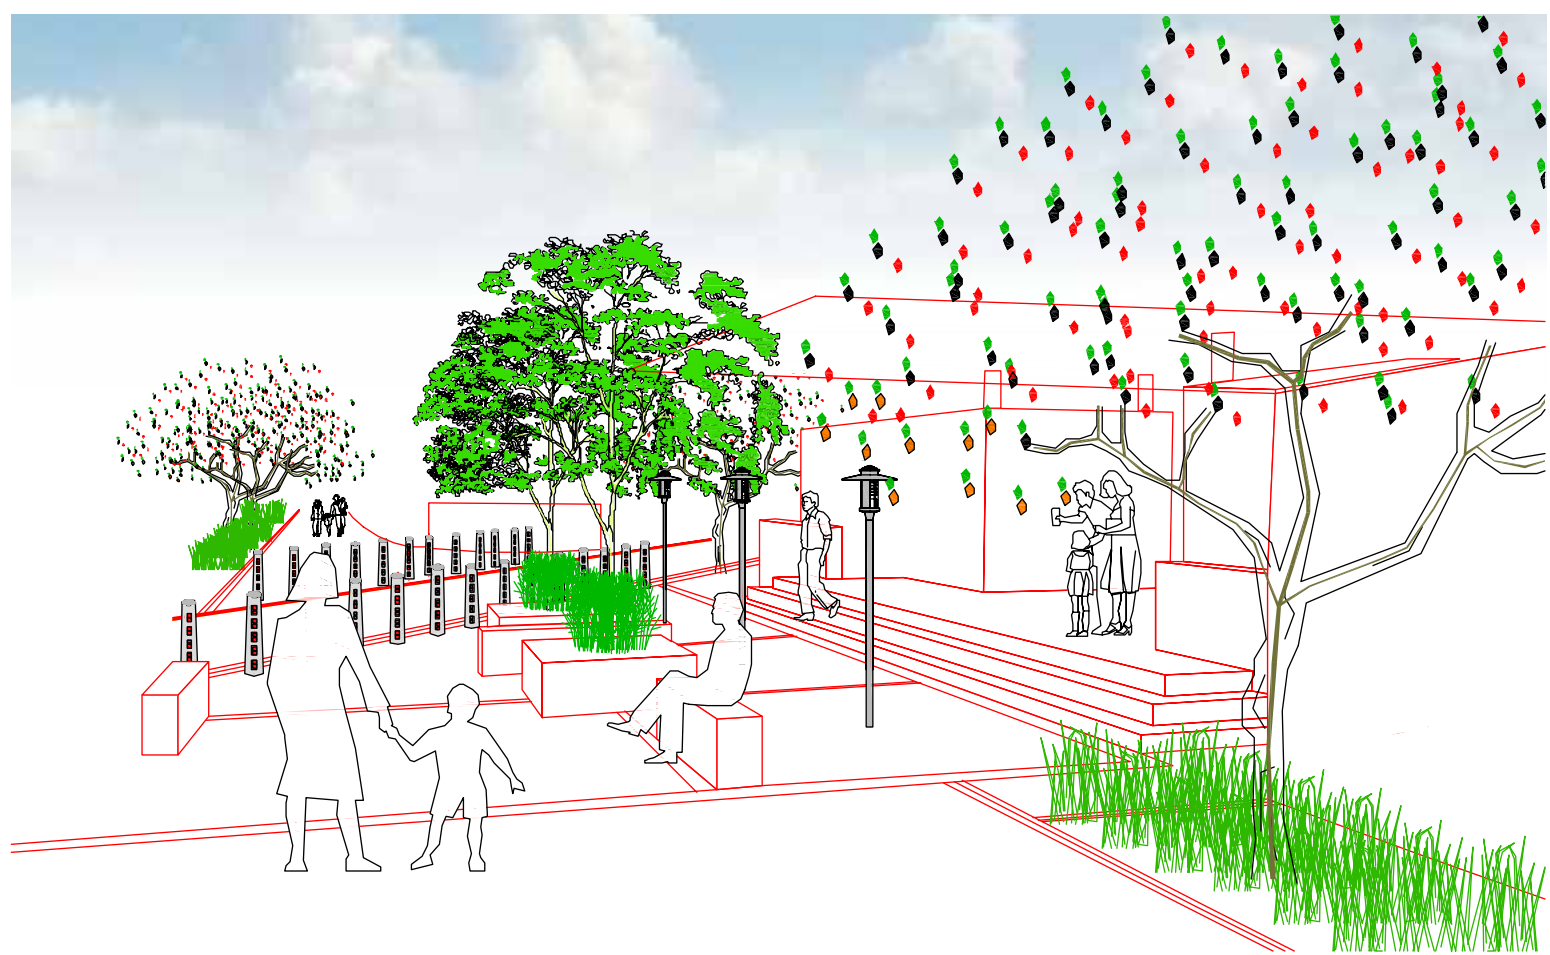

JUBILEE HOSPITAL

PEDESTRIAN
ENTRANCE

PEDESTRIAN/
VEHICULAR
ENTRANCE

A. SCALE 1: 50

B. SCALE 1: 50

C. SCALE 1: 50

D. SCALE 1: 50

PHASE 1

CIRCULATION

SCALE 1: 750

SCALE 1: 50

SCALE 1: 50

SCALE 1: 50

E.

F.

G.

PHASE 1 – PEDESTRIAN ENTRANCE

SCALE 1: 250

PHASE 1 – STALL & MEMORIAL WALL

SCALE 1: 250

PHASE 1 – CONTEMPLATION SPACE

SCALE 1: 250

PHASE 1 – COMMUNITY LIBRARY & HALL

SCALE 1:100

PHASE 1 – AFRICAN RESTAURANT & CULTURAL SPACE

SCALE 1: 250