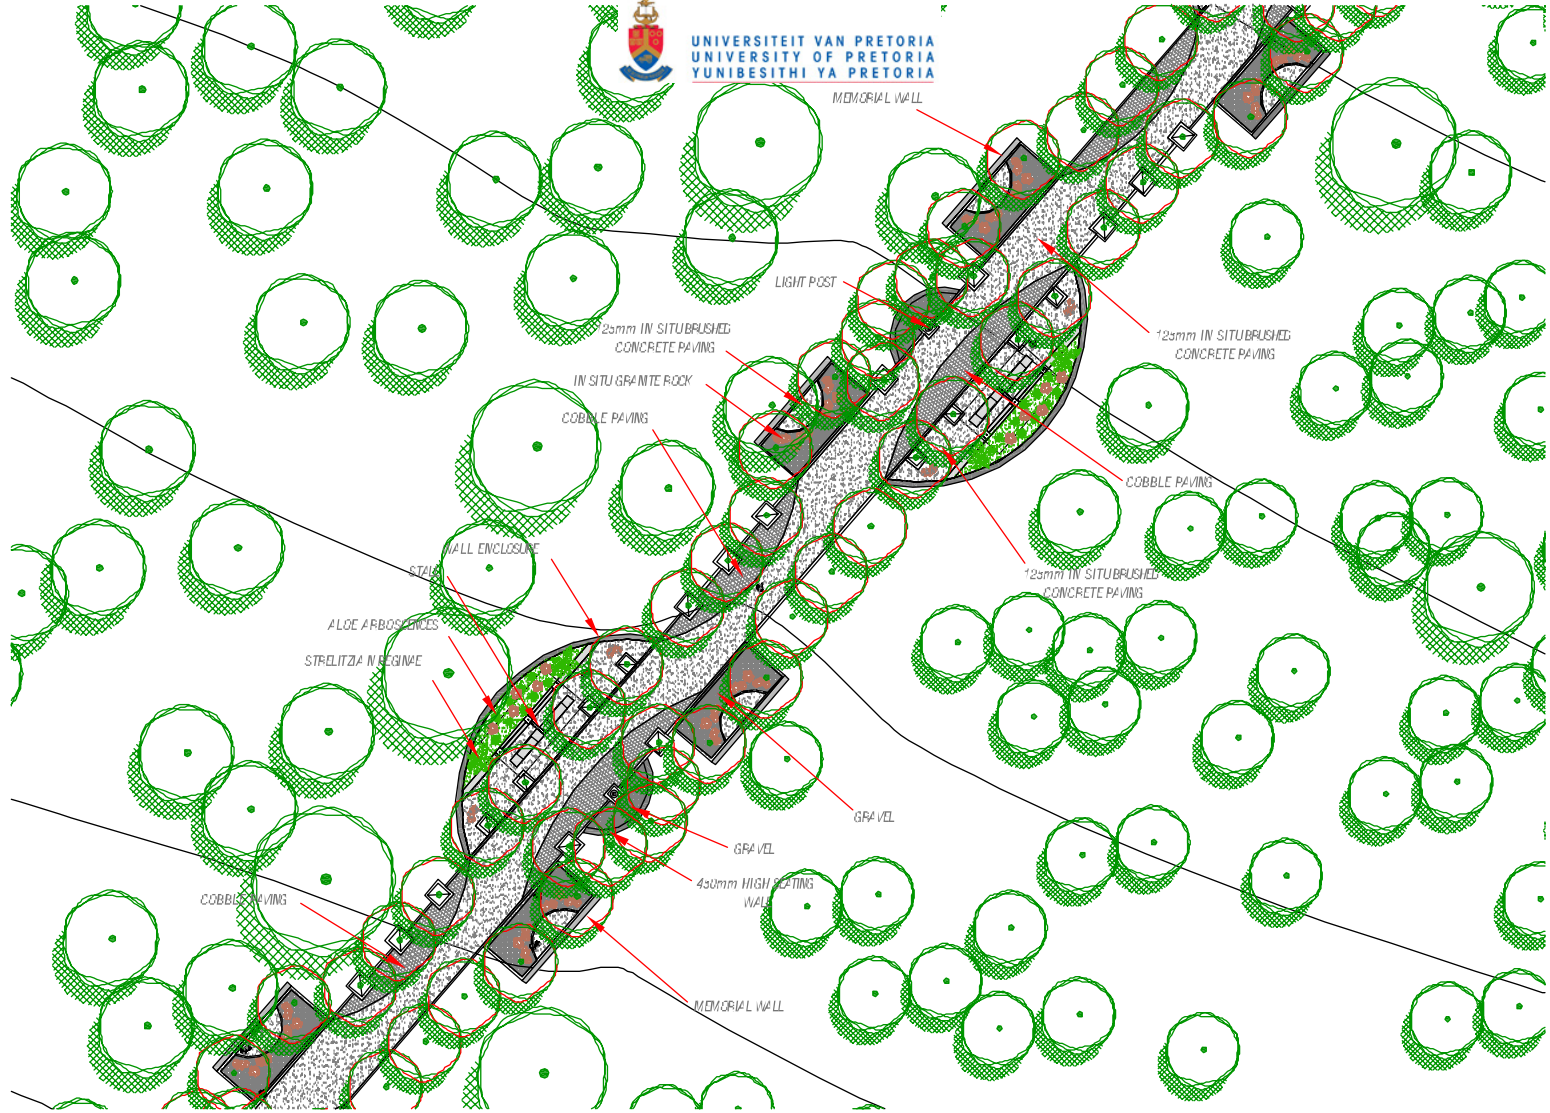

JUBILEE HOSPITAL

PEDESTRIAN
ENTRANCE

PEDESTRIAN/
VEHICULAR
ENTRANCE

A. SCALE 1: 50

B. SCALE 1: 50

C. SCALE 1: 50

D. SCALE 1: 50

PHASE 1

CIRCULATION

SCALE 1: 750

SCALE 1: 50

SCALE 1: 50

SCALE 1: 50

E.

F.

G.

PHASE 1 – PEDESTRIAN ENTRANCE

SCALE 1: 250

PHASE 1 – STALL & MEMORIAL WALL

SCALE 1: 250

PHASE 1 – CONTEMPLATION SPACE

SCALE 1: 250

PHASE 1 – COMMUNITY LIBRARY & HALL

SCALE 1:100

PHASE 1 – AFRICAN RESTAURANT & CULTURAL SPACE

SCALE 1: 250