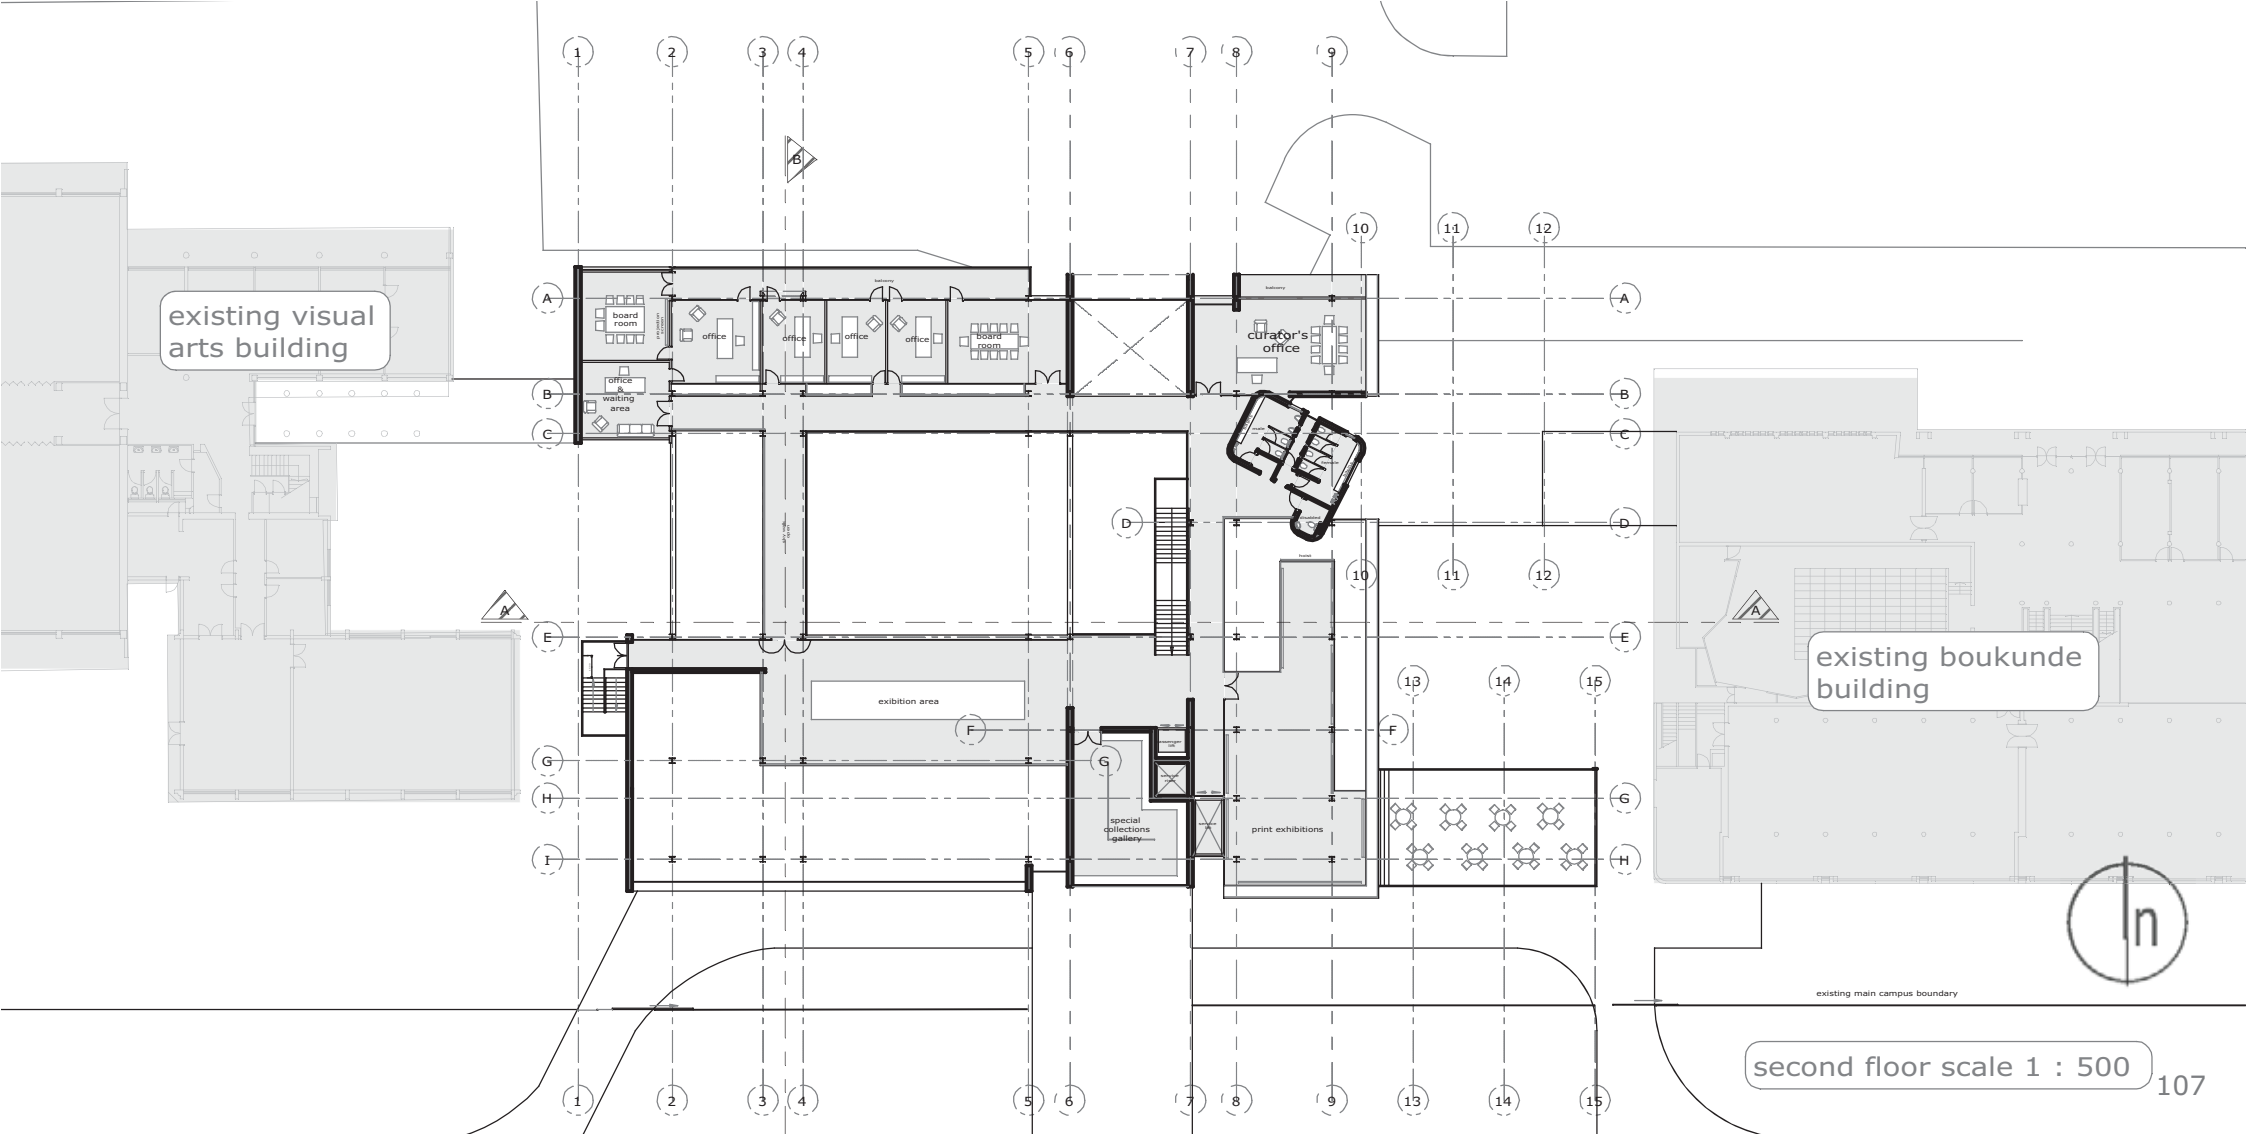

existing visual arts building

existing boukude building

existing main campus boundary

first floor scale 1 : 500

existing visual arts building

section b - b scale 1 : 250