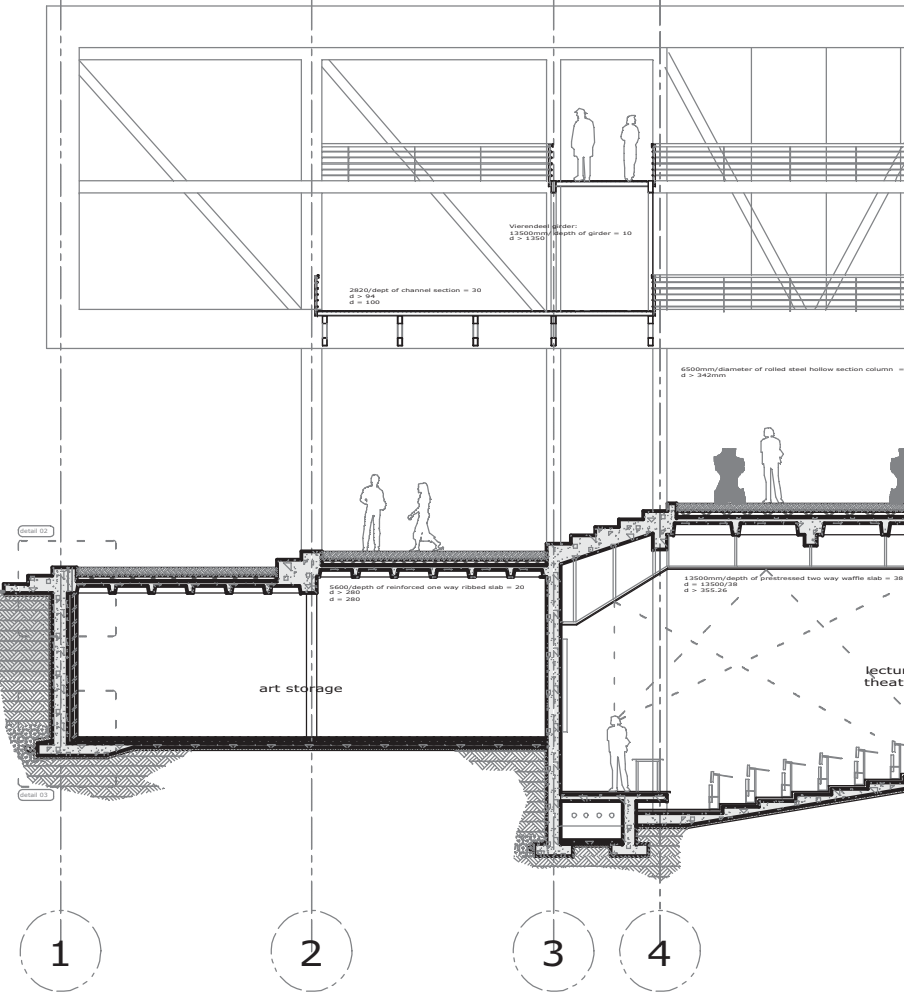

existing visual arts building

existing boukude building

existing main campus boundary

first floor scale 1 : 500

existing visual arts building

section b - b scale 1 : 250