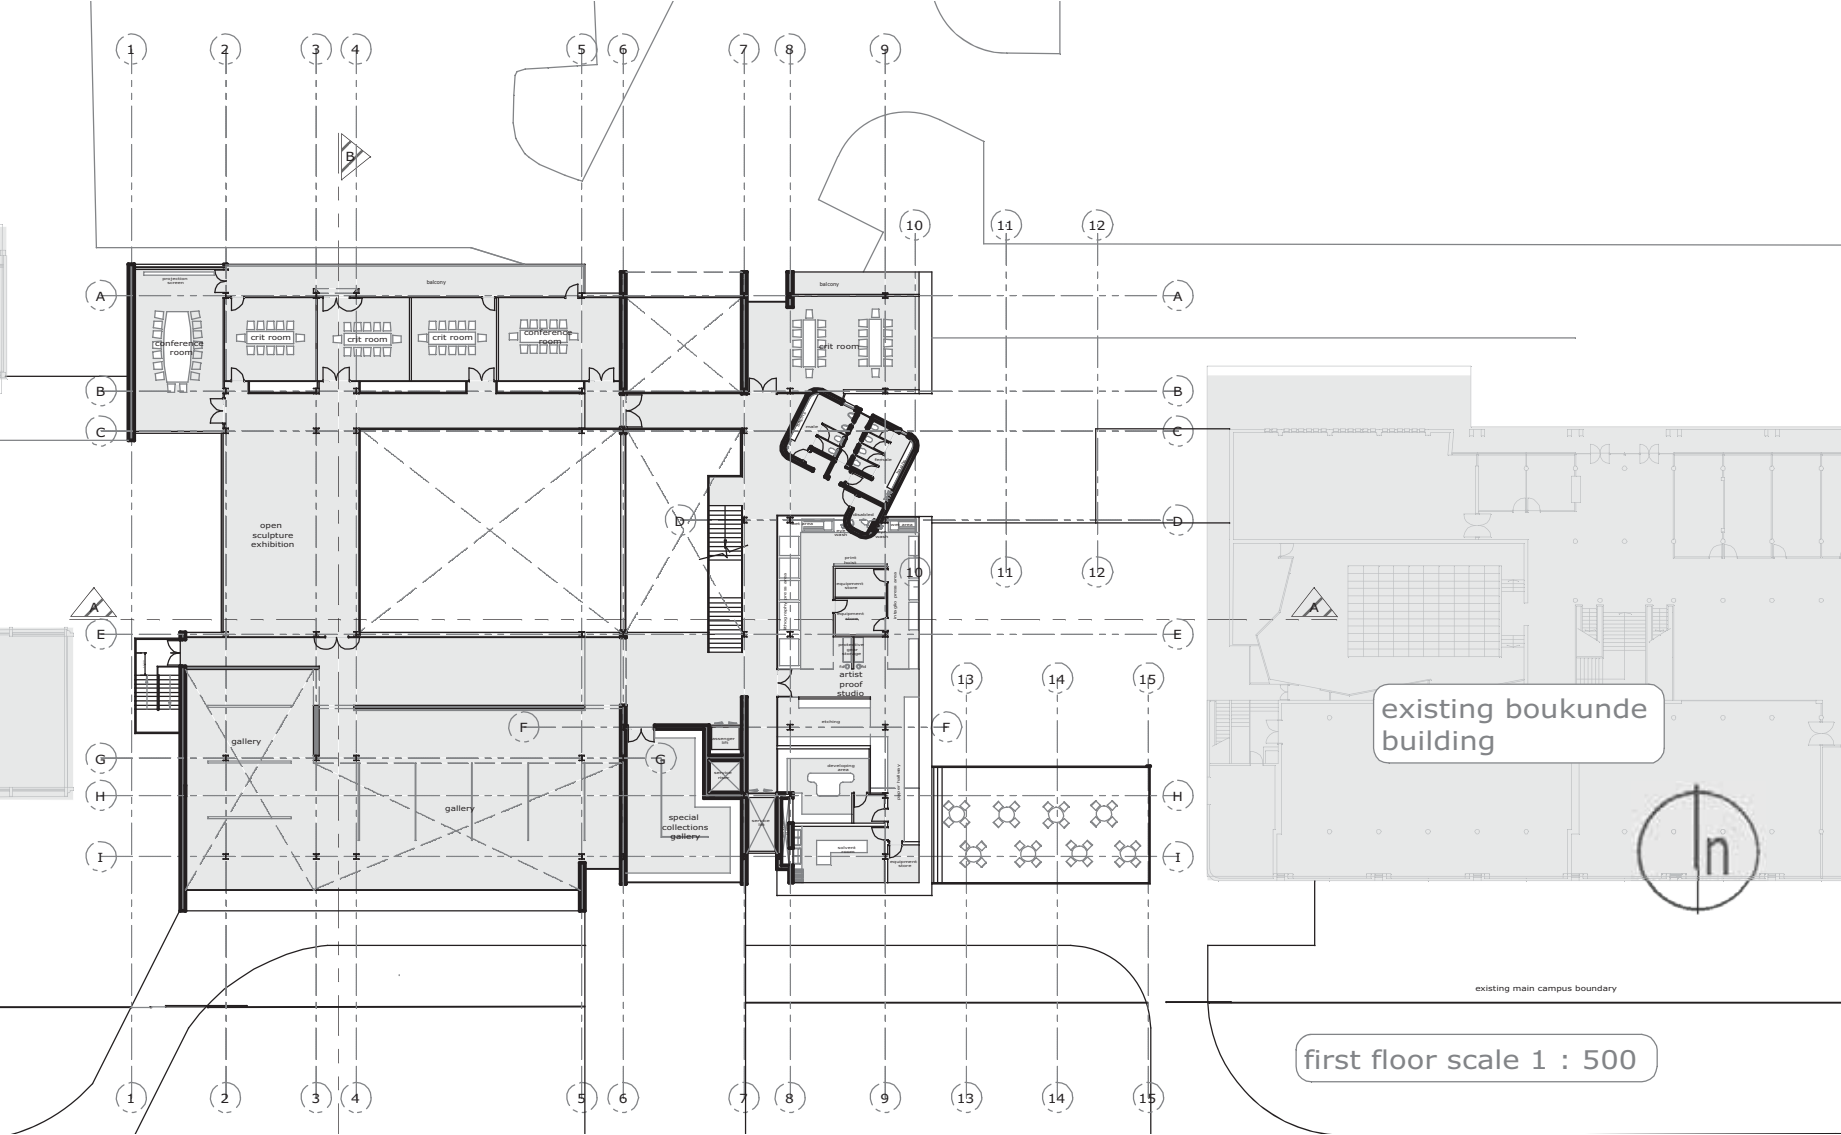

existing visual arts building

existing boukude building

existing main campus boundary

first floor scale 1 : 500

existing visual arts building

section b - b scale 1 : 250