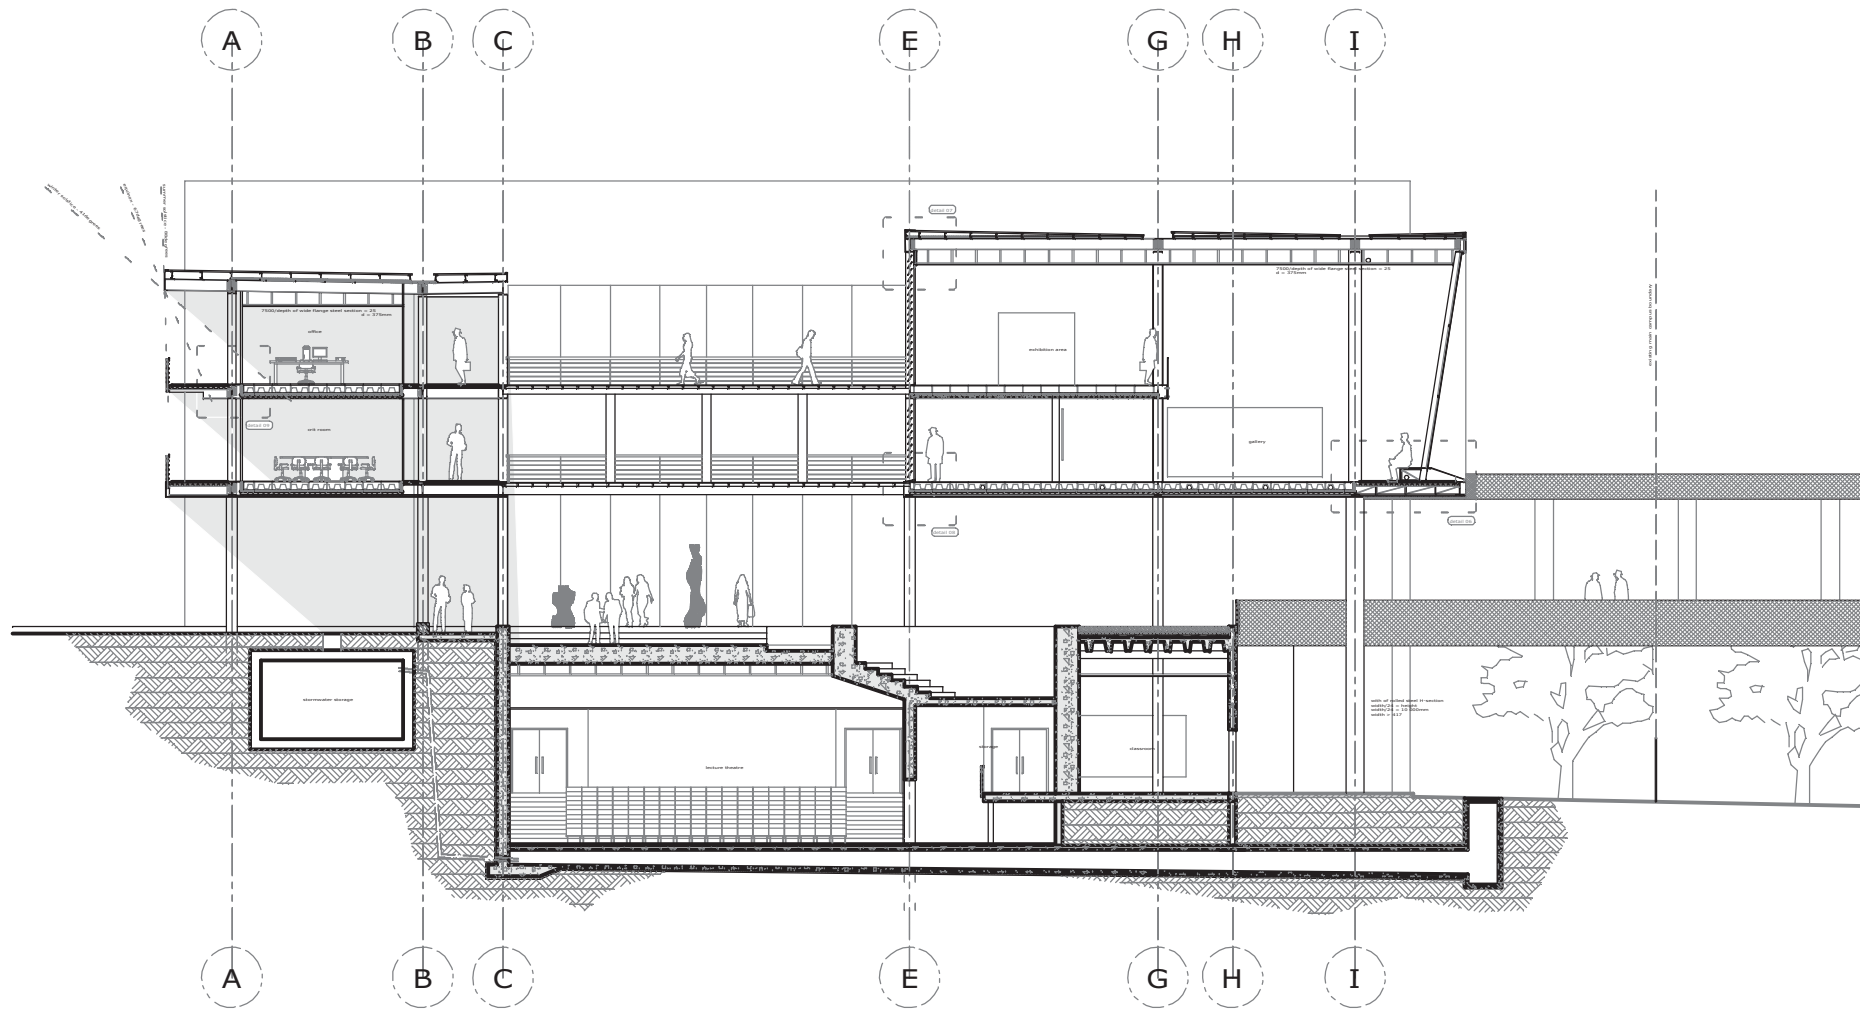

existing visual arts building

existing boukude building

existing main campus boundary

first floor scale 1 : 500

existing visual arts building

section b - b scale 1 : 250