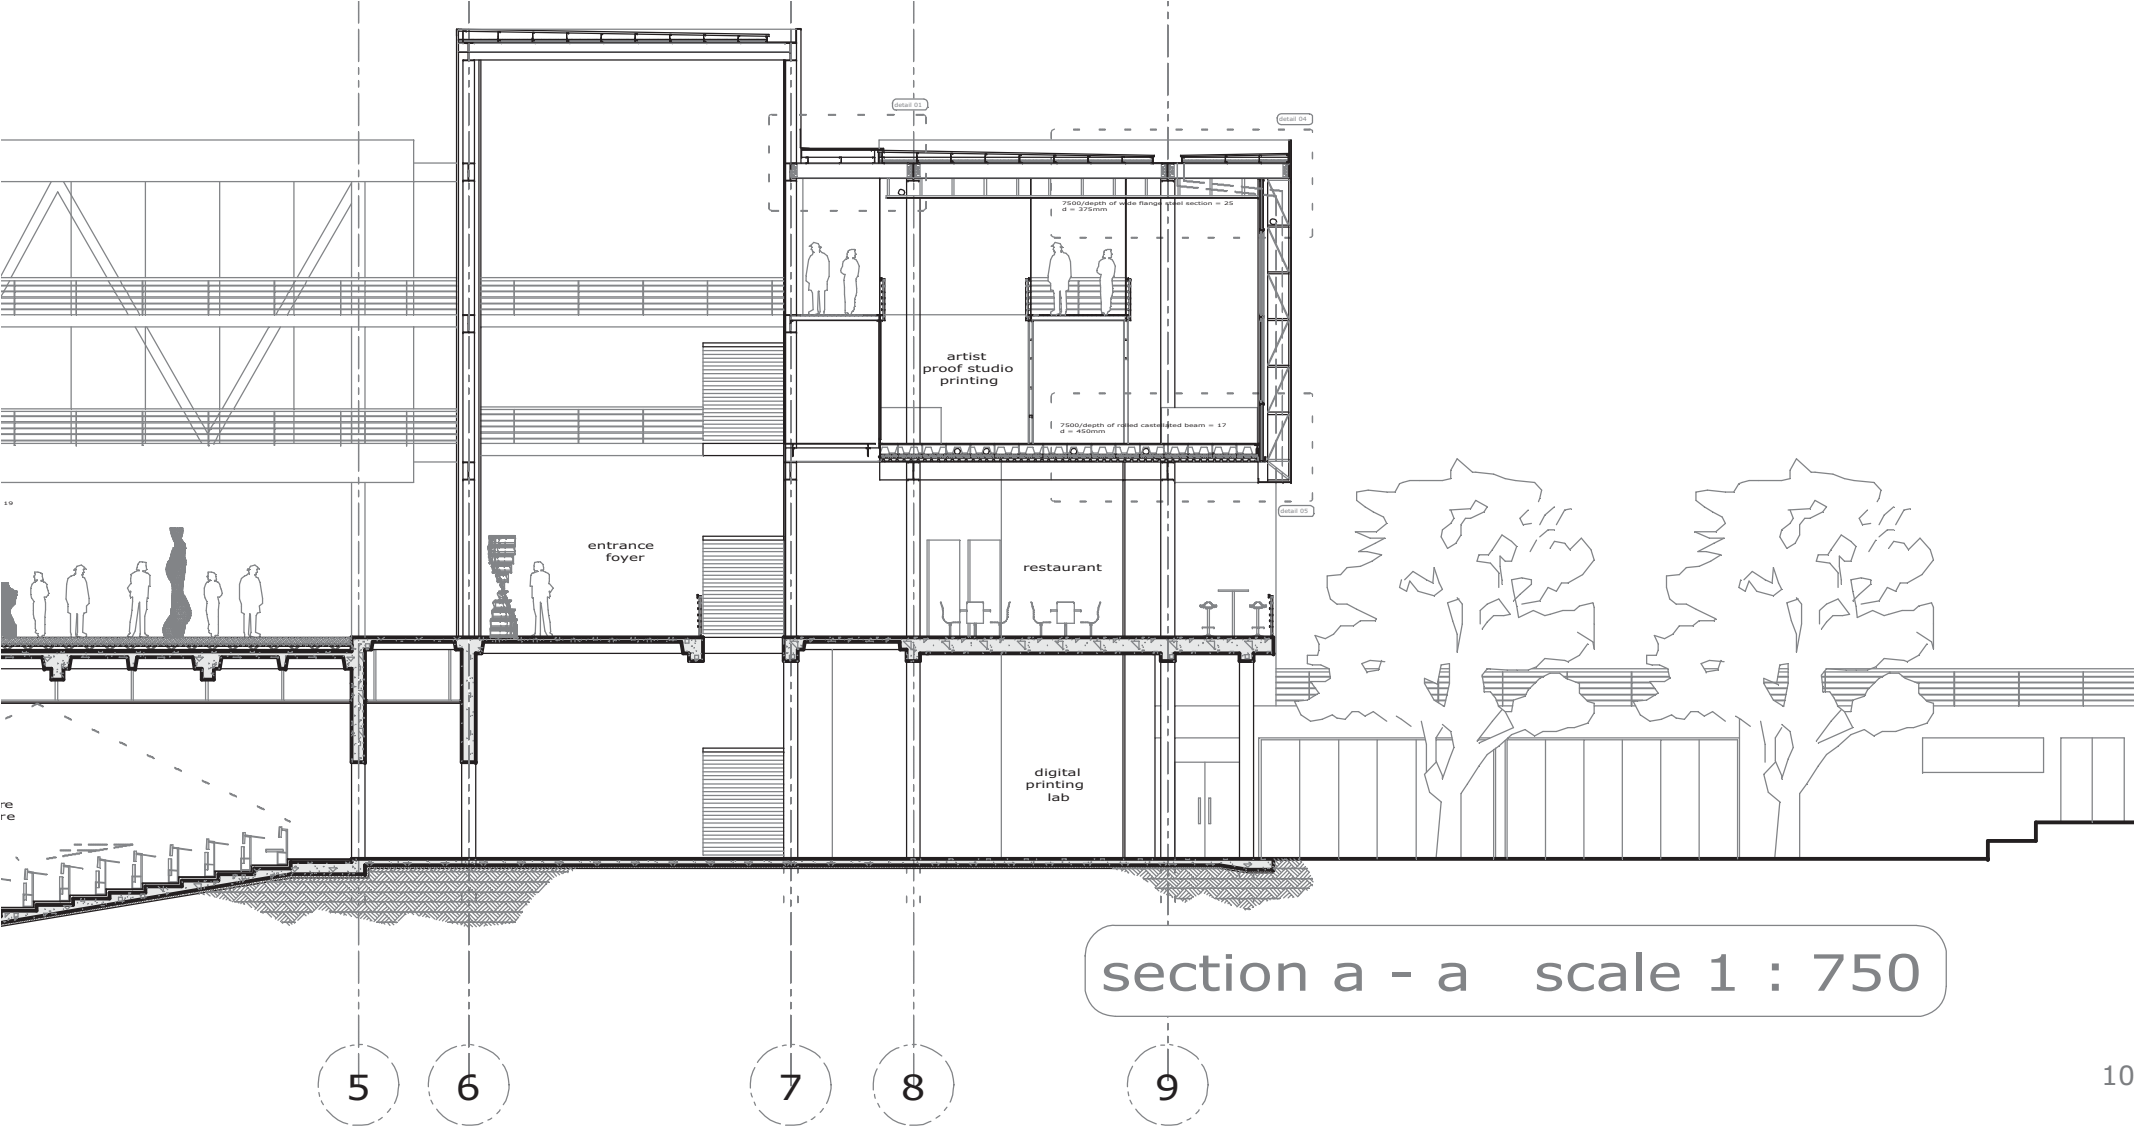

existing visual arts building

existing boukude building

existing main campus boundary

first floor scale 1 : 500

existing visual arts building

section b - b scale 1 : 250