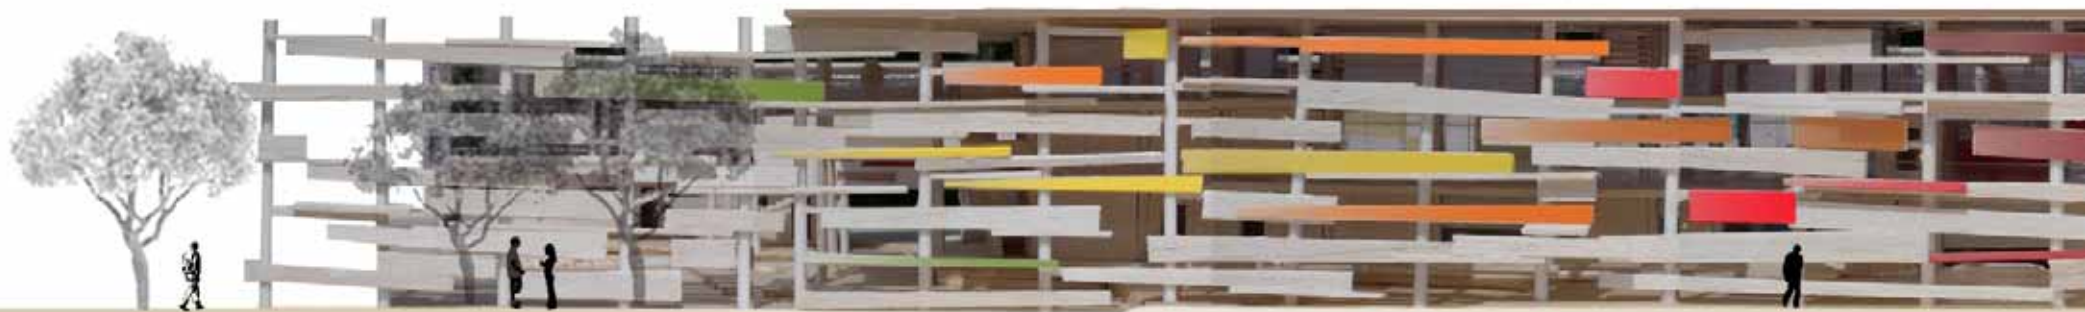

FIRST FLOOR PLAN

40 000

WITHOUT ROOF
PLAN AERIAL VIEW

WITH ROOF
PLAN AERIAL VIEW₁₄₁

NORTH EASTERN ELEVATION

SOUTH WESTERN ELEVATION

VIEW OF MAIN ENTRANCE
SHOWING THE EXISTING BUILDING

CORNER VIEW OF BUILDING
AS SEEN BY APPROACHING
VEHICLES FROM BOOM STREET

NORTHERN PERSPECTIVE OF
BUILDING, SHOWING THE PLAY
OF LIGHT AND COLOUR ON THE
WESTERN BRISE SOLEIL WALL

SOUTHERN PERSPECTIVE OF
BUILDING SHOWING THE
MOVEMENT THROUGH THE SITE

PERSPECTIVE SHOWING THE RECEIVING ENTRANCE AND TANK FARM WITH FLANKING WALLS