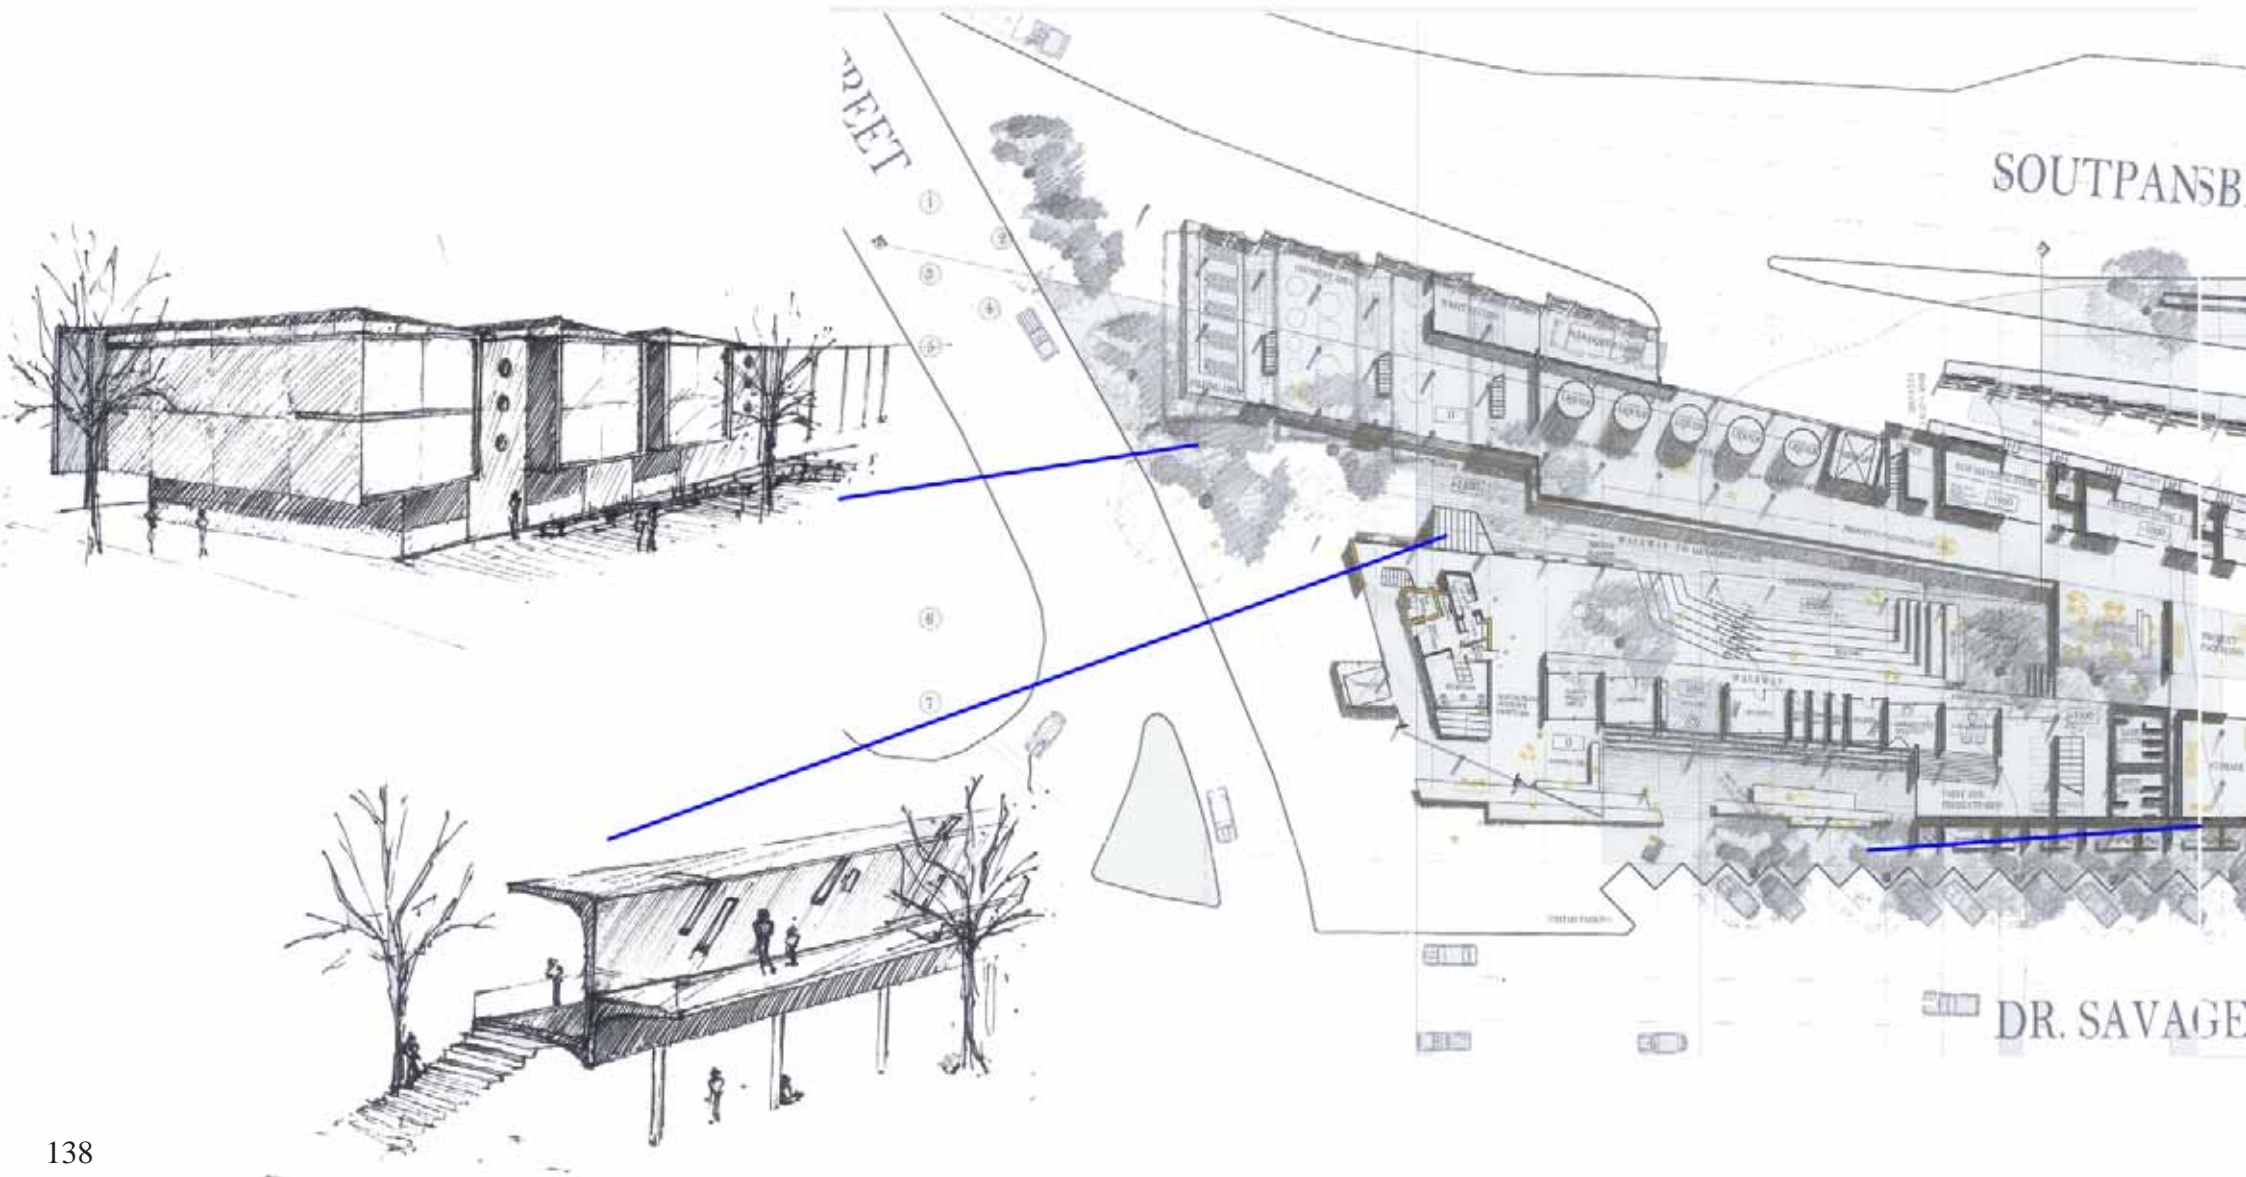

FIRST FLOOR PLAN

40 000

WITHOUT ROOF
PLAN AERIAL VIEW

WITH ROOF
PLAN AERIAL VIEW₁₄₁

NORTH EASTERN ELEVATION

SOUTH WESTERN ELEVATION

VIEW OF MAIN ENTRANCE
SHOWING THE EXISTING BUILDING

CORNER VIEW OF BUILDING
AS SEEN BY APPROACHING
VEHICLES FROM BOOM STREET

NORTHERN PERSPECTIVE OF
BUILDING, SHOWING THE PLAY
OF LIGHT AND COLOUR ON THE
WESTERN BRISE SOLEIL WALL

SOUTHERN PERSPECTIVE OF
BUILDING SHOWING THE
MOVEMENT THROUGH THE SITE

PERSPECTIVE SHOWING THE RECEIVING ENTRANCE AND TANK FARM WITH FLANKING WALLS