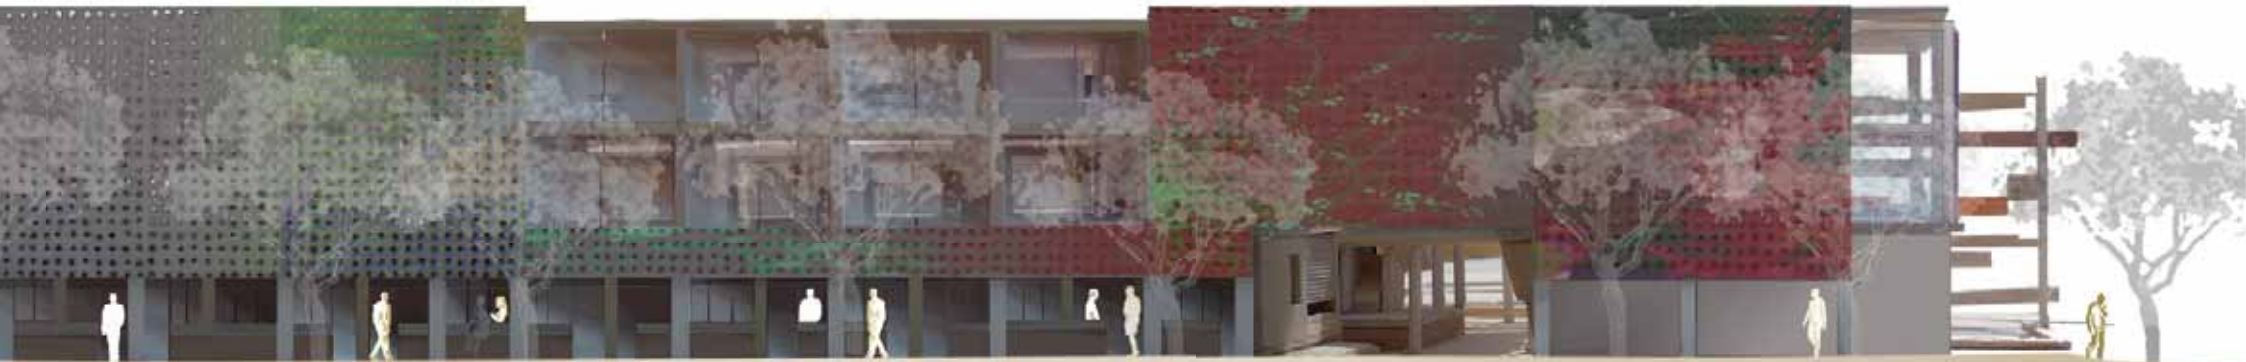

FIRST FLOOR PLAN

40 000

WITHOUT ROOF
PLAN AERIAL VIEW

WITH ROOF
PLAN AERIAL VIEW₁₄₁

NORTH EASTERN ELEVATION

SOUTH WESTERN ELEVATION

VIEW OF MAIN ENTRANCE
SHOWING THE EXISTING BUILDING

CORNER VIEW OF BUILDING
AS SEEN BY APPROACHING
VEHICLES FROM BOOM STREET

NORTHERN PERSPECTIVE OF
BUILDING, SHOWING THE PLAY
OF LIGHT AND COLOUR ON THE
WESTERN BRISE SOLEIL WALL

SOUTHERN PERSPECTIVE OF
BUILDING SHOWING THE
MOVEMENT THROUGH THE SITE

PERSPECTIVE SHOWING THE RECEIVING ENTRANCE AND TANK FARM WITH FLANKING WALLS