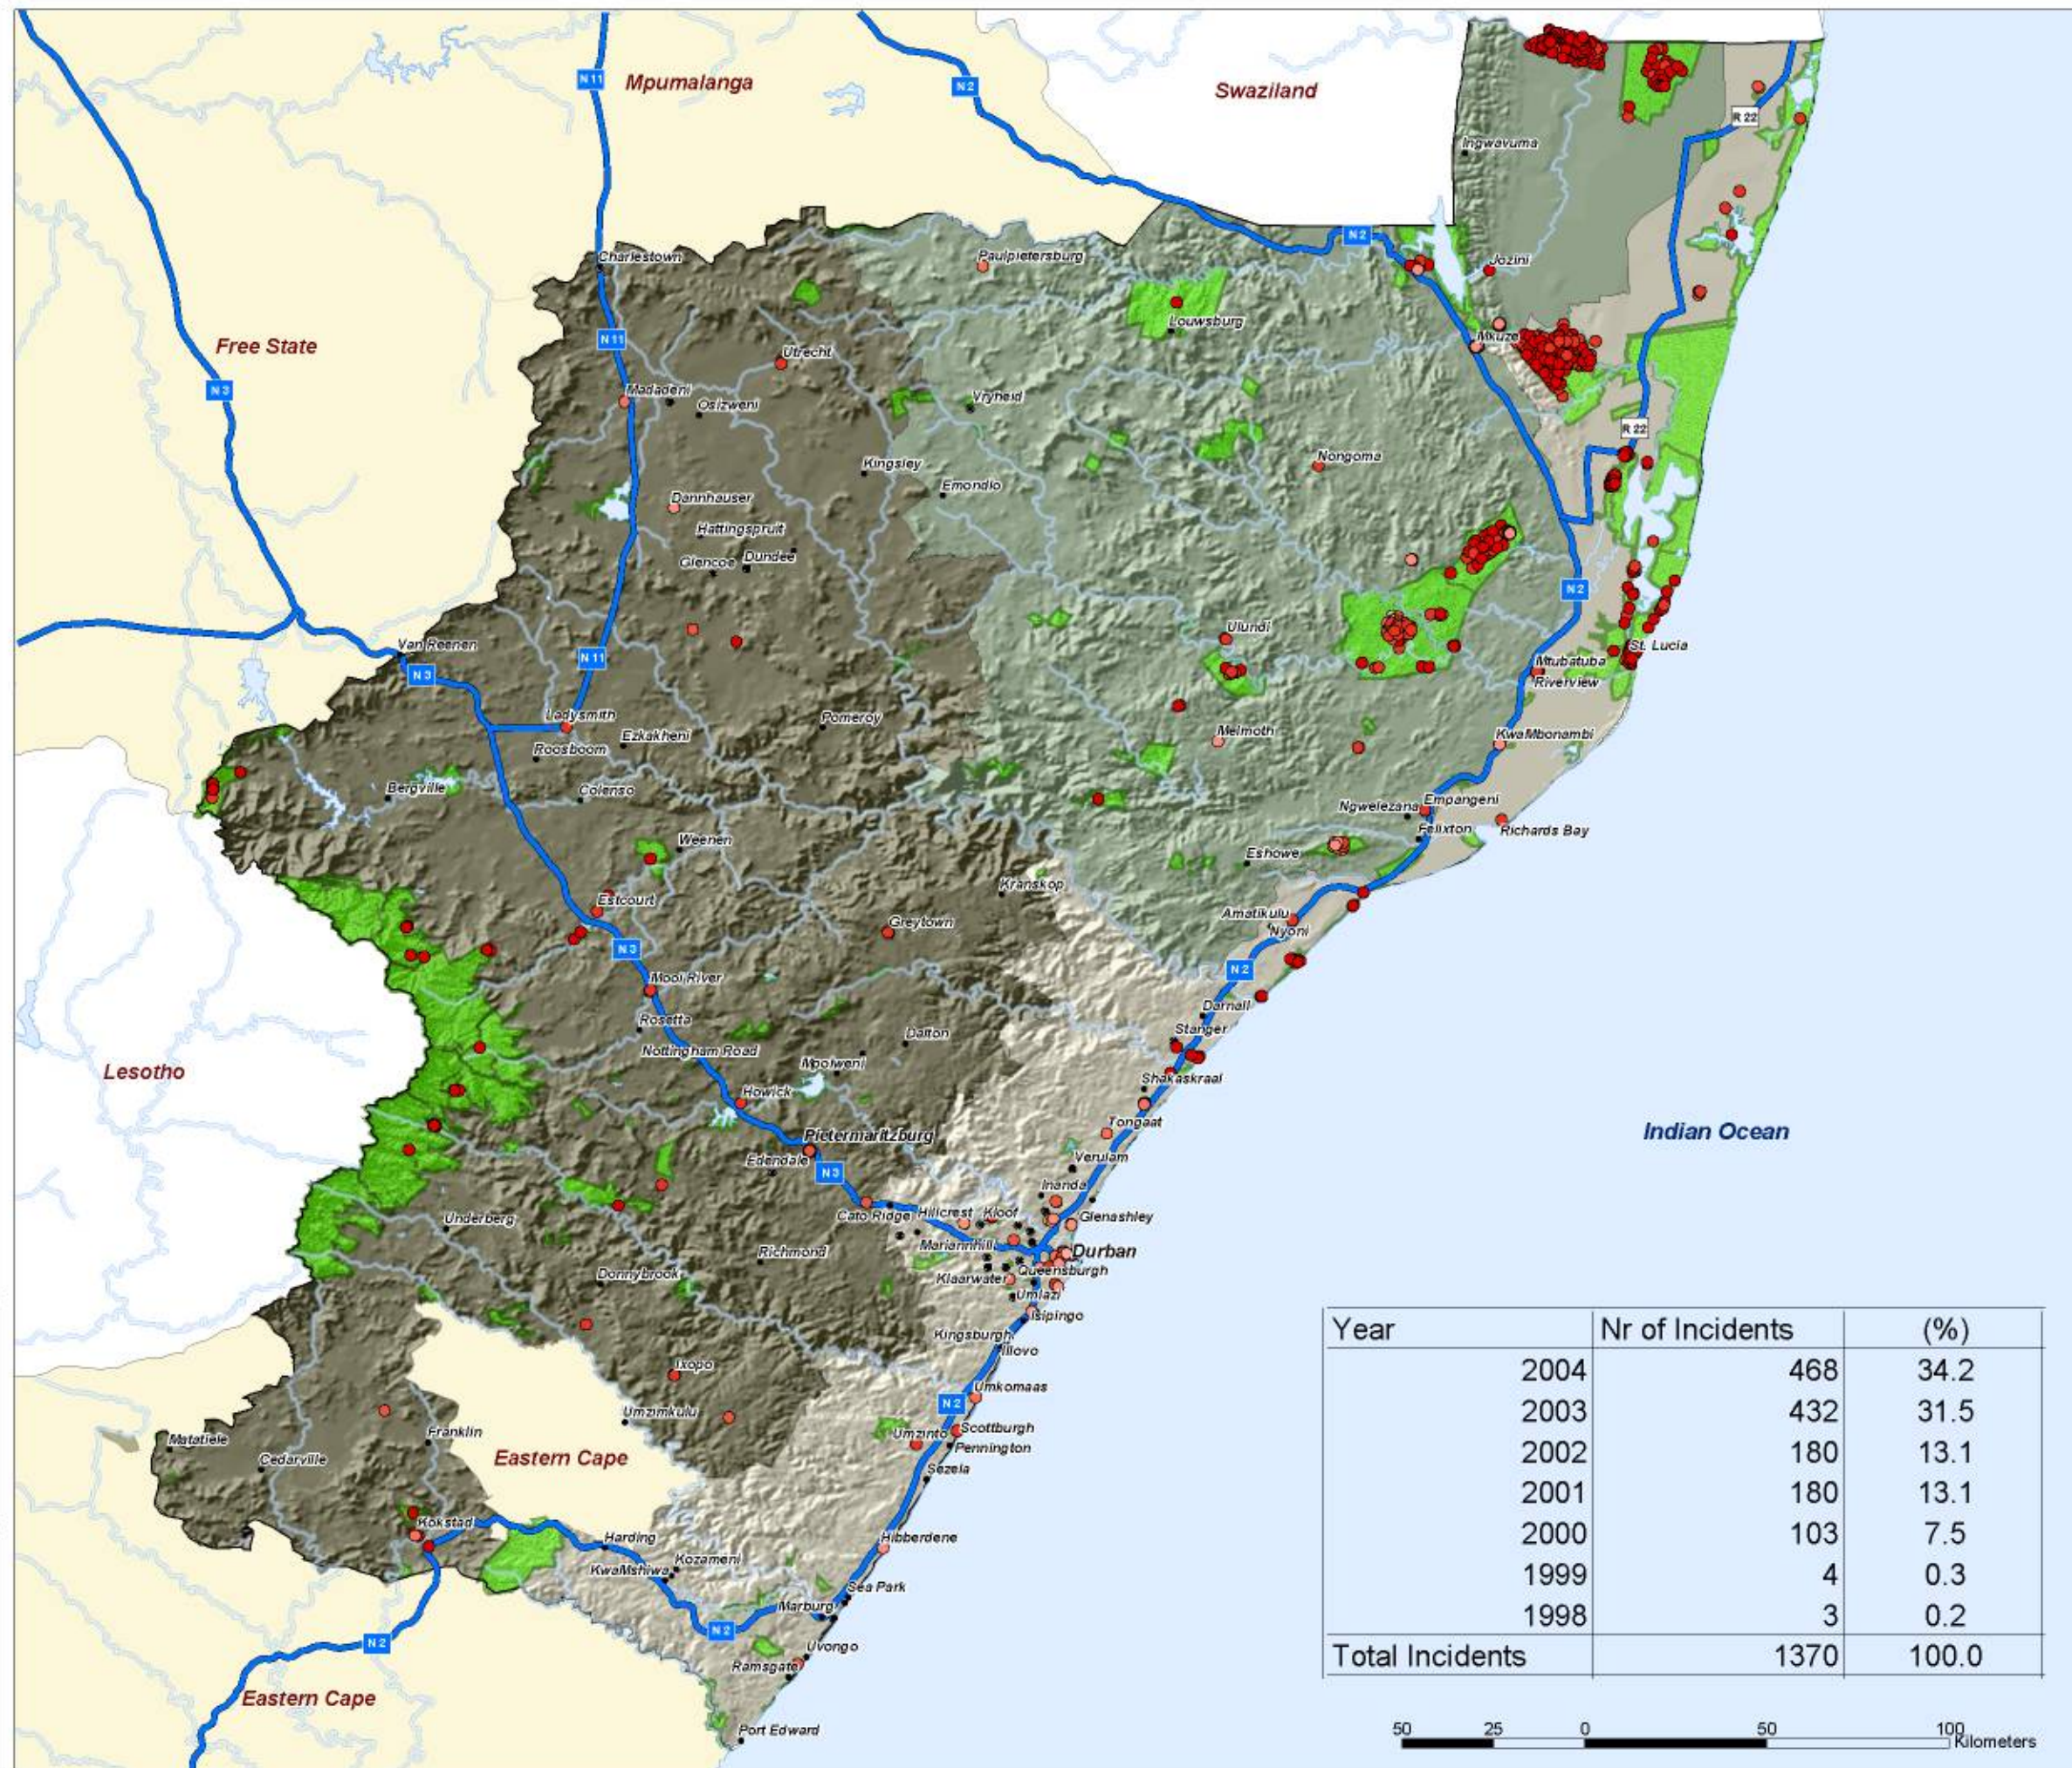

E-mail: akammer@iafrica.com

Region	Nr of Incidents	(%)
Zululand	746	54.5
coast	568	41.5
uKhahlamba	56	4.1
Total Incidents	1370	100.0

The Bushmeat Phenomenon in Kwazulu Natal

Bushmeat Occurrences per Year