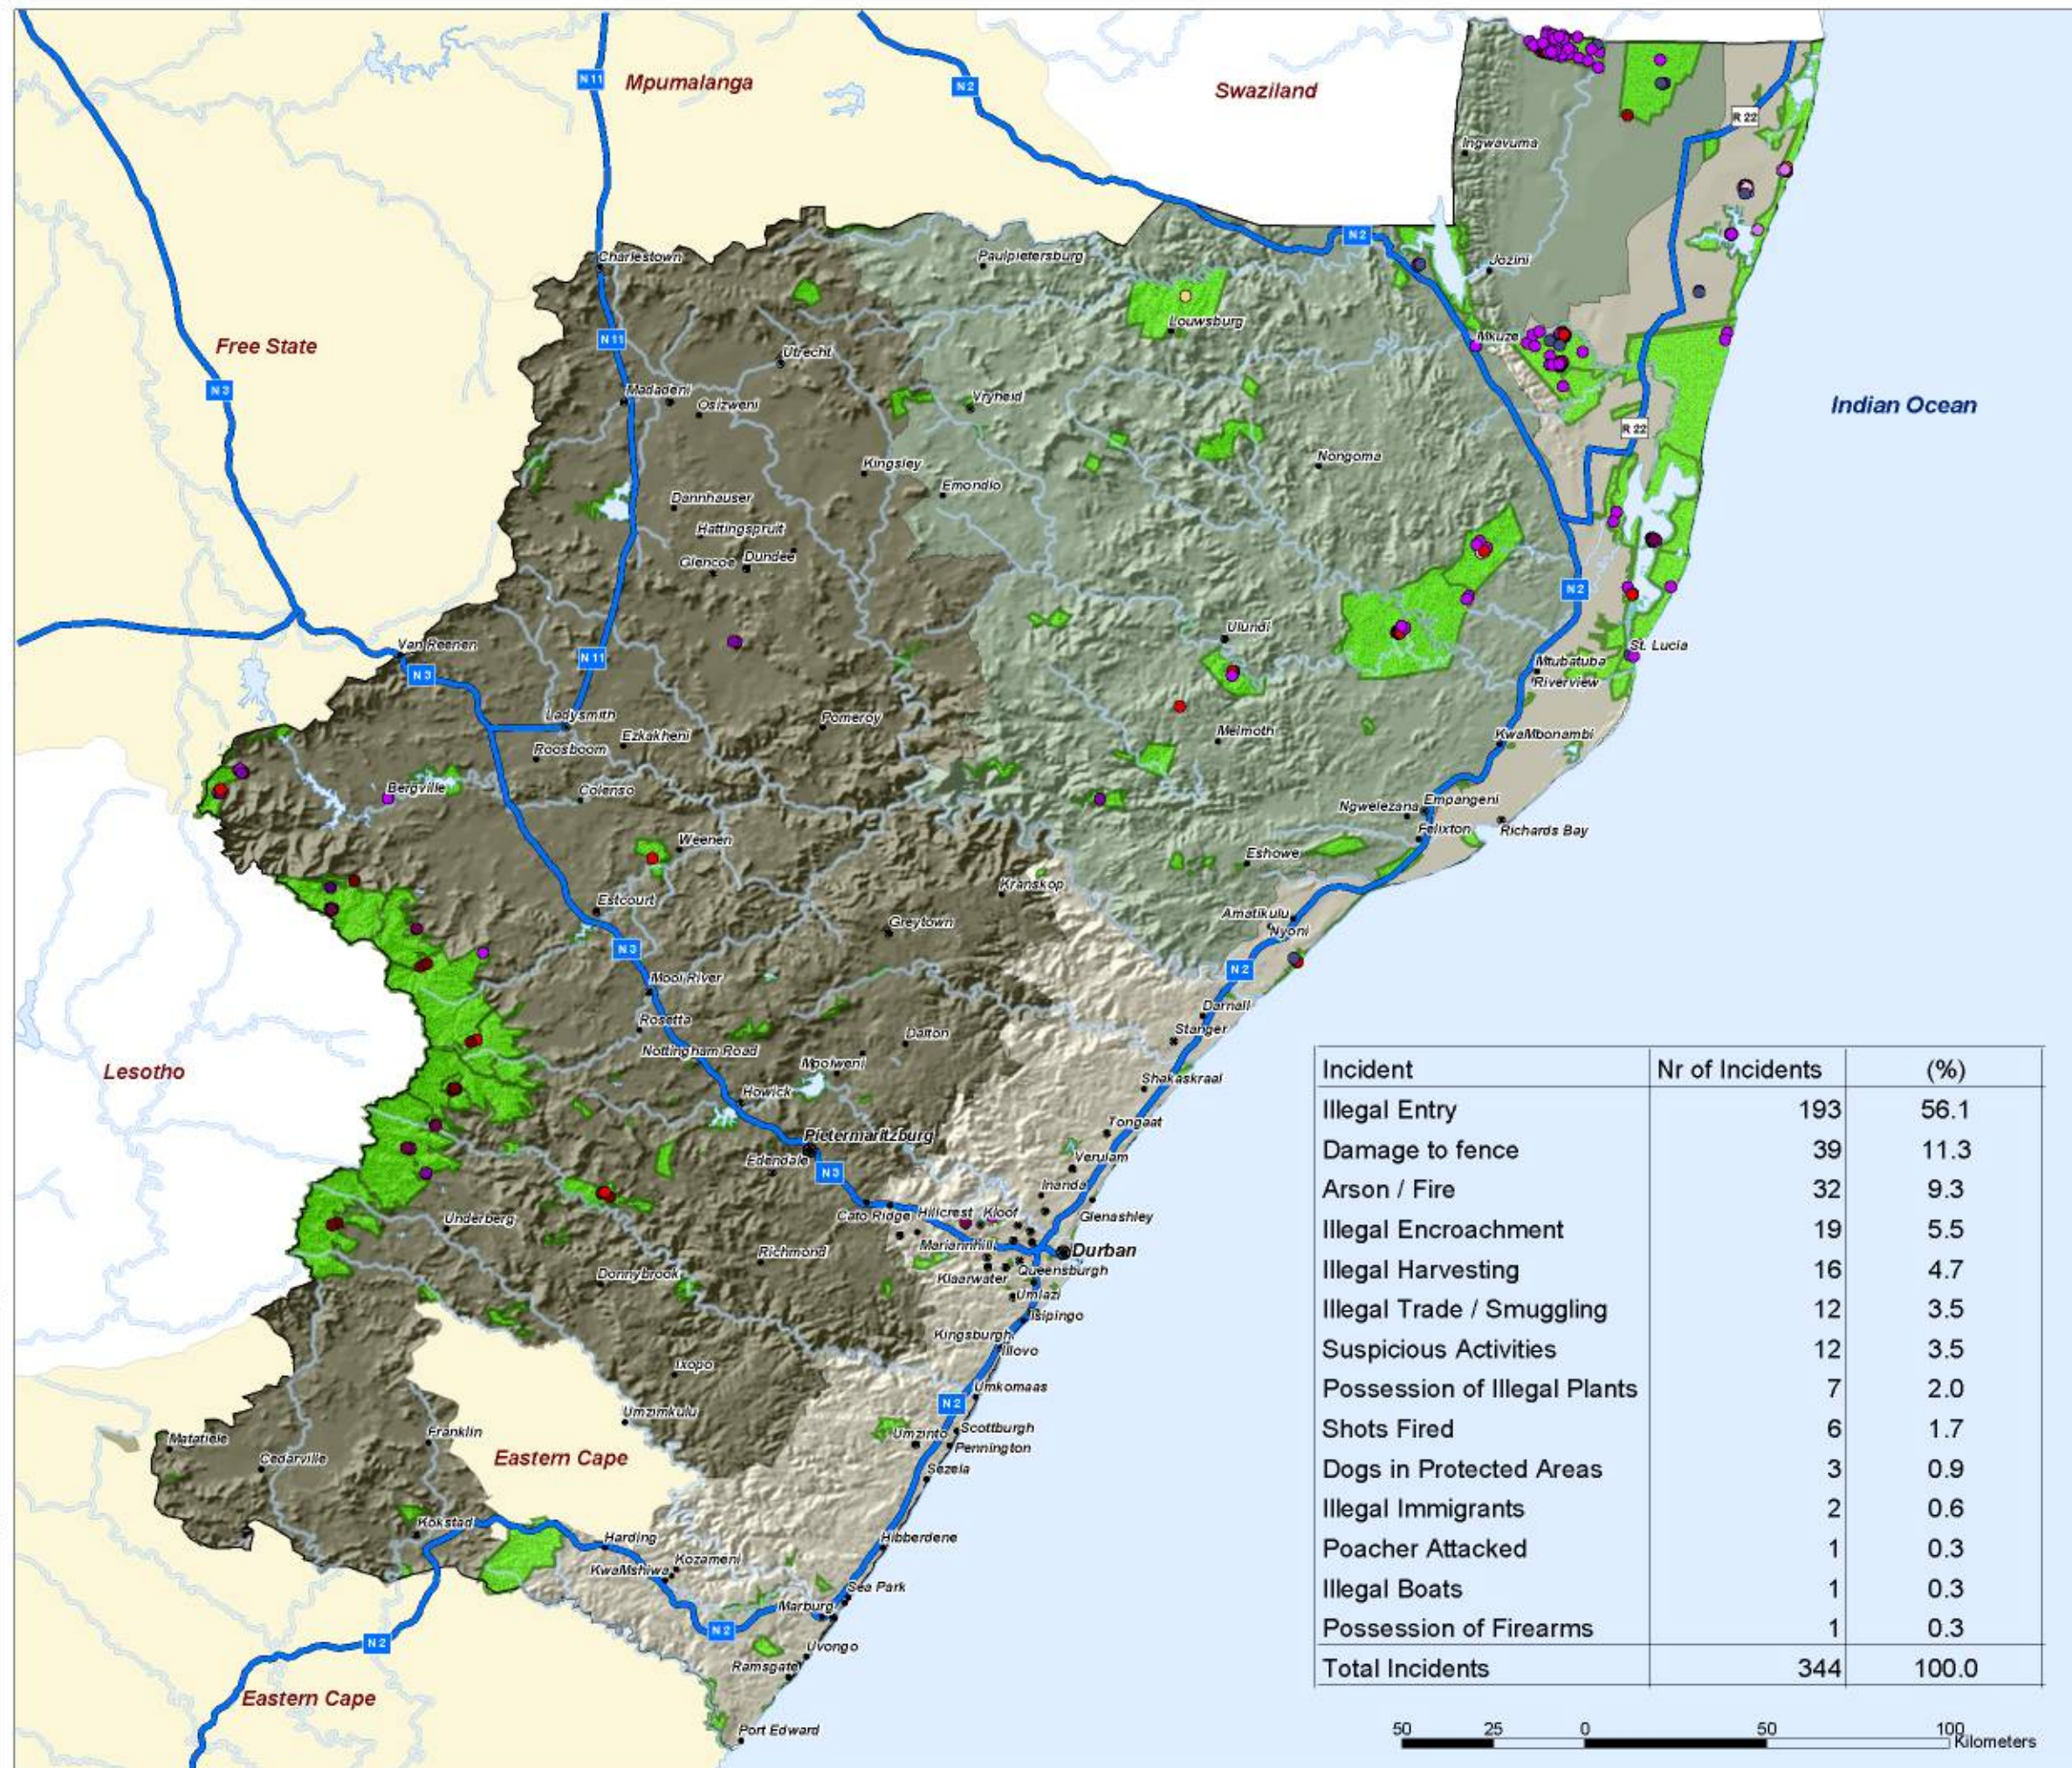

Map 10

Legend

Incident

- Arson / Fire
- Dogs in Protected Areas
- Damage to fence
- Poacher Attacked
- Possession of Illegal Plants
- Possession of Firearms
- Shots Fired
- Illegal Boats
- Illegal Encroachment
- Illegal Entry
- Illegal Harvesting
- Illegal Immigrants
- Illegal Trade / Smuggling
- Suspicious Activities