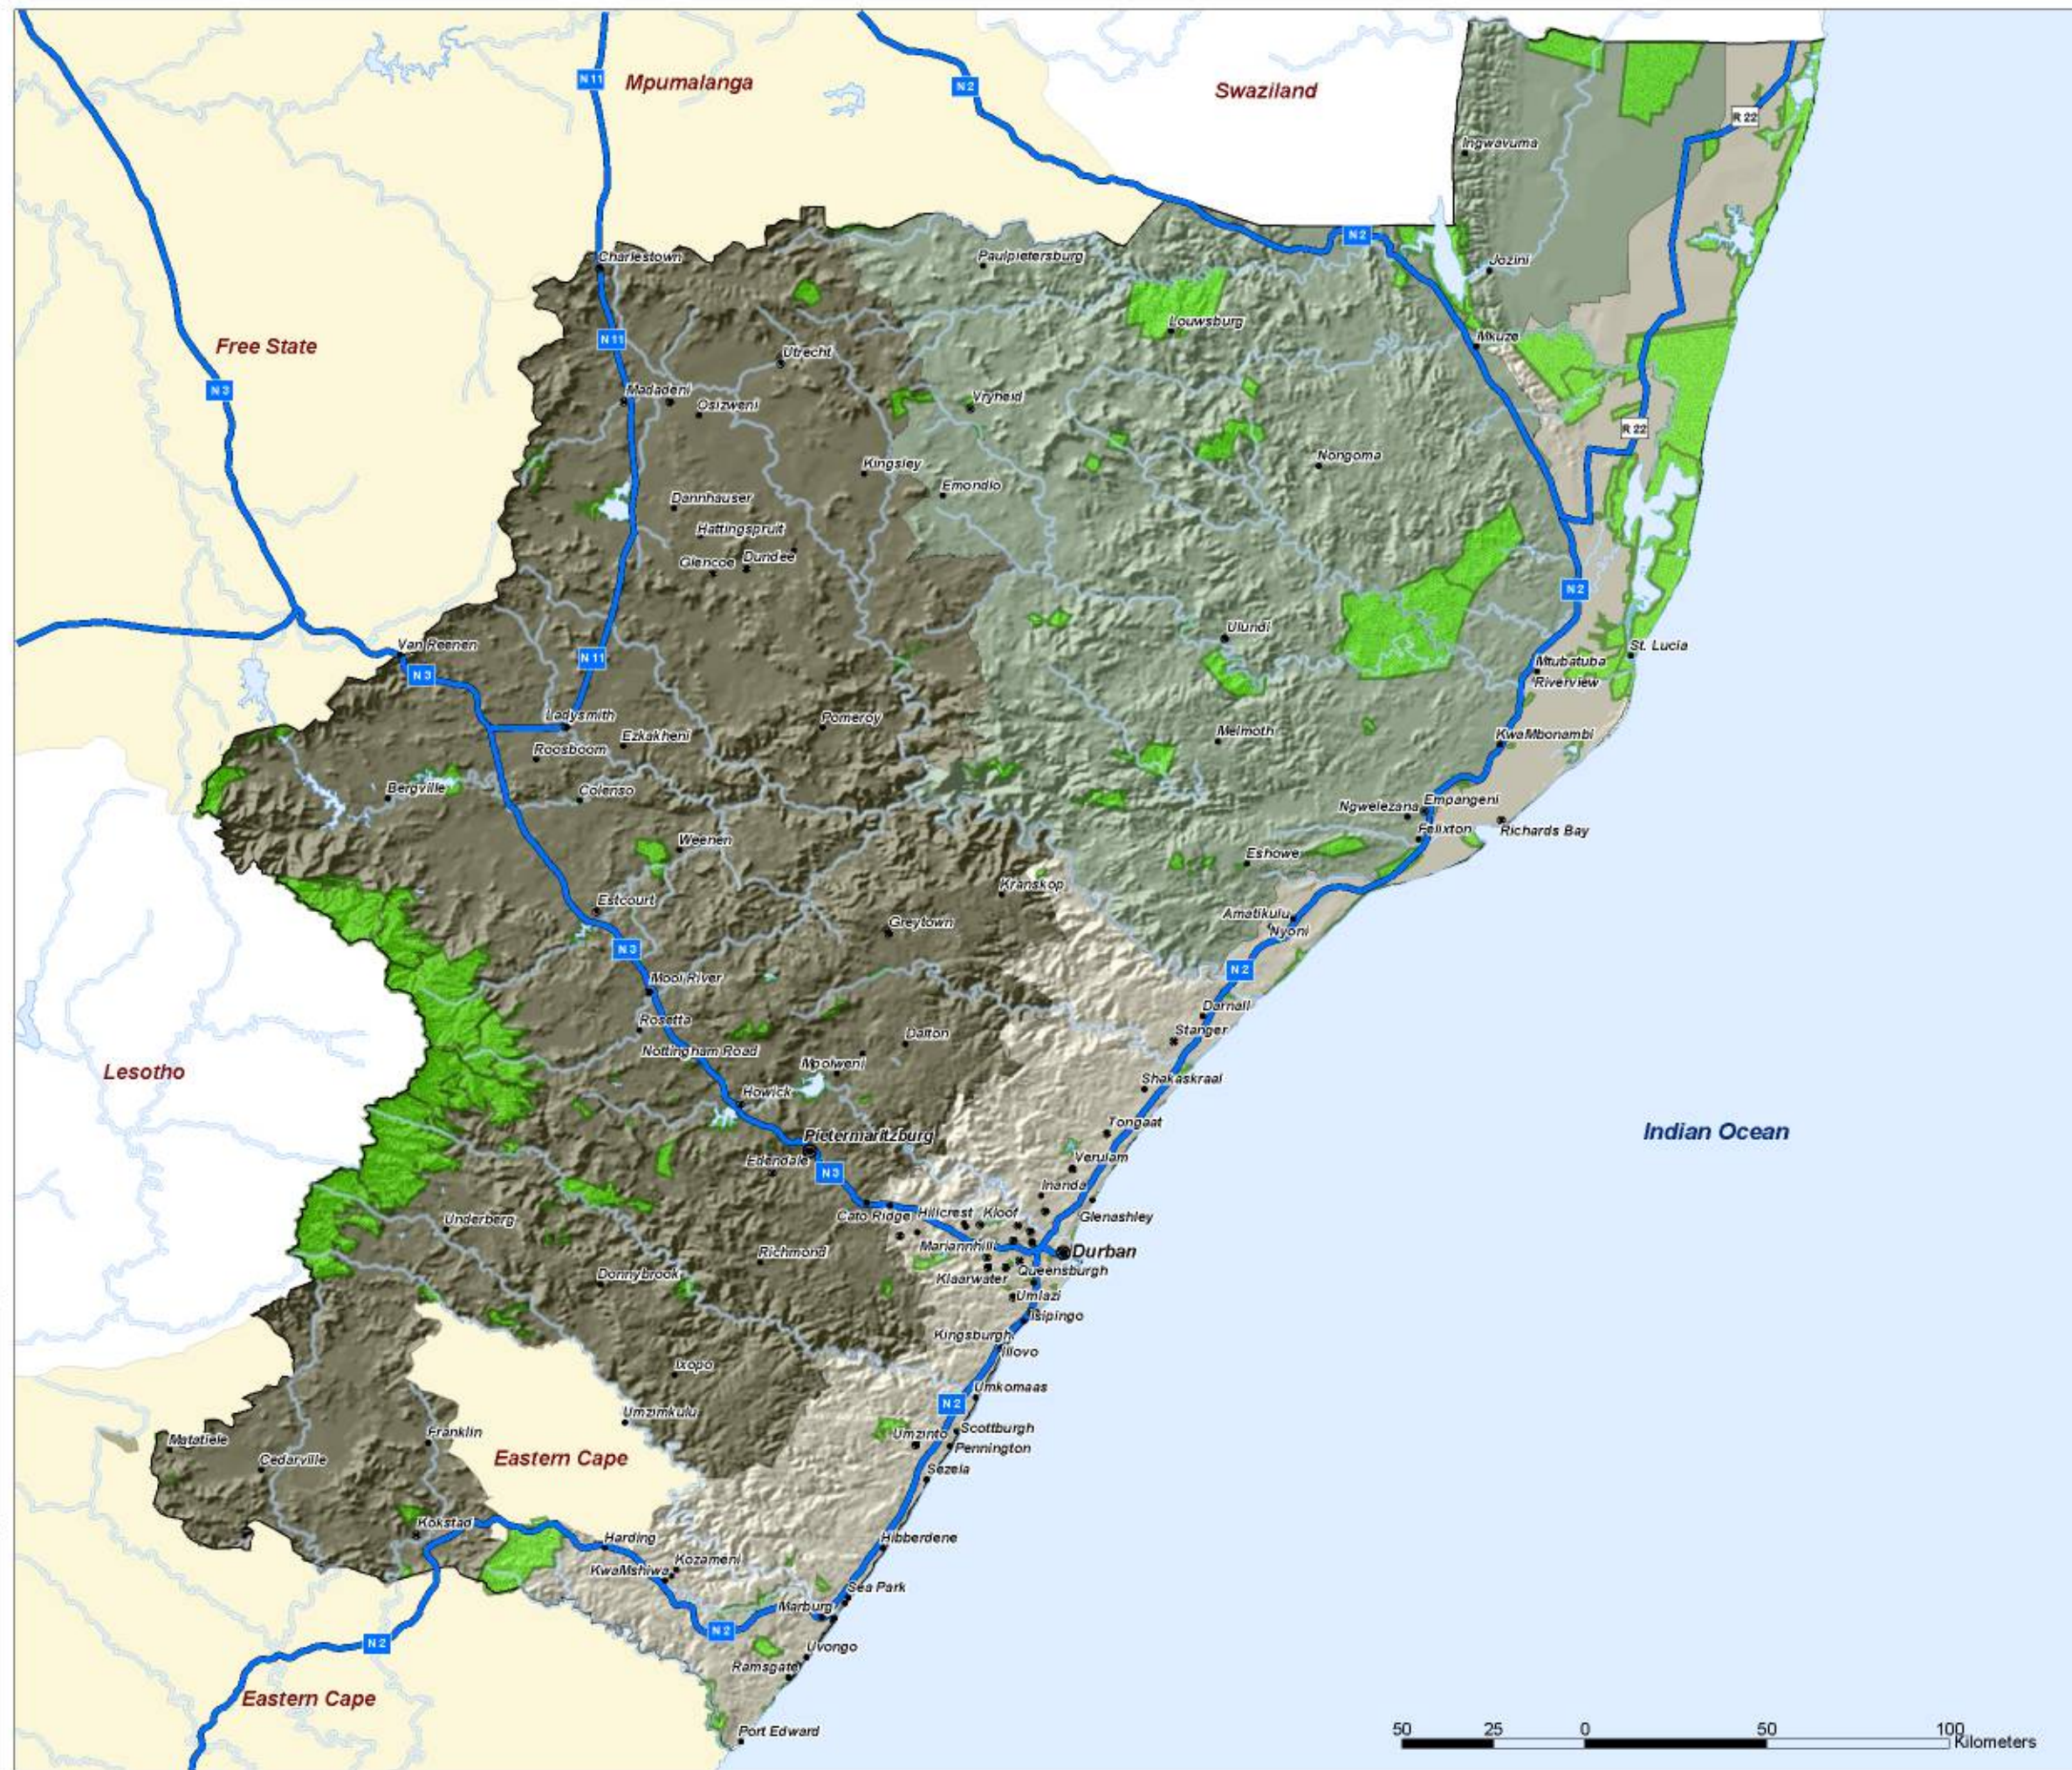

ANNEXURE A

Maps

The Bushmeat Phenomenon in Kwazulu Natal

Locality: Area Orientation

Map 1

Legend

- Kwazulu Natal
- Conservation Areas
- KZN Regions**
- Coast
- Zululand
- uKhahlamba
- National Roads

Copyright: Annelene Kammer
 Map Created: 20/12/2004