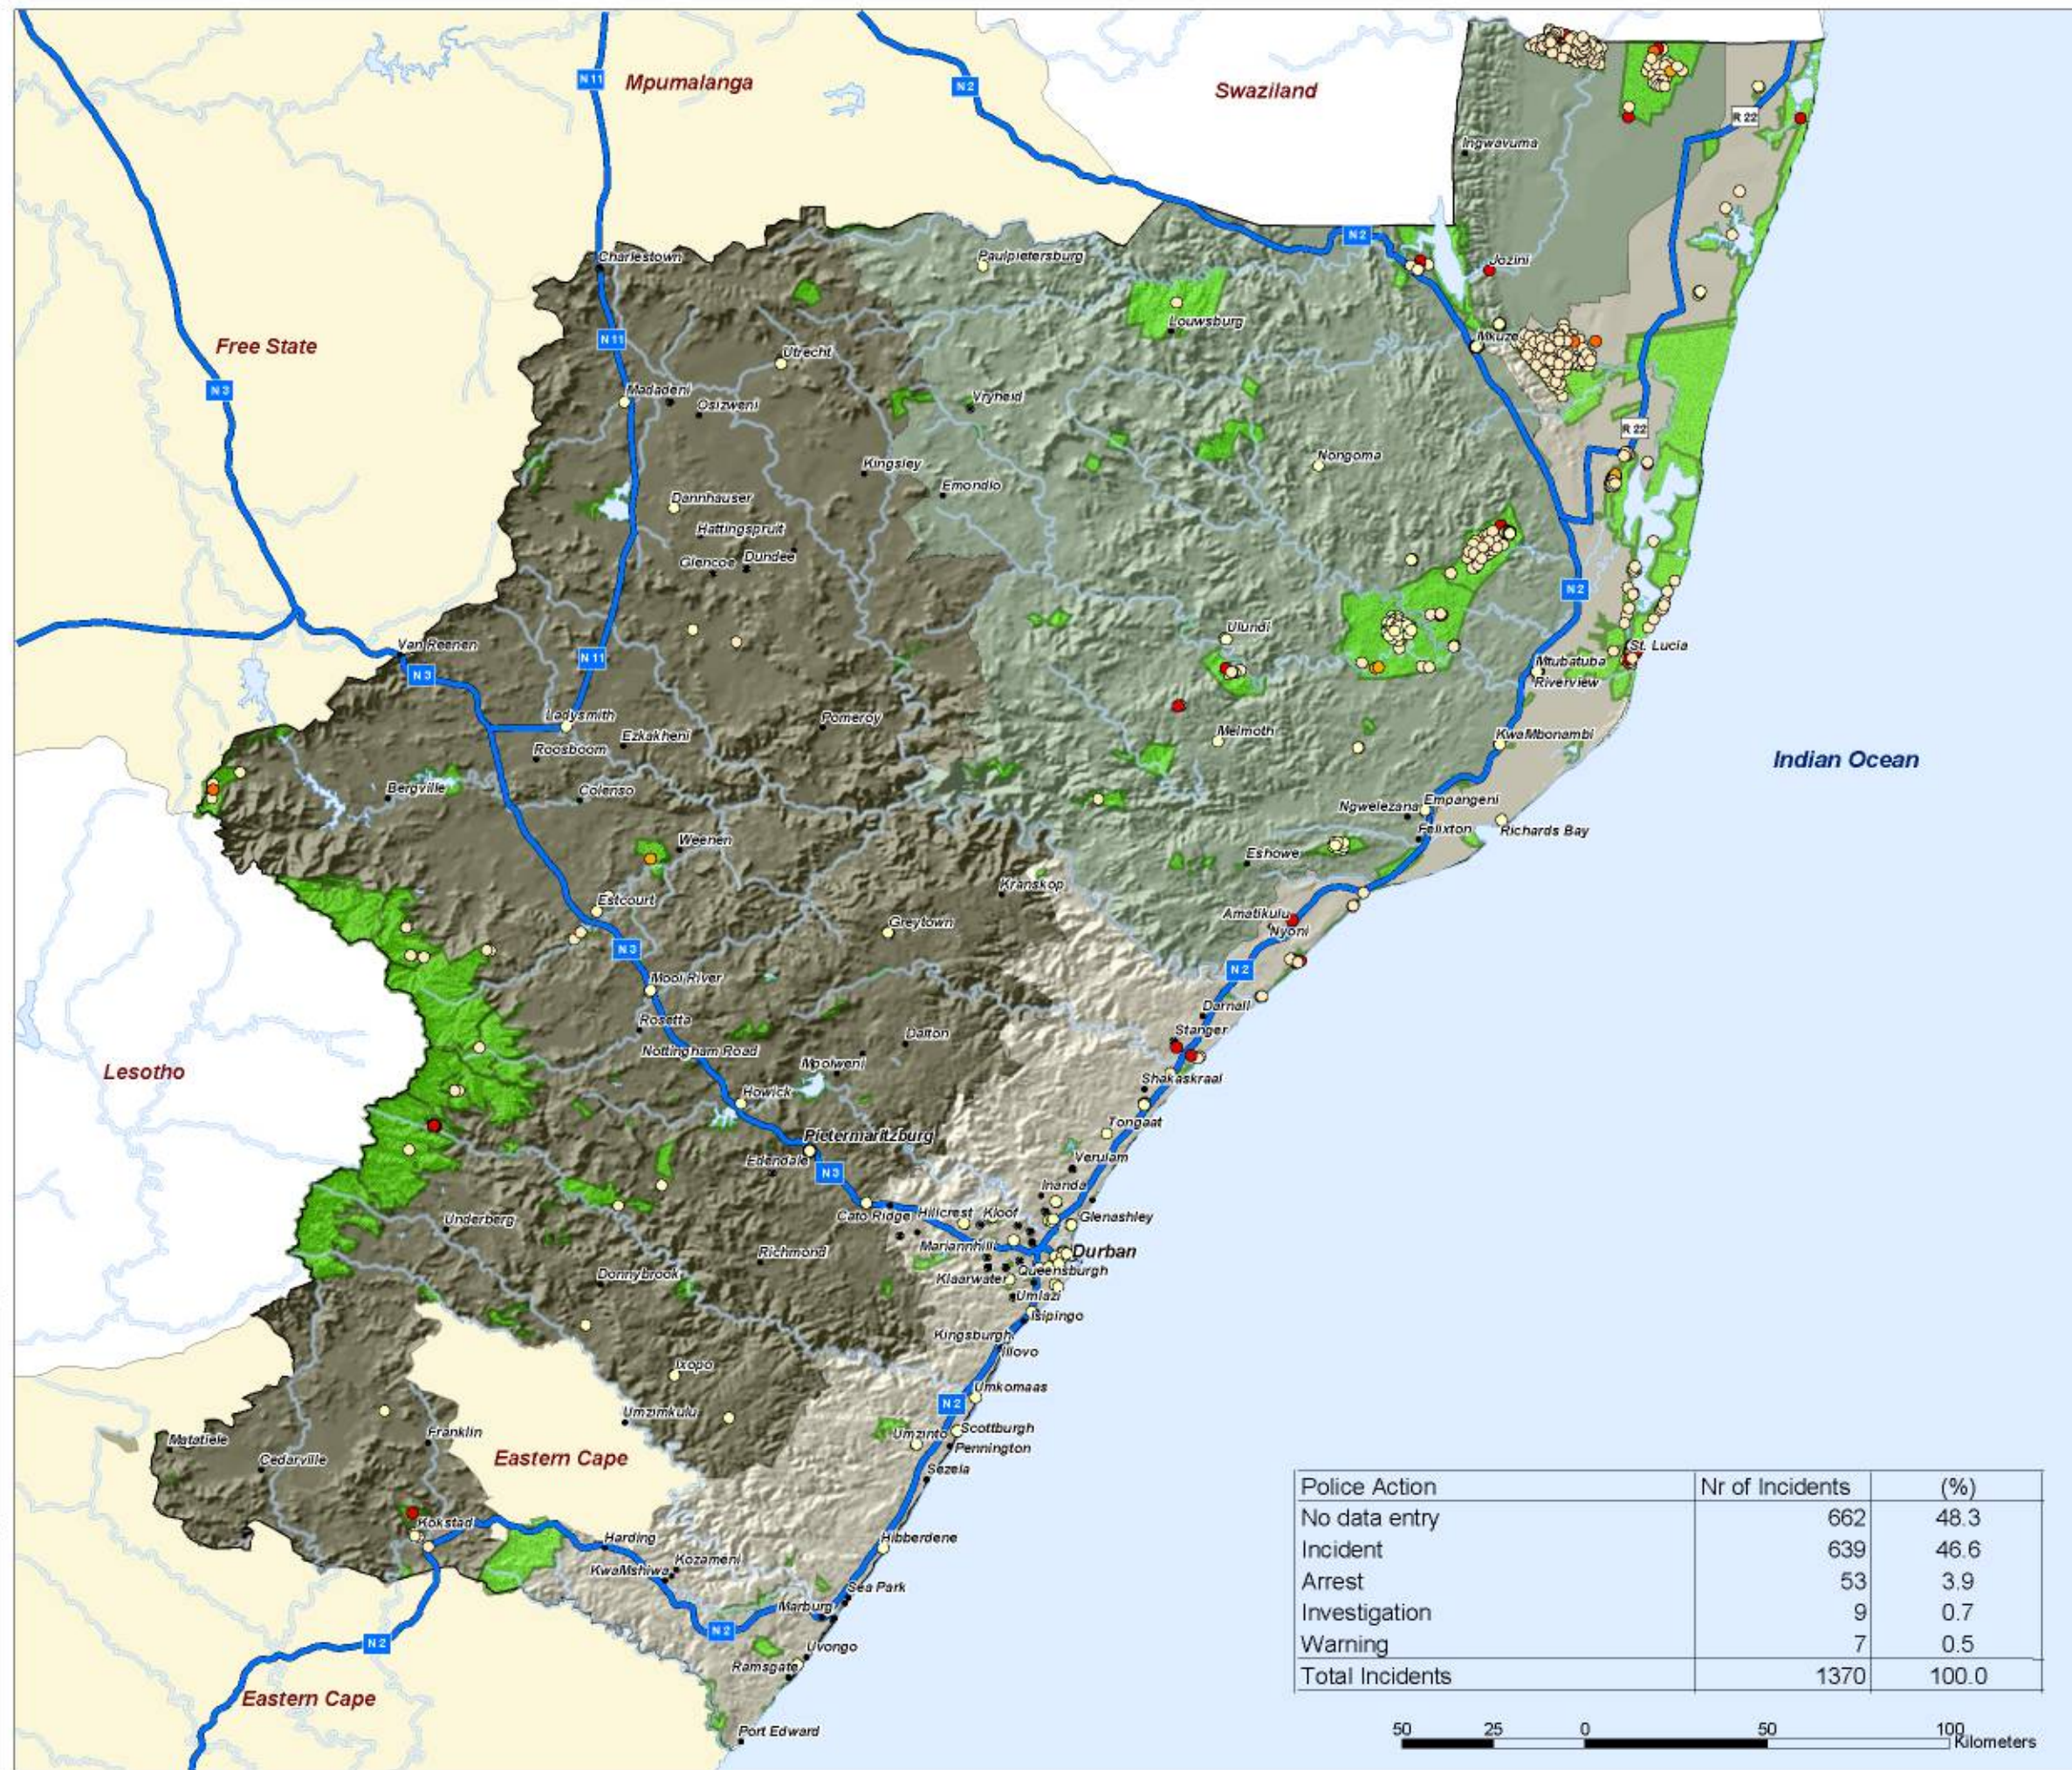

The Bushmeat Phenomenon in Kwazulu Natal

Bushmeat Occurrences by Police Action

Copyright: Annelene Kammer
Map Created: 20/12/2004

Sources: MapIT 2003
SRTM 2003
ENPAT 2002
Ezemvelo KZN Wildlife

Annelene Kammer

P.O. Box 11371
Zwartkops
0051

Tel: +27 12 663 3789
Fax: +27 12 665 1219
Cell: +27 83 258 3927

E-mail: akammer@iafrica.com