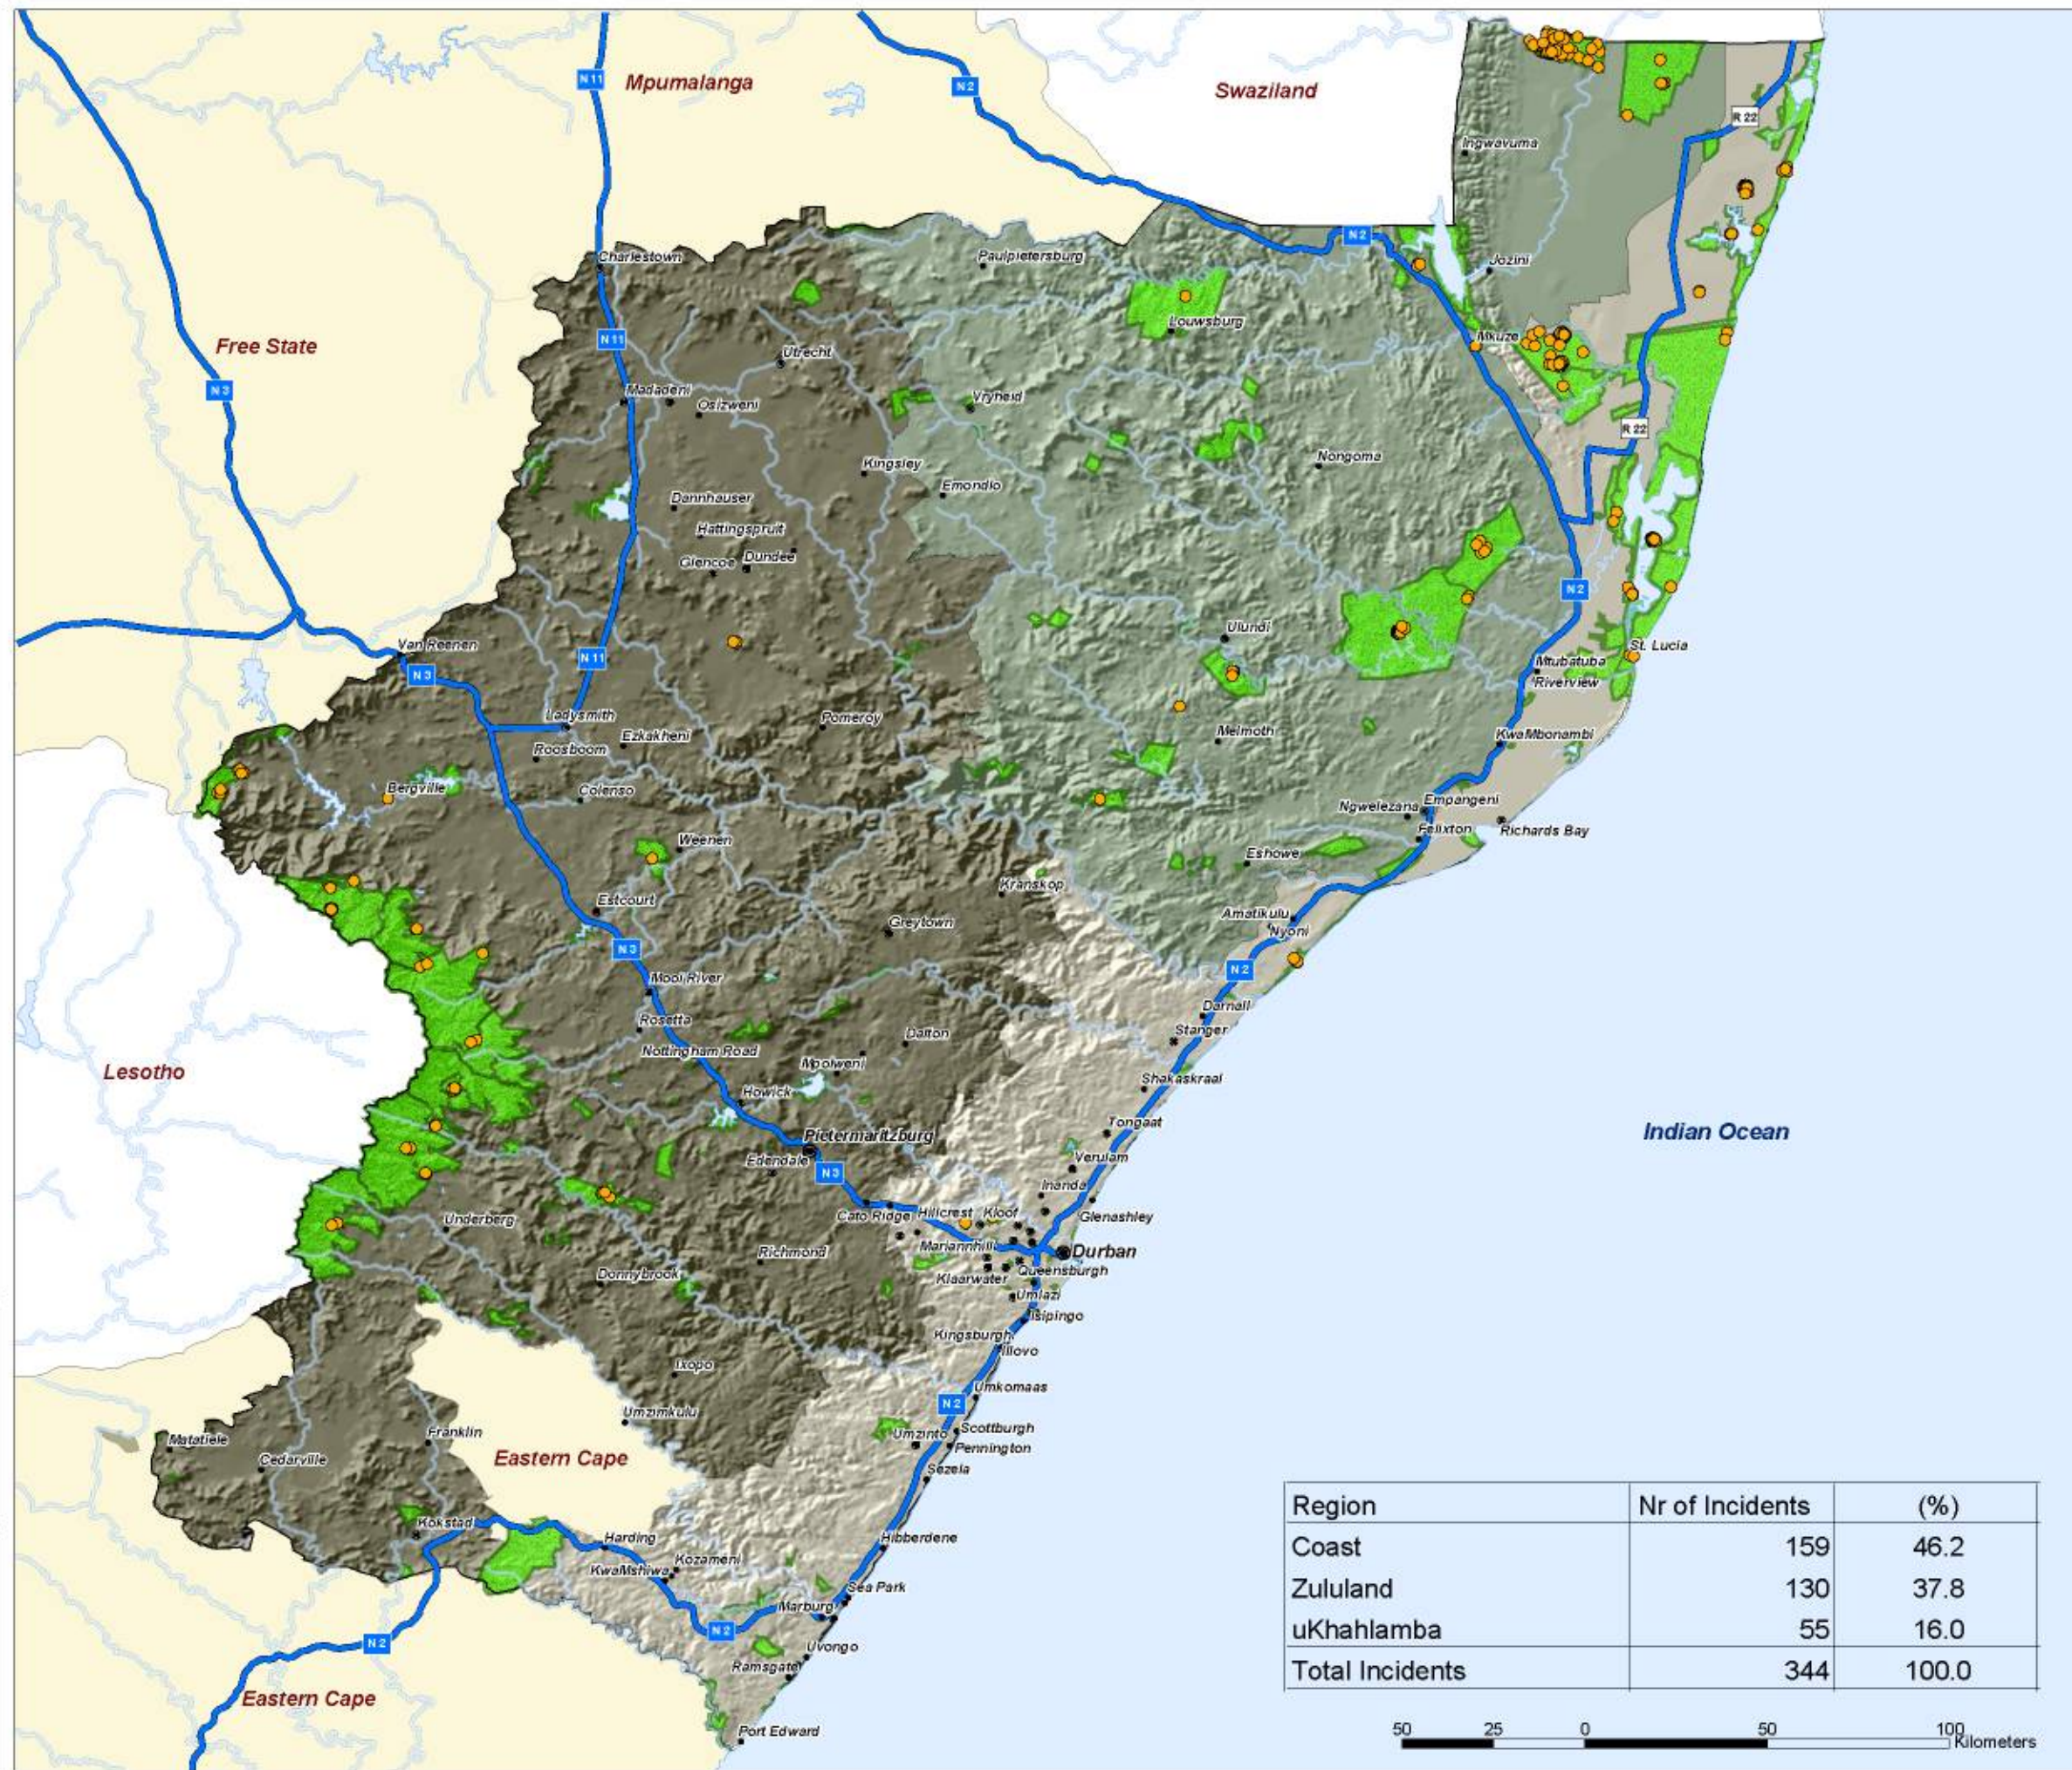

0 25 0 50 100 Kilometers

The Bushmeat Phenomenon in Kwazulu Natal

All Bushmeat Related Occurrences

Map 8

Legend

- Bushmeat Related Occurrences
- Kwazulu Natal
- Conservation Areas

KZN Regions

- Coast
- Zululand
- uKhahlamba
- National Roads