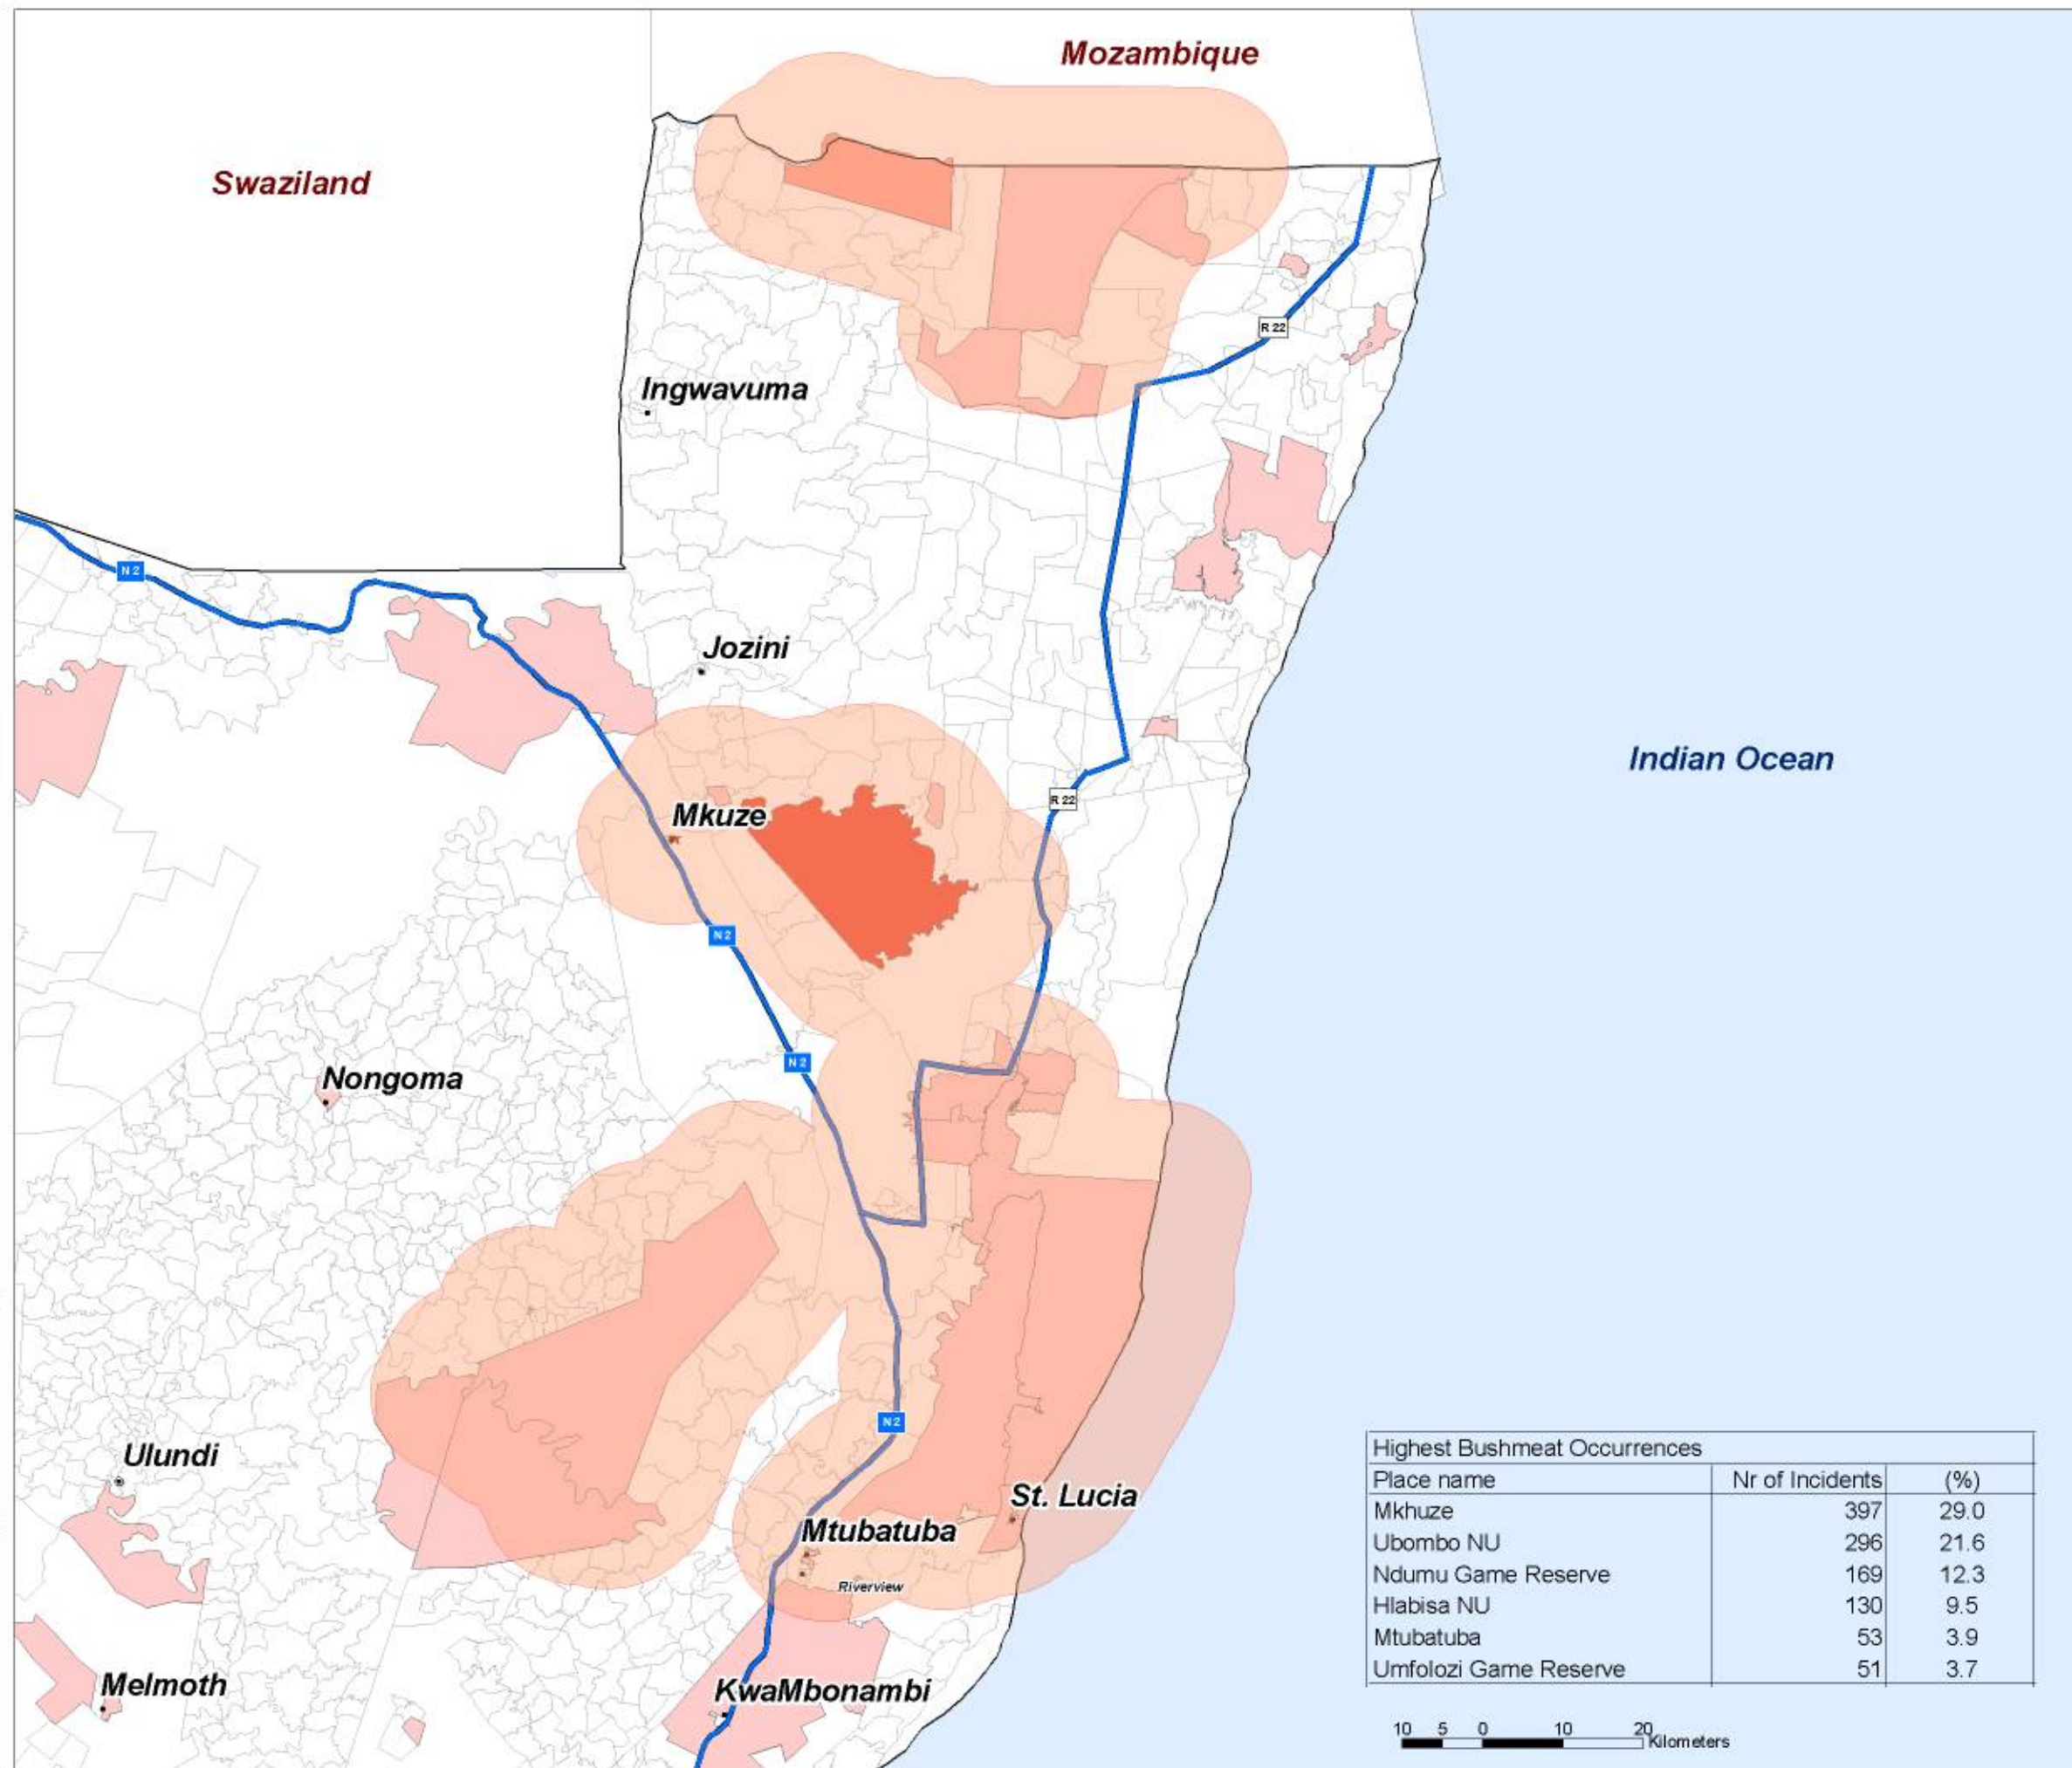

The Bushmeat Phenomenon in Kwazulu Natal

Areas with highest Bushmeat Occurrences

Map 13

Legend

1. Number of Bushmeat Occurrences
2. 1 - 80
   - 81 - 159
   - 160 - 238
   - 239 - 317
   - 318 - 397
   - Kwazulu Natal
   - National Roads
   - 10 Kilometer Radius

Copyright: Annelene Kammer
Map Created: 20/12/2004

Sources: MapIT 2003
ENPAT 2002
Ezemvelo KZN Wildlife
1996 Census Data
2001 Census Data

Annelene Kammer
P.O. Box 11371
Zwartkops
0051

Tel: +27 12 663 3789
Fax: +27 12 665 1219
Cell: +27 83 258 3927

E-mail: akammer@iafrica.com

Highest Bushmeat Occurrences		
Place name	Nr of Incidents	(%)
Mkhuze	397	29.0
Ubombo NU	296	21.6
Ndumu Game Reserve	169	12.3
Hlabisa NU	130	9.5
Mtubatuba	53	3.9
Umfolozi Game Reserve	51	3.7