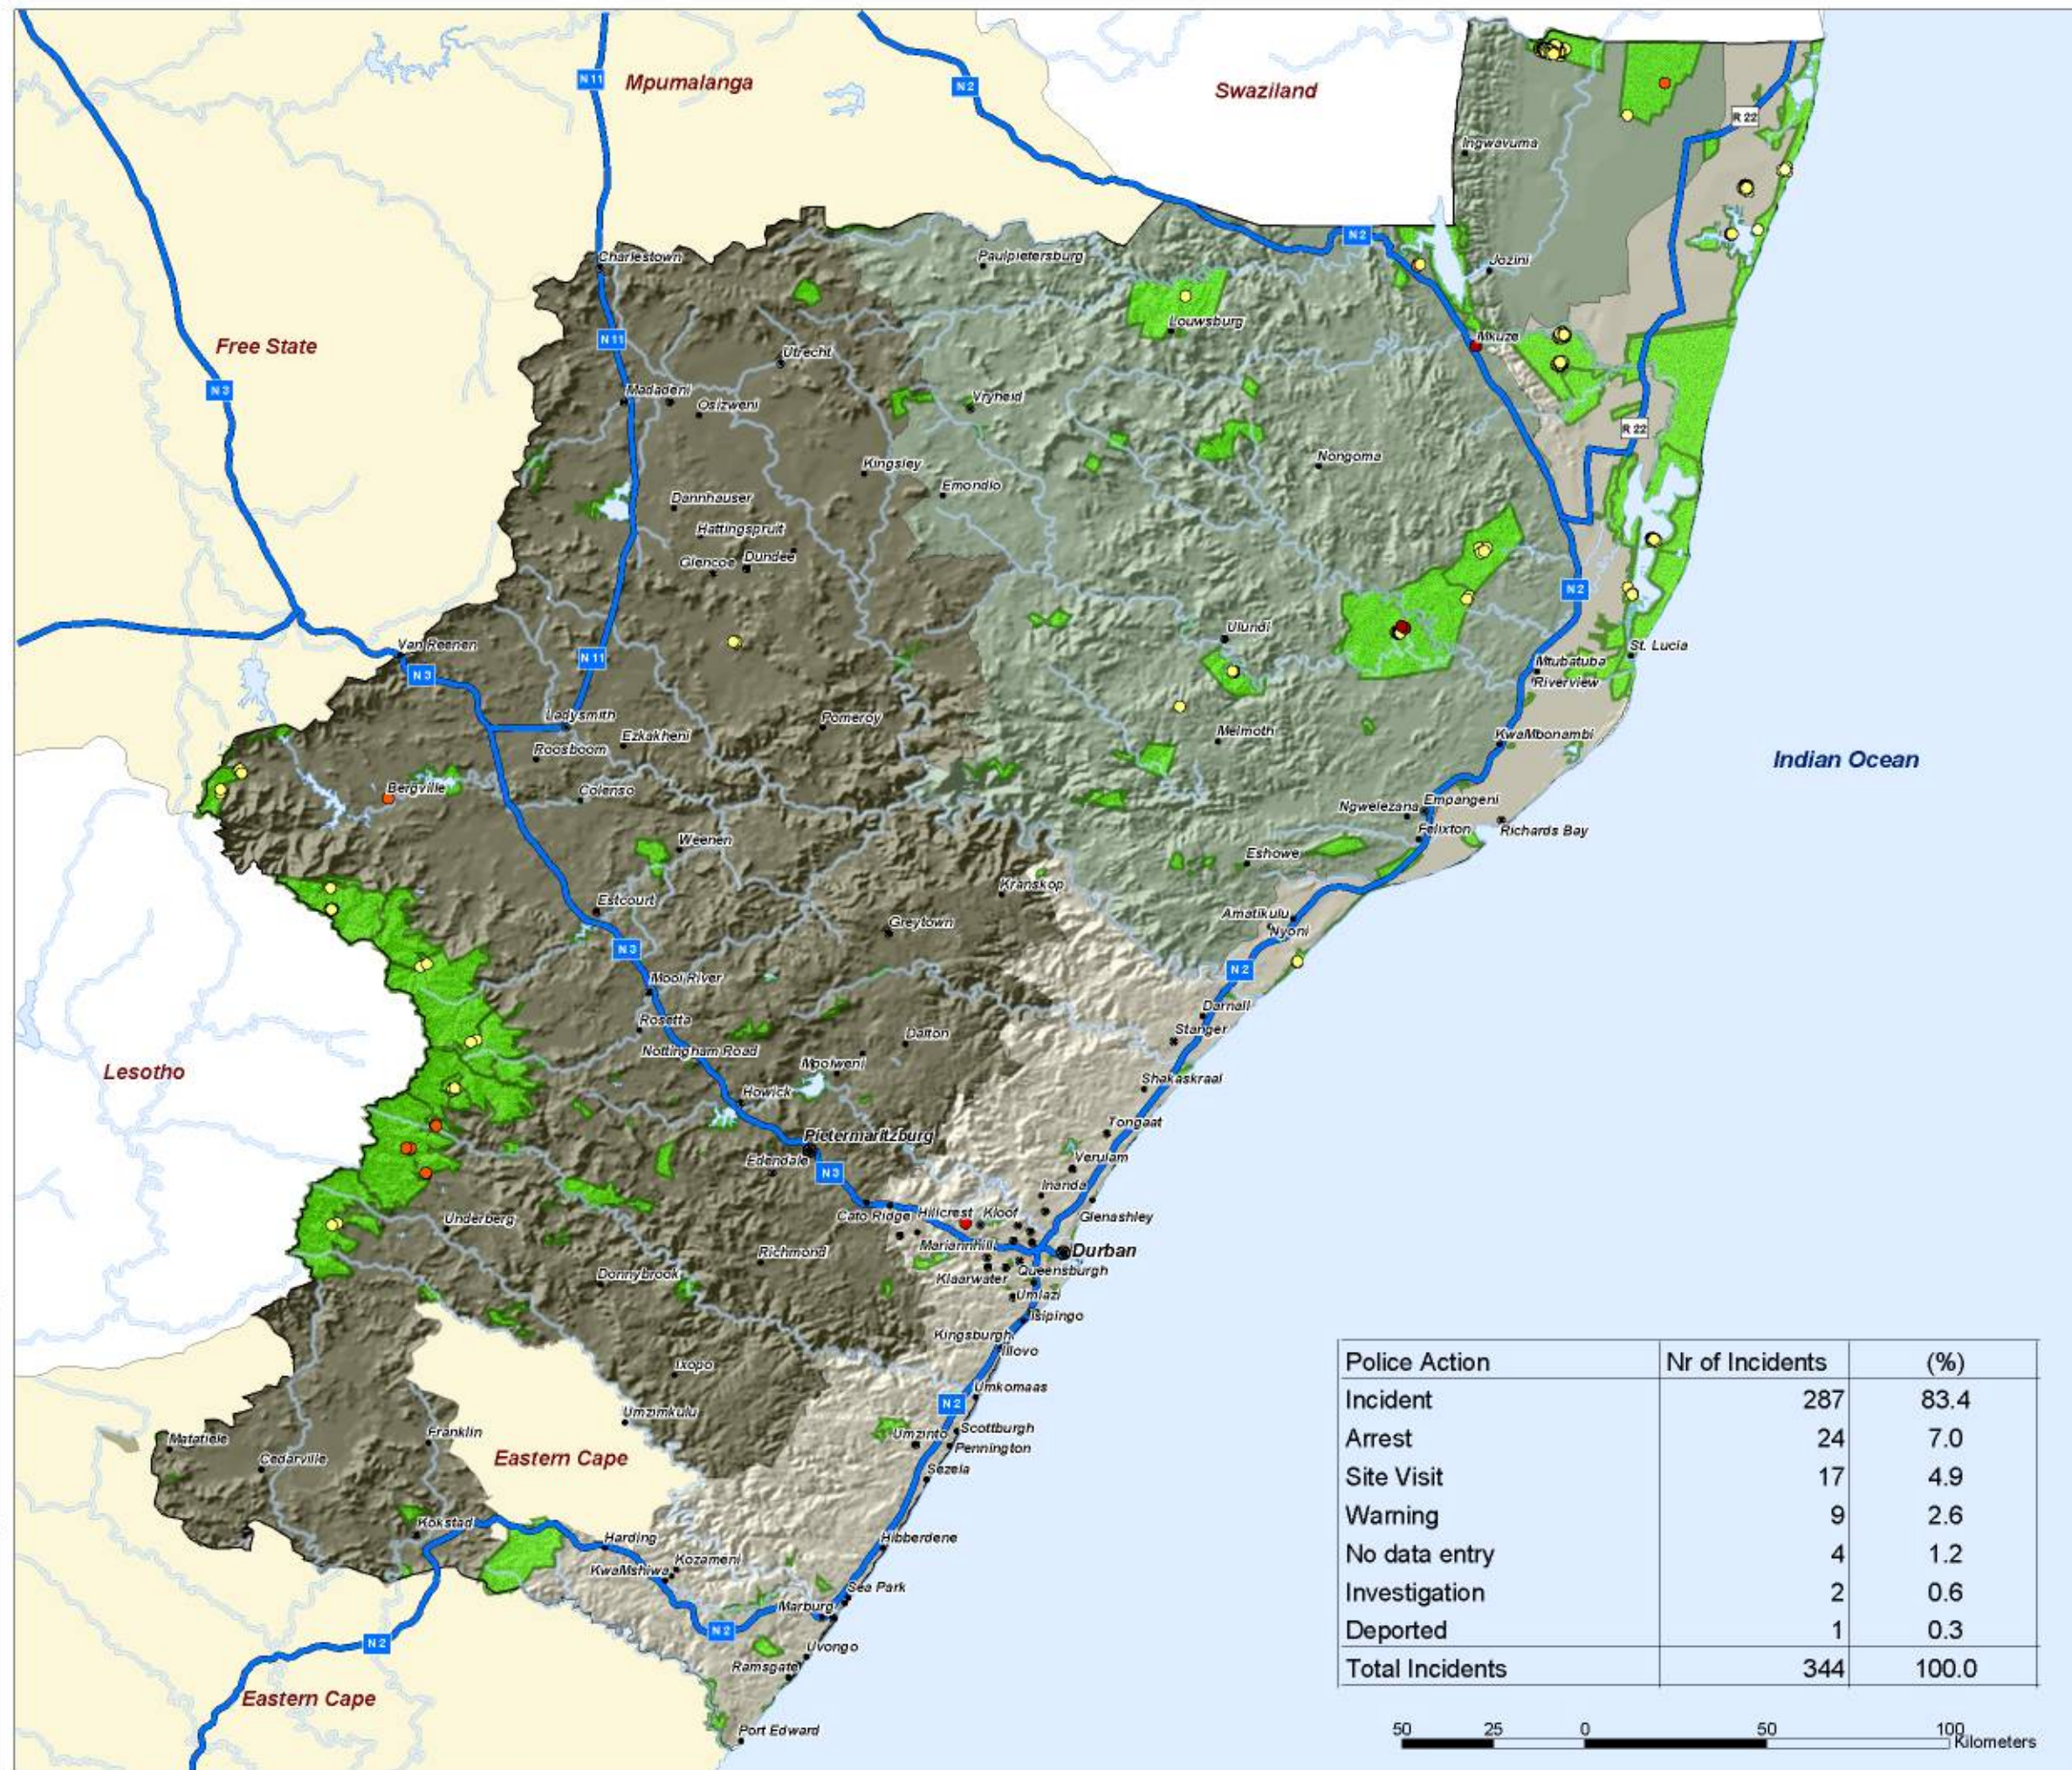

Map 11

Legend

- Police Action**
- No Data Entry
 - Warning
 - Arrest
 - Deported
 - Investigation
 - Incident
 - Site Visit
- KZN Regions**
- Kwazulu Natal
 - Conservation Areas
 - Coast
 - Zululand
 - uKhahlamba
 - National Roads