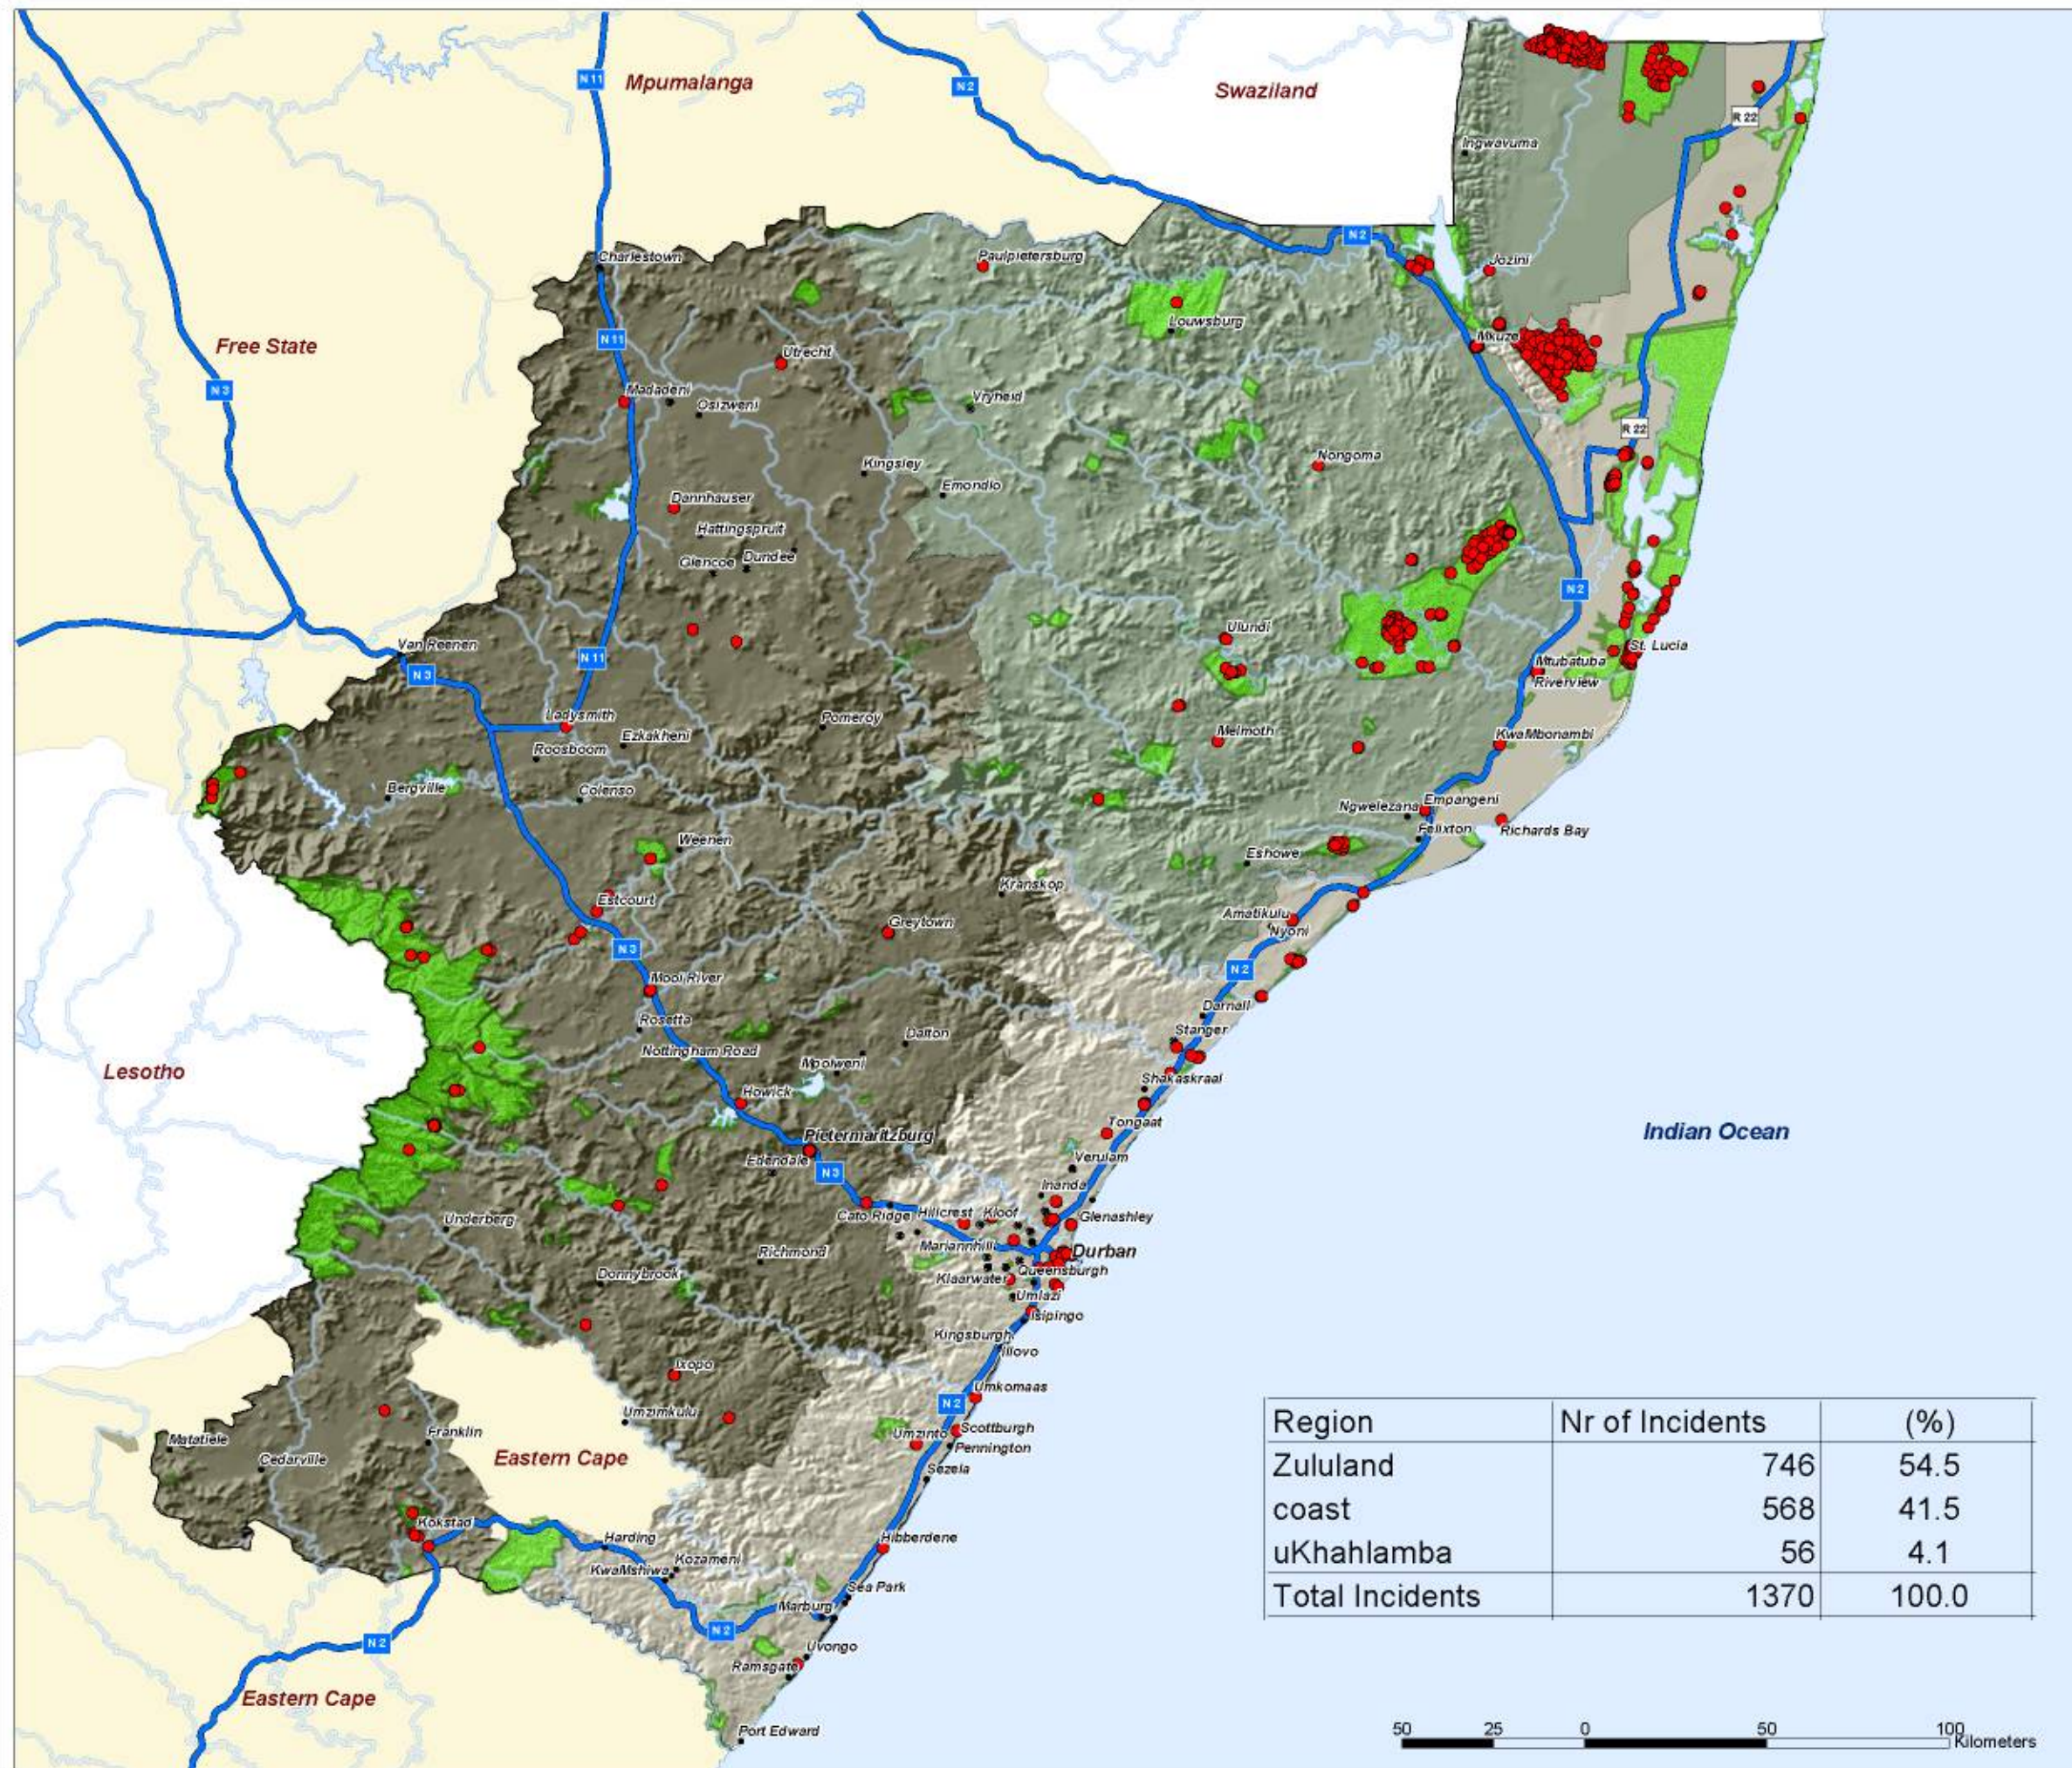

50 25 0 50 100 Kilometers

The Bushmeat Phenomenon in Kwazulu Natal

All Bushmeat Occurrences

Map 2

Legend

- Bushmeat Occurrences
- Kwazulu Natal
- Conservation Areas

KZN Regions

- Coast
- Zululand
- uKhahlamba
- National Roads