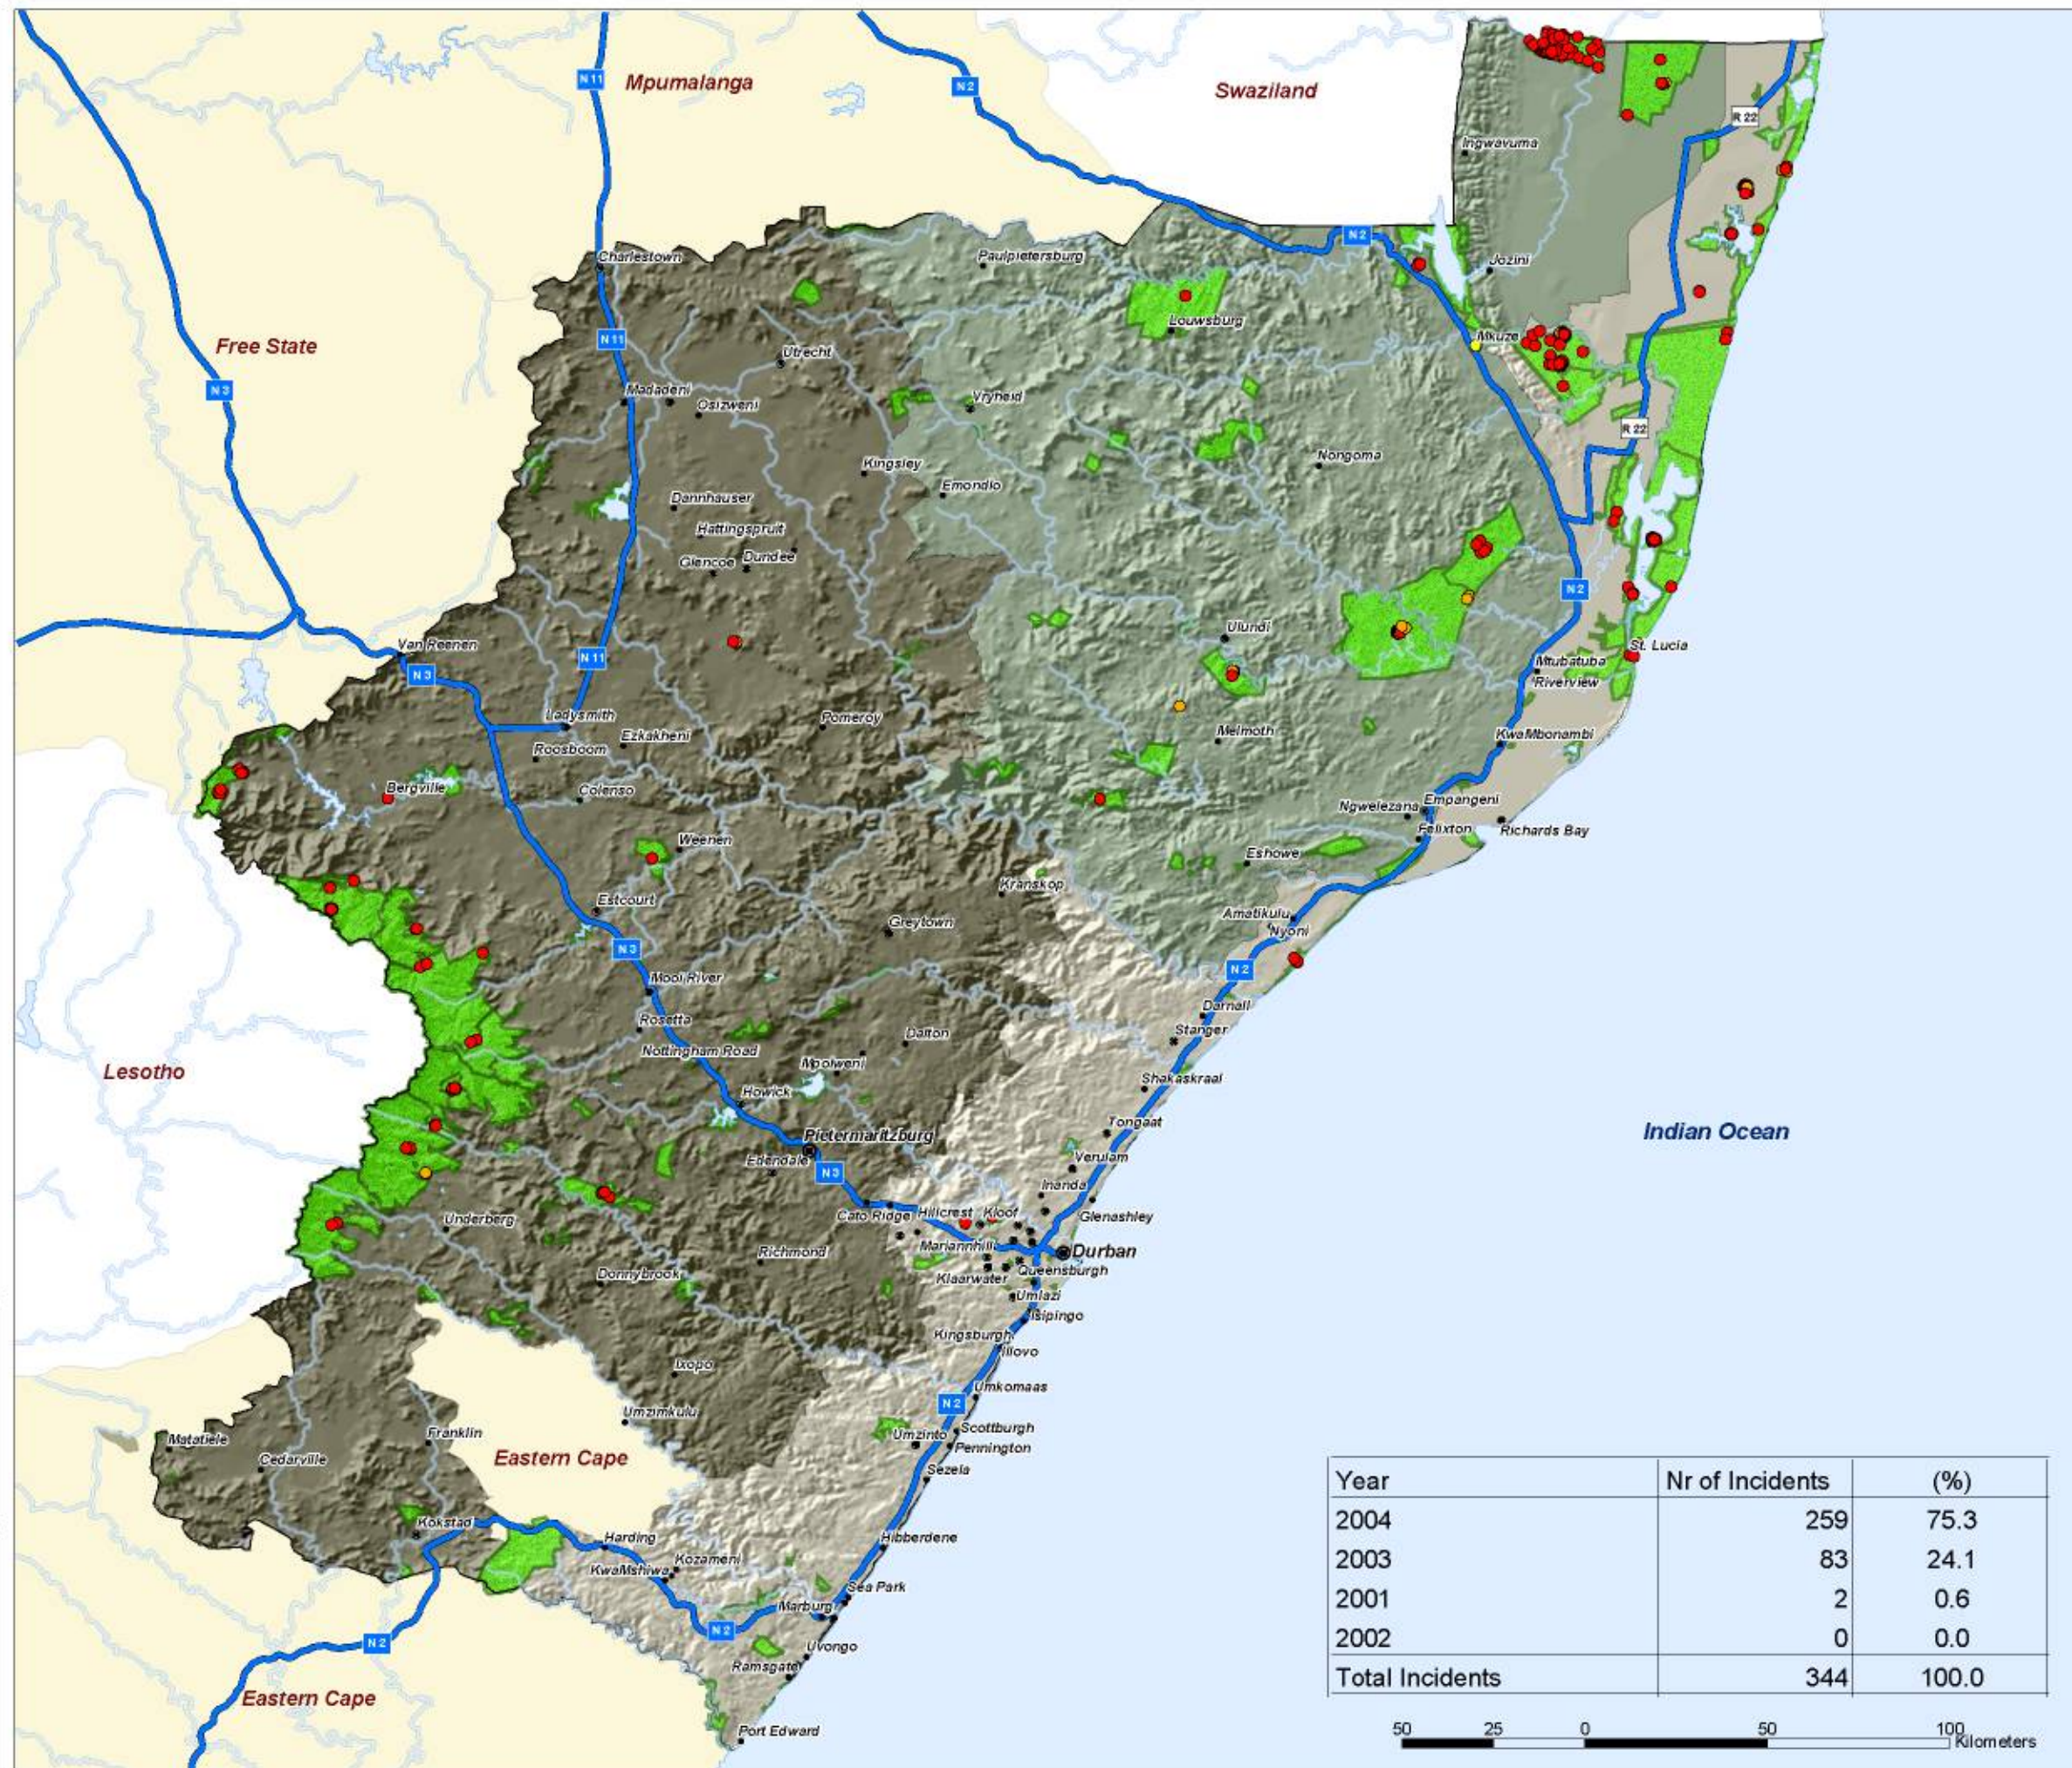

E-mail: akammer@iafrica.com

Region	Nr of Incidents	(%)
Coast	159	46.2
Zululand	130	37.8
uKhahlamba	55	16.0
Total Incidents	344	100.0

The Bushmeat Phenomenon in Kwazulu Natal

Bushmeat Related Occurrences per Year