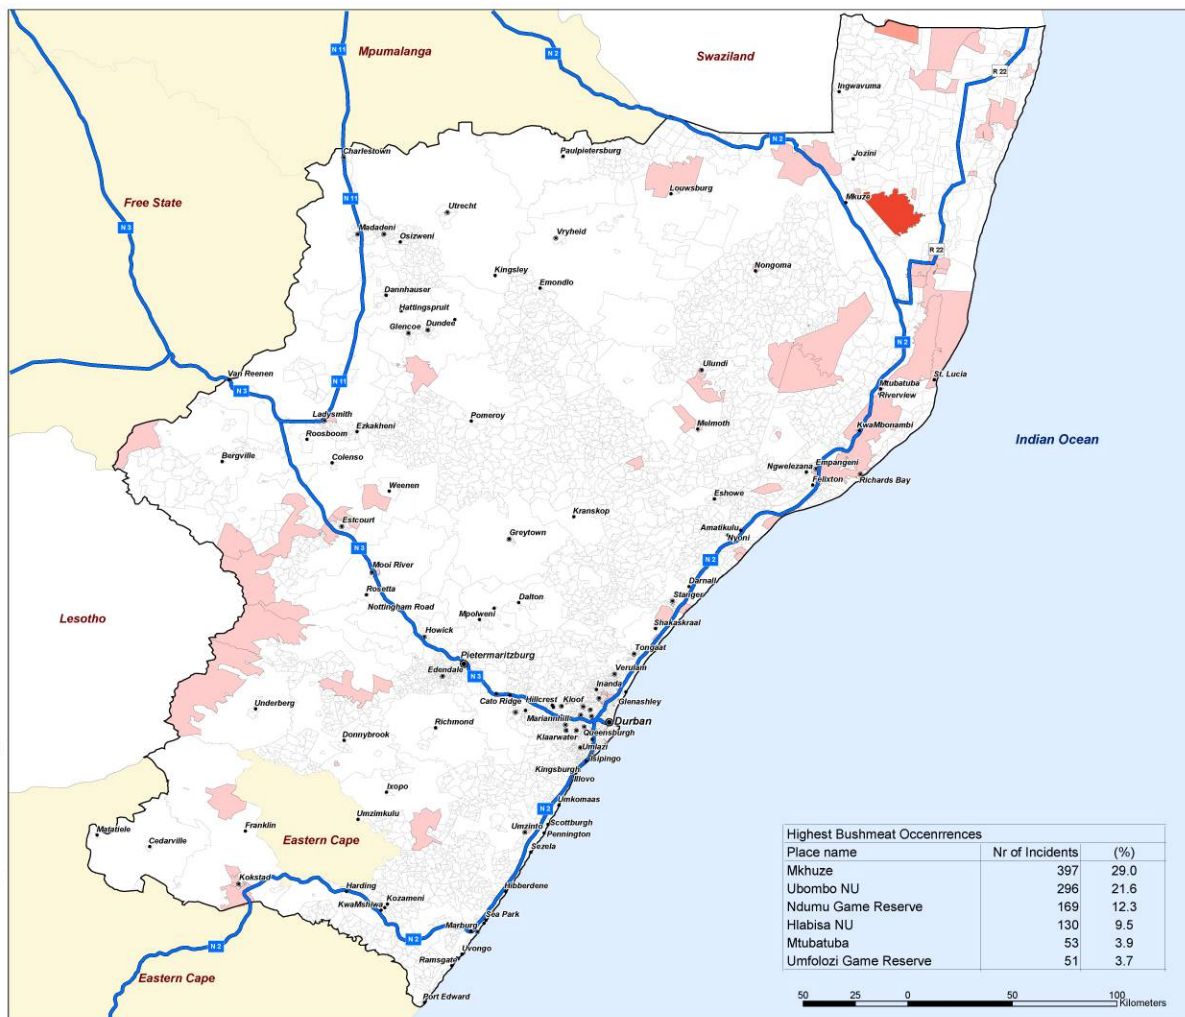

The Bushmeat Phenomenon in Kwazulu Natal

Bushmeat Occurrences by Place Name

Sources: MapIT 2003
ENPAT 2002
Ezemvelo KZN Wildlife
1996 Census Data
2001 Census Data

Annelene Kammer

P.O. Box 11371
Zwartkops
0051

E-mail: akammer@africa.com

Legend

Number of Bushmeat Occurrences

Highest Bushmeat Occurrences

Place name	Nr of Incidents	(%)
Mkhuze	397	29.0
Ubombo NU	296	21.6
Ndumu Game Reserve	169	12.3
Hlabisa NU	130	9.5
Mtubatuba	53	3.9
Umfolozo Game Reserve	51	3.7

0 25 0 50 100 Kilometers