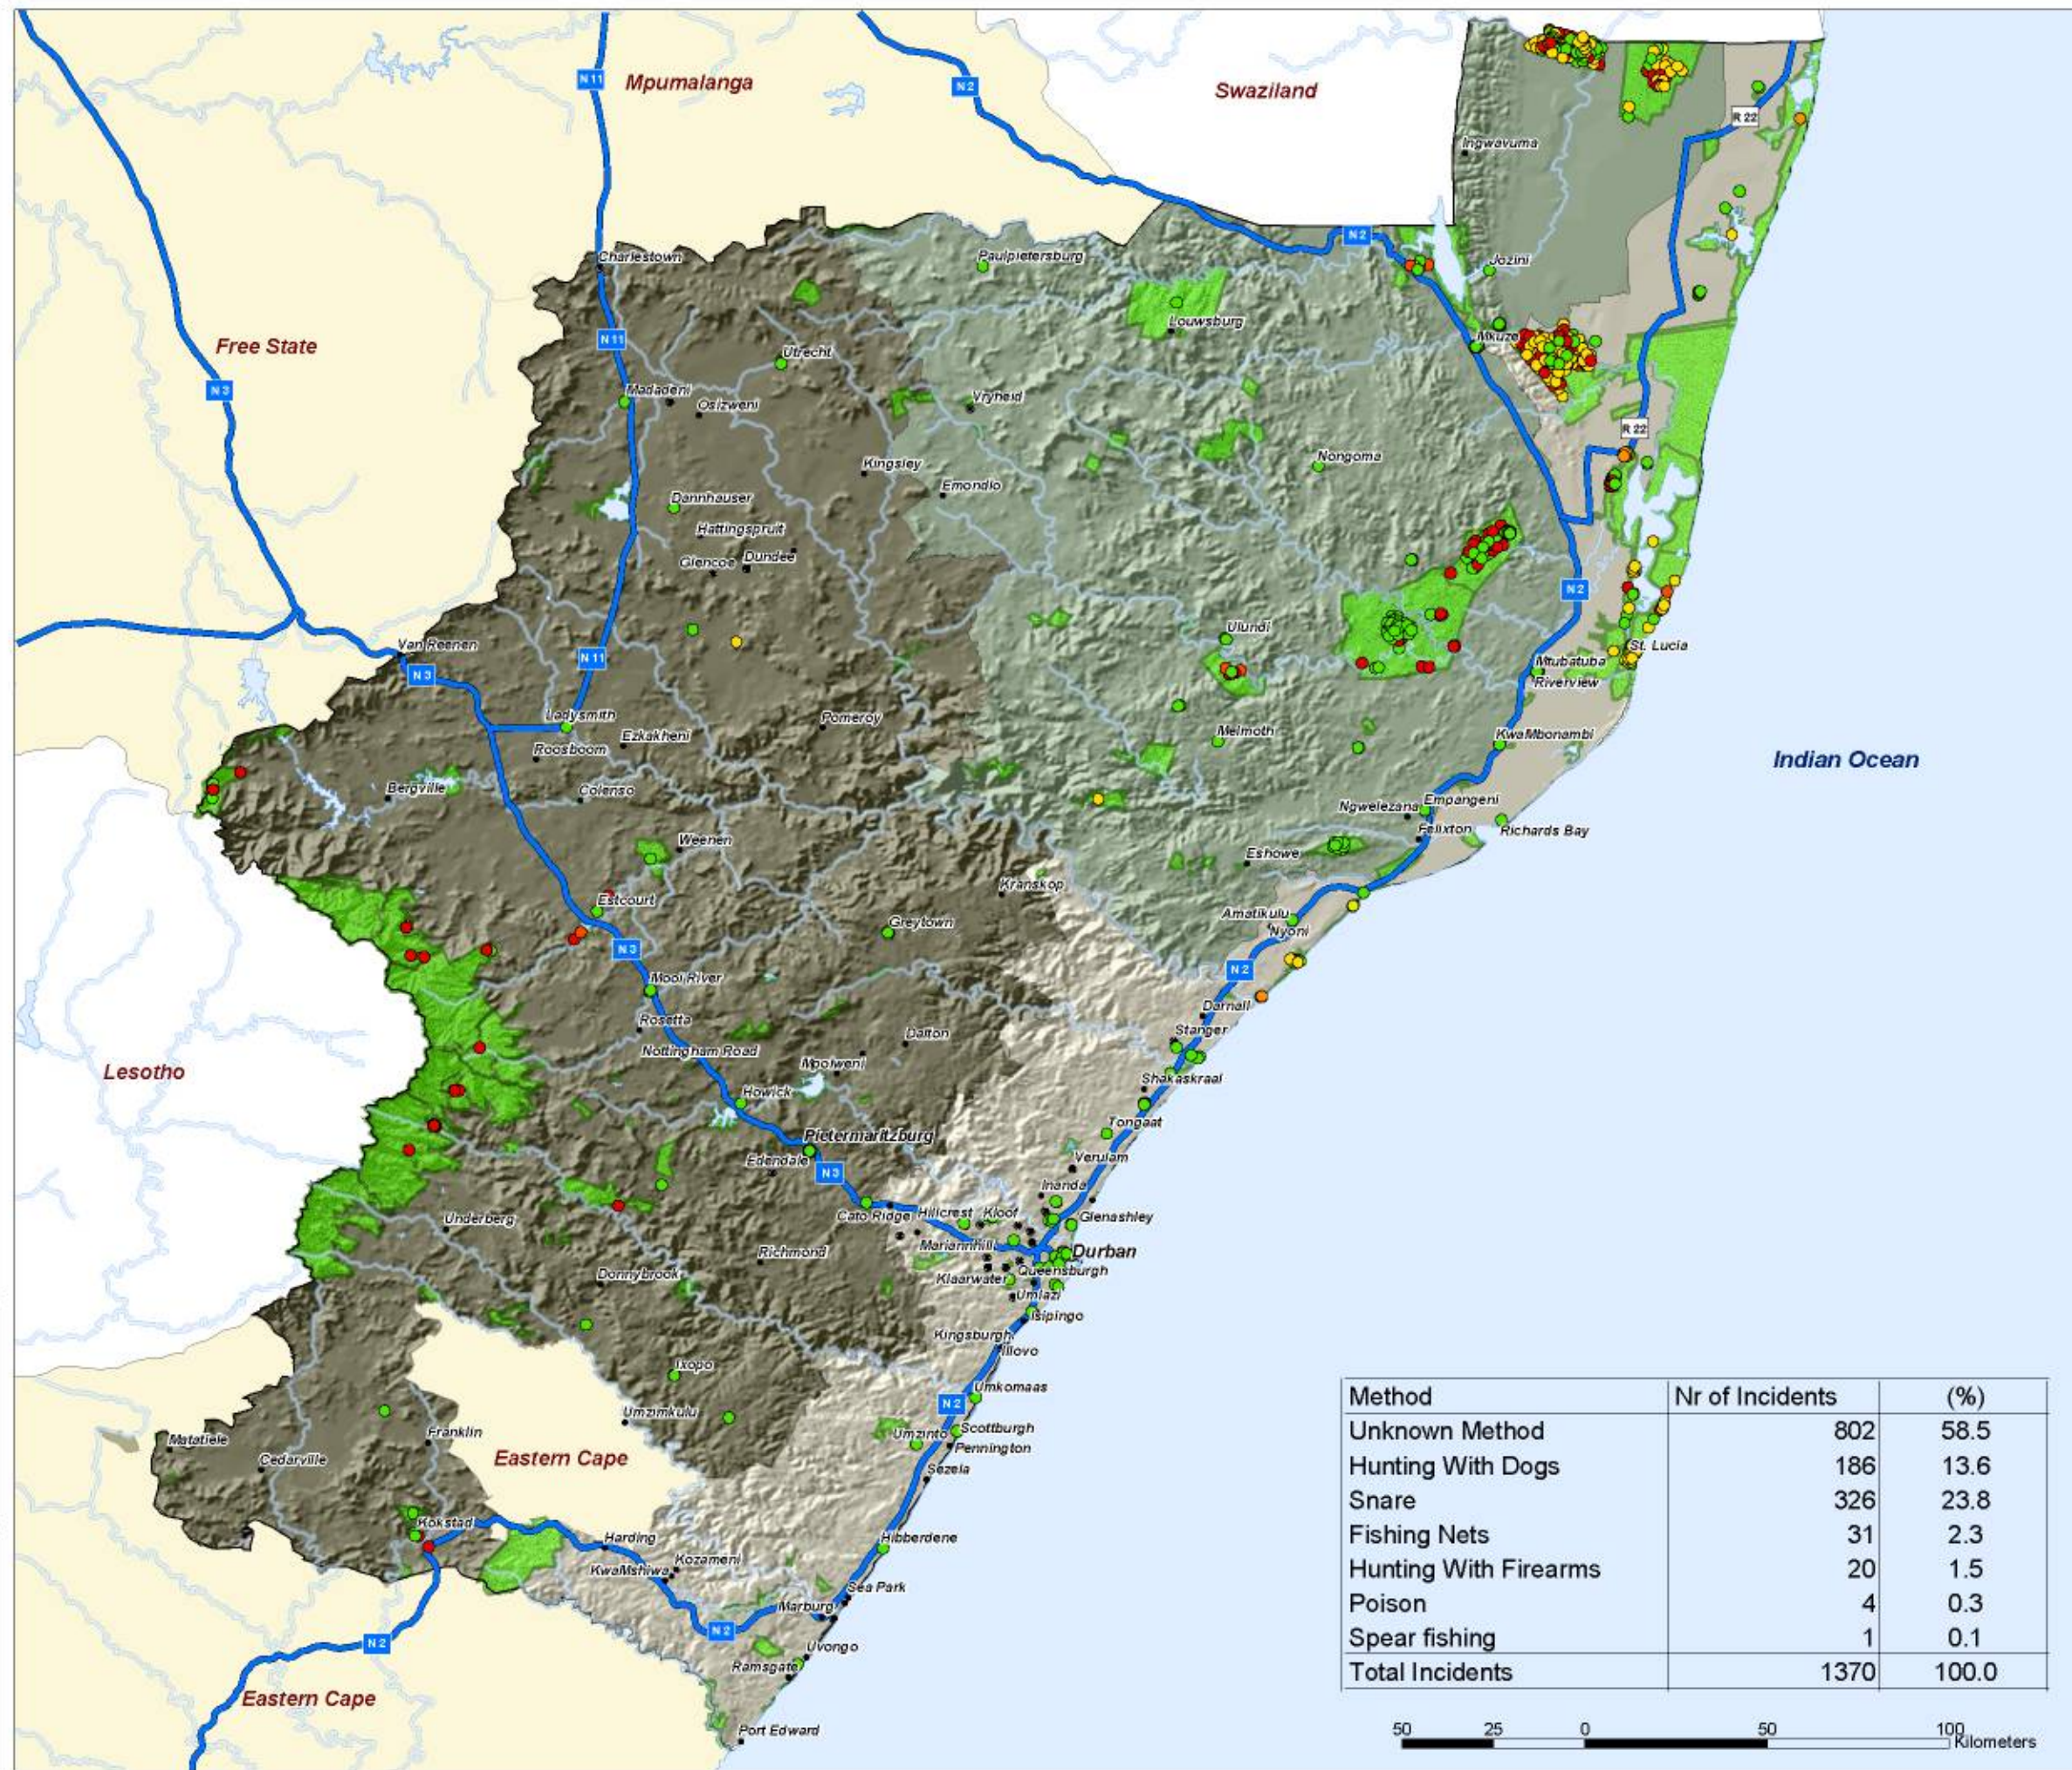

The Bushmeat Phenomenon in Kwazulu Natal

Bushmeat Occurrences per Method

Map 5

Legend

Method

- Hunting With Dogs
- Hunting With Firearms
- Snare
- Unknown Method
- Spearfishing

KZN Regions

- Coast
- Zululand
- uKhahlamba

National Roads

Copyright: Annelene Kammer
Map Created: 20/12/2004

Sources: MapIT 2003
SRTM 2003
ENPAT 2002
Ezemvelo KZN Wildlife

Annelene Kammer
P.O. Box 11371
Zwartkops
0051

Tel: +27 12 663 3789
Fax: +27 12 665 1219
Cell: +27 83 258 3927

E-mail: akammer@iafrica.com