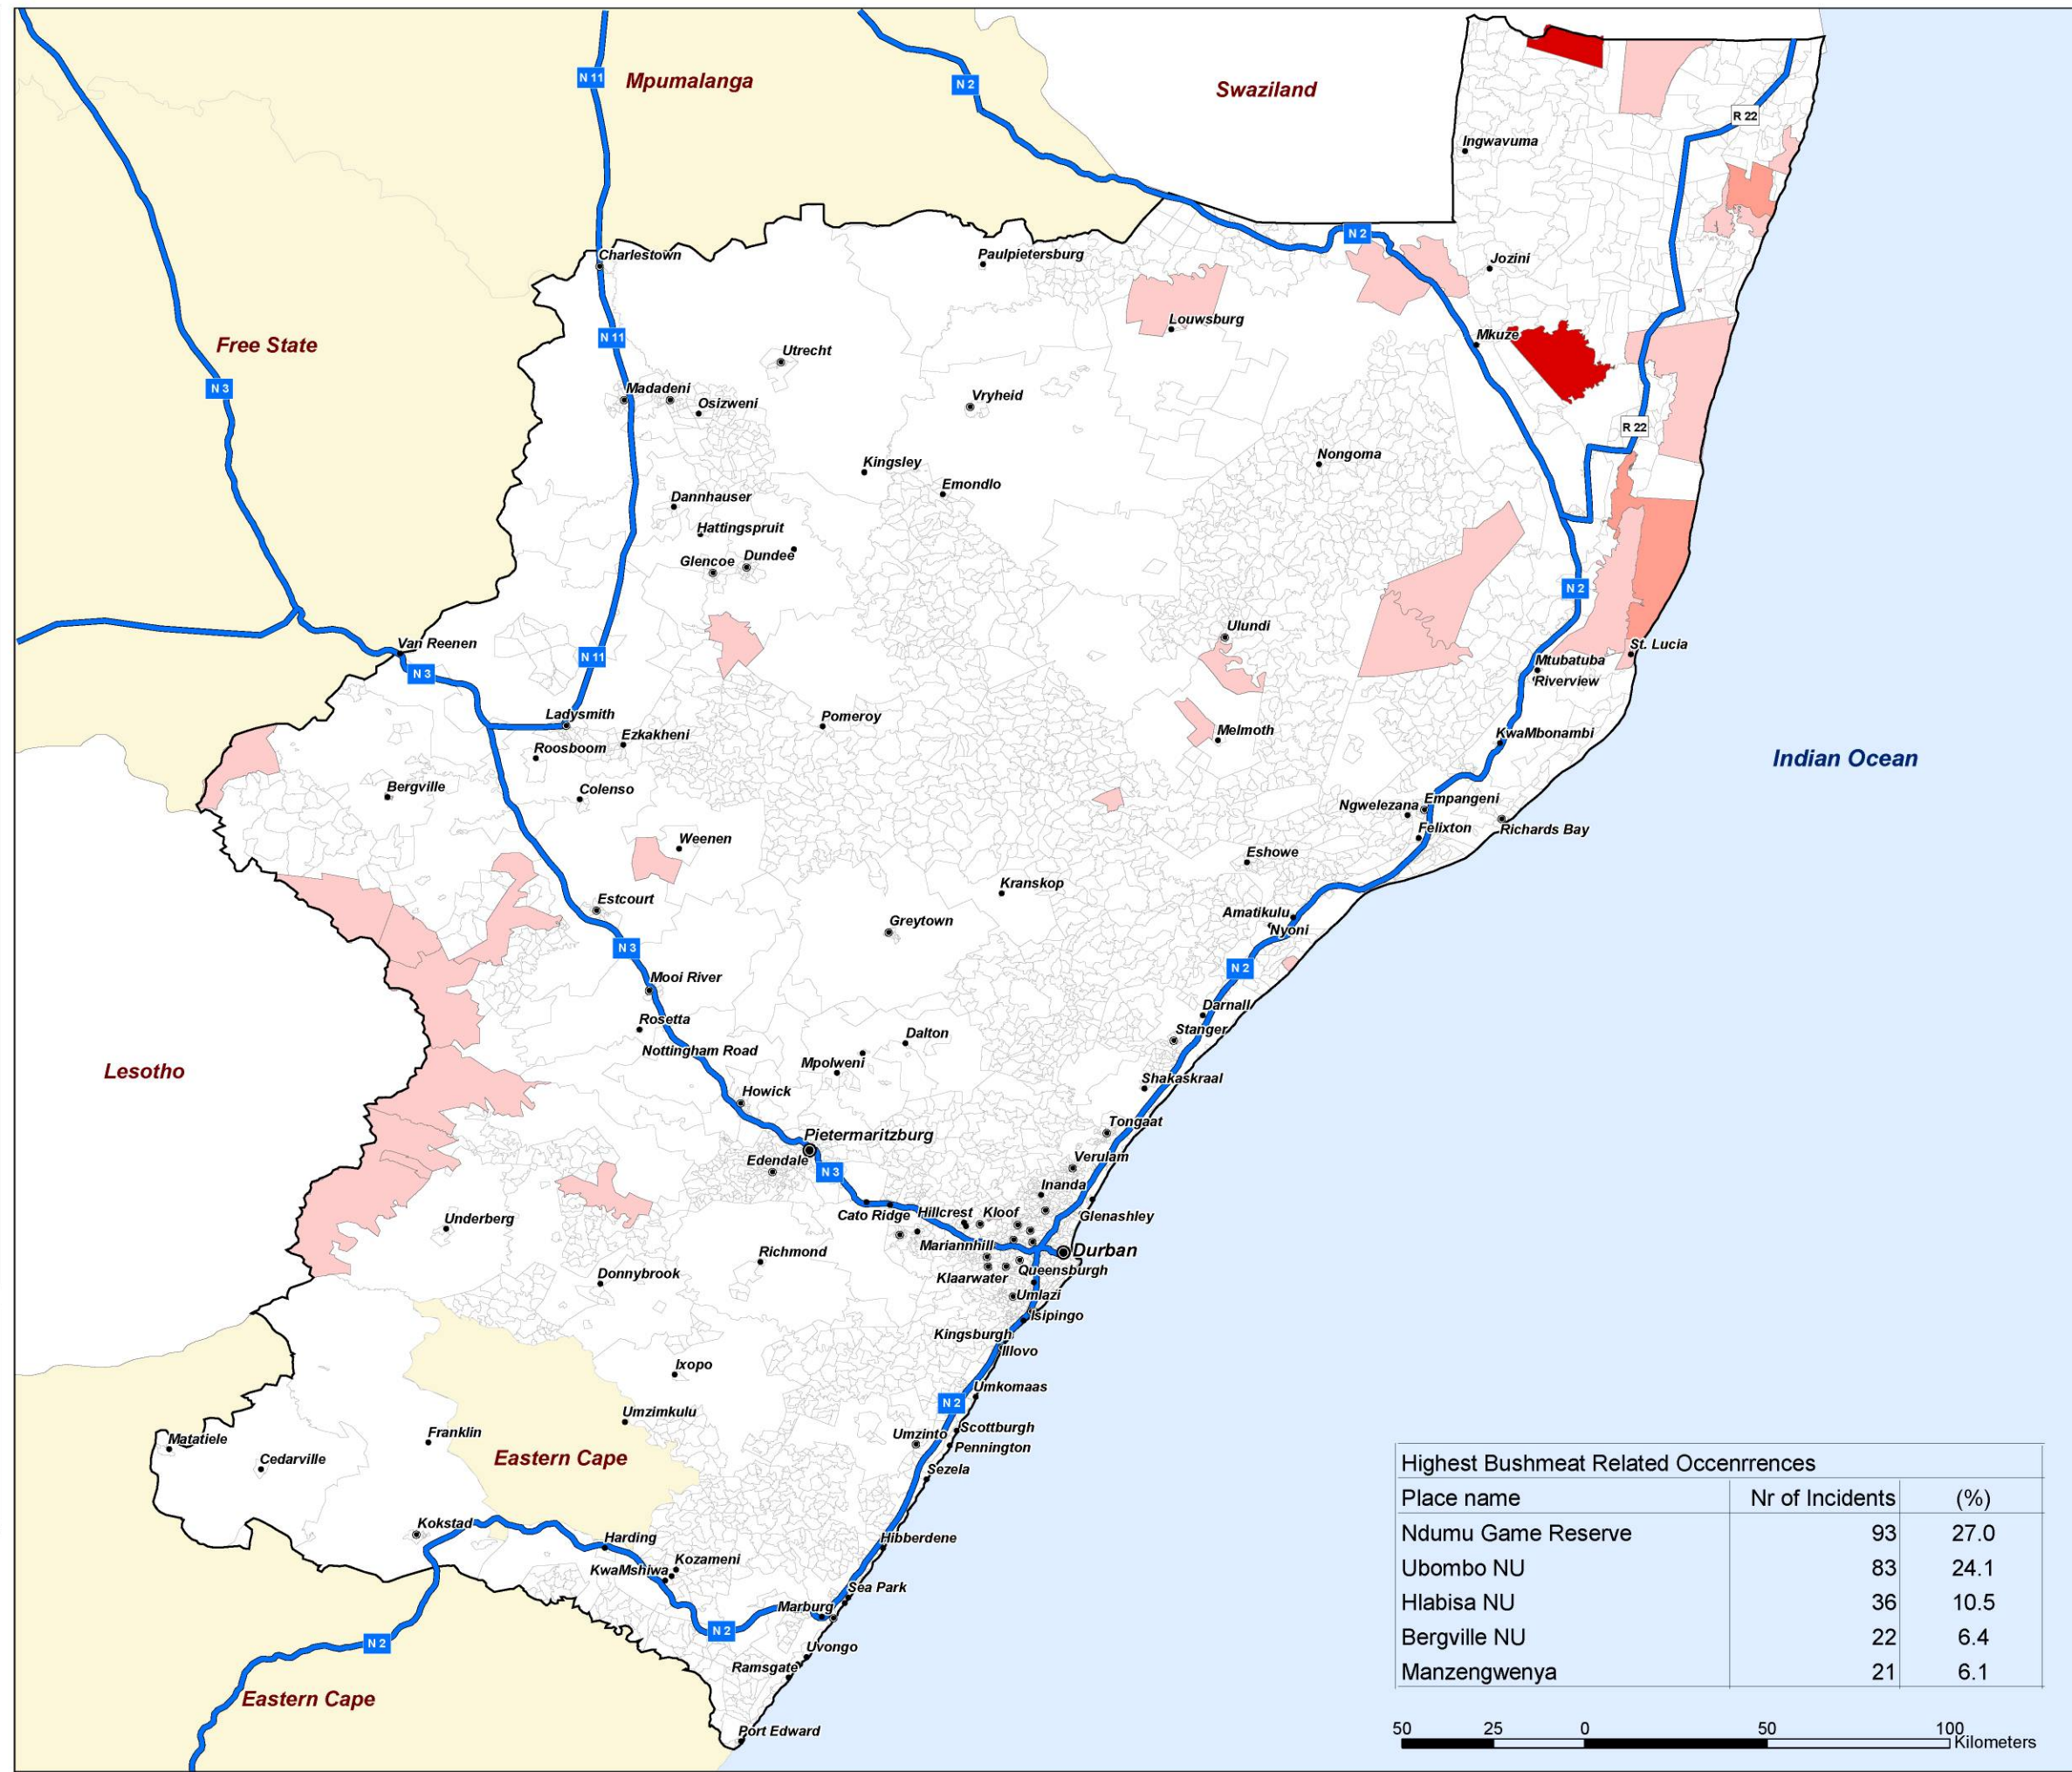

The Bushmeat Phenomenon in Kwazulu Natal

Bushmeat Related Occurrences by Place Name

Map 12

Legend

1. **Bushmeat Related Occurrences**
2. 1 - 18
   - 19 - 35
   - 36 - 53
   - 54 - 70
   - 71 - 88
3. Kwazulu Natal
    National Roads

Highest Bushmeat Related Occurrences

Place name	Nr of Incidents	(%)
Ndumu Game Reserve	93	27.0
Ubombo NU	83	24.1
Hlabisa NU	36	10.5
Bergville NU	22	6.4
Manzengwenya	21	6.1

Copyright: Annelene Kammer
Map Created: 20/12/2004

Sources: MapIT 2003
ENPAT 2002
Ezemvelo KZN Wildlife
1996 Census Data
2001 Census Data

Annelene Kammer
P.O. Box 11371
Zwartkops
0051

Tel: +27 12 663 3789
Fax: +27 12 665 1219
Cell: +27 83 258 3927

E-mail: akammer@iafrica.com