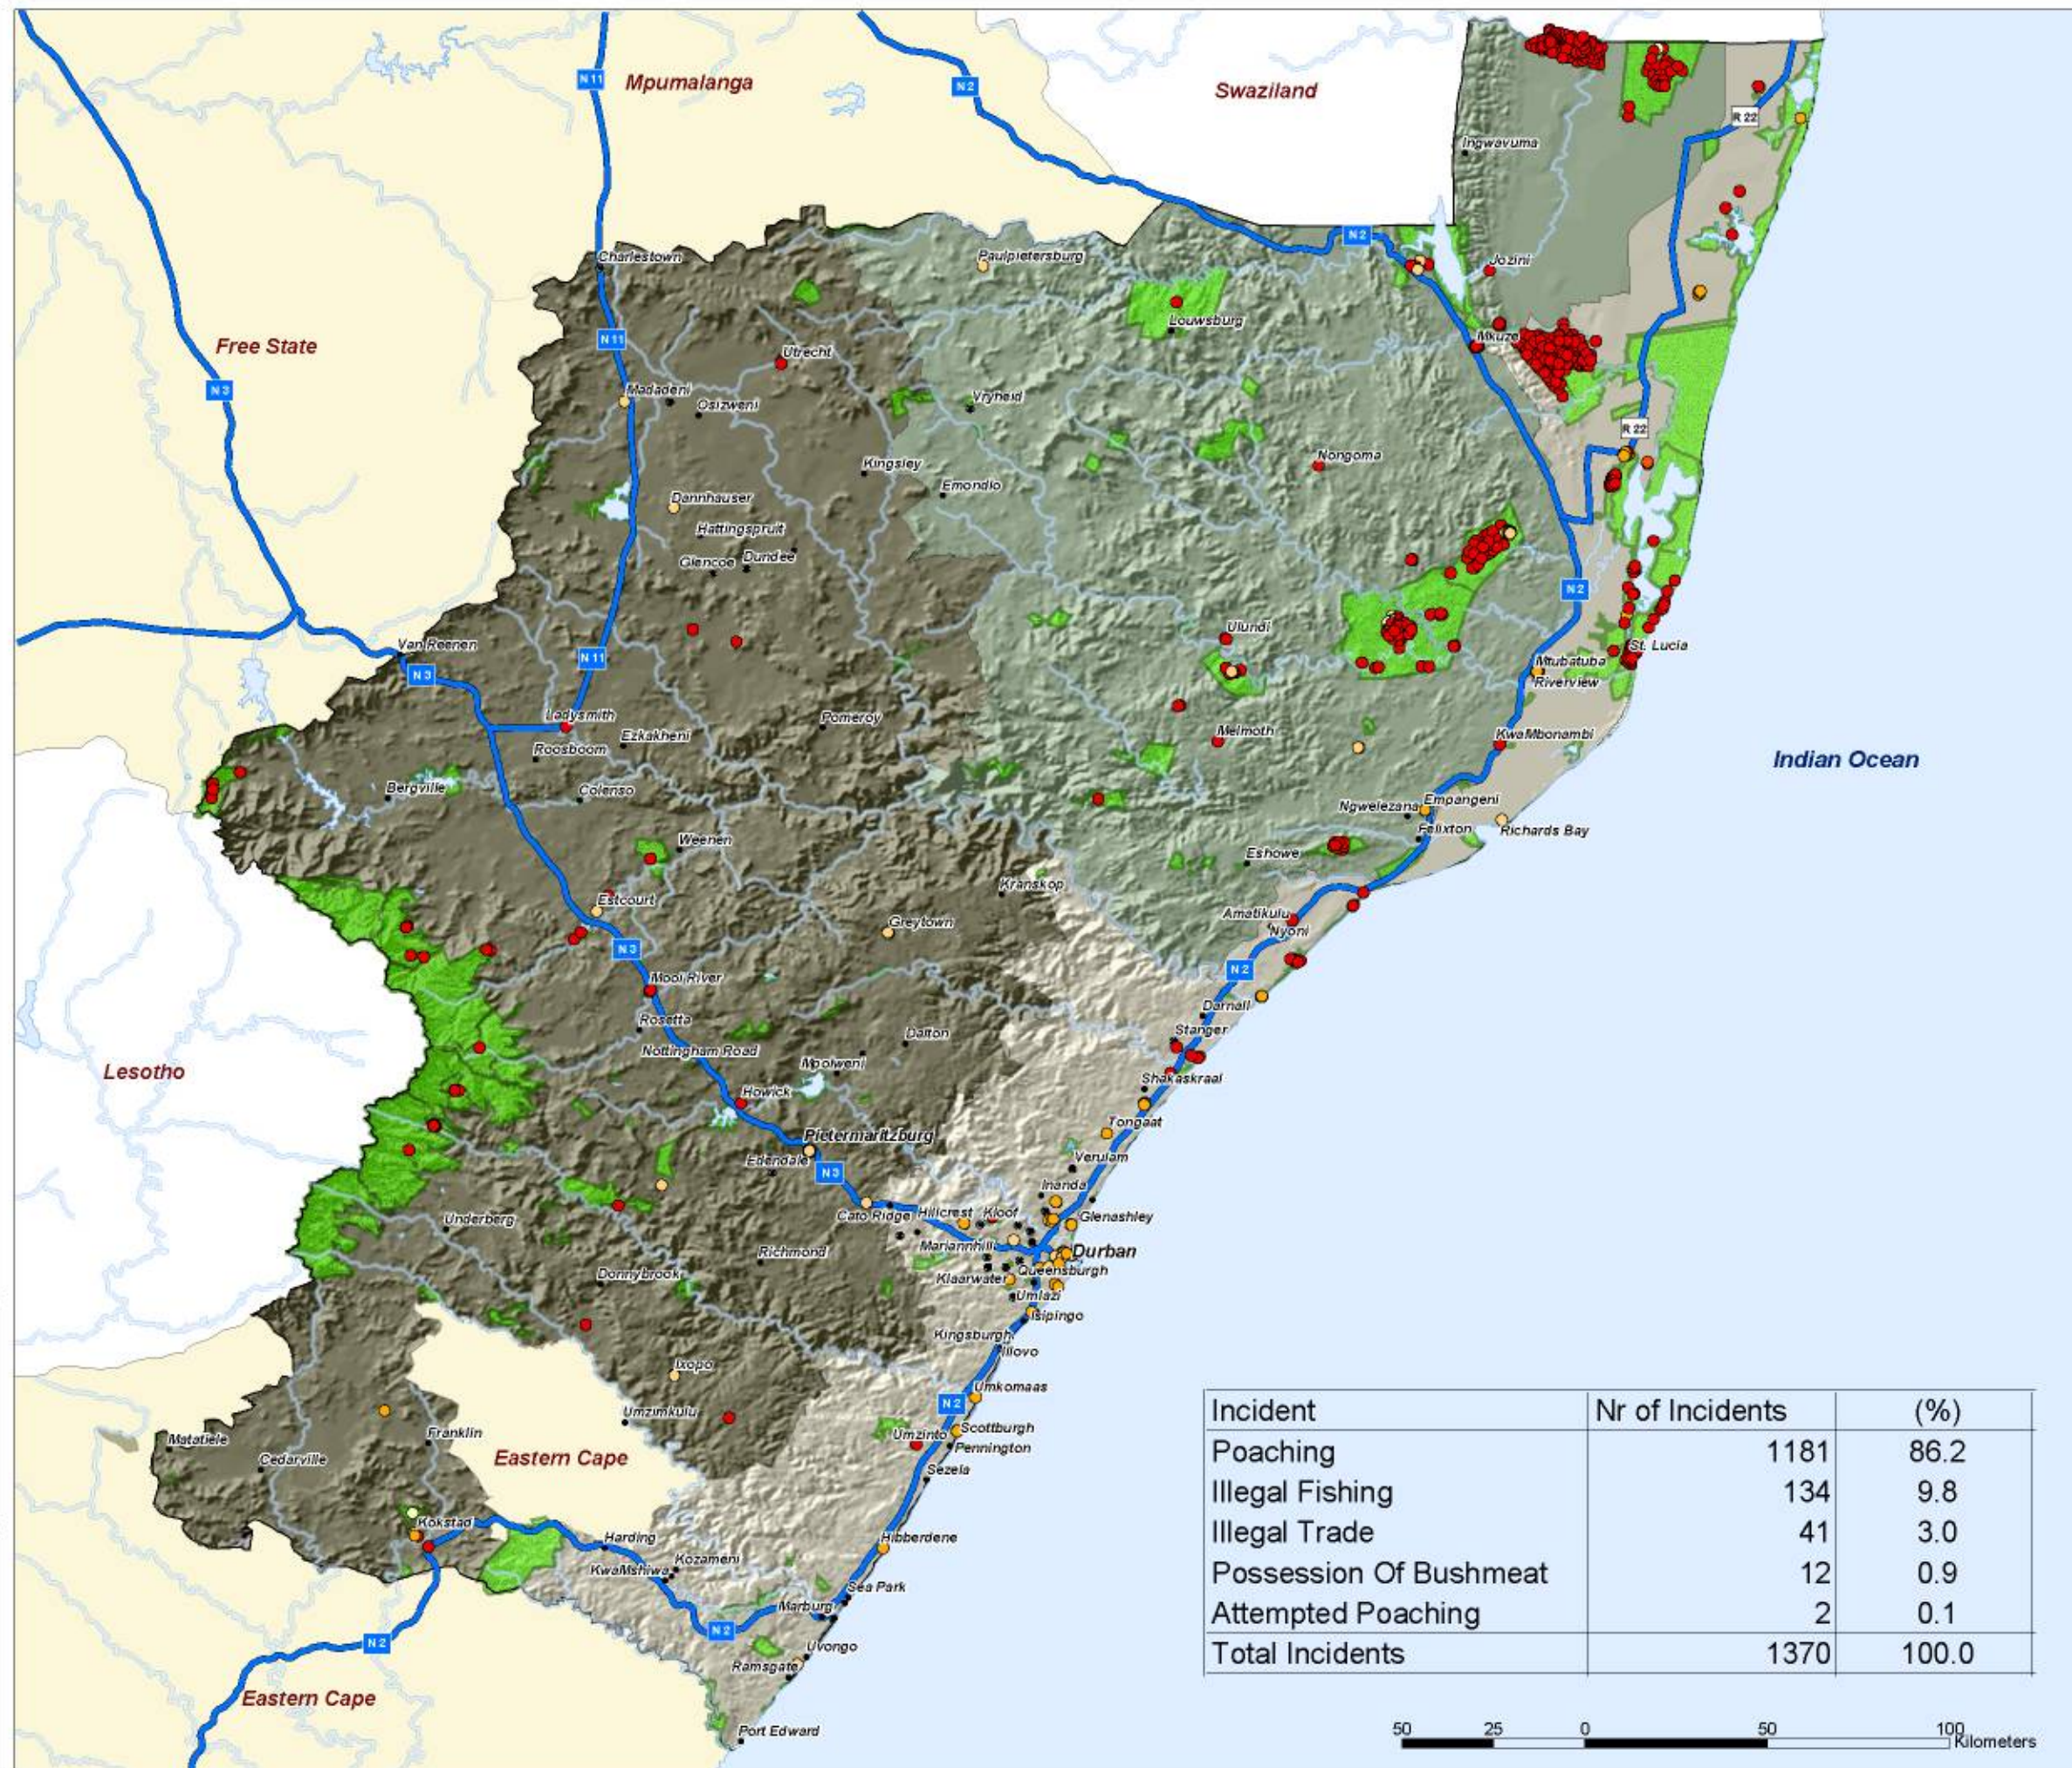

The Bushmeat Phenomenon in Kwazulu Natal

Bushmeat Occurrences by Incident

Map 4

Legend

Incident

- Poaching
- Attempted Poaching
- Illegal Fishing
- Illegal Trade
- Possession of Bushmeat

KZN Regions

- Coast
- Zululand
- uKhahlamba
- National Roads