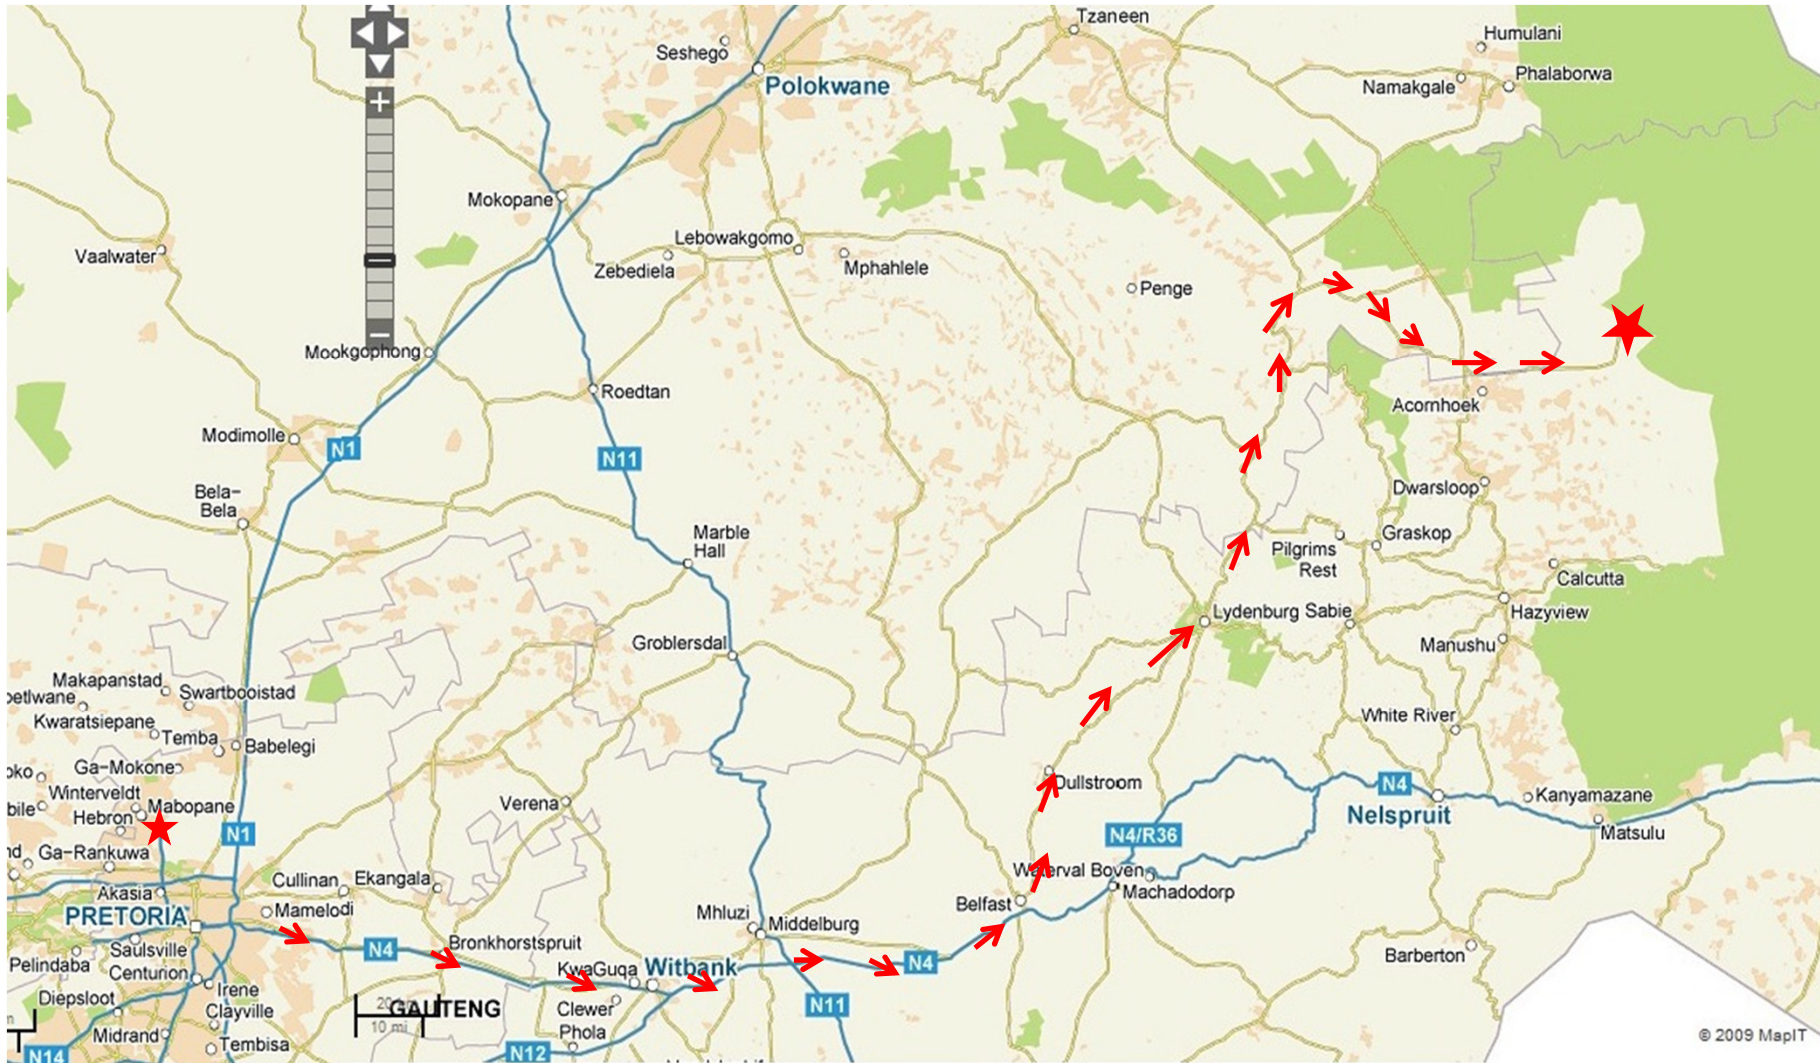

Provincial boundaries changed , which moved the facility from the Limpopo Province to Mpumalanga

22nd June 2009: a Memorandum of Understanding was signed by the University of Pretoria, the Peace Parks Foundation, and the MTPA

Prof. Gerry Swan

Mr Charles Ndabeni

Mr Werner Myburgh

550 km from Pretoria next to the Orpen Gate of the Kruger National Park

May 2009: Wits Rural facility

Contents of Hans Hoheisen Library

- rather oldish books
- journals – mostly unbound
- boxes with research reports
- lots of maps